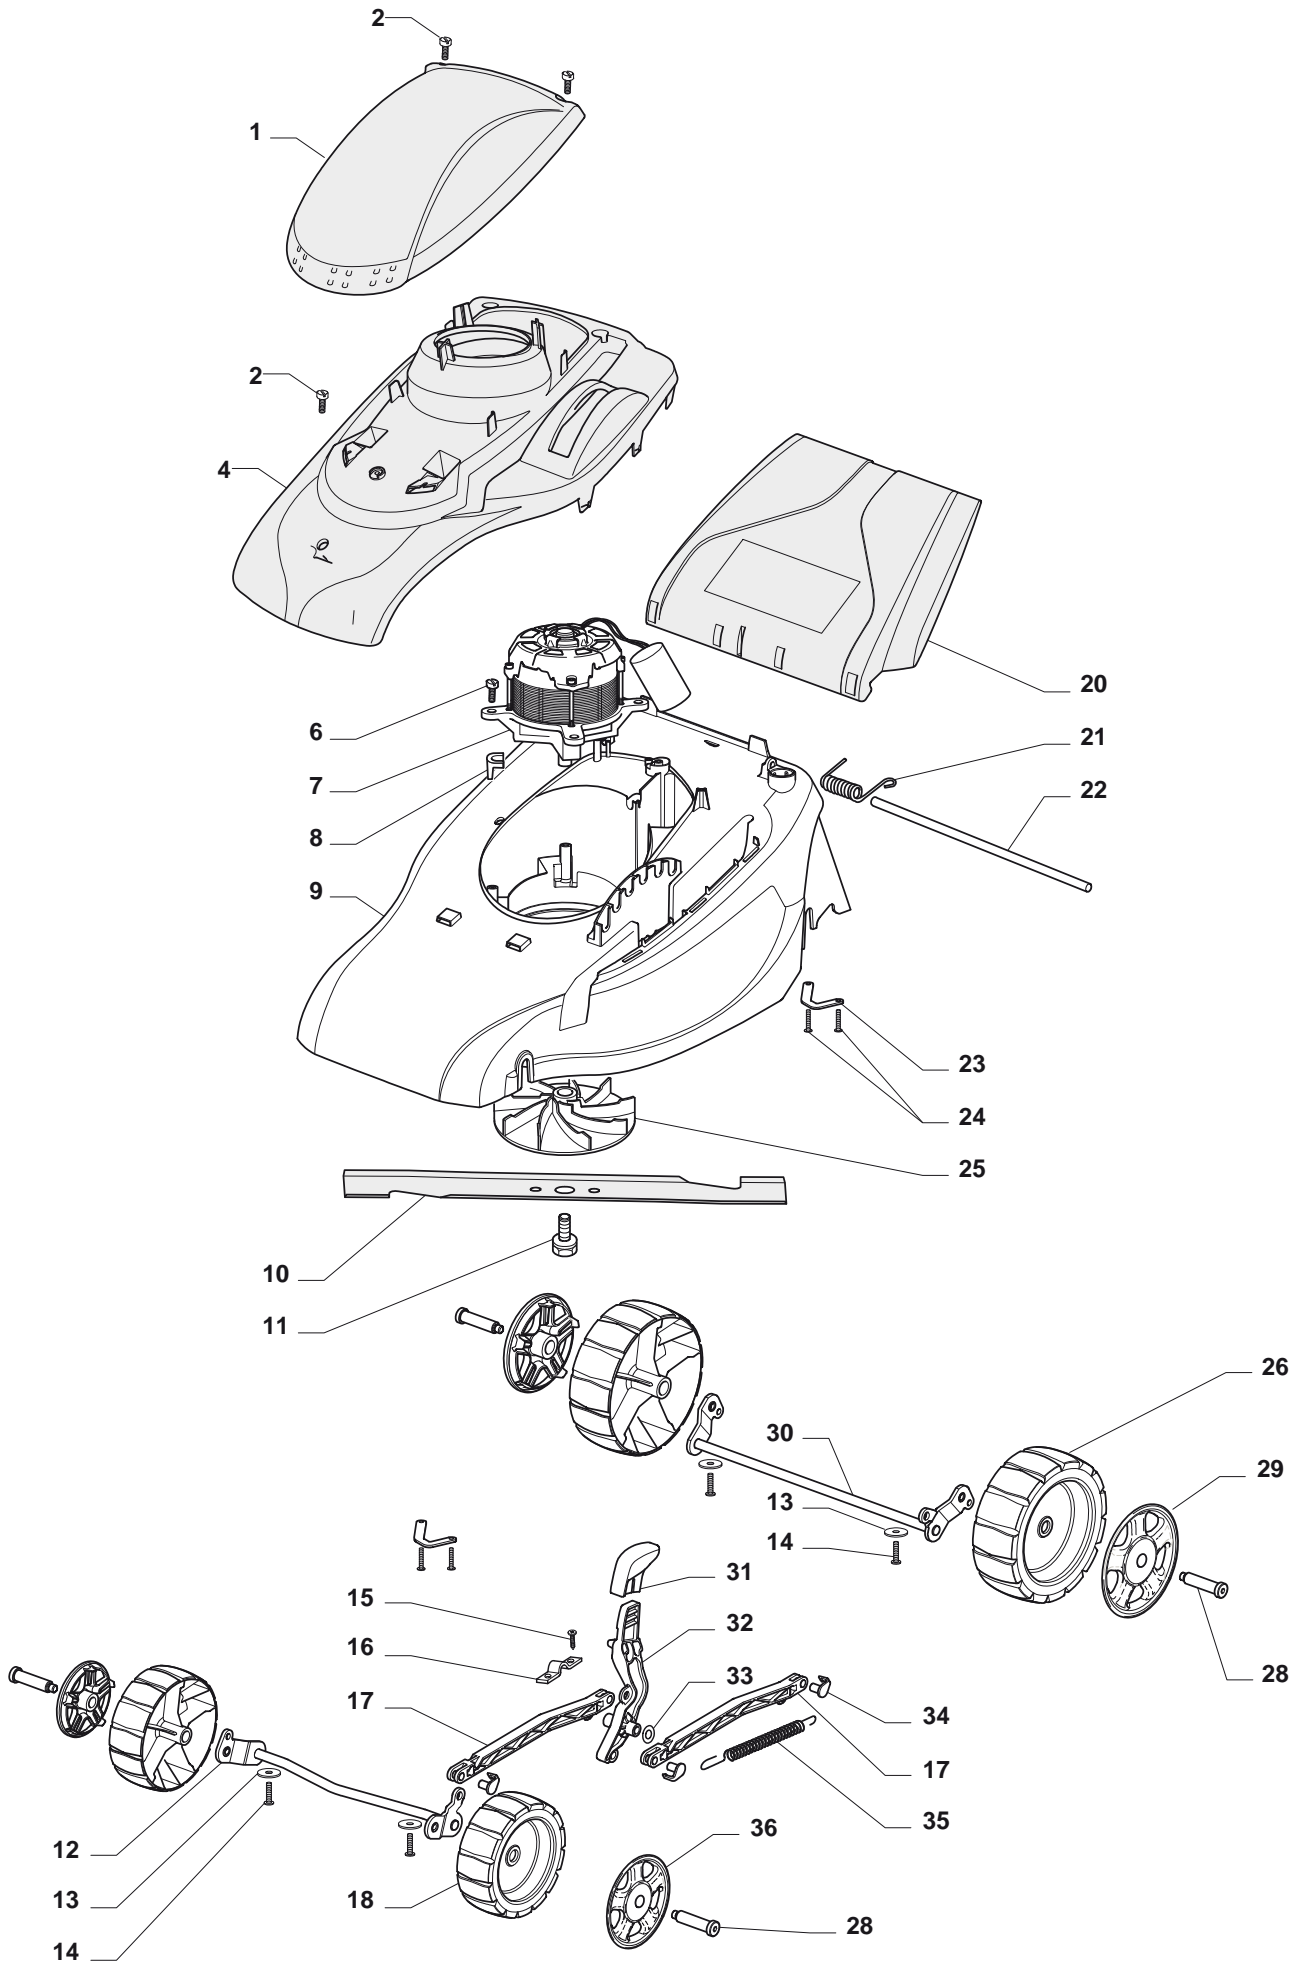

# Illustrated Parts List

**XPL 41 EL**

**Model Year 2012**

- Use GLOBAL GARDEN PRODUCT Genuine Spare Parts specified in the parts list for repair and/or replacement.
- The contents described in the parts list may change due to improvement.
- The drawings of the spare parts are only indicative and might not represent the part in question exactly.
- The indications "right" - "left" - "front" - "rear" refer to the position of the operator when using the machine.
- When placing orders of parts for repair and/or replacement, make sure that the illustrated parts list is the one applying to the machine's year of manufacture, as shown on the identification plate attached to the machine.

THIS INFORMATION IS NOT INTENDED FOR SALE OR RESALE, AND THIS NOTICE MUST REMAIN ON ALL COPIES.

**Deck And Height Adjusting**

XPL 41 EL

**Deck And Height Adjusting**

Pos.	Part no.	Q.ty	Description	Remarks
1	322055128/0	1	Cover, Red	
2	12728124/0	1	Screw	
3	322785246/0	1	Grey Support, Cover	
5	12728701/0	2	Screw	
6	12735410/0	4	Screw	
7	118563661/0	1	Electric motor	
8	22167700/0	4	Spacer	
9	322066721/0	1	Deck Red	
10	81004142/0	1	Blade Standard	
11	381004352/1	1	Screw	
12	381002855/0	1	Axle, Front Wheels	
13	12523050/0	4	Washer (Hydro)	
14	112728705/0	4	Screw	
15	12728701/0	2	Screw	
16	25547049/0	1	Plate	
17	322869669/0	2	Tie Rod	
18	322686094/0	2	Wheel Ø 130	
20	322600174/0	1	Stone-Guard, Grey	
21	22450250/0	1	Spring	
22	22512601/0	1	Pin	
23	322545175/0	1	Plate	
24	12728701/0	2	Screw	
25	322465602/1	1	Hub Fan	
26	322686095/0	2	Wheel Ø 160	
28	22524337/0	4	Pin	
29	22110421/0	2	Hub Cap Grey	
30	381002857/0	1	Axle, Rear Wheels	
31	322399827/0	1	Knob	
32	322321528/0	1	Lever, Height Adjustment	
33	112520033/0	1	Washer	
34	22524338/0	4	Pin	
35	122450425/0	2	Spring	
36	22110420/0	2	Hub Cap Grey	