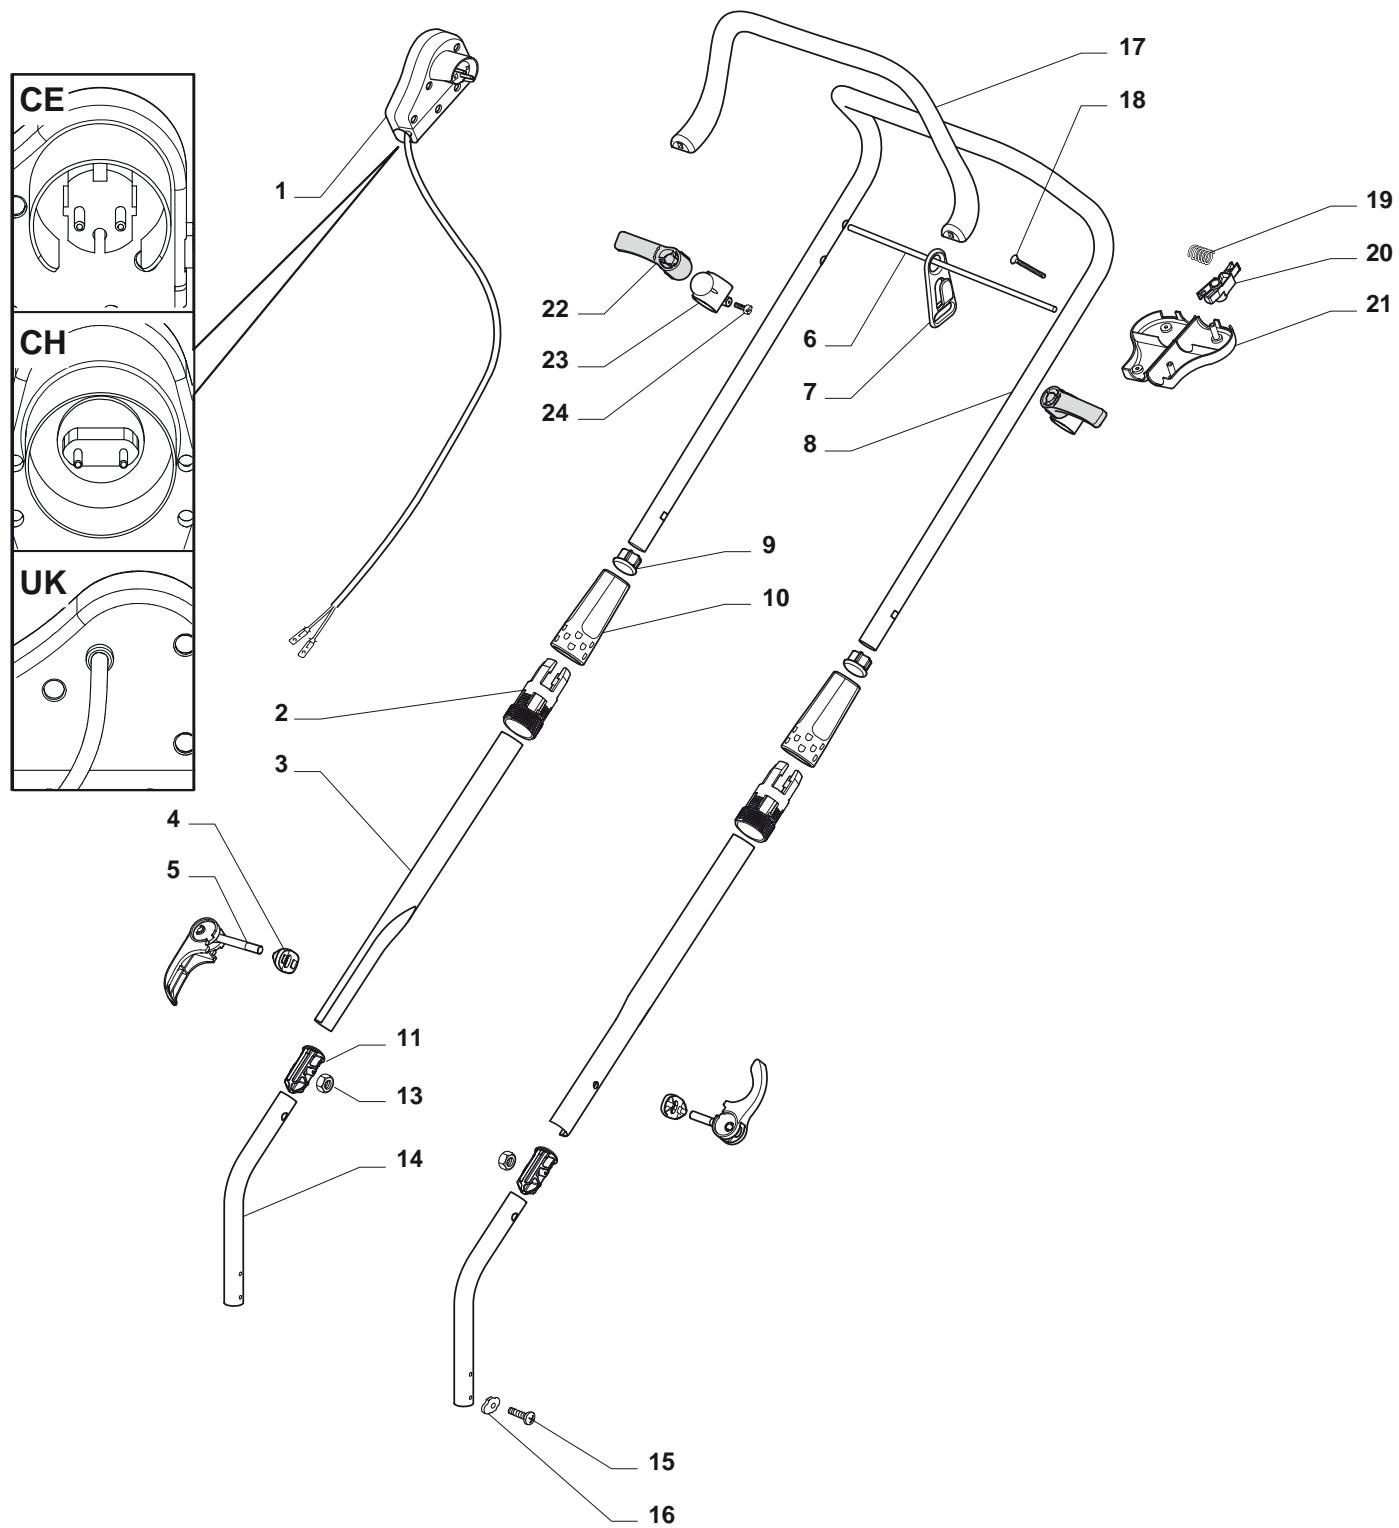

THIS INFORMATION IS NOT INTENDED FOR SALE OR RESALE, AND THIS NOTICE MUST REMAIN ON ALL COPIES.

**Deck And Height Adjusting**

XPL 41 EL

**Deck And Height Adjusting**

Pos.	Part no.	Q.ty	Description	Remarks
1	322055128/0	1	Cover, Red	
2	12728124/0	1	Screw	
3	322785246/0	1	Grey Support, Cover	
5	12728701/0	2	Screw	
6	12735410/0	4	Screw	
7	118563661/0	1	Electric motor	
8	22167700/0	4	Spacer	
9	322066721/0	1	Deck Red	
10	81004142/0	1	Blade Standard	
11	381004352/1	1	Screw	
12	381002855/0	1	Axle, Front Wheels	
13	12523050/0	4	Washer (Hydro)	
14	112728705/0	4	Screw	
15	12728701/0	2	Screw	
16	25547049/0	1	Plate	
17	322869669/0	2	Tie Rod	
18	322686094/0	2	Wheel Ø 130	
20	322600174/0	1	Stone-Guard, Grey	
21	22450250/0	1	Spring	
22	22512601/0	1	Pin	
23	322545175/0	1	Plate	
24	12728701/0	2	Screw	
25	322465602/1	1	Hub Fan	
26	322686095/0	2	Wheel Ø 160	
28	22524337/0	4	Pin	
29	22110421/0	2	Hub Cap Grey	
30	381002857/0	1	Axle, Rear Wheels	
31	322399827/0	1	Knob	
32	322321528/0	1	Lever, Height Adjustment	
33	112520033/0	1	Washer	
34	22524338/0	4	Pin	
35	122450425/0	2	Spring	
36	22110420/0	2	Hub Cap Grey	

XPL 41 EL

**Handle, Upper Part**

Pos.	Part no.	Q.ty	Description	Remarks
1	381600503/3	1	Dead Hand Switch	
2	322245063/0	2	Ring Nut, Internal	
3	381006679/0	1	Handle, Middle Part	
4	322680014/0	2	Washer	
5	381003252/0	2	Lever, Handle Blocking	
6	22010250/0	1	Rod, Fairlead Bearing	
7	22195101/4	1	Fairlead	
8	81006941/4	1	Handle, Upper Part	
9	22820066/1	2	Cap	
10	322245062/0	2	Ring Nut, External	
11	322820081/0	2	Cap	
13	12293200/0	2	Nut	
14	381006675/1	1	Handle, Lower Part	
15	12731600/1	2	Screw	
16	22545135/0	2	Plate	
17	322322882/1	1	Lever, Engine Brake	
18	12728701/0	4	Screw	
19	22450115/0	1	Spring	
20	322230350/1	1	Fulcrum Pin	
21	322785144/1	1	Support	
22	322321530/0	2	Coiler Cable, Lever	
23	322321531/0	2	Coiler Cable, Base	
24	12728691/0	2	Screw	