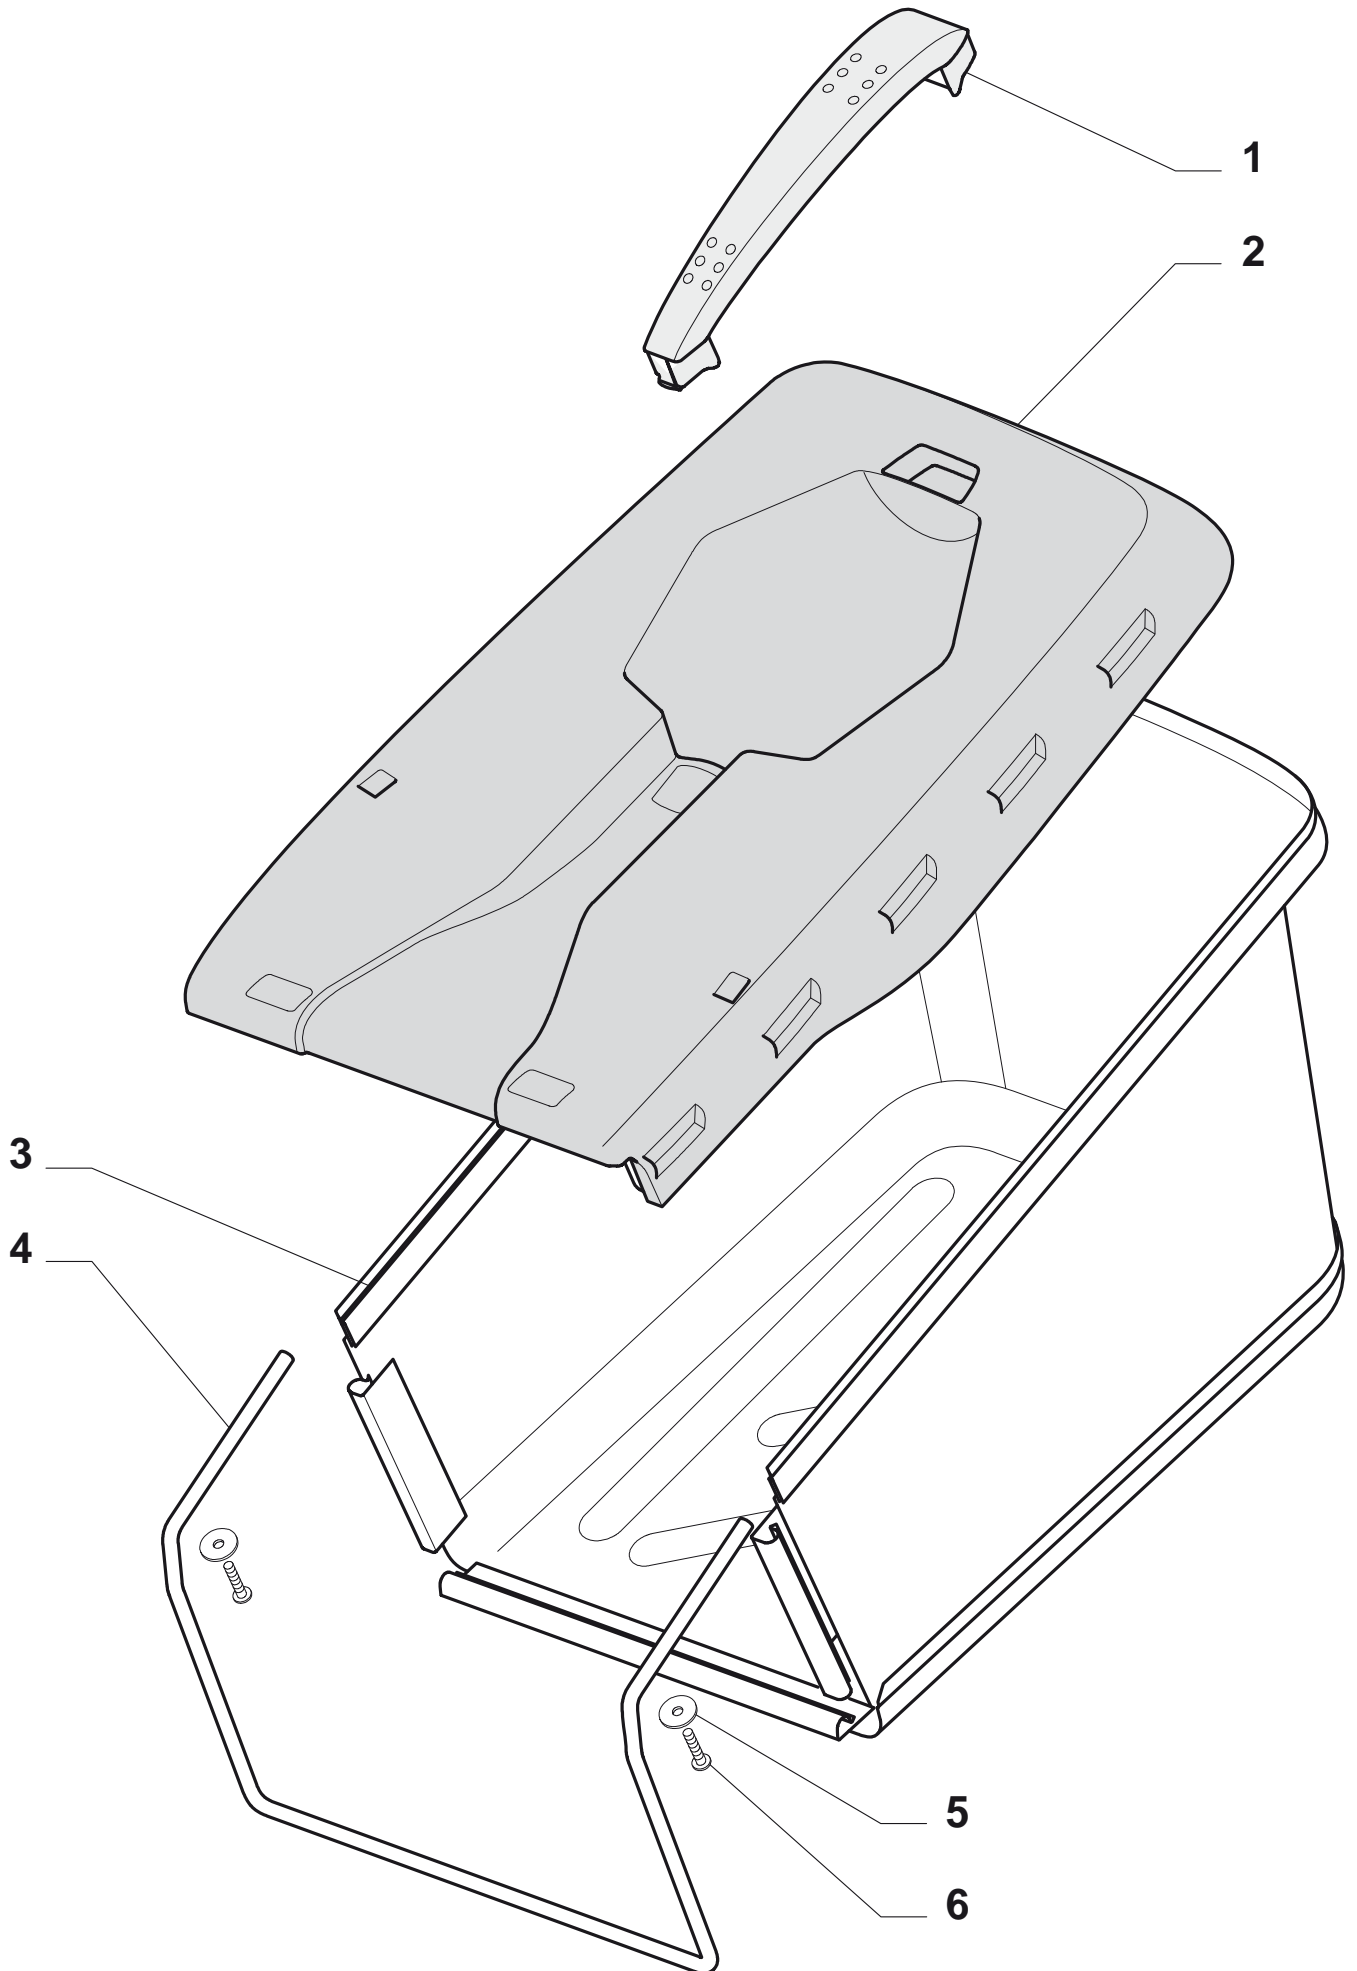

THIS INFORMATION IS NOT INTENDED FOR SALE OR RESALE, AND THIS NOTICE MUST REMAIN ON ALL COPIES.

**Deck And Height Adjusting**

XPL 41 EL

**Deck And Height Adjusting**

Pos.	Part no.	Q.ty	Description	Remarks
1	322055128/0	1	Cover, Red	
2	12728124/0	1	Screw	
3	322785246/0	1	Grey Support, Cover	
5	12728701/0	2	Screw	
6	12735410/0	4	Screw	
7	118563661/0	1	Electric motor	
8	22167700/0	4	Spacer	
9	322066721/0	1	Deck Red	
10	81004142/0	1	Blade Standard	
11	381004352/1	1	Screw	
12	381002855/0	1	Axle, Front Wheels	
13	12523050/0	4	Washer (Hydro)	
14	112728705/0	4	Screw	
15	12728701/0	2	Screw	
16	25547049/0	1	Plate	
17	322869669/0	2	Tie Rod	
18	322686094/0	2	Wheel Ø 130	
20	322600174/0	1	Stone-Guard, Grey	
21	22450250/0	1	Spring	
22	22512601/0	1	Pin	
23	322545175/0	1	Plate	
24	12728701/0	2	Screw	
25	322465602/1	1	Hub Fan	
26	322686095/0	2	Wheel Ø 160	
28	22524337/0	4	Pin	
29	22110421/0	2	Hub Cap Grey	
30	381002857/0	1	Axle, Rear Wheels	
31	322399827/0	1	Knob	
32	322321528/0	1	Lever, Height Adjustment	
33	112520033/0	1	Washer	
34	22524338/0	4	Pin	
35	122450425/0	2	Spring	
36	22110420/0	2	Hub Cap Grey	

XPL 41 EL

**Handle, Upper Part**

Pos.	Part no.	Q.ty	Description	Remarks
1	381600503/3	1	Dead Hand Switch	
2	322245063/0	2	Ring Nut, Internal	
3	381006679/0	1	Handle, Middle Part	
4	322680014/0	2	Washer	
5	381003252/0	2	Lever, Handle Blocking	
6	22010250/0	1	Rod, Fairlead Bearing	
7	22195101/4	1	Fairlead	
8	81006941/4	1	Handle, Upper Part	
9	22820066/1	2	Cap	
10	322245062/0	2	Ring Nut, External	
11	322820081/0	2	Cap	
13	12293200/0	2	Nut	
14	381006675/1	1	Handle, Lower Part	
15	12731600/1	2	Screw	
16	22545135/0	2	Plate	
17	322322882/1	1	Lever, Engine Brake	
18	12728701/0	4	Screw	
19	22450115/0	1	Spring	
20	322230350/1	1	Fulcrum Pin	
21	322785144/1	1	Support	
22	322321530/0	2	Coiler Cable, Lever	
23	322321531/0	2	Coiler Cable, Base	
24	12728691/0	2	Screw	