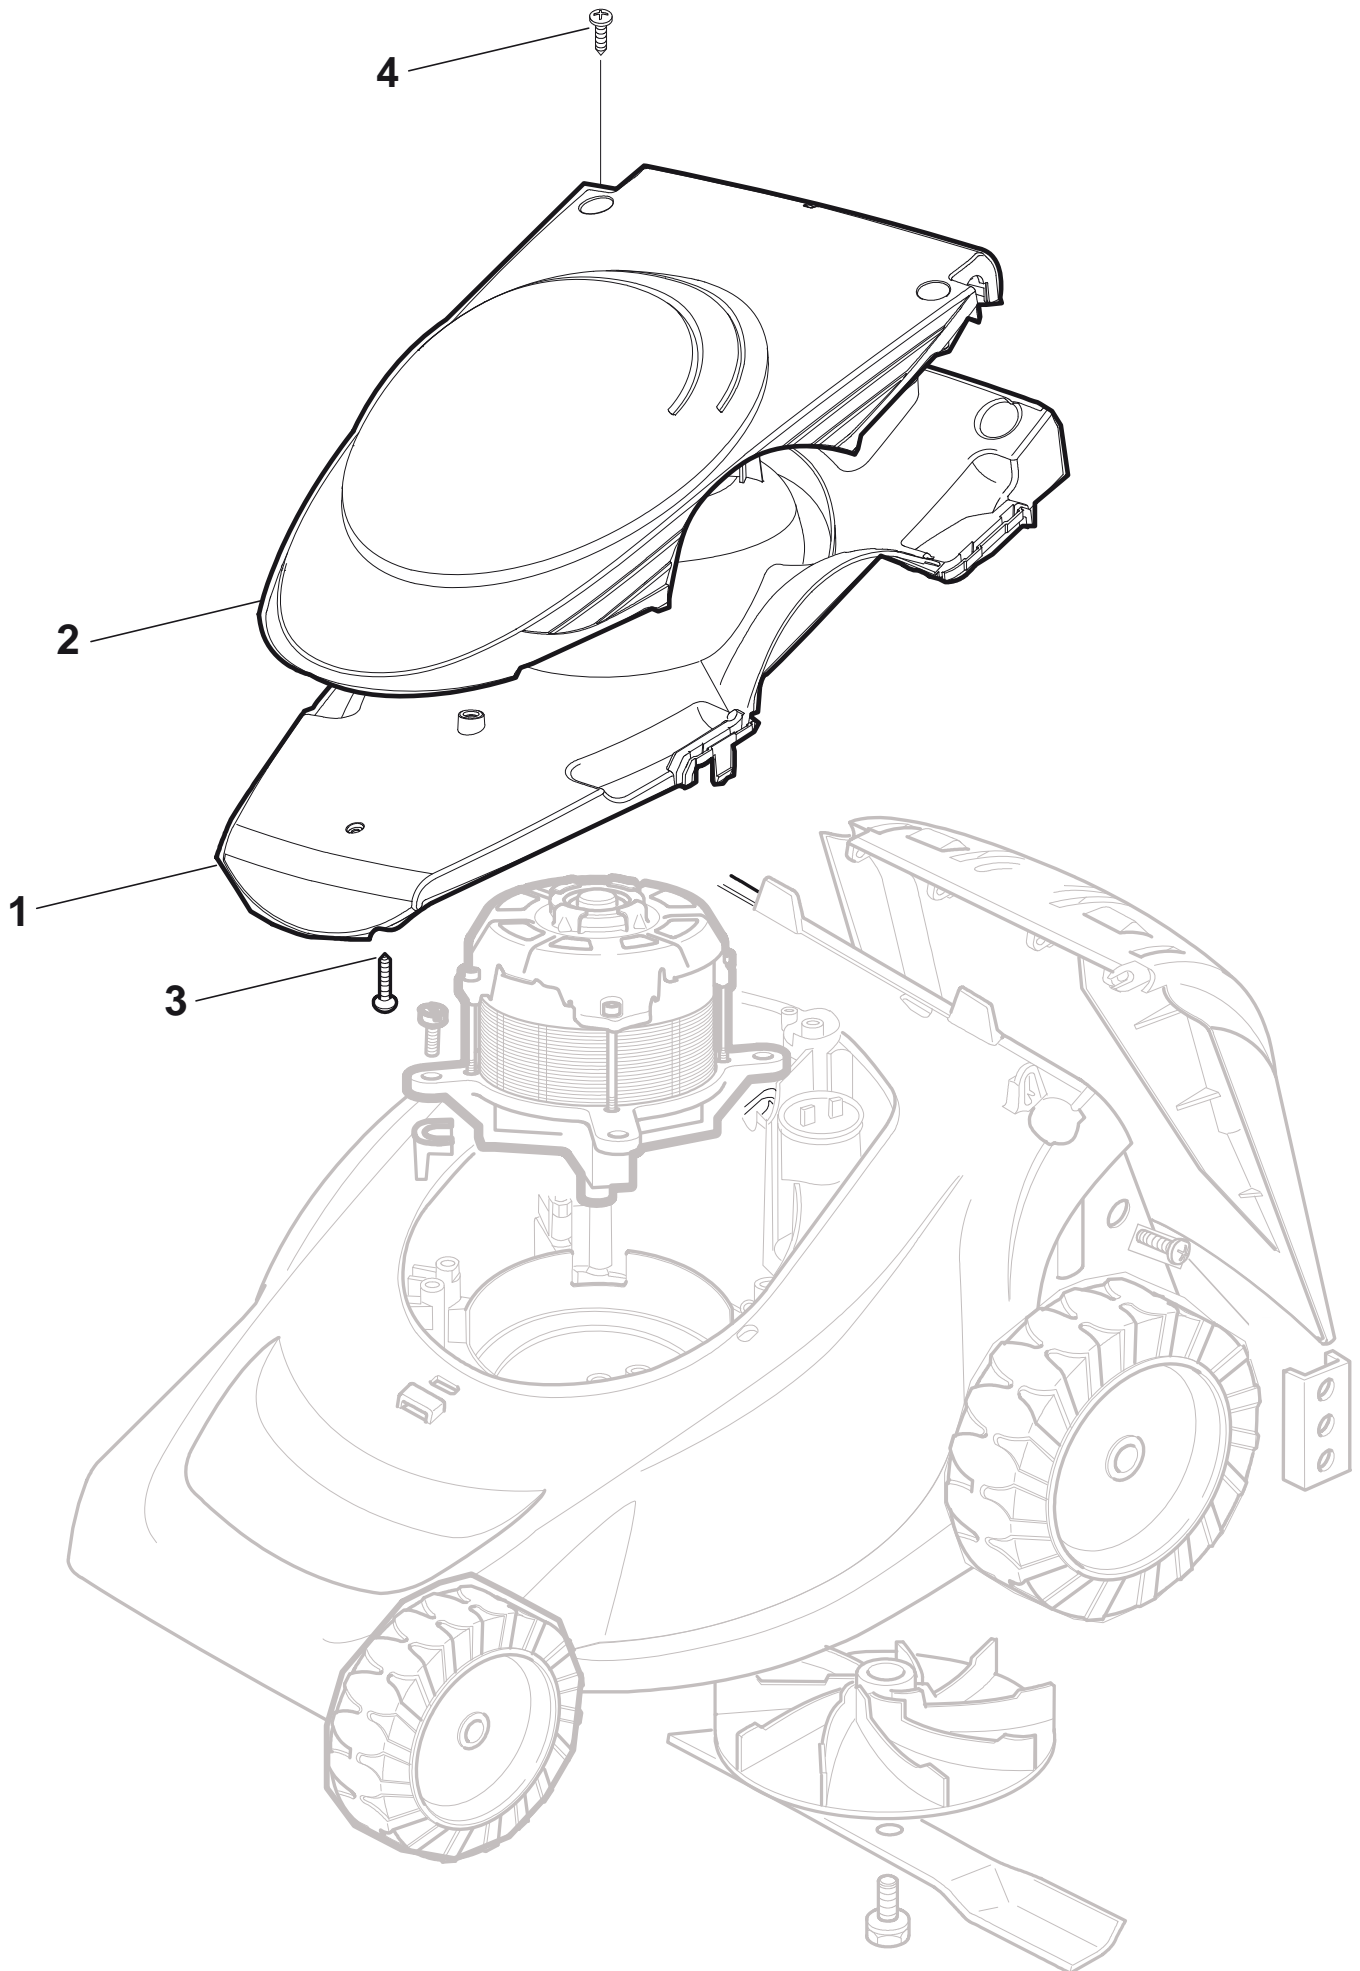

XP 37 EL

Wheels And Height Adjusting

Pos.	Part no.	Q.ty	Description	Remarks
1	81001560/0	1	Deck Red	
2	22785087/1	4	Support, Wheels	
3	22512530/0	1	Pin	
4	22450250/0	1	Spring	
5	22600055/1	1	Stone-Guard	
6	12728450/0	2	Screw	
7	22686083/0	2	Wheel Ø 130	
9	22524337/0	4	Pin	
10	22686085/0	2	Wheel Ø 160	
12	22167700/0	4	Spacer	
13	118563658/0	1	Motor	
14	12735410/0	4	Screw	
19	322465602/1	1	Hub Fan	
20	81004141/0	1	Blade Standard	
21	381004352/1	1	Screw	
31	22110420/0	2	Hub Cap Grey	
32	22110421/0	2	Hub Cap Grey	

XP 37 EL

Handle, Upper Part

Pos.	Part no.	Q.ty	Description	Remarks
1	381006940/2	1	Handle, L Lower	
2	381006939/2	1	Handle, R Lower	
3	81006941/4	1	Handle, Upper Part	
4	18566112/0	2	Cap	
5	12819120/0	2	Screw	
6	22680006/1	2	Washer	
7	22399900/0	2	Knob	
8	12293200/0	2	Nut	
9	381600503/3	1	Dead Hand Switch	
10	12728701/0	4	Screw	
11	22192000/1	1	Clamp	
12	322322882/1	1	Lever, Engine Brake	
13	22195101/4	1	Fairlead	
14	22010250/0	1	Rod, Fairlead Bearing	
15	322230350/1	1	Fulcrum Pin	
16	322785144/1	1	Support	
17	22450115/0	1	Spring	
18	81008669/0	1	Outfit, Screws	

XP 37 EL

Electric Motor/Blade

Pos.	Part no.	Q.ty	Description	Remarks
1	322109723/1	1	Support, Cover	
2	22055124/0	1	Cover Grey	
3	12728691/0	1	Screw	
4	12728524/0	1	Screw	

XP 37 EL

Grass-Catcher

Pos.	Part no.	Q.ty	Description	Remarks
1	22486048/0	2	Grass-Box, Upper/Lower Part	