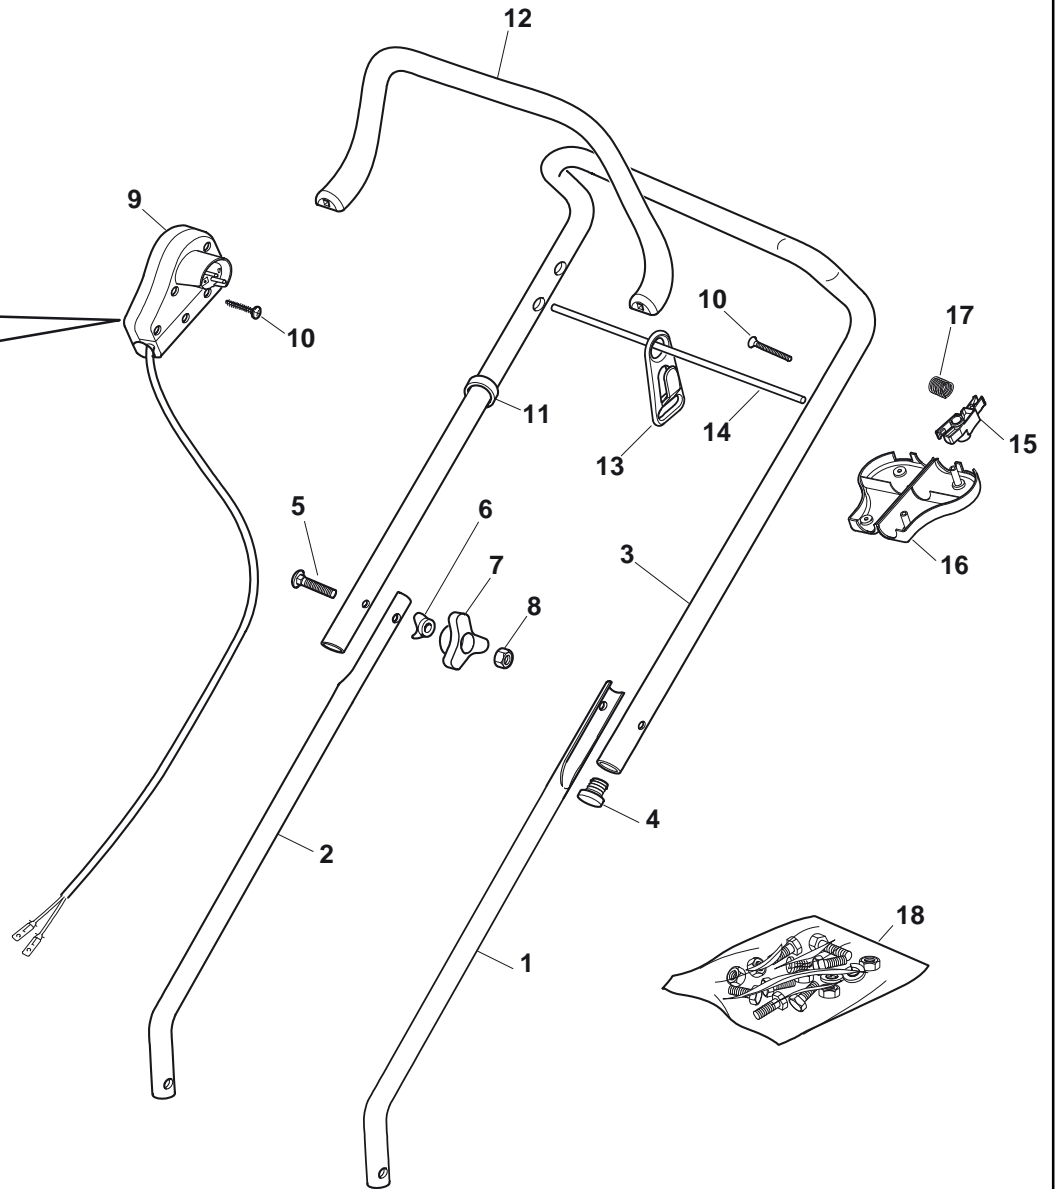

XP 37 EL

Wheels And Height Adjusting

Pos.	Part no.	Q.ty	Description	Remarks
1	81001560/0	1	Deck Red	
2	22785087/1	4	Support, Wheels	
3	22512530/0	1	Pin	
4	22450250/0	1	Spring	
5	22600055/1	1	Stone-Guard	
6	12728450/0	2	Screw	
7	22686083/0	2	Wheel Ø 130	
9	22524337/0	4	Pin	
10	22686085/0	2	Wheel Ø 160	
12	22167700/0	4	Spacer	
13	118563658/0	1	Motor	
14	12735410/0	4	Screw	
19	322465602/1	1	Hub Fan	
20	81004141/0	1	Blade Standard	
21	381004352/1	1	Screw	
31	22110420/0	2	Hub Cap Grey	
32	22110421/0	2	Hub Cap Grey	

XP 37 EL

Handle, Upper Part

Pos.	Part no.	Q.ty	Description	Remarks
1	381006940/2	1	Handle, L Lower	
2	381006939/2	1	Handle, R Lower	
3	81006941/4	1	Handle, Upper Part	
4	18566112/0	2	Cap	
5	12819120/0	2	Screw	
6	22680006/1	2	Washer	
7	22399900/0	2	Knob	
8	12293200/0	2	Nut	
9	381600503/3	1	Dead Hand Switch	
10	12728701/0	4	Screw	
11	22192000/1	1	Clamp	
12	322322882/1	1	Lever, Engine Brake	
13	22195101/4	1	Fairlead	
14	22010250/0	1	Rod, Fairlead Bearing	
15	322230350/1	1	Fulcrum Pin	
16	322785144/1	1	Support	
17	22450115/0	1	Spring	
18	81008669/0	1	Outfit, Screws	

XP 37 EL

Electric Motor/Blade

Pos.	Part no.	Q.ty	Description	Remarks
1	322109723/1	1	Support, Cover	
2	22055124/0	1	Cover Grey	
3	12728691/0	1	Screw	
4	12728524/0	1	Screw	

XP 37 EL

Grass-Catcher

Pos.	Part no.	Q.ty	Description	Remarks
1	22486048/0	2	Grass-Box, Upper/Lower Part	