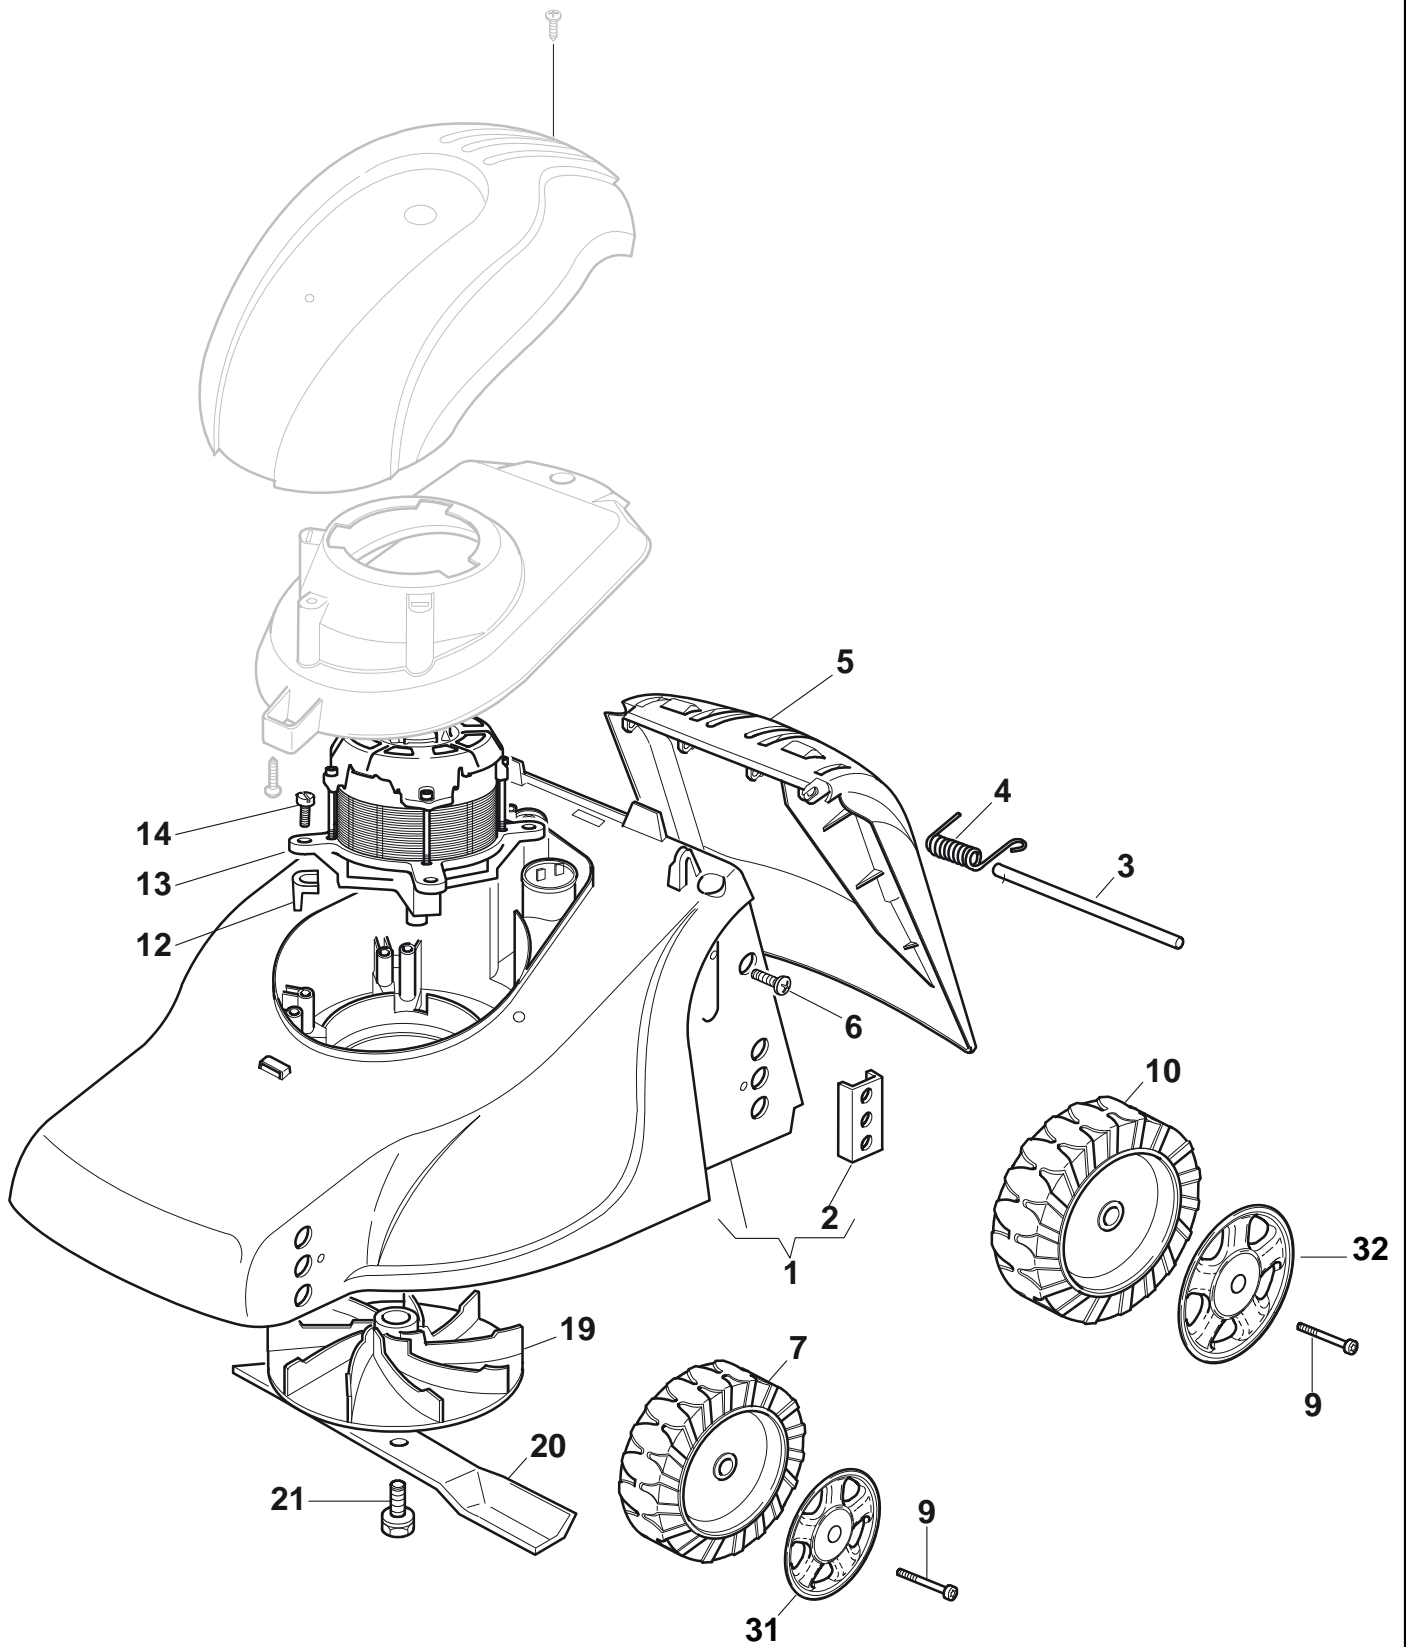

Green Passion

Illustrated Parts List

XP 37 EL

Model Year 2011

- Use GLOBAL GARDEN PRODUCT Genuine Spare Parts specified in the parts list for repair and/or replacement.
- The contents described in the parts list may change due to improvement.
- The drawings of the spare parts are only indicative and might not represent the part in question exactly.
- The indications "right" - "left" - "front" - "rear" refer to the position of the operator when using the machine.
- When placing orders of parts for repair and/or replacement, make sure that the illustrated parts list is the one applying to the machine's year of manufacture, as shown on the identification plate attached to the machine.

XP 37 EL

Wheels And Height Adjusting

Pos.	Part no.	Q.ty	Description	Remarks
1	81001560/0	1	Deck Red	
2	22785087/1	4	Support, Wheels	
3	22512530/0	1	Pin	
4	22450250/0	1	Spring	
5	22600055/1	1	Stone-Guard	
6	12728450/0	2	Screw	
7	22686083/0	2	Wheel Ø 130	
9	22524337/0	4	Pin	
10	22686085/0	2	Wheel Ø 160	
12	22167700/0	4	Spacer	
13	118563658/0	1	Motor	
14	12735410/0	4	Screw	
19	322465602/1	1	Hub Fan	
20	81004141/0	1	Blade Standard	
21	381004352/1	1	Screw	
31	22110420/0	2	Hub Cap Grey	
32	22110421/0	2	Hub Cap Grey	

XP 37 EL

Handle, Upper Part

Pos.	Part no.	Q.ty	Description	Remarks
1	381006940/2	1	Handle, L Lower	
2	381006939/2	1	Handle, R Lower	
3	81006941/4	1	Handle, Upper Part	
4	18566112/0	2	Cap	
5	12819120/0	2	Screw	
6	22680006/1	2	Washer	
7	22399900/0	2	Knob	
8	12293200/0	2	Nut	
9	381600503/3	1	Dead Hand Switch	
10	12728701/0	4	Screw	
11	22192000/1	1	Clamp	
12	322322882/1	1	Lever, Engine Brake	
13	22195101/4	1	Fairlead	
14	22010250/0	1	Rod, Fairlead Bearing	
15	322230350/1	1	Fulcrum Pin	
16	322785144/1	1	Support	
17	22450115/0	1	Spring	
18	81008669/0	1	Outfit, Screws	