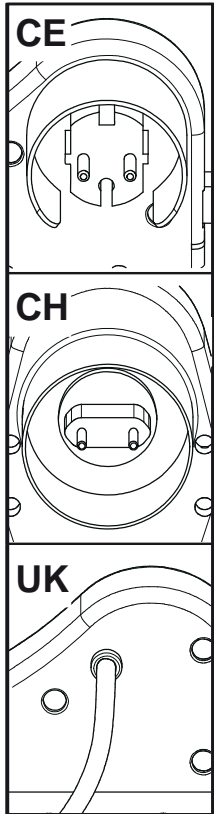

Green Passion

Illustrated Parts List

XP 37 EL

Model Year 2011

- Use GLOBAL GARDEN PRODUCT Genuine Spare Parts specified in the parts list for repair and/or replacement.
- The contents described in the parts list may change due to improvement.
- The drawings of the spare parts are only indicative and might not represent the part in question exactly.
- The indications "right" - "left" - "front" - "rear" refer to the position of the operator when using the machine.
- When placing orders of parts for repair and/or replacement, make sure that the illustrated parts list is the one applying to the machine's year of manufacture, as shown on the identification plate attached to the machine.

XP 37 EL

Wheels And Height Adjusting

Pos.	Part no.	Q.ty	Description	Remarks
1	81001560/0	1	Deck Red	
2	22785087/1	4	Support, Wheels	
3	22512530/0	1	Pin	
4	22450250/0	1	Spring	
5	22600055/1	1	Stone-Guard	
6	12728450/0	2	Screw	
7	22686083/0	2	Wheel Ø 130	
9	22524337/0	4	Pin	
10	22686085/0	2	Wheel Ø 160	
12	22167700/0	4	Spacer	
13	118563658/0	1	Motor	
14	12735410/0	4	Screw	
19	322465602/1	1	Hub Fan	
20	81004141/0	1	Blade Standard	
21	381004352/1	1	Screw	
31	22110420/0	2	Hub Cap Grey	
32	22110421/0	2	Hub Cap Grey	

XP 37 EL

Handle, Upper Part

Pos.	Part no.	Q.ty	Description	Remarks
1	381006940/2	1	Handle, L Lower	
2	381006939/2	1	Handle, R Lower	
3	81006941/4	1	Handle, Upper Part	
4	18566112/0	2	Cap	
5	12819120/0	2	Screw	
6	22680006/1	2	Washer	
7	22399900/0	2	Knob	
8	12293200/0	2	Nut	
9	381600503/3	1	Dead Hand Switch	
10	12728701/0	4	Screw	
11	22192000/1	1	Clamp	
12	322322882/1	1	Lever, Engine Brake	
13	22195101/4	1	Fairlead	
14	22010250/0	1	Rod, Fairlead Bearing	
15	322230350/1	1	Fulcrum Pin	
16	322785144/1	1	Support	
17	22450115/0	1	Spring	
18	81008669/0	1	Outfit, Screws	