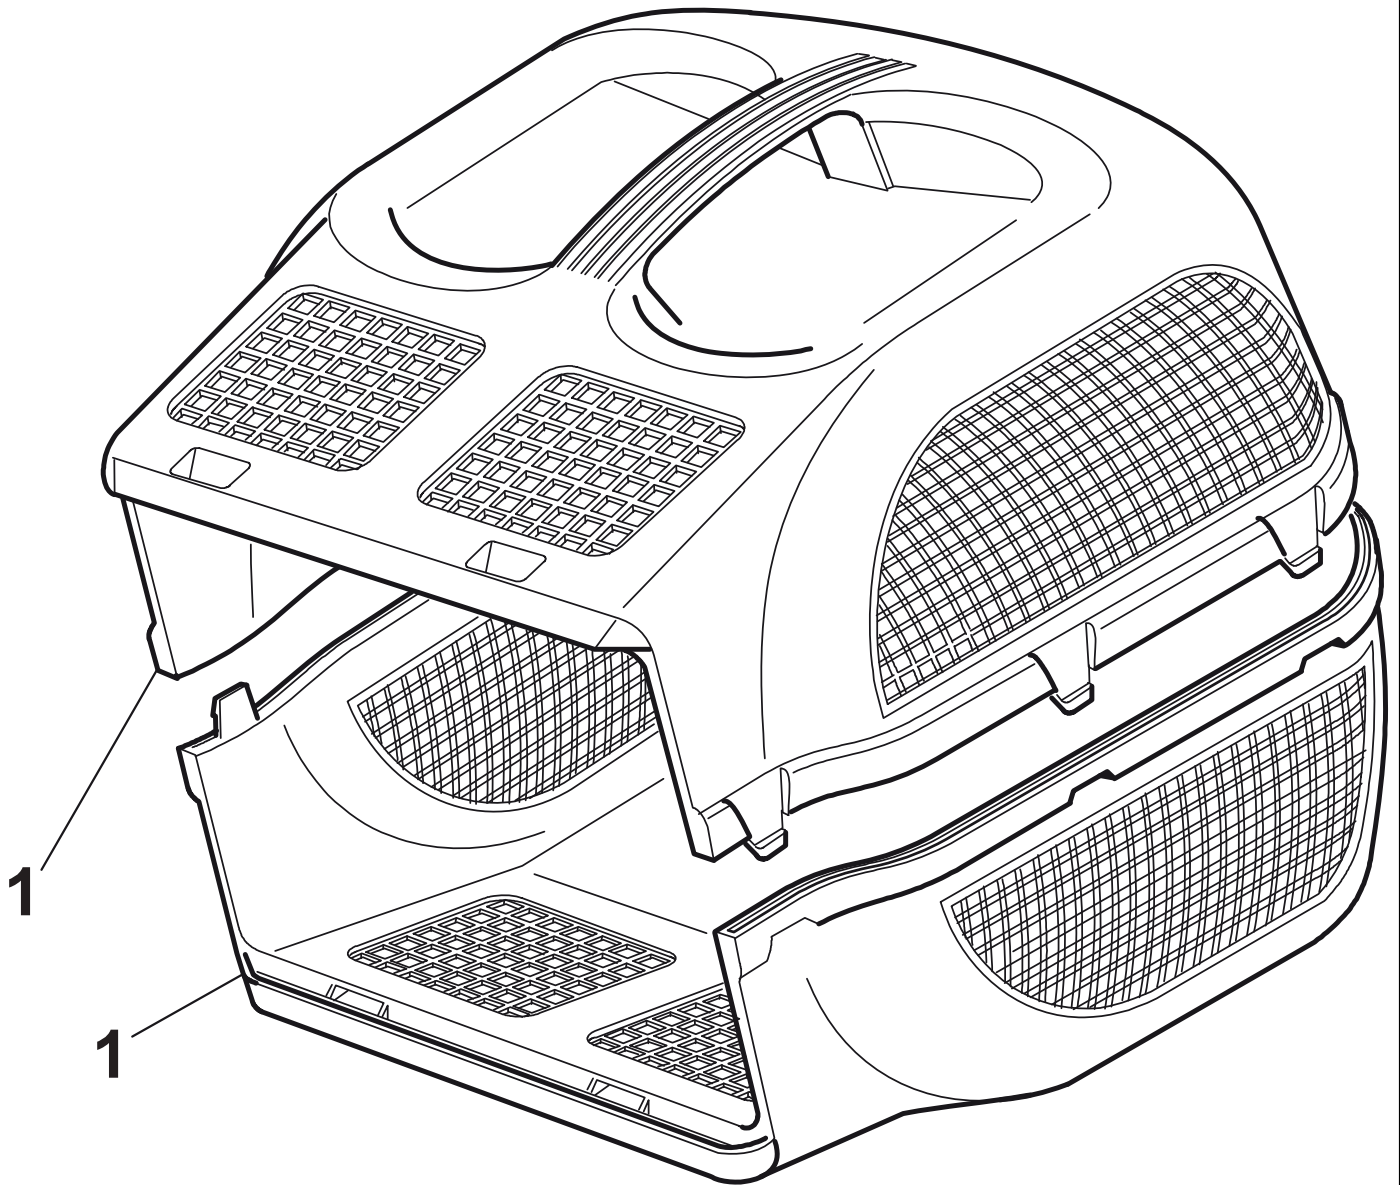

XP 37 EL

Wheels And Height Adjusting

Pos.	Part no.	Q.ty	Description	Remarks
1	81001560/0	1	Deck Red	
2	22785087/1	4	Support, Wheels	
3	22512530/0	1	Pin	
4	22450250/0	1	Spring	
5	22600055/1	1	Stone-Guard	
6	12728450/0	2	Screw	
7	22686083/0	2	Wheel Ø 130	
9	22524337/0	4	Pin	
10	22686085/0	2	Wheel Ø 160	
12	22167700/0	4	Spacer	
13	118563658/0	1	Motor	
14	12735410/0	4	Screw	
19	322465602/1	1	Hub Fan	
20	81004141/0	1	Blade Standard	
21	381004352/1	1	Screw	
31	22110420/0	2	Hub Cap Grey	
32	22110421/0	2	Hub Cap Grey	

XP 37 EL

Handle, Upper Part

Pos.	Part no.	Q.ty	Description	Remarks
1	381006940/2	1	Handle, L Lower	
2	381006939/2	1	Handle, R Lower	
3	81006941/4	1	Handle, Upper Part	
4	18566112/0	2	Cap	
5	12819120/0	2	Screw	
6	22680006/1	2	Washer	
7	22399900/0	2	Knob	
8	12293200/0	2	Nut	
9	381600503/3	1	Dead Hand Switch	
10	12728701/0	4	Screw	
11	22192000/1	1	Clamp	
12	322322882/1	1	Lever, Engine Brake	
13	22195101/4	1	Fairlead	
14	22010250/0	1	Rod, Fairlead Bearing	
15	322230350/1	1	Fulcrum Pin	
16	322785144/1	1	Support	
17	22450115/0	1	Spring	
18	81008669/0	1	Outfit, Screws	

XP 37 EL

Electric Motor/Blade

Pos.	Part no.	Q.ty	Description	Remarks
1	322109723/1	1	Support, Cover	
2	22055124/0	1	Cover Grey	
3	12728691/0	1	Screw	
4	12728524/0	1	Screw	

XP 37 EL

Grass-Catcher

Pos.	Part no.	Q.ty	Description	Remarks
1	22486048/0	2	Grass-Box, Upper/Lower Part	