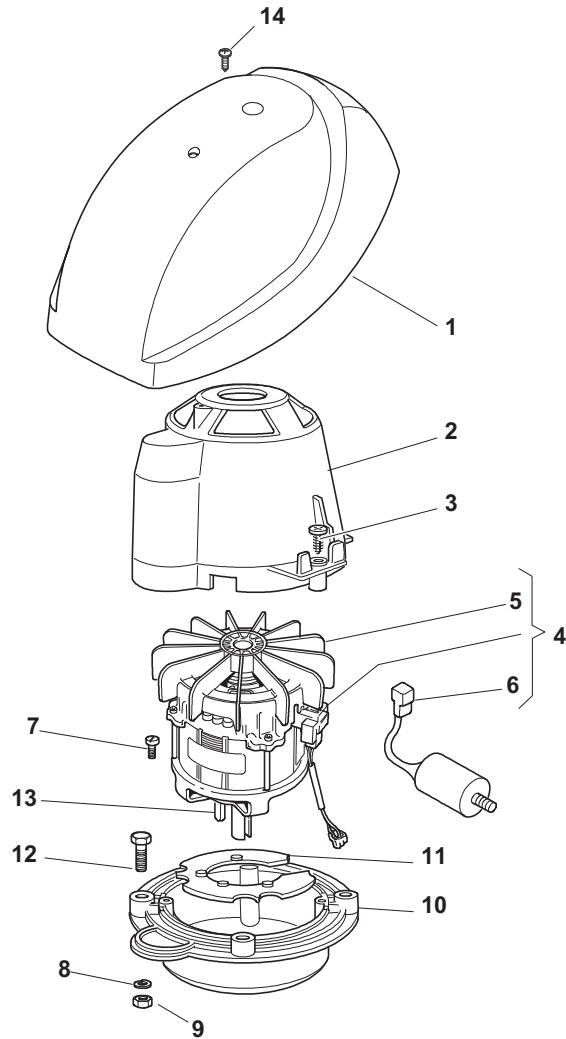

Electric Motor

Pos.	Part no.	Q.ty	Description	Remarks
1	22055058/0	1	Cover	(See Enclosure 6)
2	22785210/0	1	Support, Cover	
3	12728710/0	4	Screw	
4	118563665/0	1	Motor Leo	230V (1600W)
4	18563605/0	1	Motor Atb	230V (1600W)
4	18563607/0	1	Motor Atb	240V (1600W)
5	18740054/0	1	Fan Motor Atb	
6	18222045/0	1	Condenser 16 µf	(Atb - 1600W)
7	12735410/0	4	Screw	
8	12583500/0	4	Grower	
9	12293200/0	4	Nut	
10	322207211/4	1	Flange	
11	322720360/2	1	Ventilation Screen	
12	12793700/0	4	Screw	
13	12139440/0	1	Feather	
14	12728680/0	2	Screw