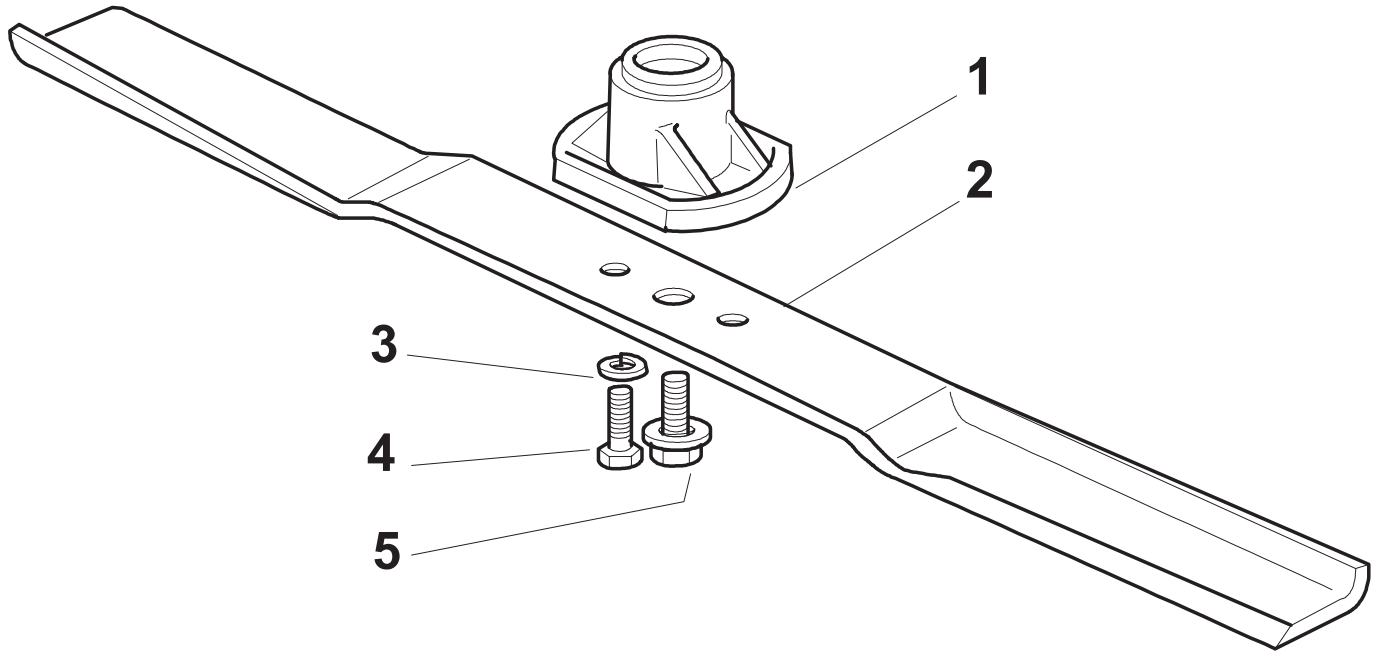

Blade

Pos.	Part no.	Q.ty	Description	Remarks
1	322463186/3	1	Hub	
2	81004346/3	1	Blade Standard	
2	81004397/0	1	Blade Winged	
3	12583500/0	2	Grower	
4	12793101/0	2	Screw	
5	81004352/0	1	Screw