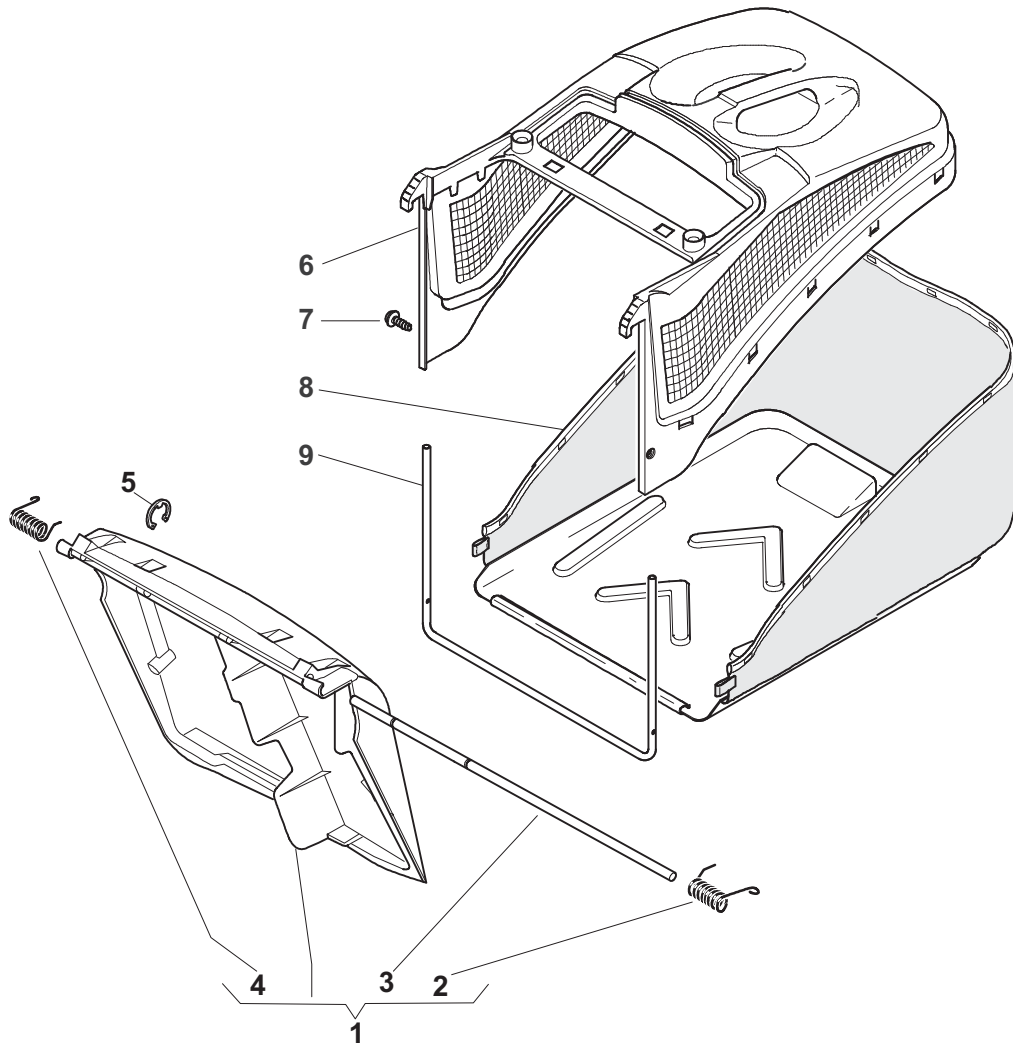

ENCLOSURE 6

Pos.	Part no.	Q.ty	Description	Remarks
1	22055045/1	1	Cover	
2	22055033/1	1	Cover	
3	22055058/0	1	Cover	
4	22055065/0	1	Cover	
5	22055053/1	1	Cover	

Chassis/Wheels And Height Adjusting

Pos.	Part no.	Q.ty	Description	Remarks
1	81001892/0	1	Deck Red	
1	81001892/0	1	Deck Red	430
2	12293200/0	4	Nut	
3	12583500/0	4	Grower	
4	12523070/0	4	Washer	
5	22735547/0	4	Sector, Height Adjustment	
6	81005082/0	2	Support, Wheel	
7	81003285/1	2	Lever, Height Adjustment	
8	22519811/0	4	Pin	
9	81005084/0	2	Support, Wheel	
10	81003286/0	2	Lever, Height Adjustment	
11	22034508/0	4	Bush	
12	81007336/0	2	Wheel	
13	12523060/0	2	Washer	
14	12155000/0	2	Nut	
15	22110381/0	2	Hub Cap	
16	22034508/0	4	Bush	
17	81007337/0	2	Wheel	
18	12523060/0	2	Washer	
19	12155000/0	2	Nut	
20	22110382/0	2	Hub Cap, Grey D.210	

Handle, Upper Part

Pos.	Part no.	Q.ty	Description	Remarks
1	81007037/1	1	Handle, Upper Part	
2	22192000/1	2	Clamp	
3	381600503/2	1	Dead Hand Switch	CE
3	381600503/2	1	Dead Hand Switch	
3	381600504/2	1	Dead Hand Switch	CH
3	381600504/2	1	Dead Hand Switch	
3	381600505/2	1	Dead Hand Switch	UK
3	381600505/2	1	Dead Hand Switch	
4	12728701/0	4	Screw	
5	22195101/4	1	Fairlead	
6	22010251/0	1	Rod, Fairlead Bearing	
7	322230350/1	1	Fulcrum Pin	
8	22450115/0	1	Spring	
9	22785144/0	1	Support	
10	322322881/1	1	Lever, Engine Brake	
11	18566112/0	2	Cap	

Blade

Pos.	Part no.	Q.ty	Description	Remarks
1	322463186/3	1	Hub	
2	81004346/3	1	Blade Standard	
2	81004397/0	1	Blade Winged	
3	12583500/0	2	Grower	
4	12793101/0	2	Screw	
5	81004352/0	1	Screw	

Grass-Catcher