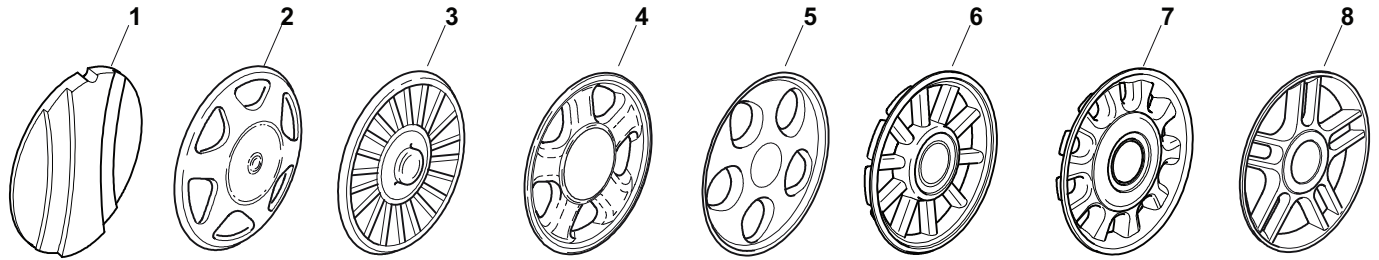

Hub Cap

Pos.	Part no.	Q.ty	Description	Remarks
1	22110251/0	1	Hub Cap White	
1	22110252/1	1	Hub Cap White	
1	22110253/0	1	Hub Cap Yellow	
1	22110254/1	1	Hub Cap Yellow	
1	22110255/1	1	Hub Cap Red	
1	22110256/0	1	Hub Cap Red	
2	22110313/0	1	Hub Cap White	
2	22110314/0	1	Hub Cap Grey	
2	22110344/0	1	Hub Cap White	
2	22110395/0	1	Hub Cap Grey	
3	22110347/0	1	Hub Cap	
3	22110348/0	1	Hub Cap	
4	22110381/0	1	Hub Cap	
4	22110382/0	1	Hub Cap, Grey D.210	
5	22110416/0	1	Hub Cap Grey	
5	22110417/0	1	Hub Cap, Grey D.210	
6	22110495/0	1	Hub Cap Grey	
6	22110496/0	1	Hub Cap Grey	
7	22110493/0	1	Hub Cap Grey	
7	22110494/0	1	Hub Cap Grey	
8	22110491/0	1	Hub Cap Grey	
8	22110492/0	1	Hub Cap, Grey D.210