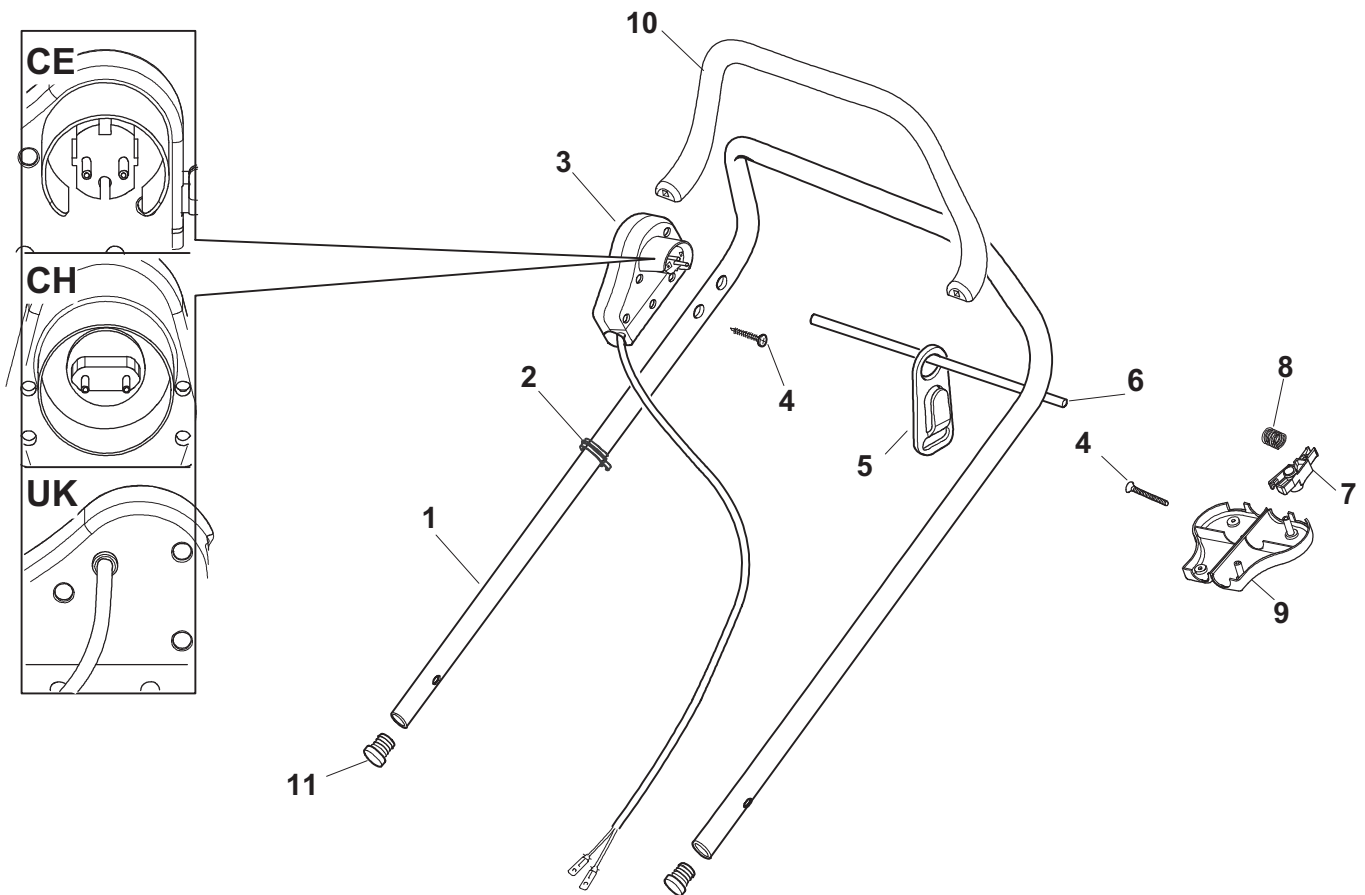

ENCLOSURE 6

Pos.	Part no.	Q.ty	Description	Remarks
1	22055045/1	1	Cover	
2	22055033/1	1	Cover	
3	22055058/0	1	Cover	
4	22055065/0	1	Cover	
5	22055053/1	1	Cover	

Chassis/Wheels And Height Adjusting

Pos.	Part no.	Q.ty	Description	Remarks
1	81001892/0	1	Deck Red	
1	81001892/0	1	Deck Red	430
2	12293200/0	4	Nut	
3	12583500/0	4	Grower	
4	12523070/0	4	Washer	
5	22735547/0	4	Sector, Height Adjustment	
6	81005082/0	2	Support, Wheel	
7	81003285/1	2	Lever, Height Adjustment	
8	22519811/0	4	Pin	
9	81005084/0	2	Support, Wheel	
10	81003286/0	2	Lever, Height Adjustment	
11	22034508/0	4	Bush	
12	81007336/0	2	Wheel	
13	12523060/0	2	Washer	
14	12155000/0	2	Nut	
15	22110381/0	2	Hub Cap	
16	22034508/0	4	Bush	
17	81007337/0	2	Wheel	
18	12523060/0	2	Washer	
19	12155000/0	2	Nut	
20	22110382/0	2	Hub Cap, Grey D.210	

Handle, Lower Part

Pos.	Part no.	Q.ty	Description	Remarks
1	12293202/0	4	Nut	
2	22399803/0	4	Knob	
3	22785081/1	2	Support, External	
4	22785083/1	1	Support, L Internal	
5	22551575/0	2	Plate, Inside	
6	12691810/0	2	Screw	
7	12155000/0	2	Nut	
8	22785082/0	1	Support, R Internal	
9	12521350/0	2	Washer	
10	12793301/0	2	Screw	
11	12819125/0	2	Screw	
12	22680006/1	2	Washer	
15	81006531/0	2	Handle, Lower Part	
16	81008633/0	1	Outfit, Screws	

Handle, Upper Part

Pos.	Part no.	Q.ty	Description	Remarks
1	81007037/1	1	Handle, Upper Part	
2	22192000/1	2	Clamp	
3	381600503/2	1	Dead Hand Switch	CE
3	381600503/2	1	Dead Hand Switch	
3	381600504/2	1	Dead Hand Switch	CH
3	381600504/2	1	Dead Hand Switch	
3	381600505/2	1	Dead Hand Switch	UK
3	381600505/2	1	Dead Hand Switch	
4	12728701/0	4	Screw	
5	22195101/4	1	Fairlead	
6	22010251/0	1	Rod, Fairlead Bearing	
7	322230350/1	1	Fulcrum Pin	
8	22450115/0	1	Spring	
9	22785144/0	1	Support	
10	322322881/1	1	Lever, Engine Brake	
11	18566112/0	2	Cap	

Blade

Pos.	Part no.	Q.ty	Description	Remarks
1	322463186/3	1	Hub	
2	81004346/3	1	Blade Standard	
2	81004397/0	1	Blade Winged	
3	12583500/0	2	Grower	
4	12793101/0	2	Screw	
5	81004352/0	1	Screw	

Grass-Catcher