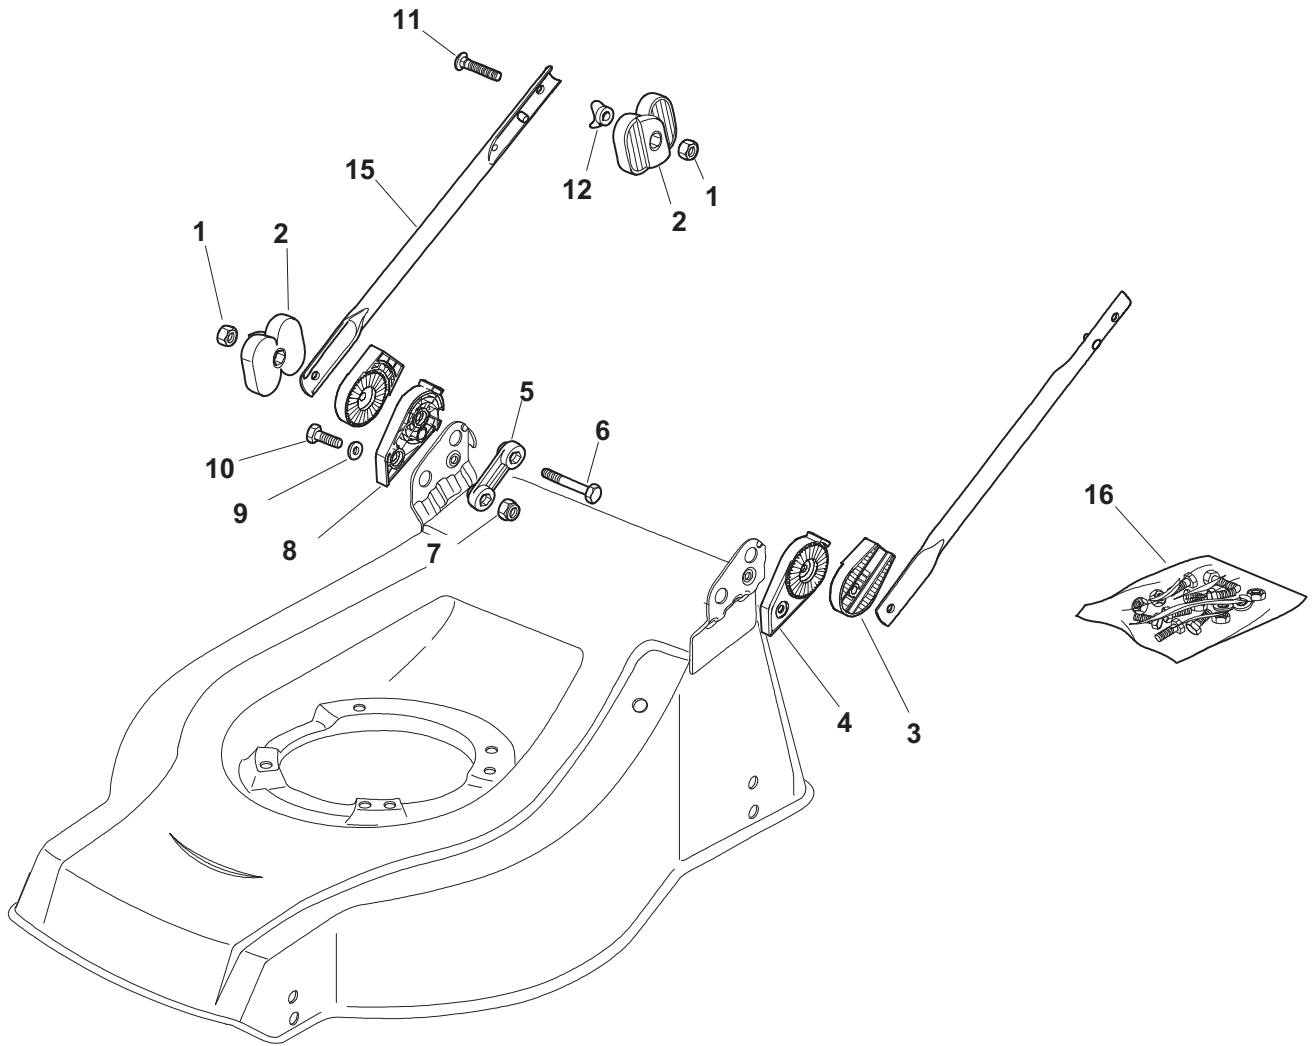

ENCLOSURE 6

Pos.	Part no.	Q.ty	Description	Remarks
1	22055045/1	1	Cover	
2	22055033/1	1	Cover	
3	22055058/0	1	Cover	
4	22055065/0	1	Cover	
5	22055053/1	1	Cover	

Chassis/Wheels And Height Adjusting

Pos.	Part no.	Q.ty	Description	Remarks
1	81001892/0	1	Deck Red	
1	81001892/0	1	Deck Red	430
2	12293200/0	4	Nut	
3	12583500/0	4	Grower	
4	12523070/0	4	Washer	
5	22735547/0	4	Sector, Height Adjustment	
6	81005082/0	2	Support, Wheel	
7	81003285/1	2	Lever, Height Adjustment	
8	22519811/0	4	Pin	
9	81005084/0	2	Support, Wheel	
10	81003286/0	2	Lever, Height Adjustment	
11	22034508/0	4	Bush	
12	81007336/0	2	Wheel	
13	12523060/0	2	Washer	
14	12155000/0	2	Nut	
15	22110381/0	2	Hub Cap	
16	22034508/0	4	Bush	
17	81007337/0	2	Wheel	
18	12523060/0	2	Washer	
19	12155000/0	2	Nut	
20	22110382/0	2	Hub Cap, Grey D.210	

Handle, Lower Part

Pos.	Part no.	Q.ty	Description	Remarks
1	12293202/0	4	Nut	
2	22399803/0	4	Knob	
3	22785081/1	2	Support, External	
4	22785083/1	1	Support, L Internal	
5	22551575/0	2	Plate, Inside	
6	12691810/0	2	Screw	
7	12155000/0	2	Nut	
8	22785082/0	1	Support, R Internal	
9	12521350/0	2	Washer	
10	12793301/0	2	Screw	
11	12819125/0	2	Screw	
12	22680006/1	2	Washer	
15	81006531/0	2	Handle, Lower Part	
16	81008633/0	1	Outfit, Screws	

Handle, Upper Part

Pos.	Part no.	Q.ty	Description	Remarks
1	81007037/1	1	Handle, Upper Part	
2	22192000/1	2	Clamp	
3	381600503/2	1	Dead Hand Switch	CE
3	381600503/2	1	Dead Hand Switch	
3	381600504/2	1	Dead Hand Switch	CH
3	381600504/2	1	Dead Hand Switch	
3	381600505/2	1	Dead Hand Switch	UK
3	381600505/2	1	Dead Hand Switch	
4	12728701/0	4	Screw	
5	22195101/4	1	Fairlead	
6	22010251/0	1	Rod, Fairlead Bearing	
7	322230350/1	1	Fulcrum Pin	
8	22450115/0	1	Spring	
9	22785144/0	1	Support	
10	322322881/1	1	Lever, Engine Brake	
11	18566112/0	2	Cap	

Blade

Pos.	Part no.	Q.ty	Description	Remarks
1	322463186/3	1	Hub	
2	81004346/3	1	Blade Standard	
2	81004397/0	1	Blade Winged	
3	12583500/0	2	Grower	
4	12793101/0	2	Screw	
5	81004352/0	1	Screw	

Grass-Catcher