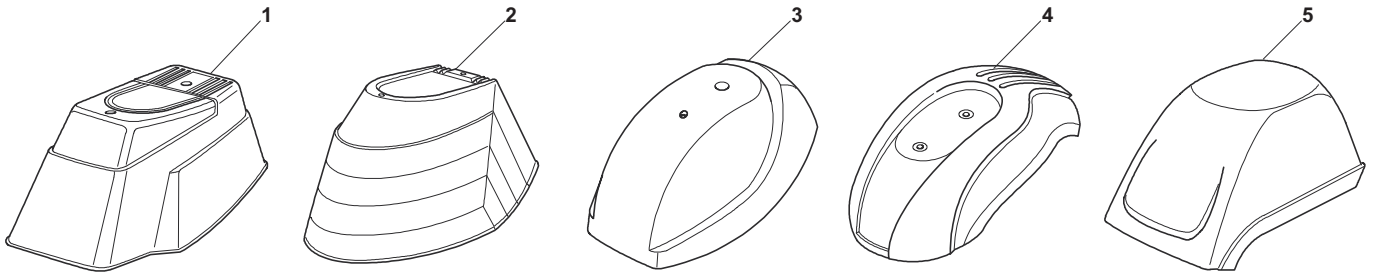

ENCLOSURE 6

Pos.	Part no.	Q.ty	Description	Remarks
1	22055045/1	1	Cover	
2	22055033/1	1	Cover	
3	22055058/0	1	Cover	
4	22055065/0	1	Cover	
5	22055053/1	1	Cover	

Chassis/Wheels And Height Adjusting

Pos.	Part no.	Q.ty	Description	Remarks
1	81001892/0	1	Deck Red	
1	81001892/0	1	Deck Red	430
2	12293200/0	4	Nut	
3	12583500/0	4	Grower	
4	12523070/0	4	Washer	
5	22735547/0	4	Sector, Height Adjustment	
6	81005082/0	2	Support, Wheel	
7	81003285/1	2	Lever, Height Adjustment	
8	22519811/0	4	Pin	
9	81005084/0	2	Support, Wheel	
10	81003286/0	2	Lever, Height Adjustment	
11	22034508/0	4	Bush	
12	81007336/0	2	Wheel	
13	12523060/0	2	Washer	
14	12155000/0	2	Nut	
15	22110381/0	2	Hub Cap	
16	22034508/0	4	Bush	
17	81007337/0	2	Wheel	
18	12523060/0	2	Washer	
19	12155000/0	2	Nut	
20	22110382/0	2	Hub Cap, Grey D.210	