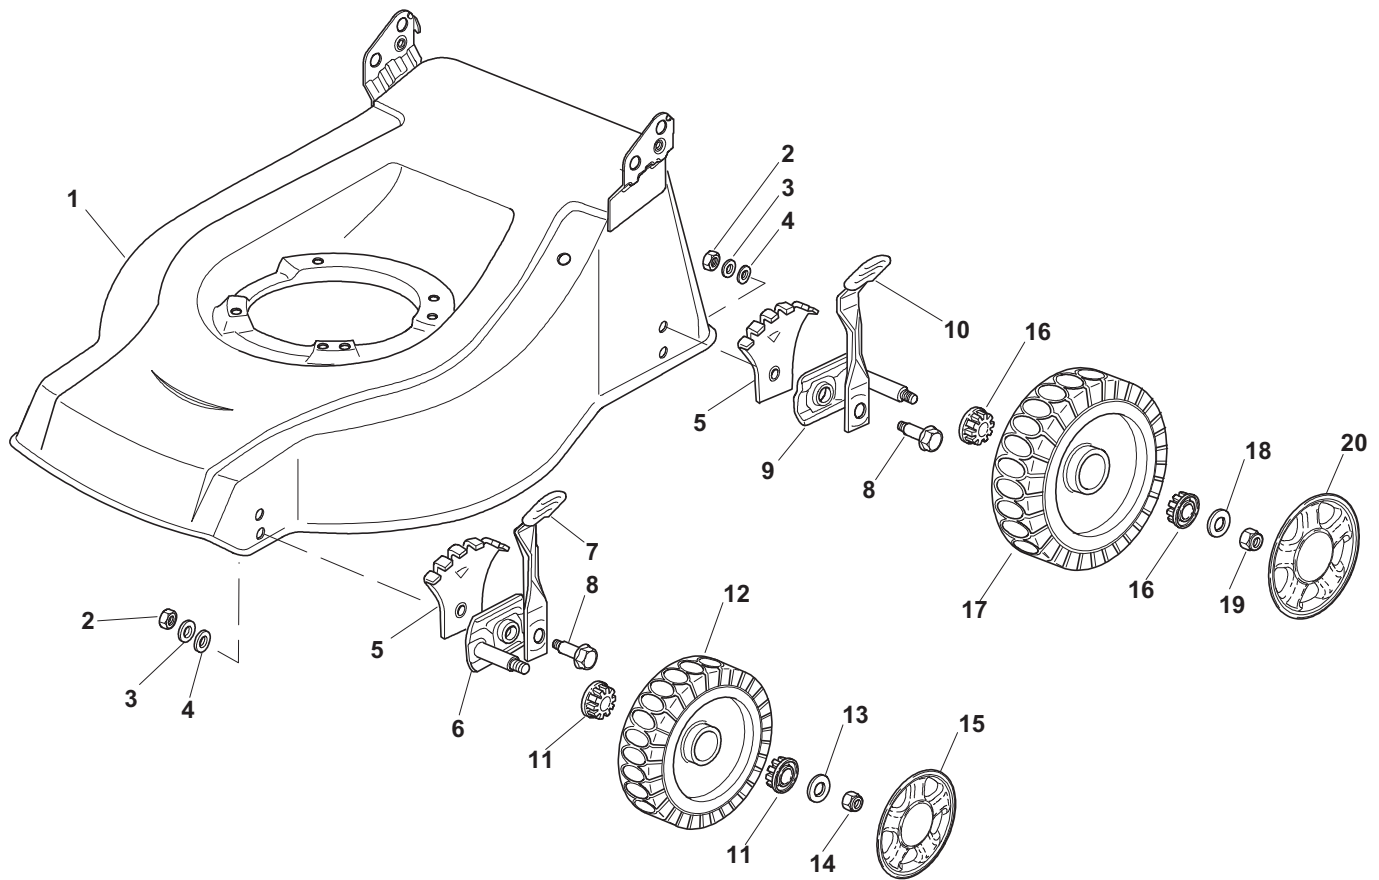

ENCLOSURE 6

Pos.	Part no.	Q.ty	Description	Remarks
1	22055045/1	1	Cover	
2	22055033/1	1	Cover	
3	22055058/0	1	Cover	
4	22055065/0	1	Cover	
5	22055053/1	1	Cover	

Chassis/Wheels And Height Adjusting

Pos.	Part no.	Q.ty	Description	Remarks
1	81001892/0	1	Deck Red	
1	81001892/0	1	Deck Red	430
2	12293200/0	4	Nut	
3	12583500/0	4	Grower	
4	12523070/0	4	Washer	
5	22735547/0	4	Sector, Height Adjustment	
6	81005082/0	2	Support, Wheel	
7	81003285/1	2	Lever, Height Adjustment	
8	22519811/0	4	Pin	
9	81005084/0	2	Support, Wheel	
10	81003286/0	2	Lever, Height Adjustment	
11	22034508/0	4	Bush	
12	81007336/0	2	Wheel	
13	12523060/0	2	Washer	
14	12155000/0	2	Nut	
15	22110381/0	2	Hub Cap	
16	22034508/0	4	Bush	
17	81007337/0	2	Wheel	
18	12523060/0	2	Washer	
19	12155000/0	2	Nut	
20	22110382/0	2	Hub Cap, Grey D.210	

Handle, Lower Part

Pos.	Part no.	Q.ty	Description	Remarks
1	12293202/0	4	Nut	
2	22399803/0	4	Knob	
3	22785081/1	2	Support, External	
4	22785083/1	1	Support, L Internal	
5	22551575/0	2	Plate, Inside	
6	12691810/0	2	Screw	
7	12155000/0	2	Nut	
8	22785082/0	1	Support, R Internal	
9	12521350/0	2	Washer	
10	12793301/0	2	Screw	
11	12819125/0	2	Screw	
12	22680006/1	2	Washer	
15	81006531/0	2	Handle, Lower Part	
16	81008633/0	1	Outfit, Screws	

Handle, Upper Part

Pos.	Part no.	Q.ty	Description	Remarks
1	81007037/1	1	Handle, Upper Part	
2	22192000/1	2	Clamp	
3	381600503/2	1	Dead Hand Switch	CE
3	381600503/2	1	Dead Hand Switch	
3	381600504/2	1	Dead Hand Switch	CH
3	381600504/2	1	Dead Hand Switch	
3	381600505/2	1	Dead Hand Switch	UK
3	381600505/2	1	Dead Hand Switch	
4	12728701/0	4	Screw	
5	22195101/4	1	Fairlead	
6	22010251/0	1	Rod, Fairlead Bearing	
7	322230350/1	1	Fulcrum Pin	
8	22450115/0	1	Spring	
9	22785144/0	1	Support	
10	322322881/1	1	Lever, Engine Brake	
11	18566112/0	2	Cap	

Blade

Pos.	Part no.	Q.ty	Description	Remarks
1	322463186/3	1	Hub	
2	81004346/3	1	Blade Standard	
2	81004397/0	1	Blade Winged	
3	12583500/0	2	Grower	
4	12793101/0	2	Screw	
5	81004352/0	1	Screw	

Grass-Catcher