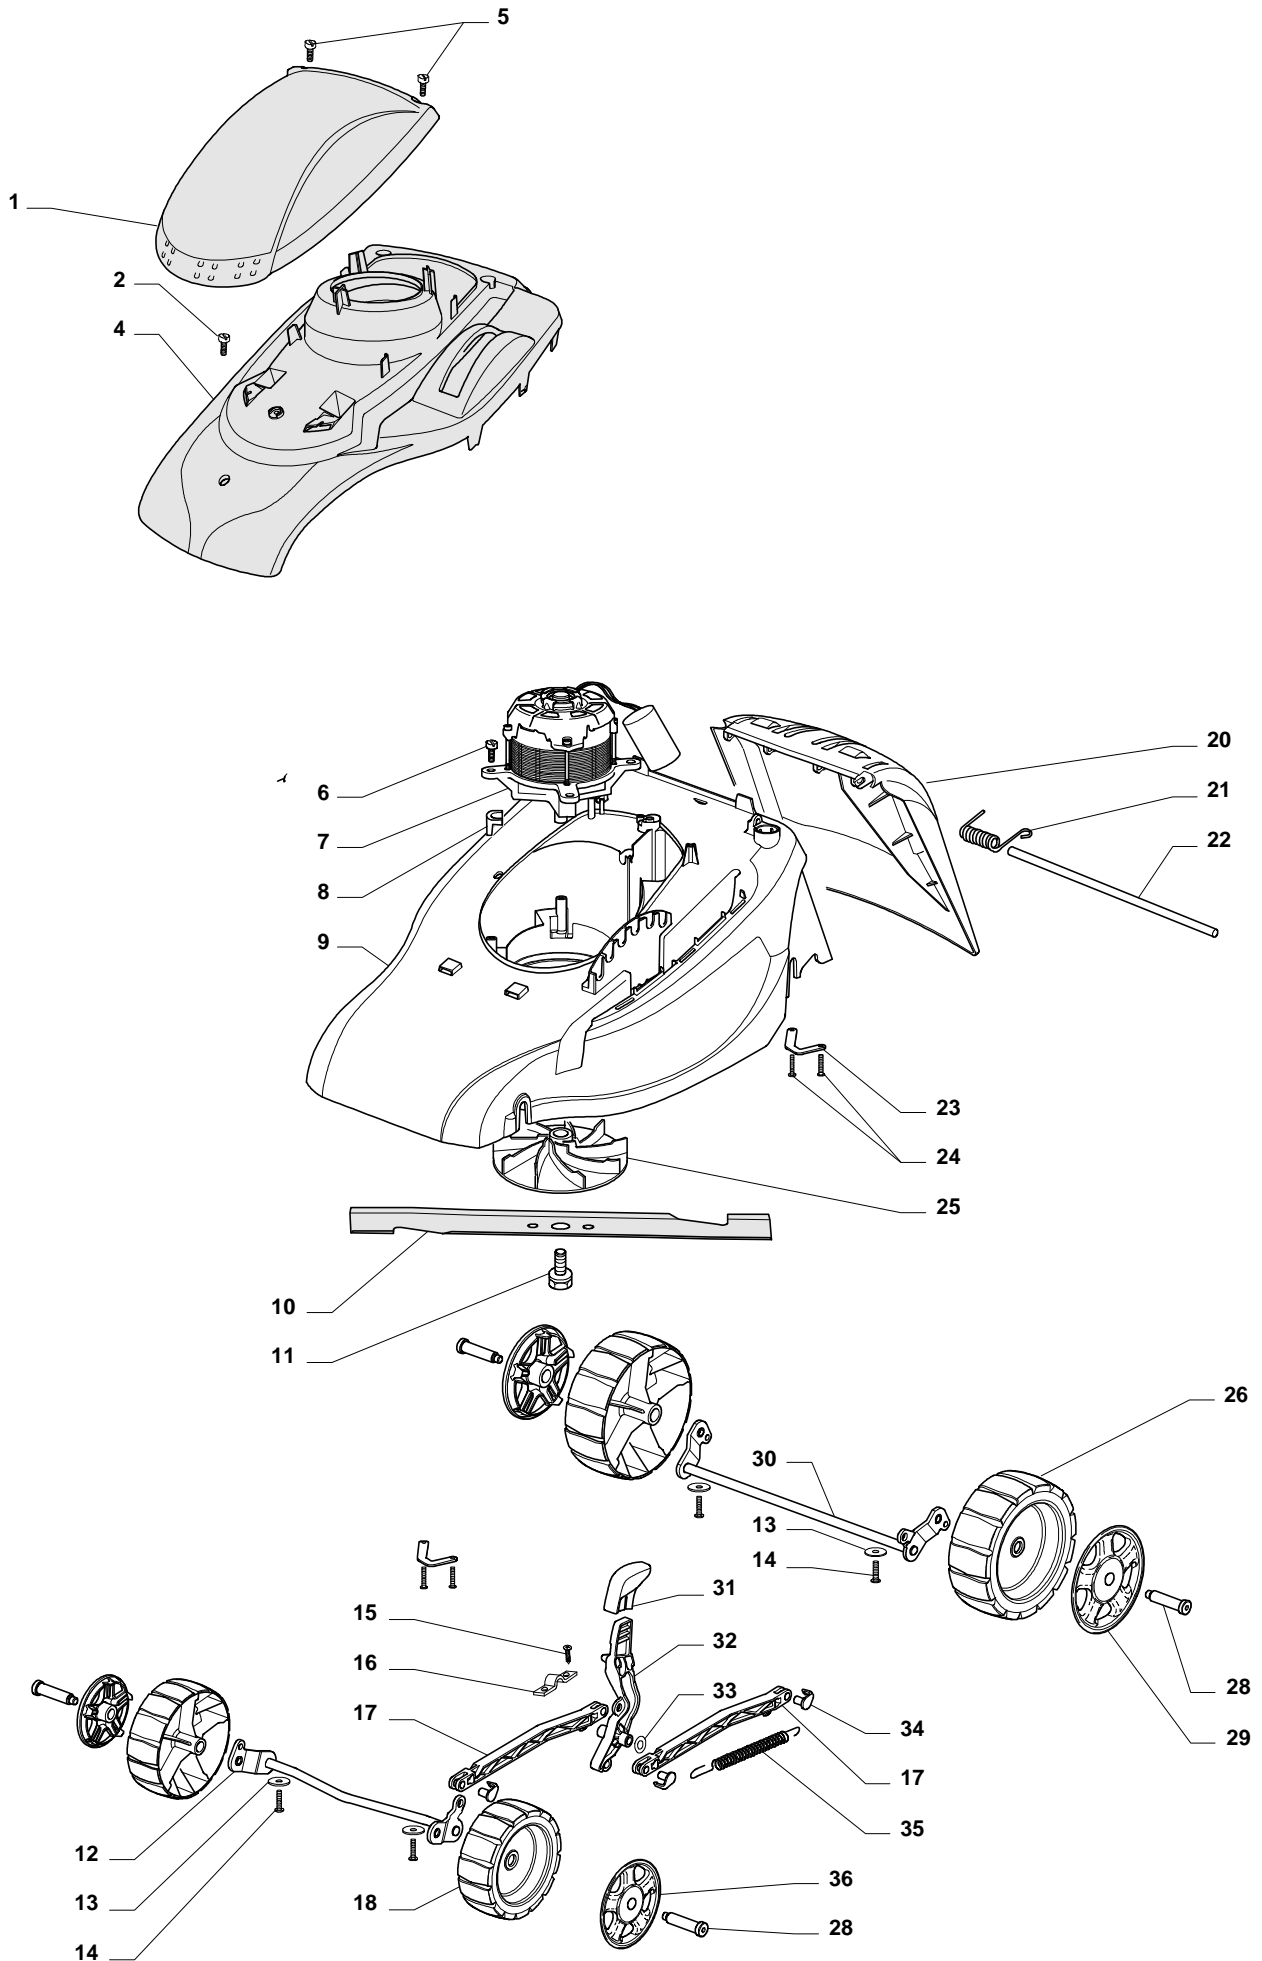

Chassis

XPE 41 EL - Model Year 2010

Chassis

Pos.	Part no.	Q.ty	Description	Remarks
1	322055128/0	1	Cover Red	
2	12728124/0	1	Screw	
4	322785246/0	1	Grey Support, Cover	
5	12728701/0	2	Screw	
6	12735410/0	4	Screw	
7	118563660/0	1	Motor	
7	118563660/0	1	Motor	Leo - 230-240V (1300W)
8	22167700/0	4	Spacer	
9	322066721/0	1	Deck Red	
10	81004142/0	1	Blade	
11	81004352/0	1	Screw	
12	381002855/0	1	Axle, Front Wheels	
13	12523050/0	4	Washer	
14	112728705/0	4	Screw	
15	12728701/0	2	Screw	
16	25547049/0	1	Plate	
17	322869669/0	2	Tie Rod	
18	322686094/0	2	Wheel	
20	22600056/2	1	Stone-Guard	
21	22450250/0	1	Spring	
22	22512601/0	1	Pin	
23	322545175/0	1	Plate	
24	12728701/0	2	Screw	
25	322465602/1	1	Hub	
26	322686095/0	2	Wheel	
28	22524337/0	4	Pin	
29	22110421/0	2	Hub Cap Grey	
30	381002857/0	1	Axle, Rear Wheels	
31	322399827/0	1	Knob	
32	322321528/0	1	Lever, Height Adjustment	
33	112520033/0	1	Washer	
34	22524338/0	4	Pin	
35	122450425/0	2	Spring	
36	22110420/0	2	Hub Cap Grey