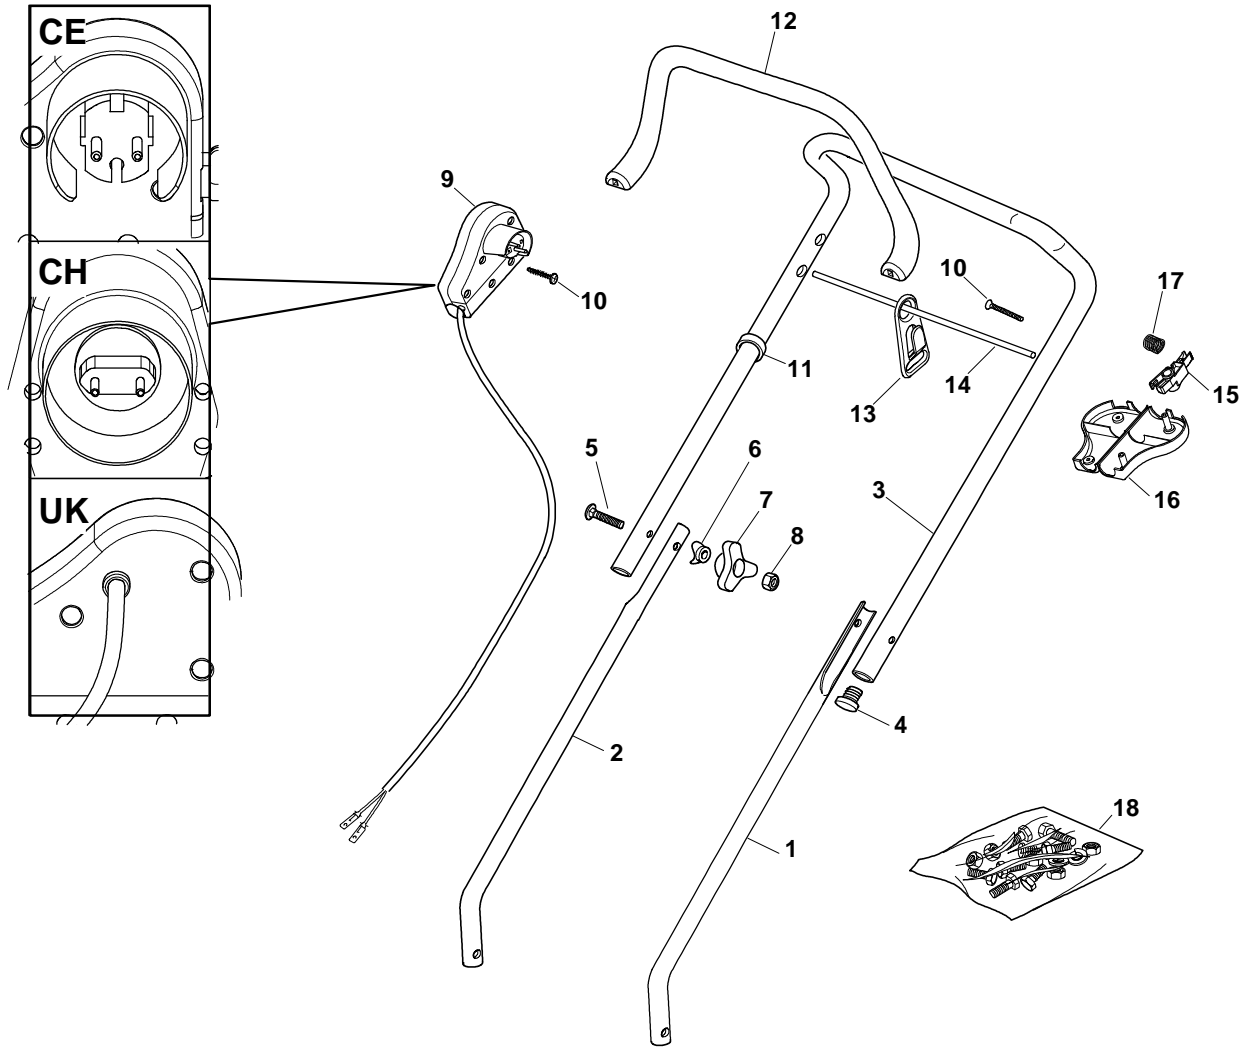

Chassis

XPE 41 EL - Model Year 2010

Chassis

Pos.	Part no.	Q.ty	Description	Remarks
1	322055128/0	1	Cover Red	
2	12728124/0	1	Screw	
4	322785246/0	1	Grey Support, Cover	
5	12728701/0	2	Screw	
6	12735410/0	4	Screw	
7	118563660/0	1	Motor	
7	118563660/0	1	Motor	Leo - 230-240V (1300W)
8	22167700/0	4	Spacer	
9	322066721/0	1	Deck Red	
10	81004142/0	1	Blade	
11	81004352/0	1	Screw	
12	381002855/0	1	Axle, Front Wheels	
13	12523050/0	4	Washer	
14	112728705/0	4	Screw	
15	12728701/0	2	Screw	
16	25547049/0	1	Plate	
17	322869669/0	2	Tie Rod	
18	322686094/0	2	Wheel	
20	22600056/2	1	Stone-Guard	
21	22450250/0	1	Spring	
22	22512601/0	1	Pin	
23	322545175/0	1	Plate	
24	12728701/0	2	Screw	
25	322465602/1	1	Hub	
26	322686095/0	2	Wheel	
28	22524337/0	4	Pin	
29	22110421/0	2	Hub Cap Grey	
30	381002857/0	1	Axle, Rear Wheels	
31	322399827/0	1	Knob	
32	322321528/0	1	Lever, Height Adjustment	
33	112520033/0	1	Washer	
34	22524338/0	4	Pin	
35	122450425/0	2	Spring	
36	22110420/0	2	Hub Cap Grey	

Handle, Upper Part

Pos.	Part no.	Q.ty	Description	Remarks
1	81006940/1	1	Handle, L Lower	
2	81006939/1	1	Handle, R Lower	
3	81006941/4	1	Handle, Upper Part	
4	18566112/0	2	Cap	
5	12819120/0	2	Screw	
6	22680006/1	2	Washer	
7	22399900/0	2	Knob	
8	12293200/0	2	Nut	
9	381600503/2	1	Dead Hand Switch	CE
9	381600503/2	1	Dead Hand Switch	
9	381600504/2	1	Dead Hand Switch	
9	381600504/2	1	Dead Hand Switch	CH
9	381600505/2	1	Dead Hand Switch	
9	381600505/2	1	Dead Hand Switch	UK
10	12728701/0	4	Screw	
11	22192000/1	1	Clamp	
12	322322882/1	1	Lever, Engine Brake	
13	22195101/4	1	Fairlead	
14	22010250/0	1	Rod, Fairlead Bearing	
15	322230350/1	1	Fulcrum Pin	
16	22785144/0	1	Support	
17	22450115/0	1	Spring	
18	81008669/0	1	Outfit, Screws	