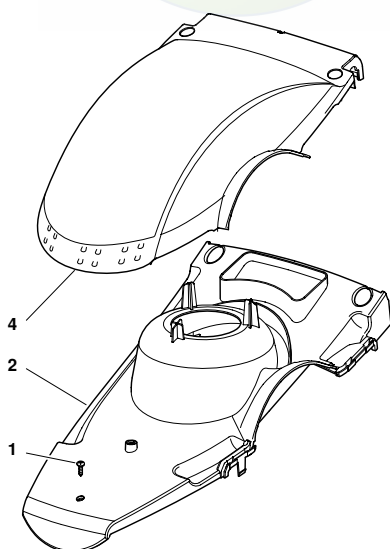

ENCLOSURE 4

2009

004.0

1 / 1

POS.	CODE	Q.TY	DESCRIZIONE	DESCRIPTION	DESCRIPTION	BESCHREIBUNG	REMARKS
1	22055037/2	1	Capottina	Cover	Capot	Haube	
2	12728450/0	1	Vite	Screw	Vis	Schraube	
3	22055059/1	1	Capottina	Cover	Capot	Haube	
4	81002006/1	1	Capottina	Cover	Capot	Haube	
5	22055064/1	1	Capottina	Cover	Capot	Haube	
6	22055063/0	1	Capottina	Cover	Capot	Haube	
7	22055049/1	1	Capottina	Cover	Capot	Haube	
11	22785205/0	1	Supporto Capottina	Support, Cover	Support Capot	Halter, Haube	
12	12728525/0	1	Vite	Screw	Vis	Schraube	
13	22055106/0	1	Capottina, Rosso	Cover, Red	Capot Rouge	Haube Rot	
13	22055107/0	1	Capottina, Giallo	Cover, Yellow	Capot Jaune	Haube Gelb	
13	22055117/0	1	Capottina, Grigio	Cover, Grey	Capot Grau	Haube Gris	
14	12728710/0	1	Vite	Screw	Vis	Schraube	

ENCLOSURE 5

2009

005.0

1 / 1

POS.	CODE	Q.TY	DESCRIZIONE	DESCRIPTION	DESCRIPTION	BESCHREIBUNG	REMARKS
1	12728524/0	1	Vite	Screw	Vis	Schraube	
2	322109723/1	1	Supporto Capottina, Grigio	Support, Cover	Support Capot	Halter, Haube	
3	22055108/0	1	Capottina Rosso	Cover Red	Capot Rouge	Haube Rot	
3	22055109/0	1	Capottina Giallo	Cover Yellow	Capot Jaune	Haube Gelb	
3	22055124/0	1	Capottina Grigio	Cover Grey	Capot Gris	Haube Grau	
4	322055479/0	1	Capottina, Rosso	Cover, Red	Capot Rouge	Haube Rot	
4	322055493/0	1	Capottina Giallo	Cover Yellow	Capot Jaune	Haube Gelb	
10	22109733/0	1	Supporto Capottina, Grigio	Support, Cover	Support Capot	Halter, Haube	
11	12728685/0	2	Vite	Screw	Vis	Schraube	
12	22055123/0	1	Capottina Grigio	Cover Grey	Capot Gris	Haube Grau	
13	12728524/0	1	Vite	Screw	Vis	Schraube	