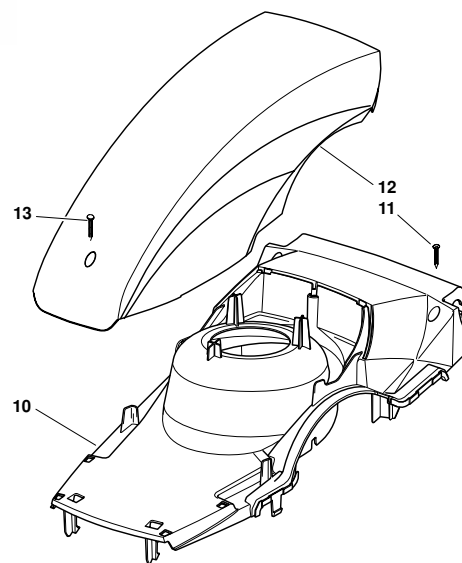

ENCLOSURE 4

2009

004.0

1 / 1

POS.	CODE	Q.TY	DESCRIZIONE	DESCRIPTION	DESCRIPTION	BESCHREIBUNG	REMARKS
1	22055037/2	1	Capottina	Cover	Capot	Haube	
2	12728450/0	1	Vite	Screw	Vis	Schraube	
3	22055059/1	1	Capottina	Cover	Capot	Haube	
4	81002006/1	1	Capottina	Cover	Capot	Haube	
5	22055064/1	1	Capottina	Cover	Capot	Haube	
6	22055063/0	1	Capottina	Cover	Capot	Haube	
7	22055049/1	1	Capottina	Cover	Capot	Haube	
11	22785205/0	1	Supporto Capottina	Support, Cover	Support Capot	Halter, Haube	
12	12728525/0	1	Vite	Screw	Vis	Schraube	
13	22055106/0	1	Capottina, Rosso	Cover, Red	Capot Rouge	Haube Rot	
13	22055107/0	1	Capottina, Giallo	Cover, Yellow	Capot Jaune	Haube Gelb	
13	22055117/0	1	Capottina, Grigio	Cover, Grey	Capot Grau	Haube Gris	
14	12728710/0	1	Vite	Screw	Vis	Schraube	

ENCLOSURE 5

2009

005.0

1 / 1

POS.	CODE	Q.TY	DESCRIZIONE	DESCRIPTION	DESCRIPTION	BESCHREIBUNG	REMARKS
1	12728524/0	1	Vite	Screw	Vis	Schraube	
2	322109723/1	1	Supporto Capottina, Grigio	Support, Cover	Support Capot	Halter, Haube	
3	22055108/0	1	Capottina Rosso	Cover Red	Capot Rouge	Haube Rot	
3	22055109/0	1	Capottina Giallo	Cover Yellow	Capot Jaune	Haube Gelb	
3	22055124/0	1	Capottina Grigio	Cover Grey	Capot Gris	Haube Grau	
4	322055479/0	1	Capottina, Rosso	Cover, Red	Capot Rouge	Haube Rot	
4	322055493/0	1	Capottina Giallo	Cover Yellow	Capot Jaune	Haube Gelb	
10	22109733/0	1	Supporto Capottina, Grigio	Support, Cover	Support Capot	Halter, Haube	
11	12728685/0	2	Vite	Screw	Vis	Schraube	
12	22055123/0	1	Capottina Grigio	Cover Grey	Capot Gris	Haube Grau	
13	12728524/0	1	Vite	Screw	Vis	Schraube	