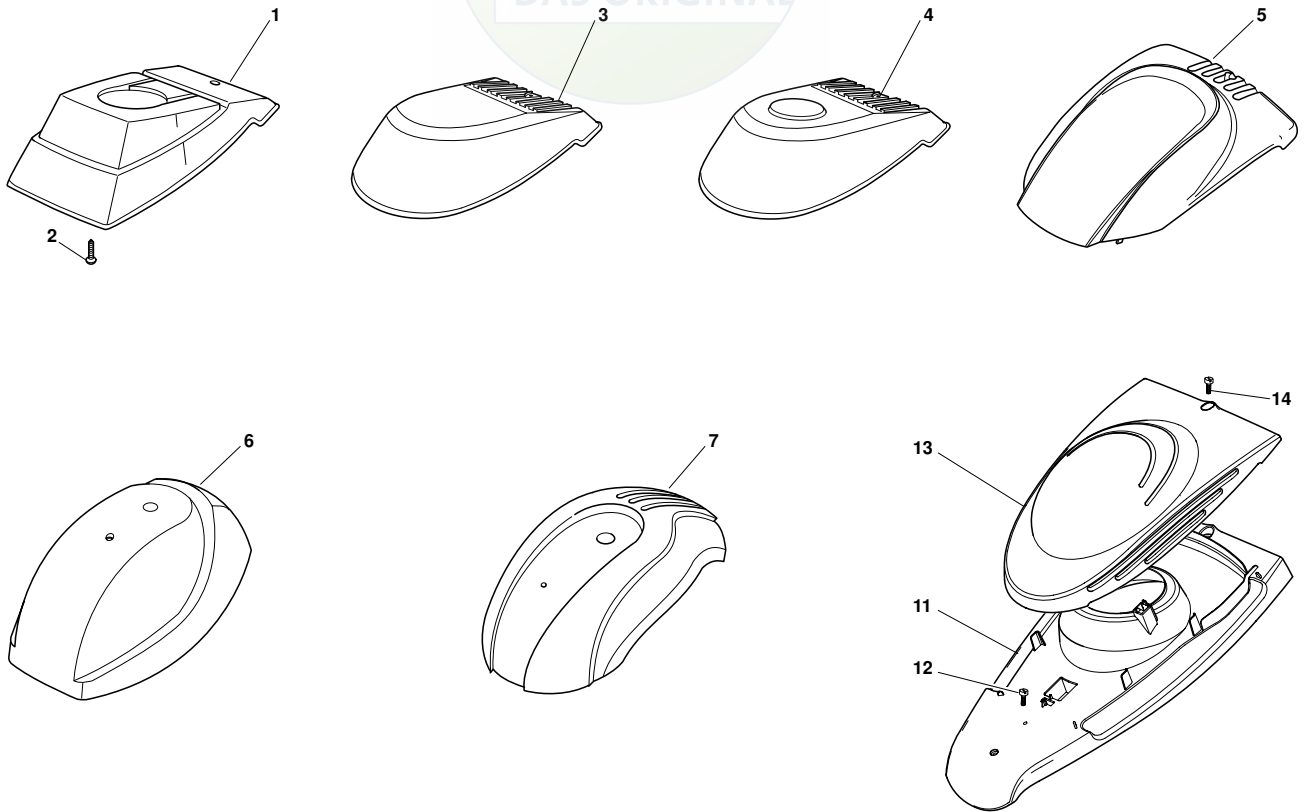

ENCLOSURE 4

2009

004.0

1 / 1

POS.	CODE	Q.TY	DESCRIZIONE	DESCRIPTION	DESCRIPTION	BESCHREIBUNG	REMARKS
1	22055037/2	1	Capottina	Cover	Capot	Haube	
2	12728450/0	1	Vite	Screw	Vis	Schraube	
3	22055059/1	1	Capottina	Cover	Capot	Haube	
4	81002006/1	1	Capottina	Cover	Capot	Haube	
5	22055064/1	1	Capottina	Cover	Capot	Haube	
6	22055063/0	1	Capottina	Cover	Capot	Haube	
7	22055049/1	1	Capottina	Cover	Capot	Haube	
11	22785205/0	1	Supporto Capottina	Support, Cover	Support Capot	Halter, Haube	
12	12728525/0	1	Vite	Screw	Vis	Schraube	
13	22055106/0	1	Capottina, Rosso	Cover, Red	Capot Rouge	Haube Rot	
13	22055107/0	1	Capottina, Giallo	Cover, Yellow	Capot Jaune	Haube Gelb	
13	22055117/0	1	Capottina, Grigio	Cover, Grey	Capot Grau	Haube Gris	
14	12728710/0	1	Vite	Screw	Vis	Schraube	

ENCLOSURE 5

2009

005.0

1 / 1

POS.	CODE	Q.TY	DESCRIZIONE	DESCRIPTION	DESCRIPTION	BESCHREIBUNG	REMARKS
1	12728524/0	1	Vite	Screw	Vis	Schraube	
2	322109723/1	1	Supporto Capottina, Grigio	Support, Cover	Support Capot	Halter, Haube	
3	22055108/0	1	Capottina Rosso	Cover Red	Capot Rouge	Haube Rot	
3	22055109/0	1	Capottina Giallo	Cover Yellow	Capot Jaune	Haube Gelb	
3	22055124/0	1	Capottina Grigio	Cover Grey	Capot Gris	Haube Grau	
4	322055479/0	1	Capottina, Rosso	Cover, Red	Capot Rouge	Haube Rot	
4	322055493/0	1	Capottina Giallo	Cover Yellow	Capot Jaune	Haube Gelb	
10	22109733/0	1	Supporto Capottina, Grigio	Support, Cover	Support Capot	Halter, Haube	
11	12728685/0	2	Vite	Screw	Vis	Schraube	
12	22055123/0	1	Capottina Grigio	Cover Grey	Capot Gris	Haube Grau	
13	12728524/0	1	Vite	Screw	Vis	Schraube	