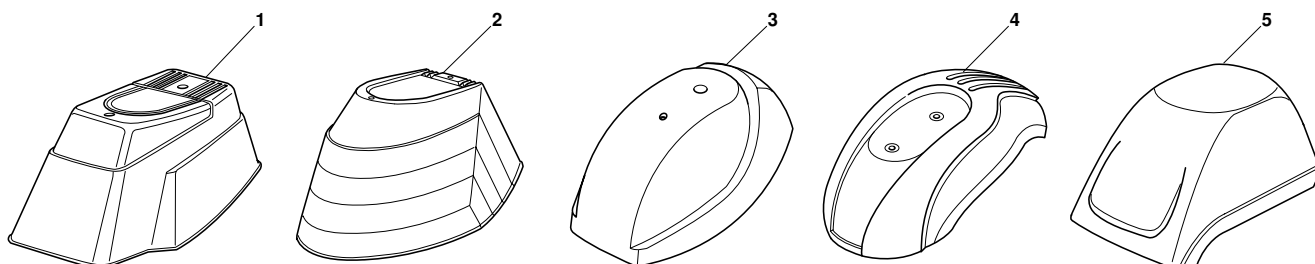

ENCLOSURE 5

2009

005.0

1 / 1

POS.	CODE	Q.TY	DESCRIZIONE	DESCRIPTION	DESCRIPTION	BESCHREIBUNG	REMARKS
1	12728524/0	1	Vite	Screw	Vis	Schraube	
2	322109723/1	1	Supporto Capottina, Grigio	Support, Cover	Support Capot	Halter, Haube	
3	22055108/0	1	Capottina Rosso	Cover Red	Capot Rouge	Haube Rot	
3	22055109/0	1	Capottina Giallo	Cover Yellow	Capot Jaune	Haube Gelb	
3	22055124/0	1	Capottina Grigio	Cover Grey	Capot Gris	Haube Grau	
4	322055479/0	1	Capottina, Rosso	Cover, Red	Capot Rouge	Haube Rot	
4	322055493/0	1	Capottina Giallo	Cover Yellow	Capot Jaune	Haube Gelb	
10	22109733/0	1	Supporto Capottina, Grigio	Support, Cover	Support Capot	Halter, Haube	
11	12728685/0	2	Vite	Screw	Vis	Schraube	
12	22055123/0	1	Capottina Grigio	Cover Grey	Capot Gris	Haube Grau	
13	12728524/0	1	Vite	Screw	Vis	Schraube	