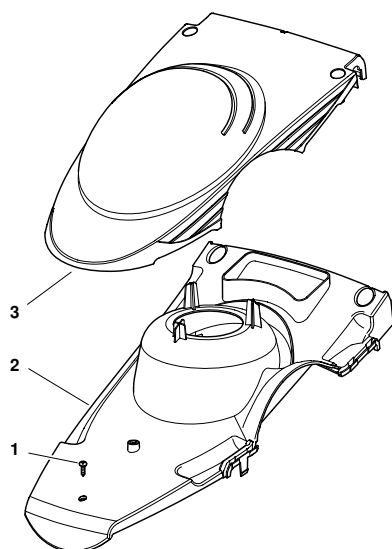

ENCLOSURE 4

2009

004.0

1 / 1

POS.	CODE	Q.TY	DESCRIZIONE	DESCRIPTION	DESCRIPTION	BESCHREIBUNG	REMARKS
1	22055037/2	1	Capottina	Cover	Capot	Haube	
2	12728450/0	1	Vite	Screw	Vis	Schraube	
3	22055059/1	1	Capottina	Cover	Capot	Haube	
4	81002006/1	1	Capottina	Cover	Capot	Haube	
5	22055064/1	1	Capottina	Cover	Capot	Haube	
6	22055063/0	1	Capottina	Cover	Capot	Haube	
7	22055049/1	1	Capottina	Cover	Capot	Haube	
11	22785205/0	1	Supporto Capottina	Support, Cover	Support Capot	Halter, Haube	
12	12728525/0	1	Vite	Screw	Vis	Schraube	
13	22055106/0	1	Capottina, Rosso	Cover, Red	Capot Rouge	Haube Rot	
13	22055107/0	1	Capottina, Giallo	Cover, Yellow	Capot Jaune	Haube Gelb	
13	22055117/0	1	Capottina, Grigio	Cover, Grey	Capot Grau	Haube Gris	
14	12728710/0	1	Vite	Screw	Vis	Schraube	

ENCLOSURE 5

2009

005.0

1 / 1

POS.	CODE	Q.TY	DESCRIZIONE	DESCRIPTION	DESCRIPTION	BESCHREIBUNG	REMARKS
1	12728524/0	1	Vite	Screw	Vis	Schraube	
2	322109723/1	1	Supporto Capottina, Grigio	Support, Cover	Support Capot	Halter, Haube	
3	22055108/0	1	Capottina Rosso	Cover Red	Capot Rouge	Haube Rot	
3	22055109/0	1	Capottina Giallo	Cover Yellow	Capot Jaune	Haube Gelb	
3	22055124/0	1	Capottina Grigio	Cover Grey	Capot Gris	Haube Grau	
4	322055479/0	1	Capottina, Rosso	Cover, Red	Capot Rouge	Haube Rot	
4	322055493/0	1	Capottina Giallo	Cover Yellow	Capot Jaune	Haube Gelb	
10	22109733/0	1	Supporto Capottina, Grigio	Support, Cover	Support Capot	Halter, Haube	
11	12728685/0	2	Vite	Screw	Vis	Schraube	
12	22055123/0	1	Capottina Grigio	Cover Grey	Capot Gris	Haube Grau	
13	12728524/0	1	Vite	Screw	Vis	Schraube	