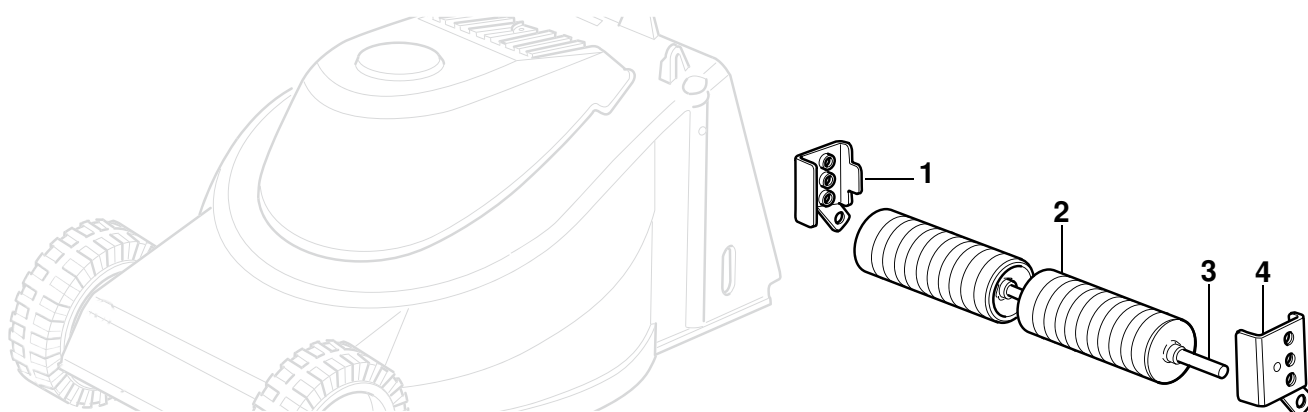

POS.	CODE	Q.TY	DESCRIZIONE	DESCRIPTION	DESCRIPTION	BESCHREIBUNG	REMARKS
1	81005097/1	1	Supporto Ruota Dx	Support, R Wheel	Support Roue Droit	Halter, Rad R	
2	22670010/1	2	Roller	Roller	Roller	Roller	
3	22519807/0	1	Perno	Pin	Pivot	Bolzen	
4	81005099/1	1	Supporto Ruota Sx	Support, L Wheel	Support, G Roue	Halter, Rad Linker