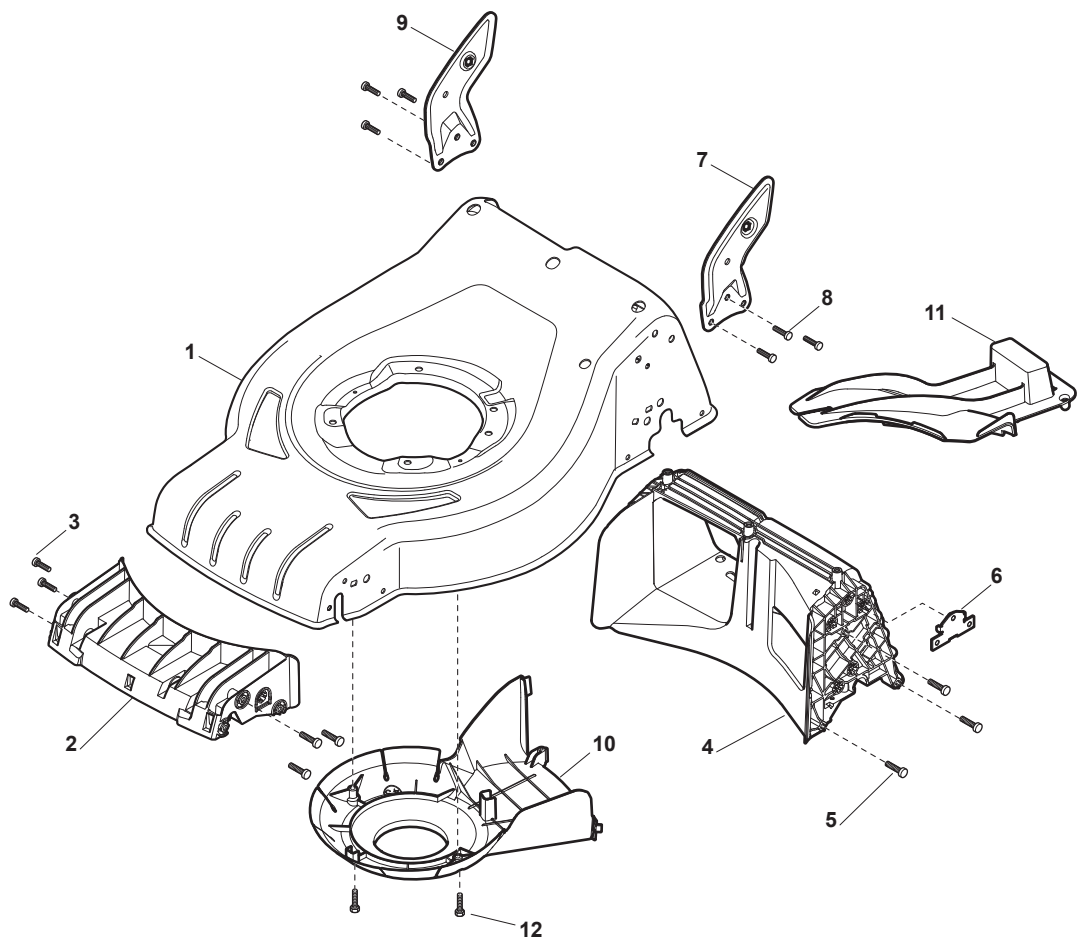

Deck - CR

POS	PART. NO	Q.ty	DESCRIPTION	DESCRIZIONE	DESCRIPTION	BESCHREIBUNG	REMARKS
1	381004729/0	1	Deck Grey	Chassis Grigio	Châssis Gris	Gehäuse Grau	
1	381004613/0	1	Deck Red	Chassis Rosso	Châssis Rouge	Gehäuse Rot	Side Discharge
2	322108301/1	1	Front Conveyor Assy	Convogl. Anteriore	Ens. Convoyeur Avant	Hinterleitblechvorder	
3	112728699/0	6	Screw	Vite	Vis	Schraube	
4	322108302/0	1	Rear Conveyor Assy	Convogl. Posteriore	Ens. Convoyeur Post.	Hinterleitblechsatz	
5	112728699/0	6	Screw	Vite	Vis	Schraube	
6	322545213/0	2	Plate	Piastrina	Plaquette	Plättchen	
7	381005139/0	1	Bracket, L	Staffa Sx	Etrier Gauche	Steigbügel, Linke	
8	112727801/0	6	Screw	Vite	Vis	Schraube	
9	381005137/0	1	Bracket, R	Staffa Dx	Etrier Droit	Steigbügel, Rechte	
10	322060242/0	1	Protection, Belt	Carter Cinghia	Protection Courroie	Schutz, Riemen	
11	322140239/0	1	Deflector	Deflettore	Deflecteur	Abweiser	
12	112728530/0	2	Screw	Vite	Vis	Schraube