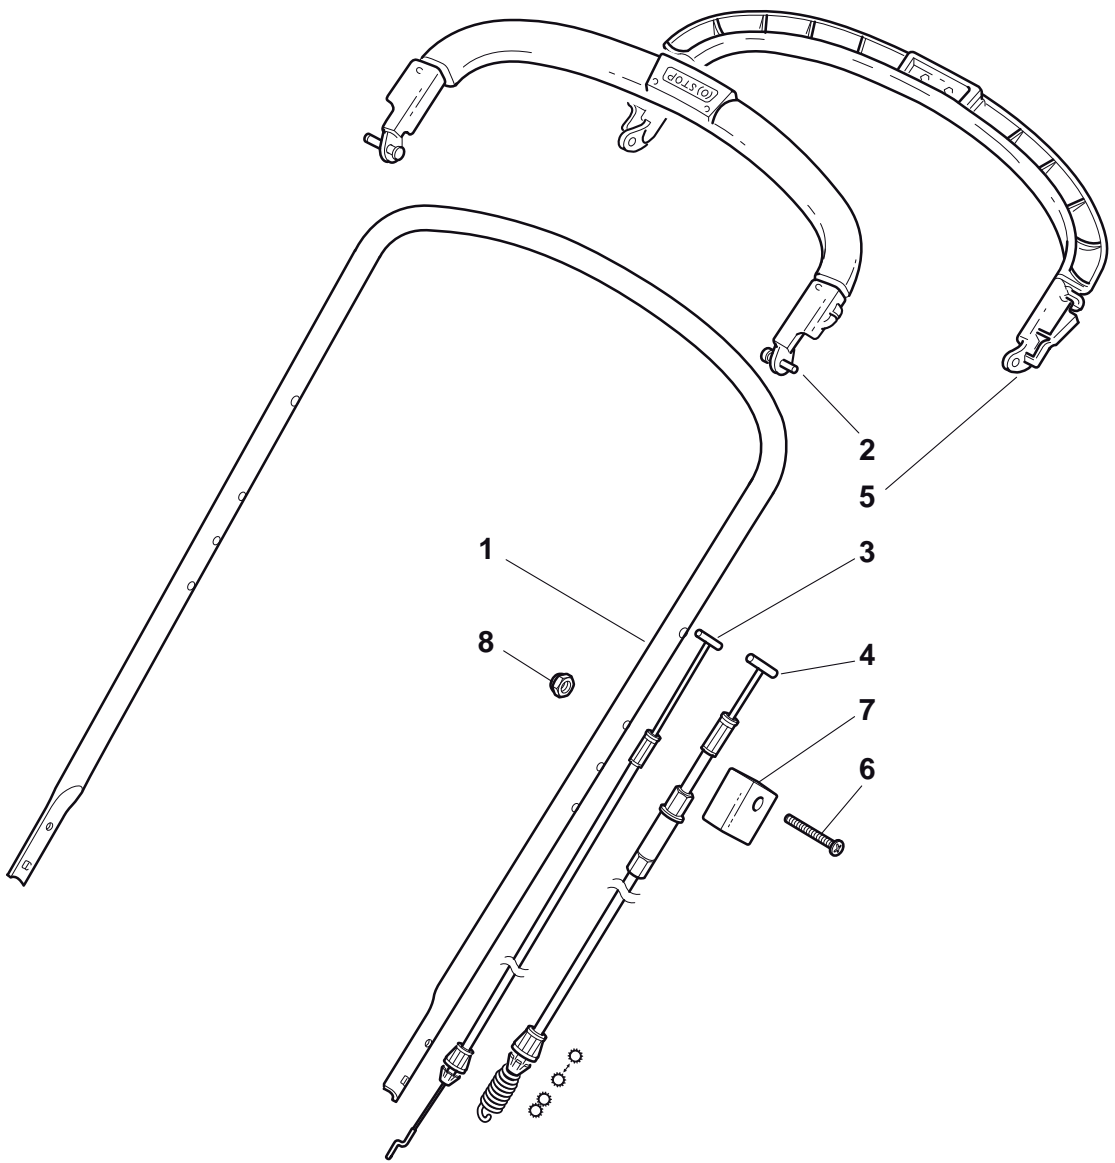

Handle, Upper Part							
POS	PART. NO	Q.ty	DESCRIPTION	DESCRIZIONE	DESCRIPTION	BESCHREIBUNG	REMARKS
1	381006618/1	1	Handle, Upper Part	Manico, Parte Sup	Mancheron, Partie Superieure	Holm, Oberteil	Black
1	381006632/1	1	Handle, Upper Part	Manico, Parte Sup	Mancheron, Partie Superieure	Holm, Oberteil	Yellow
2	381003330/0	1	Lever, Engine Brake	Leva Freno Motore	Levier Frein Moteur	Hebel, Motorbremse	
3	181000642/1	1	Cable, Thread Engine Brake	Cavo Freno Motore	Cable Frein Moteur	Kabel, Motorbremse	for B&S 625-675 Series
3	181000688/0	1	Cable, Thread Engine Brake	Cavo Freno Motore	Cable Frein Moteur	Kabel, Motorbremse	for GGP 140-160-196 Engine
3	181000689/0	1	Cable, Thread Engine Brake	Cavo Freno Motore	Cable Frein Moteur	Kabel, Motorbremse	for Tecumseh Engine
3	181000777/0	1	Cable, Thread Engine Brake	Cavo Freno Motore	Cable Frein Moteur	Kabel, Motorbremse	for GGP 150 cc Engine
3	181000777/0	1	Cable, Thread Engine Brake	Cavo Freno Motore	Cable Frein Moteur	Kabel, Motorbremse	for GGP 150 cc Engine
3	181030061/0	1	Cable, Thread Engine Brake	Cavo Freno Motore	Cable Frein Moteur	Kabel, Motorbremse	for Honda Engine/B&S 850 Series
4	381000697/0	1	Cable, Rear Drive	Cavo Comando Trazione	Câble, Comm. Traction	Kabel, Antrieb	
5	381003297/1	1	Driving Lever	Leva Trazione	Levier Traction	Antriebhebel	
6	112727783/0	1	Screw	Vite	Vis	Schraube	
7	322551640/0	1	Plate	Piastrina	Plaquette	Plättchen	
8	112154510/0	1	Nut	Dado	Ecrou	Mutter