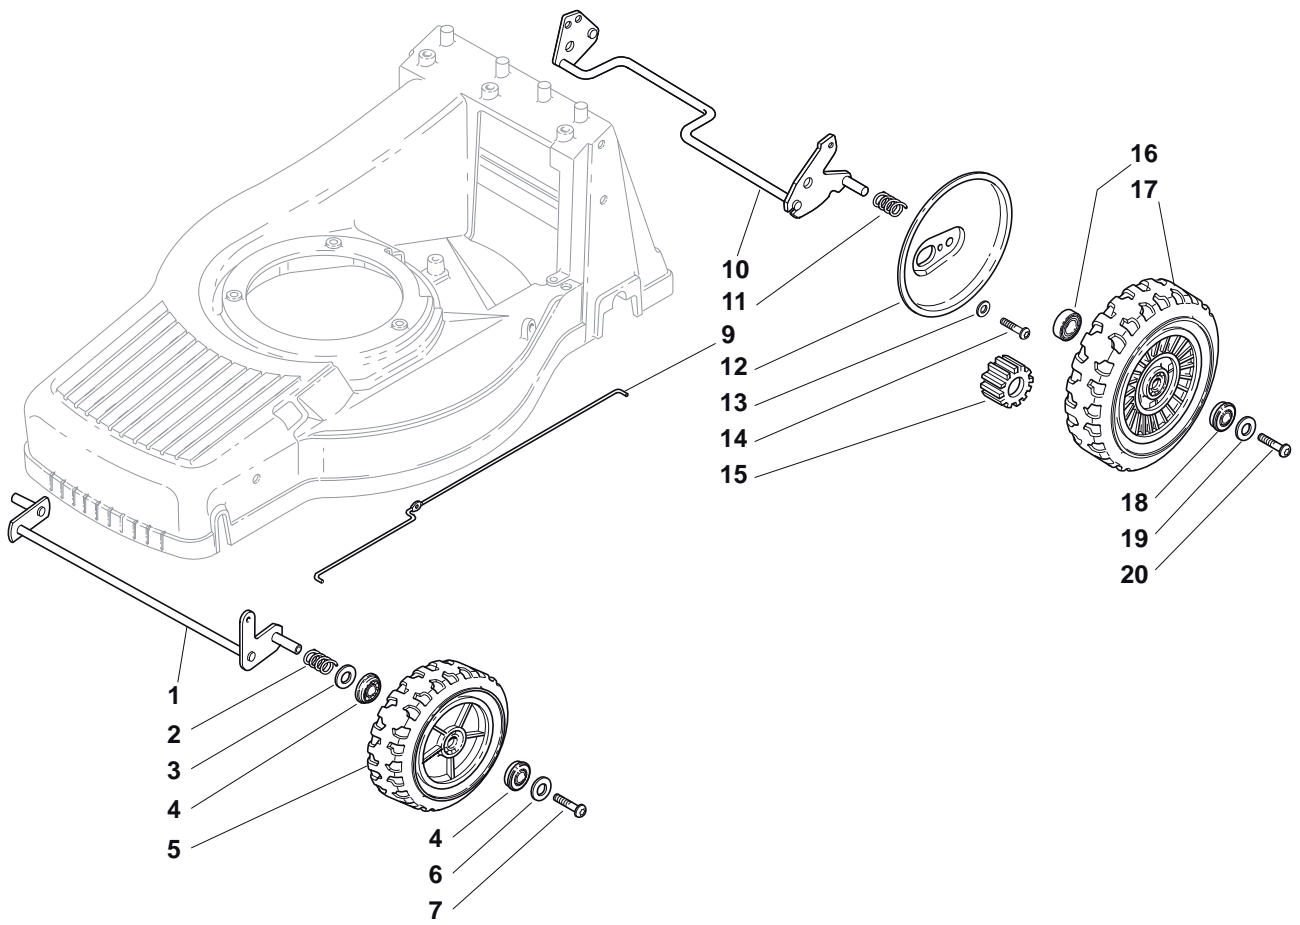

Wheels

Ø 170 - 190/215

POS	PART. NO	Q.ty	DESCRIPTION	DESCRIZIONE	DESCRIPTION	BESCHREIBUNG	REMARKS
1	381002847/0	1	Axle, Front Wheels	Asse Ruote Anteriori	Axe Roues Avant	Achse, Vorderrad	
2	122430210/0	2	Spring	Molla	Ressort	Feder	
3	112521370/0	2	Washer	Rosetta	Rondelle	Scheibe	
4	122122200/0	4	Bearing	Cuscinetto	Coussinet	Lager	
5	381007351/0	2	Wheel Ø 170	Ruota Ø 170	Roue Ø 170	Rad Ø 170	
6	112521460/0	2	Washer	Rosetta	Rondelle	Scheibe	
7	112735662/1	2	Screw	Vite	Vis	Schraube	
9	122033323/0	1	Rod, Height Adjustment Control	Asta Comando Regolazione Altezza	Tige Commande Reglage Hauteur	Stange, Höheverstellung	
10	381002823/0	1	Axle, Rear Wheels	Asse Ruote Posteriore	Axe Roues Arriere	Achse, Hinterrad	
11	122430215/0	2	Spring	Molla	Ressort	Feder	
12	322600121/0	2	Protection, Wheel	Protezione Ruote	Protection Roue	Schütz, Räder	
13	112521460/0	2	Washer	Rosetta	Rondelle	Scheibe	
14	112735662/1	2	Screw	Vite	Vis	Schraube	
15	122570125/0	2	Pinion	Pignone	Pignon	Ritzel	
16	119216038/0	2	Bearing	Cuscinetto	Coussinet	Lager	
17	381007361/0	2	Wheel Ø 190	Ruota Ø 190	Roue Ø190	Rad Ø 190	
17	381007362/0	2	Wheel Ø 215	Ruota Ø 215	Roue Ø 215	Rad Ø 215	
18	122122201/0	2	Bearing	Cuscinetto	Coussinet	Lager	
19	112521460/0	2	Washer	Rosetta	Rondelle	Scheibe	
20	112735662/1	2	Screw	Vite	Vis	Schraube