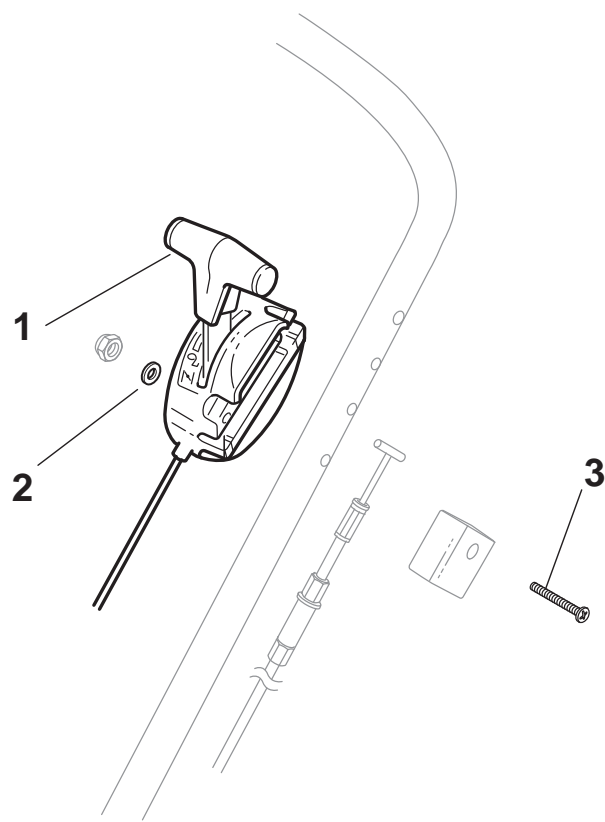

Throttle Cable							
POS	PART. NO	Q.ty	DESCRIPTION	DESCRIZIONE	DESCRIPTION	BESCHREIBUNG	REMARKS
1	181007126/0	1	Throttle Cable	Cavo Acceleratore	Cable, Accelérateur	Gashebel Kabel	for Honda Engine
1	181007127/1	1	Throttle Cable	Cavo Acceleratore	Cable, Accelérateur	Gashebel Kabel	for B&S Capro-GGP Engine
1	181007128/0	1	Throttle Cable	Cavo Acceleratore	Cable, Accelérateur	Gashebel Kabel	for B&S Delux-GGP Engine
2	112523040/0	1	Washer	Rosetta	Rondelle	Scheibe	
3	112727787/0	1	Screw	Vite	Vis	Schraube