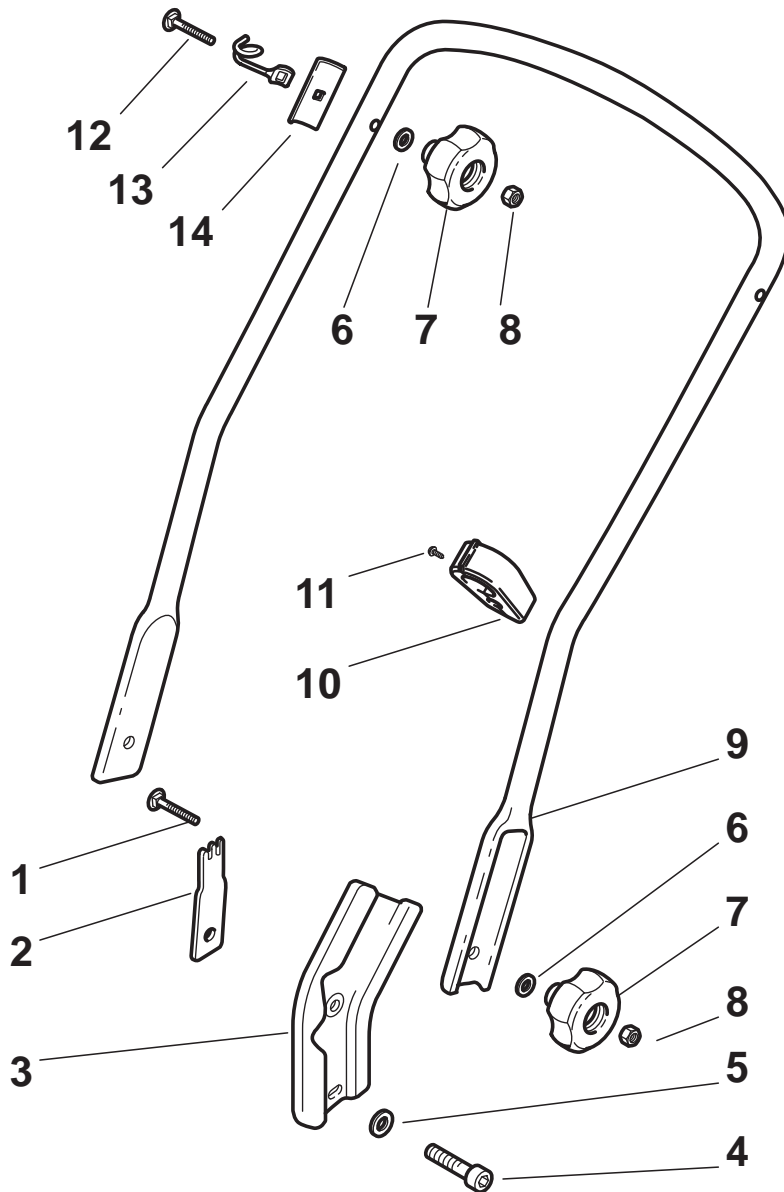

## TU 554 TR TU 554 TR/E

- Use GLOBAL GARDEN PRODUCT Genuine Spare Parts specified in the parts list for repair and/or replacement.
- The contents described in the parts list may change due to improvement.
- The drawings of the spare parts are only indicative and might not represent the part in question exactly.
- The indications "right" - "left" - "front" - "rear" refer to the position of the operator when using the machine.
- When placing orders of parts for repair and/or replacement, make sure that the illustrated parts list is the one applying to the machine's year of manufacture, as shown on the identification plate attached to the machine.

Handle, Lower Part							
POS	PART. NO	Q.ty	DESCRIPTION	DESCRIZIONE	DESCRIPTION	BESCHREIBUNG	REMARKS
1	112820655/0	2	Screw	Vite	Vis	Schraube	
2	322551635/0	1	Plate For Handle	Piastrina Fissaggio Manico	Plaque Fixage Mancheron	Platte Holmbefestigung	
3	322778405/0	2	Support	Supporto	Support	Halter	
4	112760515/0	2	Screw	Vite	Vis	Schraube	
5	112521350/0	2	Washer	Rosetta	Rondelle	Scheibe	
6	112521350/0	4	Washer	Rosetta	Rondelle	Scheibe	
7	322399810/0	4	Knob	Manopolina	Poignée	Griff	
8	112361005/0	4	Nut	Dado	Ecrou	Mutter	
9	381006613/0	1	Handle, Lower Part	Manico, Parte Inferiore	Mancheron, Partie Inferieure	Holm, Unterteil	Black
9	381006631/0	1	Handle, Lower Part	Manico, Parte Inferiore	Mancheron, Partie Inferieure	Holm, Unterteil	Yellow
10	322192001/0	1	Anchor Clamp	Fascetta Ancoraggio	Collier	Bowdenzughalter	
11	112728691/0	1	Screw	Vite	Vis	Schraube	
12	112820655/0	2	Screw	Vite	Vis	Schraube	
13	122430311/0	1	Guide Spring	Molla Guida	Ressort De Guide	Feder Führer	
14	322545137/0	2	Plate For Handle Fastening	Piastrina Fissaggio Manico	Plaque Fixage Mancheron	Platte Holmbefestigung	