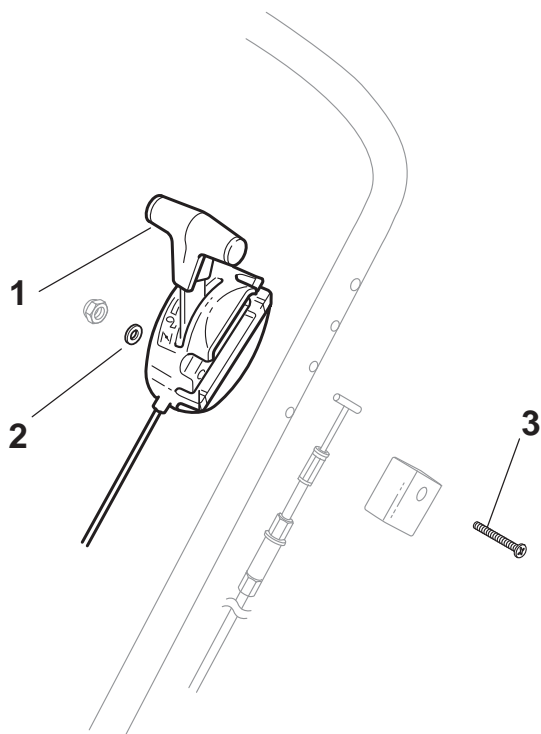

ILLUSTRATED PARTS LIST

TU 554 TR-R 4S TU 554 TRE-R 4S

- Use GLOBAL GARDEN PRODUCT Genuine Spare Parts specified in the parts list for repair and/or replacement.
- The contents described in the parts list may change due to improvement.
- The drawings of the spare parts are only indicative and might not represent the part in question exactly.
- The indications "right" - "left" - "front" - "rear" refer to the position of the operator when using the machine.
- When placing orders of parts for repair and/or replacement, make sure that the illustrated parts list is the one applying to the machine's year of manufacture, as shown on the identification plate attached to the machine.

Throttle Cable							
POS	PART. NO	Q.ty	DESCRIPTION	DESCRIZIONE	DESCRIPTION	BESCHREIBUNG	REMARKS
1	181007126/0	1	Throttle Cable	Cavo Acceleratore	Cable, Accelérateur	Gashebel Kabel	for Honda Engine
1	181007127/1	1	Throttle Cable	Cavo Acceleratore	Cable, Accelérateur	Gashebel Kabel	for B&S Capro-GGP Engine
1	181007128/0	1	Throttle Cable	Cavo Acceleratore	Cable, Accelérateur	Gashebel Kabel	for B&S Delux-GGP Engine
2	112523040/0	1	Washer	Rosetta	Rondelle	Scheibe	
3	112727787/0	1	Screw	Vite	Vis	Schraube	