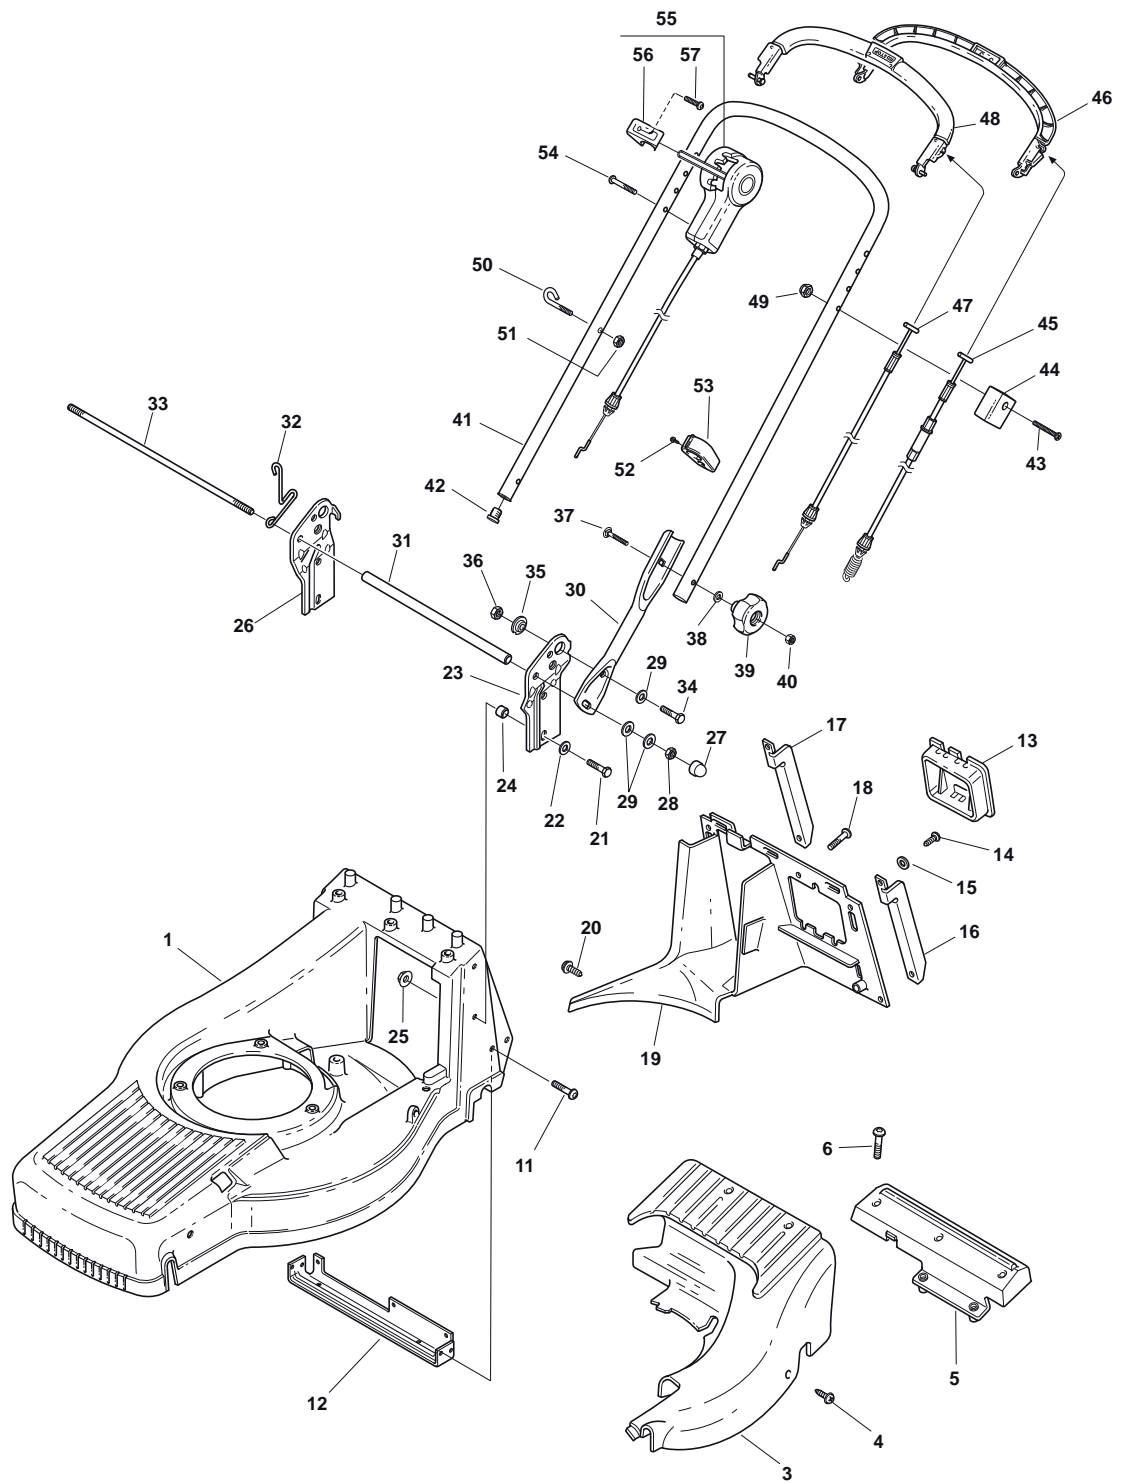

Deck							
POS	PART. NO	Q.ty	DESCRIPTION	DESCRIZIONE	DESCRIPTION	BESCHREIBUNG	REMARKS
1	381002662/0	1	Deck Red	Chassis Rosso	Châssis Rouge	Gehäuse Rot	
3	322060155/1	1	Protection, Red	Carter, Rosso	Protection, Rouge	Schutz, Rot	
4	112728300/0	3	Screw	Vite	Vis	Schraube	
5	322785164/0	1	Stone Guard Fulcrum	Fulcro Parasassi	Point D'Appui Parepierres	Drehpunkt Prallblech	
6	112735664/0	3	Screw	Vite	Vis	Schraube	
11	112735592/0	4	Screw	Vite	Vis	Schraube	
12	322608521/0	1	Rear Stiffening	Rinforzo Posteriore	Réinforcement Arriere	Hinterverstärkung	
13	322109531/0	1	Cover	Capottina	Capot	Haube	
14	112728124/0	5	Screw	Vite	Vis	Schraube	
15	112523040/0	3	Washer	Rosetta	Rondelle	Scheibe	
16	322775183/0	1	Bracket, L	Staffa Sx	Etrier Gauche	Steigbügel, Linke	
17	322775185/0	1	Bracket, R	Staffa Dx	Etrier Droit	Steigbügel, Rechte	
18	112735664/0	1	Screw	Vite	Vis	Schraube	
19	322108278/0	1	Rear Conveyor Assy	Convogl. Posteriore	Convoyeur Post.	Hinterleitblechsatz	
20	112728300/0	1	Screw	Vite	Vis	Schraube	
21	112793102/0	4	Screw	Vite	Vis	Schraube	
22	112521350/0	4	Washer	Rosetta	Rondelle	Scheibe	
23	322778411/0	1	Bracket, L	Staffa Sx	Etrier Gauche	Steigbügel, Linke	
24	122041959/0	2	Bush	Bussola	Douille	Büchse	
25	112293201/0	4	Nut	Dado	Ecrou	Mutter	
26	322778413/0	1	Bracket, R	Staffa Dx	Etrier Droit	Steigbügel, Rechte	
27	118203854/0	2	Protection	Cappuccio	Capuchon	Stecker	
28	112293200/0	2	Nut	Dado	Ecrou	Mutter	
29	112523060/0	6	Washer	Rosetta	Rondelle	Scheibe	
30	381006614/0	2	Handle, Lower Part	Manico, Parte Inferiore	Mancheron, Partie Inferieure	Holm, Unterteil	
31	322869711/0	1	Spacer	Distanziale	Entretoise	Distanzring	
32	122430312/0	1	Guide Spring	Molla Guida	Ressort De Guide	Feder Führer	
33	122517702/0	1	Fulcrum Pin	Perno Fulcro	Pivot	Gelenkpunkt	
34	112793301/0	2	Screw	Vite	Vis	Schraube	
35	322041955/0	2	Bush	Bussola	Douille	Büchse	
36	112293200/0	2	Nut	Dado	Ecrou	Mutter	
37	112819110/0	2	Screw	Vite	Vis	Schraube	
38	122680006/1	2	Washer	Rosetta	Rondelle	Scheibe	
39	322399804/1	2	Knob	Manopolina	Poignée	Griff	
40	112293200/0	2	Nut	Dado	Ecrou	Mutter	
41	381006619/1	1	Handle, Upper Part	Manico, Parte Sup	Mancheron, Partie Superieure	Holm, Oberteil	
42	118566110/0	2	Cap	Puntale	Bouchon	Gummistopfen	
43	112727786/0	1	Screw	Vite	Vis	Schraube	
44	322551640/0	1	Plate	Piastrina	Plaquette	Plättchen	
45	381000697/0	1	Cable, Rear Drive	Cavo Comando Trazione	Câble, Comm. Traction	Kabel, Antrieb	
46	381003297/1	1	Driving Lever	Leva Trazione	Levier Traction	Antriebhebel	
47	181000686/0	1	Cable, Thread Engine Brake	Cavo Freno Motore	Cable Frein Moteur	Kabel, Motorbremse	for B&S 450-500 Series
47	181000688/0	1	Cable, Thread Engine Brake	Cavo Freno Motore	Cable Frein Moteur	Kabel, Motorbremse	for B&S 625-675 Series
47	181000688/0	1	Cable, Thread Engine Brake	Cavo Freno Motore	Cable Frein Moteur	Kabel, Motorbremse	for GGP 140-160-196 Engine
47	181000777/0	1	Cable, Thread Engine Brake	Cavo Freno Motore	Cable Frein Moteur	Kabel, Motorbremse	for GGP 150cc/ B&S 700 Series
47	181030061/0	1	Cable, Thread Engine Brake	Cavo Freno Motore	Cable Frein Moteur	Kabel, Motorbremse	for Honda Engine/B&S 850 Series
48	381003298/1	1	Lever, Engine Brake	Leva Freno Motore	Levier Frein Moteur	Hebel, Motorbremse	
48	381003330/0	1	Lever, Engine Brake	Leva Freno Motore	Levier Frein Moteur	Hebel, Motorbremse	
49	112154510/0	1	Nut	Dado	Ecrou	Mutter	
50	122430313/0	1	Guide Spring	Molla Guida	Ressort De Guide	Feder Führer	
51	112292100/0	1	Nut	Dado	Ecrou	Mutter	
52	112728691/0	3	Screw	Vite	Vis	Schraube	
53	322192001/0	3	Anchor Clamp	Fascetta Ancoraggio	Collier	Bowdenzughalter	
54	112728702/0	2	Screw	Vite	Vis	Schraube	
55	381007098/0	1	Cable, Speed Drive Control	Cavo Comando Marce	Cable, Comm. Changement Vitesse	Kabel, Gängeschaltun	
56	322399809/0	1	Knob	Manopolina	Poignée	Griff	
57	112728300/0	2	Screw	Vite	Vis	Schraube