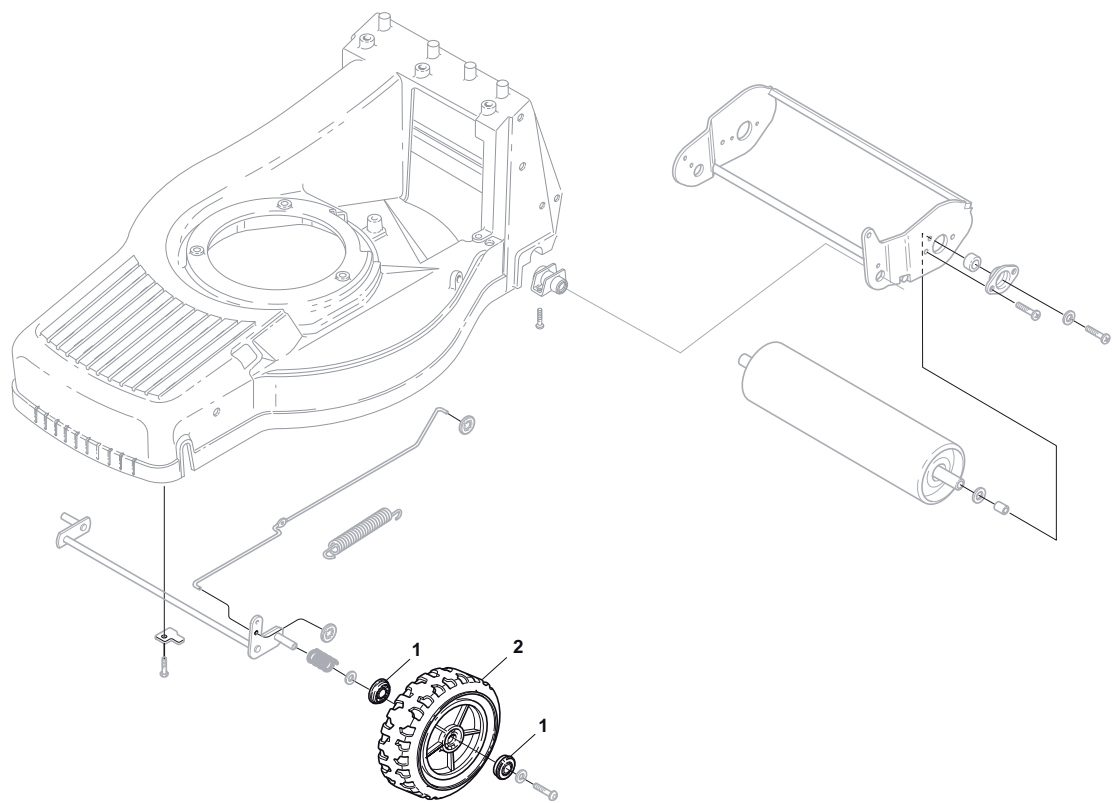

Wheels

POS	PART. NO	Q.ty	DESCRIPTION	DESCRIZIONE	DESCRIPTION	BESCHREIBUNG	REMARKS
1	122122200/0	4	Bearing	Cuscinetto	Coussinet	Lager	
2	381007351/0	2	Wheel Ø 170	Ruota Ø 170	Roue Ø 170	Rad Ø 170