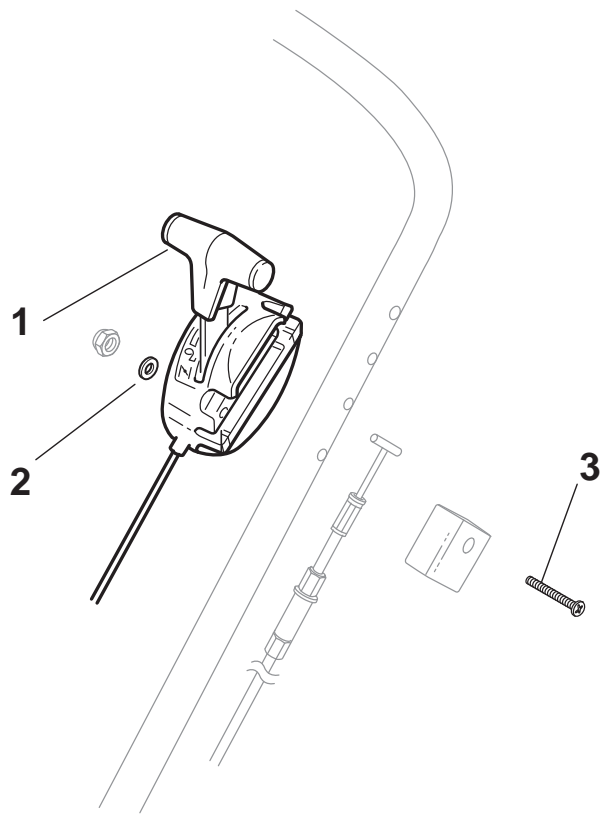

Throttle Cable							
POS	PART. NO	Q.ty	DESCRIPTION	DESCRIZIONE	DESCRIPTION	BESCHREIBUNG	REMARKS
1	181007126/0	1	Throttle Cable	Cavo Acceleratore	Cable, Accelérateur	Gashebel Kabel	for Honda Engine
1	181007127/1	1	Throttle Cable	Cavo Acceleratore	Cable, Accelérateur	Gashebel Kabel	for B&S Capro-GGP Engine
1	181007128/0	1	Throttle Cable	Cavo Acceleratore	Cable, Accelérateur	Gashebel Kabel	for B&S Delux-GGP Engine
2	112523040/0	1	Washer	Rosetta	Rondelle	Scheibe	
3	112727787/0	1	Screw	Vite	Vis	Schraube