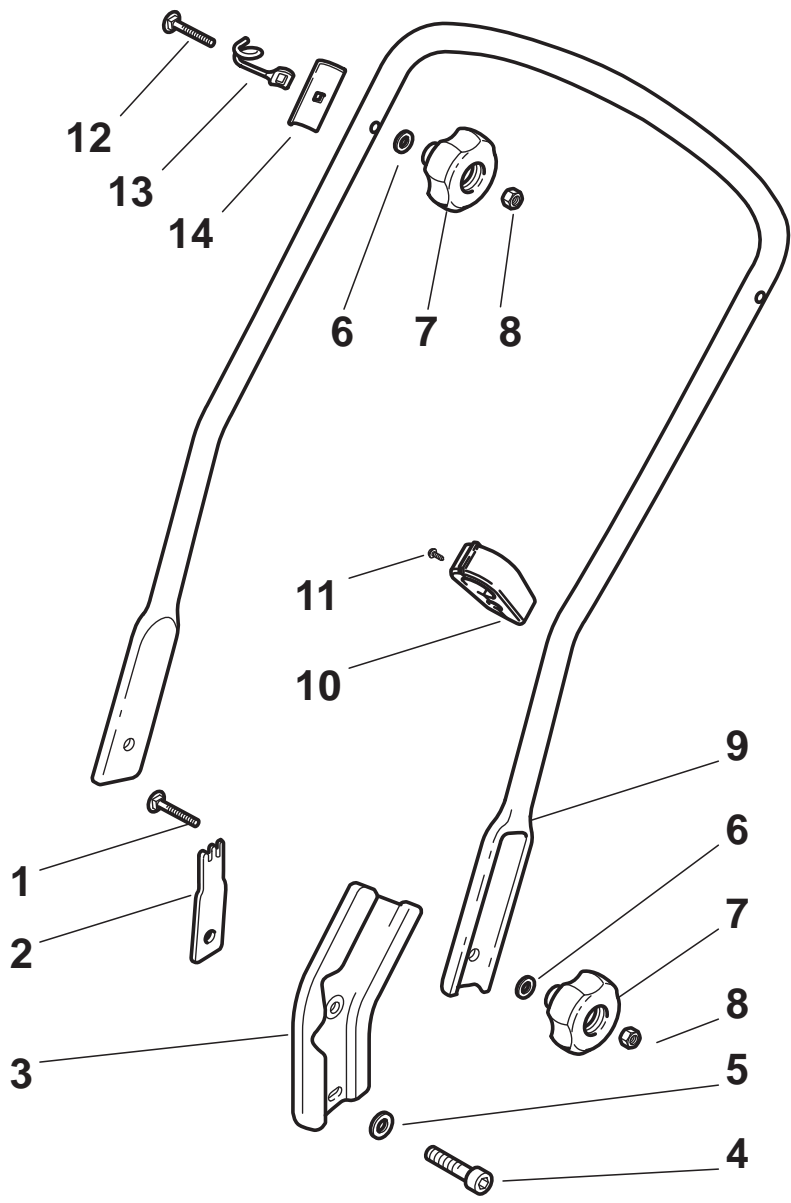

# ILLUSTRATED PARTS LIST

## TU 504 TR TU 504 TR/E

- Use GLOBAL GARDEN PRODUCT Genuine Spare Parts specified in the parts list for repair and/or replacement.
- The contents described in the parts list may change due to improvement.
- The drawings of the spare parts are only indicative and might not represent the part in question exactly.
- The indications "right" - "left" - "front" - "rear" refer to the position of the operator when using the machine.
- When placing orders of parts for repair and/or replacement, make sure that the illustrated parts list is the one applying to the machine's year of manufacture, as shown on the identification plate attached to the machine.

Handle, Lower Part							
POS	PART. NO	Q.ty	DESCRIPTION	DESCRIZIONE	DESCRIPTION	BESCHREIBUNG	REMARKS
1	112820655/0	2	Screw	Vite	Vis	Schraube	
2	322551635/0	1	Plate For Handle	Piastrina Fissaggio Manico	Plaque Fixage Mancheron	Platte Holmbefestigung	
3	322778405/0	2	Support	Supporto	Support	Halter	
4	112760515/0	2	Screw	Vite	Vis	Schraube	
5	112521350/0	2	Washer	Rosetta	Rondelle	Scheibe	
6	112521350/0	4	Washer	Rosetta	Rondelle	Scheibe	
7	322399810/0	4	Knob	Manopolina	Poignée	Griff	
8	112361005/0	4	Nut	Dado	Ecrou	Mutter	
9	381006613/0	1	Handle, Lower Part	Manico, Parte Inferiore	Mancheron, Partie Inferieure	Holm, Unterteil	Black
9	381006631/0	1	Handle, Lower Part	Manico, Parte Inferiore	Mancheron, Partie Inferieure	Holm, Unterteil	Yellow
10	322192001/0	1	Anchor Clamp	Fascetta Ancoraggio	Collier	Bowdenzughalter	
11	112728691/0	1	Screw	Vite	Vis	Schraube	
12	112820655/0	2	Screw	Vite	Vis	Schraube	
13	122430311/0	1	Guide Spring	Molla Guida	Ressort De Guide	Feder Führer	
14	322545137/0	2	Plate For Handle Fastening	Piastrina Fissaggio Manico	Plaque Fixage Mancheron	Platte Holmbefestigung	