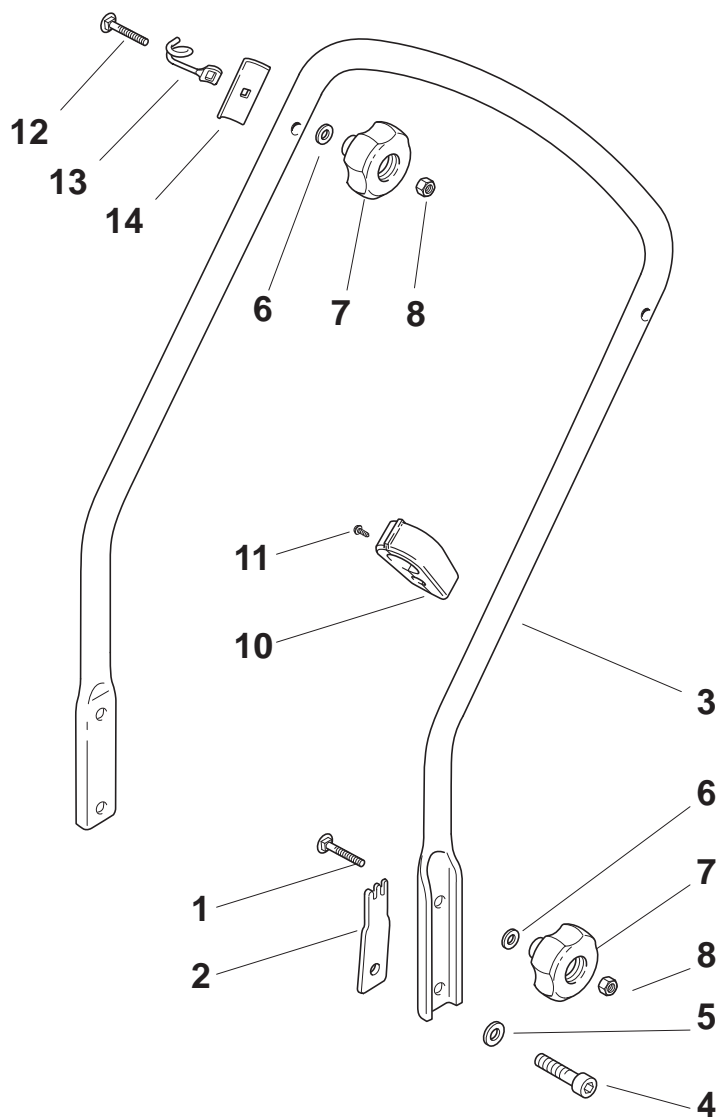

Handle, Lower Part							
POS	PART. NO	Q.ty	DESCRIPTION	DESCRIZIONE	DESCRIPTION	BESCHREIBUNG	REMARKS
1	112820655/0	2	Screw	Vite	Vis	Schraube	
2	322551635/0	2	Plate For Handle	Piastrina Fissaggio Manico	Plaquette Fixage Mancheron	Platte Holmbefestigung	
3	381006641/0	1	Handle, Lower Part	Manico, Parte Inferiore	Mancheron, Partie Inferieure	Holm, Unterteil	
4	112760515/0	2	Screw	Vite	Vis	Schraube	
5	112521350/0	2	Washer	Rosetta	Rondelle	Scheibe	
6	112521350/0	4	Washer	Rosetta	Rondelle	Scheibe	
7	322399810/0	4	Knob	Manopolina	Poignée	Griff	
8	112361005/0	4	Nut	Dado	Ecrou	Mutter	
10	322192001/0	1	Anchor Clamp	Fascetta Ancoraggio	Collier	Bowdenzughalter	
11	112728691/0	1	Screw	Vite	Vis	Schraube	
12	112820655/0	2	Screw	Vite	Vis	Schraube	
13	122430311/0	1	Guide Spring	Molla Guida	Ressort De Guide	Feder Führer	
14	322545137/0	2	Plate For Handle Fastening	Piastrina Fissaggio Manico	Plaquette Fixage Mancheron	Platte Holmbefestigung