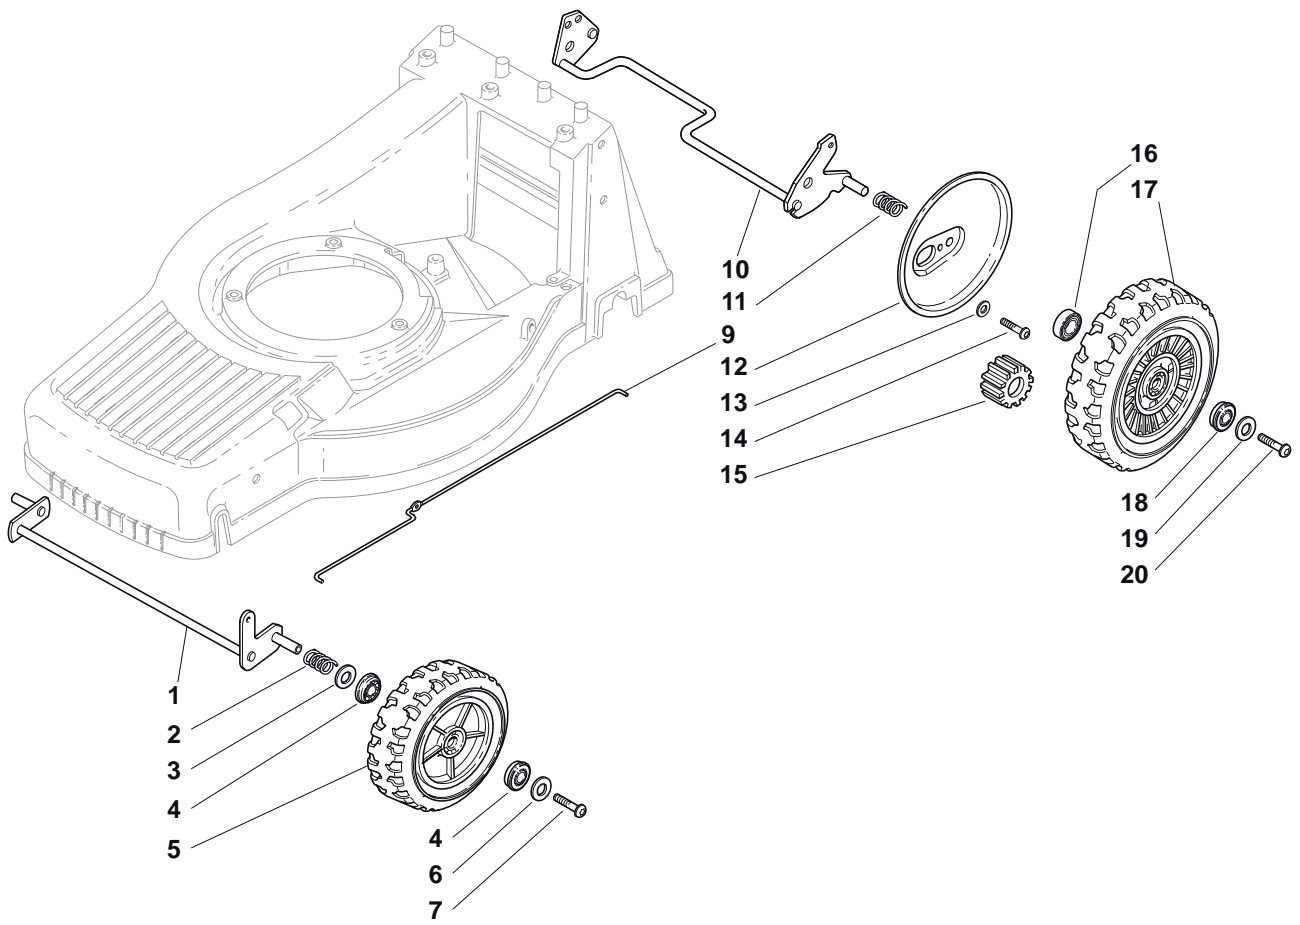

Wheels

Ø 170 - 190/215

POS	PART. NO	Q.ty	DESCRIPTION	DESCRIZIONE	DESCRIPTION	BESCHREIBUNG	REMARKS
1	381002845/0	1	Axle, Front Wheels	Asse Ruote Anteriori	Axe Roues Avant	Achse, Vorderrad	
2	122430210/0	2	Spring	Molla	Ressort	Feder	
3	112521370/0	2	Washer	Rosetta	Rondelle	Scheibe	
4	122122200/0	4	Bearing	Cuscinetto	Coussinet	Lager	
5	381007351/0	2	Wheel Ø 170	Ruota Ø 170	Roue Ø 170	Rad Ø 170	
6	112521460/0	2	Washer	Rosetta	Rondelle	Scheibe	
7	112735662/1	2	Screw	Vite	Vis	Schraube	
9	122033322/0	1	Rod, Height Adjustment Control	Asta Comando Regolazione Altezza	Tige Commande Reglage Hauteur	Stange, Höheverstellung	
10	381002823/0	1	Axle, Rear Wheels	Asse Ruote Posteriore	Axe Roues Arriere	Achse, Hinterrad	
11	122430215/0	2	Spring	Molla	Ressort	Feder	
12	322600121/0	2	Protection, Wheel	Protezione Ruote	Protection Roue	Schütz, Räder	
13	112521460/0	2	Washer	Rosetta	Rondelle	Scheibe	
14	112735662/1	2	Screw	Vite	Vis	Schraube	
15	122570125/0	2	Pinion	Pignone	Pignon	Ritzel	
17	381007361/0	2	Wheel Ø 190	Ruota Ø 190	Roue Ø 190	Rad Ø 190	
17	381007362/0	2	Wheel Ø 215	Ruota Ø 215	Roue Ø 215	Rad Ø 215	
18	122122201/0	4	Bearing	Cuscinetto	Coussinet	Lager	
19	112521460/0	2	Washer	Rosetta	Rondelle	Scheibe	
20	112735662/1	2	Screw	Vite	Vis	Schraube