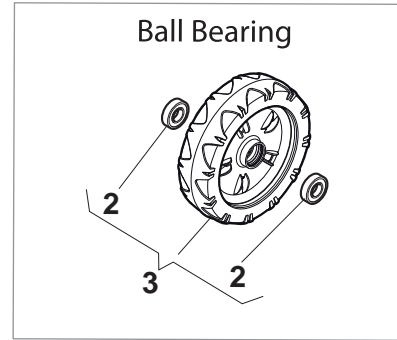

NTD Wheels - Ø 200

DELTA Wheels - Ø 280