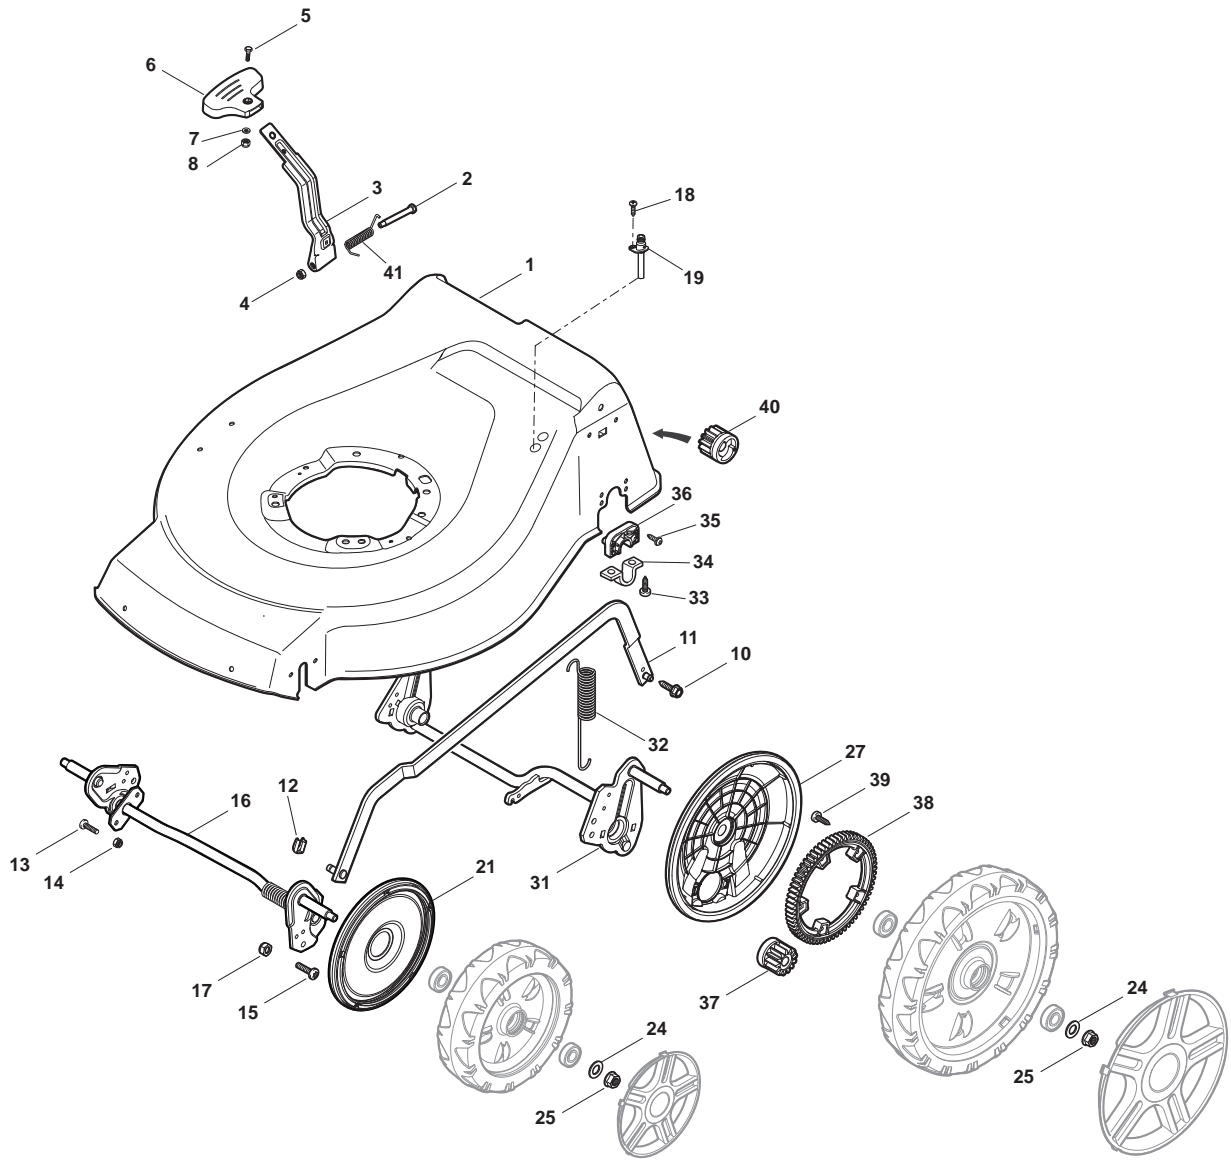

Deck And Height Adjusting

POS	PART. NO	Q.ty	DESCRIPTION	DESCRIZIONE	DESCRIPTION	BESCHREIBUNG	REMARKS
1	381004540/0	1	Deck Red	Chassis Rosso	Châssis Rouge	Gehäuse Rot	
1	381004542/0	1	Deck Red	Chassis Rosso	Châssis Rouge	Gehäuse Rot	Side Discharge
1	381004590/0	1	Deck Yellow	Chassis Giallo	Châssis Jaune	Gehäuse Gelb	
1	381004732/0	1	Deck Grey	Chassis Grigio	Châssis Gris	Gehäuse Grau	Side Discharge
1	381004731/0	1	Deck Grey	Chassis Grigio	Châssis Gris	Gehäuse Grau	Side Discharge
2	122534131/0	1	Pin	Perno	Pivot	Bolzen	
3	381003398/0	1	Lever, Height Adjustment	Leva Regolazione Altezza	Levier Reglage Hauteur	Hebel, Höheverstellung	
4	112154510/0	1	Nut	Dado	Ecrou	Mutter	
5	112788512/0	1	Screw	Vite	Vis	Schraube	
6	322394503/0	1	Knob	Manopolina	Poignée	Griff	
7	112521310/0	1	Washer	Rosetta	Rondelle	Scheibe	
8	112150000/0	1	Nut	Dado	Ecrou	Mutter	
10	122943013/0	1	Screw	Vite	Vis	Schraube	
11	381002032/0	1	Rod, Height Adjustment	Asta Comando Regol. Altezza	Tige Commande Reglage Hauteur	Stange, Höheverstellung	
12	112436051/0	1	Plate	Piastrina	Plaquette	Plättchen	
13	112727803/0	3	Screw	Vite	Vis	Schraube	
14	112154510/0	3	Nut	Dado	Ecrou	Mutter	
15	112727801/0	1	Screw	Vite	Vis	Schraube	
16	381002887/1	1	Axle, Front Wheels	Asse Ruote Anteriori	Axe Roues Avant	Achse, Vorderrad	
17	112154510/0	1	Nut	Dado	Ecrou	Mutter	
18	112728450/0	1	Screw	Vite	Vis	Schraube	
19	322034002/0	1	Washing Connection	Attacco Acqua Lavaggio	Attaque Lavage	Waschenverbindung	
21	322600145/0	2	Protection, Wheel	Protezione Ruote	Protection Roue	Schützt, Räder	
24	112521350/0	4	Washer	Rosetta	Rondelle	Scheibe	
25	112155000/0	4	Nut	Dado	Ecrou	Mutter	
27	322600208/0	2	Protection, Wheel	Protezione Ruote	Protection Roue	Schützt, Räder	
31	381302835/1	1	Axle, Rear Wheels	Asse Ruote Posteriore	Axe Roues Arriere	Achse, Hinterrad	
32	122450460/0	1	Spring	Molla	Ressort	Feder	
33	112728697/0	4	Screw	Vite	Vis	Schraube	
34	322545152/0	2	Plate	Piastrina	Plaquette	Plättchen	
35	112728697/0	4	Screw	Vite	Vis	Schraube	
36	322785304/1	2	Support	Supporto	Support	Halter	
37	122570134/0	1	Pinion L	Pignone Sx	Pignon G	Ritzel Linkes	
38	322120115/0	2	Ring Gear	Corona	Couronne	Kranz	
39	112728706/0	6	Screw	Vite	Vis	Schraube	
40	122570133/0	1	Pinion R	Pignone Dx	Pignon D	Ritzel Rechtes	
41	122446192/0	1	Spring	Molla	Ressort	Feder