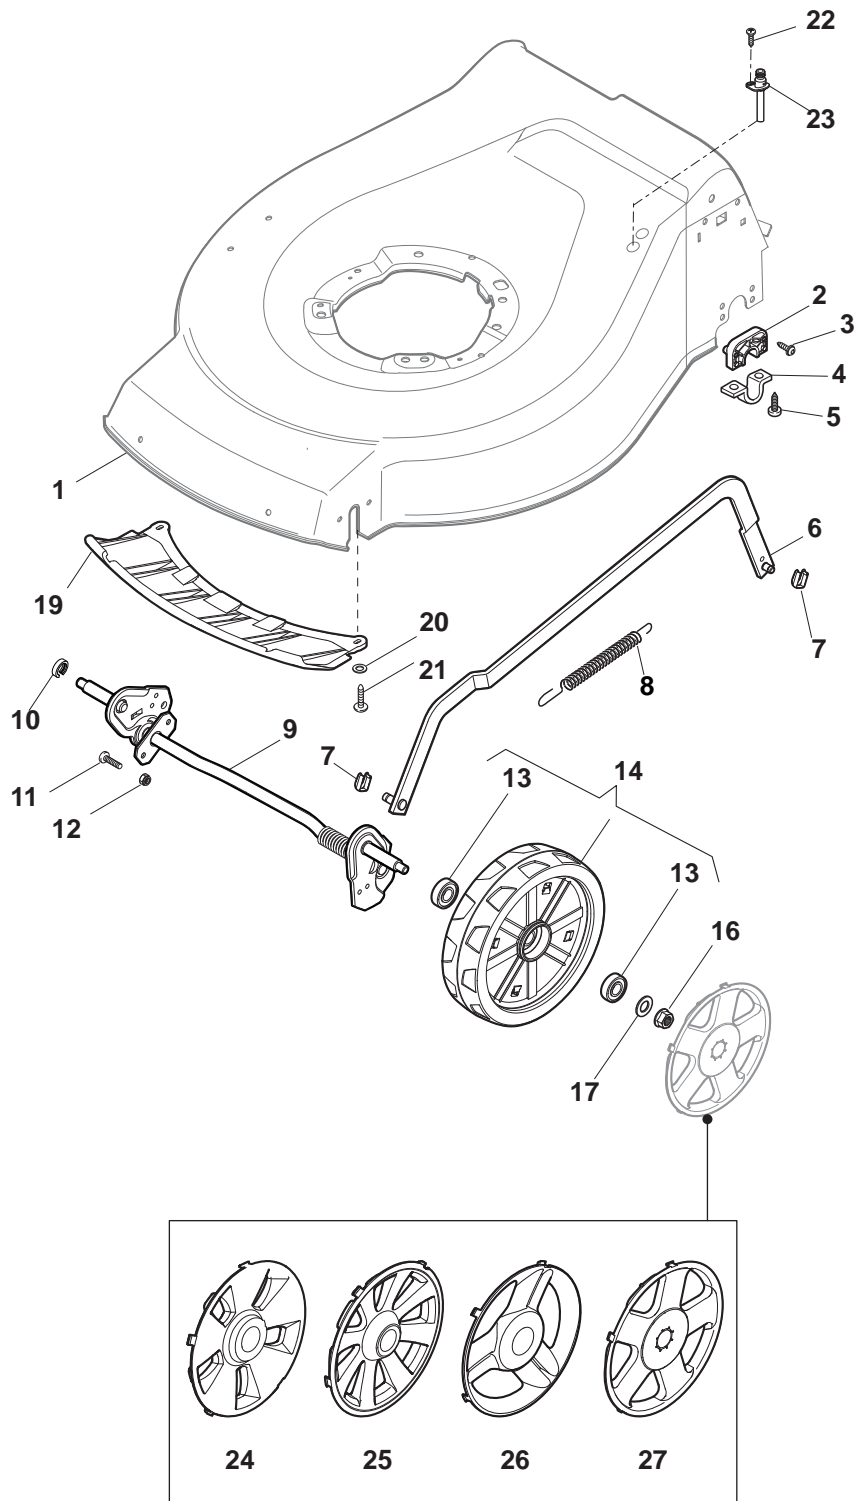

POS	PART. NO	Q.ty	DESCRIPTION	DESCRIZIONE	DESCRIPTION	BESCHREIBUNG	REMARKS
1	381004723/0	1	Deck Red	Chassis Rosso	Châssis Rouge	Gehäuse Rot	
2	322785304/0	2	Support	Supporto	Support	Halter	
3	112728697/0	4	Screw	Vite	Vis	Schraube	
4	322545154/0	2	Plate	Piastrina	Plaquette	Plättchen	
5	112728697/0	4	Screw	Vite	Vis	Schraube	
6	381002042/0	1	Rod, Height Adjustment	Asta Comando Regol. Altezza	Tige Commande Reglage Hauteur	Stange, Höheverstellung	
7	112436051/0	2	Plate	Piastrina	Plaquette	Plättchen	
8	122446193/0	1	Spring	Molla	Ressort	Feder	
9	381302869/0	1	Axle, Rear Wheels	Asse Ruote Posteriore	Axe Roues Arriere	Achse, Hinterrad	
10	122171002/0	1	Spacer	Distanziale	Entretoise	Distanzring	
11	112727803/0	4	Screw	Vite	Vis	Schraube	
12	112154510/0	4	Nut	Dado	Ecrou	Mutter	
13	119216035/0	2	Bearing	Cuscinetto	Coussinet	Lager	
14	381007448/1	2	Wheel Ø 180	Ruota Ø 180	Roue Ø 180	Rad Ø 180	
16	112155000/0	2	Nut	Dado	Ecrou	Mutter	
17	112521350/0	2	Washer	Rosetta	Rondelle	Scheibe	
19	322500108/0	1	Front Combi	Pettine Anteriore	Vorne Comb	Peigne Avant	
20	112523000/1	2	Washer	Rosetta	Rondelle	Scheibe	
21	112728124/0	2	Screw	Vite	Vis	Schraube	
22	112728450/0	1	Screw	Vite	Vis	Schraube	
23	322034002/0	1	Washing Connection	Attacco Acqua Lavaggio	Attaque Lavage	Waschenverbindung	
24	322110636/0	2	Hub Cap Grey	Coprizzo Grigio	Couvre-Moyeu Gris	Radkappe Grau	
25	322110638/0	2	Hub Cap Grey	Coprizzo Grigio	Couvre-Moyeu Gris	Radkappe Grau	
25	322110647/0	2	Hub Cap Yellow	Coprizzo Giallo	Couvre-Moyeu Jaune	Radkappe Gelb	
26	322110687/0	2	Hub Cap Grey	Coprizzo Grigio	Couvre-Moyeu Gris	Radkappe Grau	
27	322110382/0	2	Washer	Rosetta	Rondelle	Scheibe