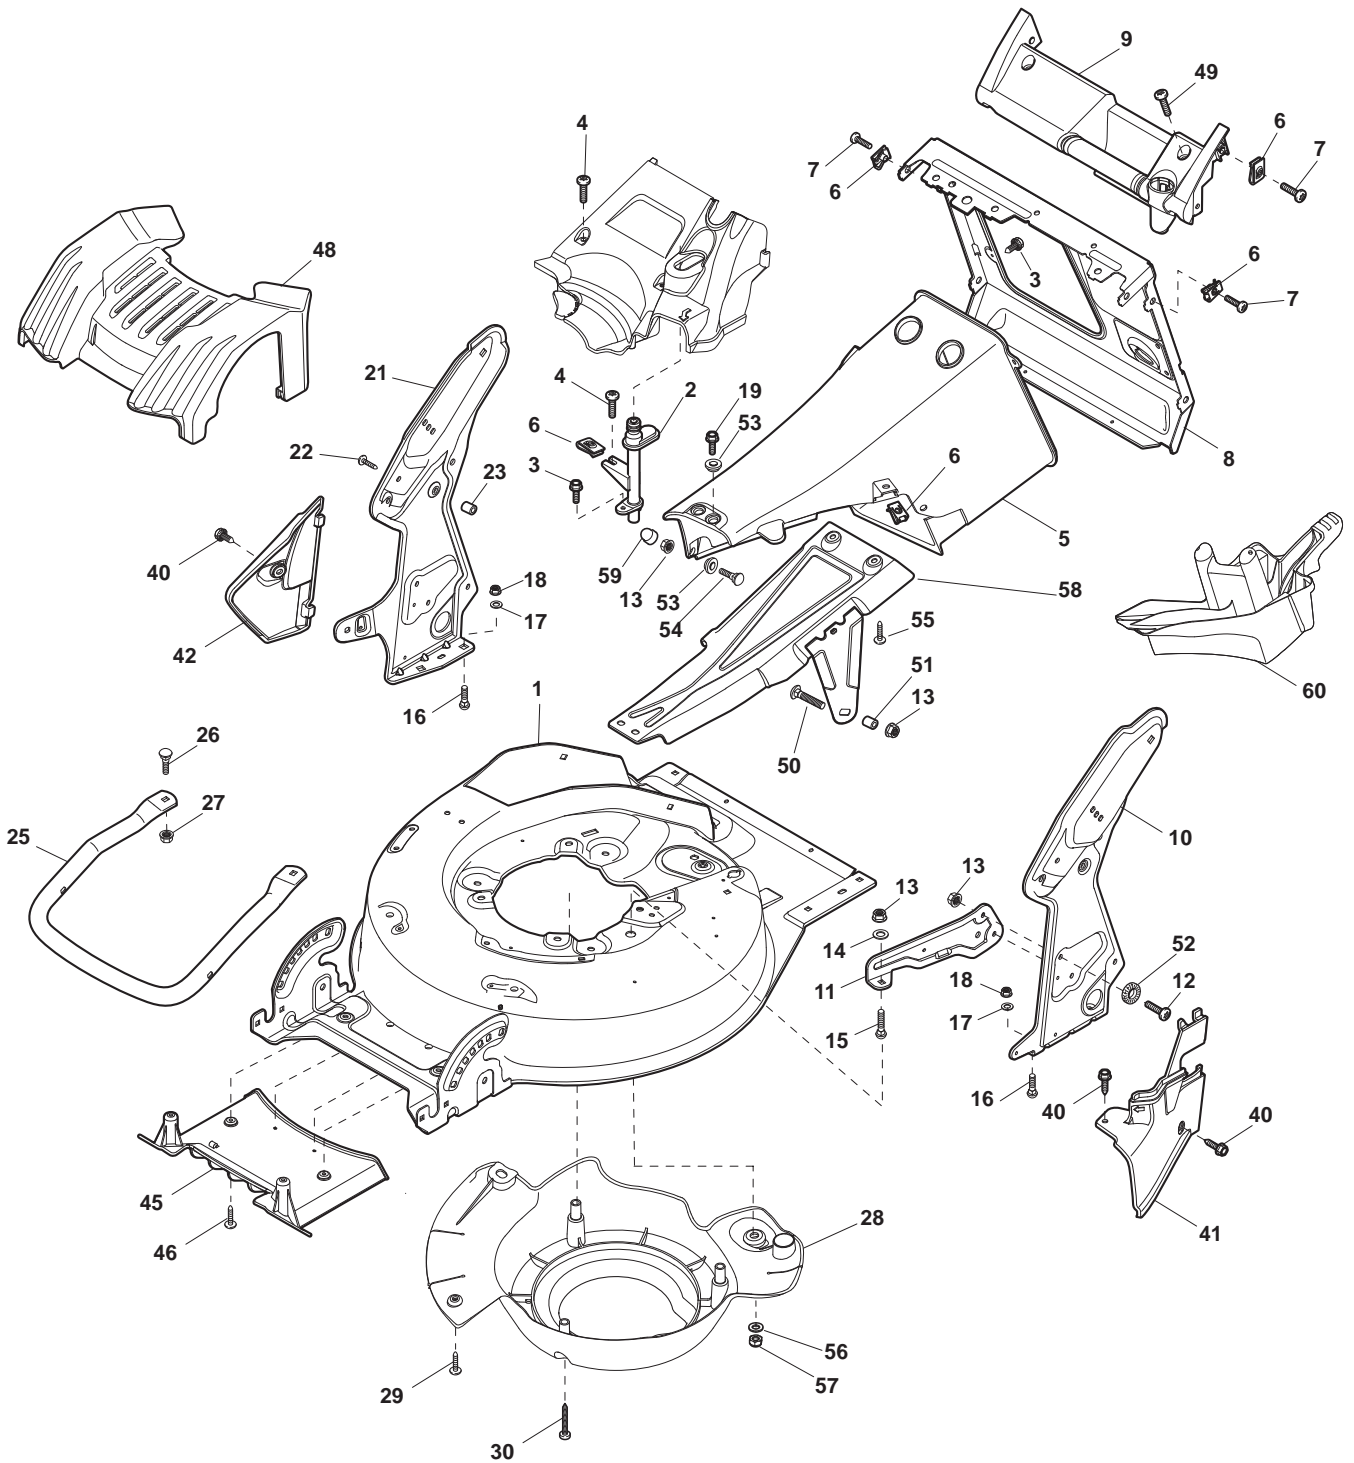

Deck And Height Adjusting							
POS	PART. NO	Q.ty	DESCRIPTION	DESCRIZIONE	DESCRIPTION	BESCHREIBUNG	REMARKS
1	381004031/0	1	Deck Yellow	Chassis Giallo	Châssis Jaune	Gehäuse Gelb	
2	322034001/1	1	Washing Connection	Attacco Acqua Lavaggio	Attaque Lavage	Waschenverbindung	
3	125943004/0	5	Screw	Vite	Vis	Schraube	
4	112727802/0	2	Screw	Vite	Vis	Schraube	
5	322108297/1	1	Conveyor Yellow	Convogliatore Giallo	Convoyeur Jaune	Leitblechsatz Gelb	
6	112437507/0	12	Plate	Piastrina	Plaquette	Plättchen	
7	112727802/0	8	Screw	Vite	Vis	Schraube	
8	381545321/1	1	Rear Plate	Piastra Posteriore	Plaque Arriere	Platte, Hinter	
9	322785282/0	1	Support	Supporto	Support	Halter	
10	381545333/0	1	Bracket, L	Staffa Sx	Etrier Gauche	Steigbügel, Linke	
11	322545191/0	1	Support	Supporto	Support	Halter	
12	112727803/0	2	Screw	Vite	Vis	Schraube	
13	112154510/0	4	Nut	Dado	Ecrou	Mutter	
14	112521330/0	1	Washer	Rosetta	Rondelle	Scheibe	
15	112815200/0	1	Screw	Vite	Vis	Schraube	
16	112818690/0	4	Screw	Vite	Vis	Schraube	
17	112521350/0	4	Washer	Rosetta	Rondelle	Scheibe	
18	112155000/0	4	Nut	Dado	Ecrou	Mutter	
19	112729601/1	2	Screw	Vite	Vis	Schraube	
21	381545331/0	1	Bracket, R	Staffa Dx	Etrier Droit	Steigbügel, Rechte	
22	112735662/1	2	Screw	Vite	Vis	Schraube	
23	122534128/0	2	Pin	Perno	Pivot	Bolzen	
25	381393701/1	2	Protection	Cappuccio	Capuchon	Stecker	
26	112815205/0	2	Screw	Vite	Vis	Schraube	
27	112154510/0	2	Nut	Dado	Ecrou	Mutter	
28	322060239/0	1	Protection Mulching	Carter Mulching	Protection Mulching	Schutz Mulching	
29	125943004/0	2	Screw	Vite	Vis	Schraube	
30	112735115/0	3	Screw	Vite	Vis	Schraube	
40	125943004/0	3	Screw	Vite	Vis	Schraube	
41	322109826/0	1	Guard Black	Carter Nero	Couvre, Noir	Kappe, Schwarz	
42	322109825/0	1	Guard Black	Carter Nero	Couvre, Noir	Kappe, Schwarz	
45	322500100/0	1	Front Combi	Pettine Anteriore	Vorne Comb	Peigne Avant	
46	112728706/0	6	Screw	Vite	Vis	Schraube	
48	322226135/0	1	Mask, Yellow	Mascherina, Giallo	Mesque, Jaune	Maske, Gelb	
48	322226138/0	1	Mask, Black	Mascherina, Nero	Mesque, Noir	Maske, Schwarz	
48	322226199/0	1	Mask, Grey	Mascherina, Grigio	Mesque, Gris	Maske, Grau	
49	112727801/0	2	Screw	Vite	Vis	Schraube	
50	112815270/0	2	Screw	Vite	Vis	Schraube	
51	122671664/0	2	Spacer	Distanziale	Entretoise	Distanzring	
52	112540040/0	2	Washer	Rosetta	Rondelle	Scheibe	
53	325160039/0	6	Spacer	Distanziale	Entretoise	Distanzring	
54	112794986/0	1	Screw	Vite	Vis	Schraube	
55	112727799/0	2	Screw	Vite	Vis	Schraube	
56	112523040/0	1	Washer	Rosetta	Rondelle	Scheibe	
57	112154510/0	1	Nut	Dado	Ecrou	Mutter	
58	381608501/0	1	Stiffening Lower	Rinforzo Inf	Réinforcement Inf	Verstärkung Untere	
59	118203853/0	1	Protection	Cappuccio	Capuchon	Stecker	
60	322140237/0	1	Deflector	Deffettore	Deflecteur	Abweiser