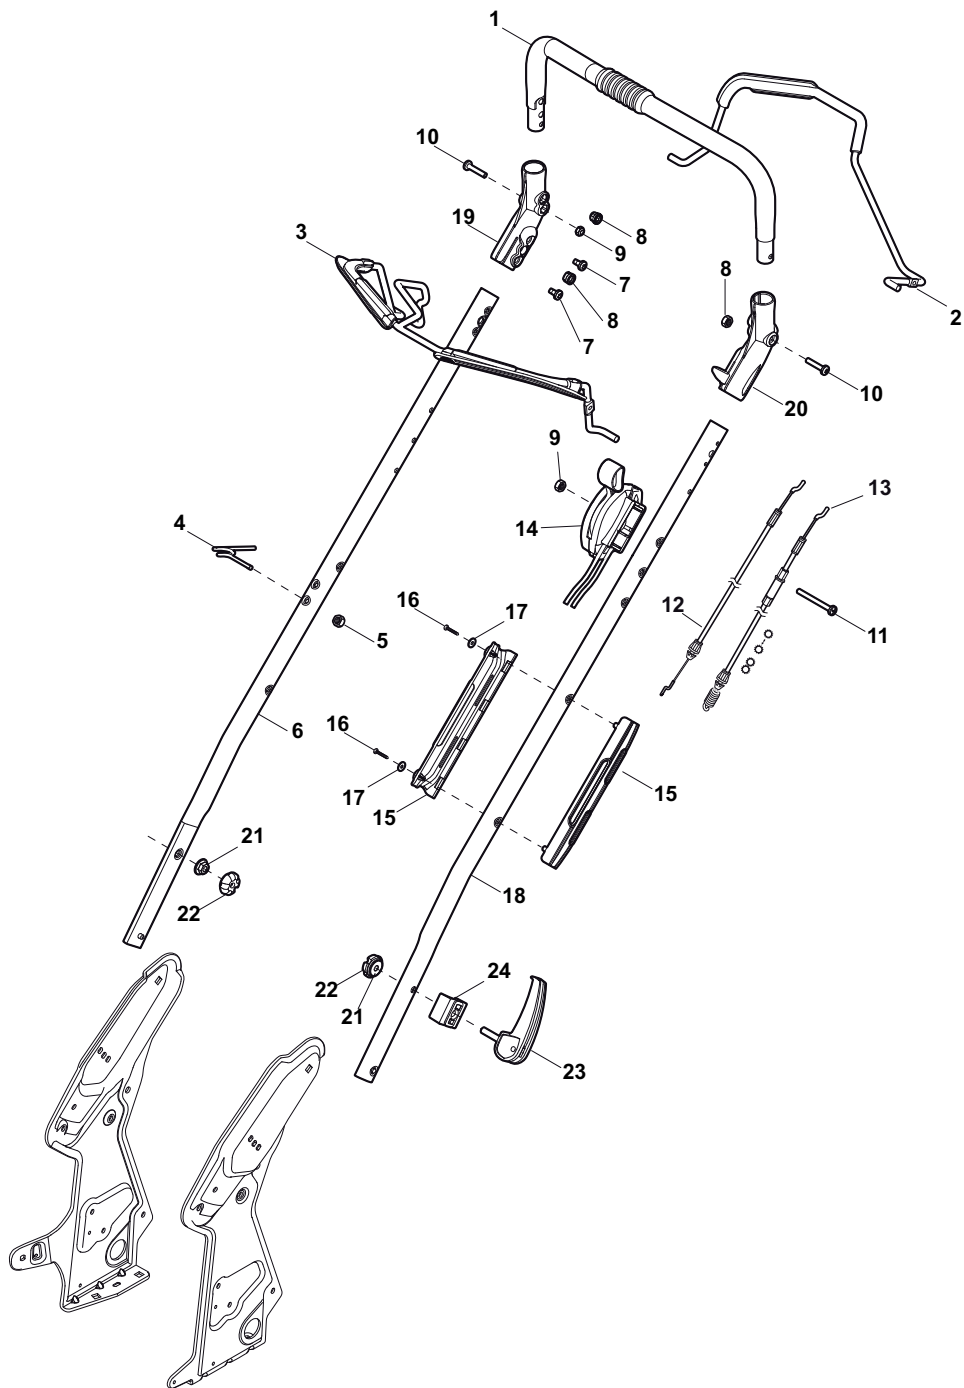

Handle							
POS	PART. NO	Q.ty	DESCRIPTION	DESCRIZIONE	DESCRIPTION	BESCHREIBUNG	REMARKS
1	381006670/2	1	Handgrip	Impugnatura	Poignée	Handgriff	
2	381003349/0	1	Lever, Driving	Leva Trazione	Levier Traction	Antriebhebel	
3	381003344/0	1	Lever, Engine Brake	Leva Freno Motore	Levier Frein Moteur	Hebel, Motorbremse	
4	122430309/0	1	Spring	Molla	Ressort	Feder	
5	112154330/0	1	Nut	Dado	Ecrou	Mutter	
6	381006821/0	1	Handle Grey, Right	Manico Grigio, Parte Dx	Mancheron Gris, D	Holm Grau, Rechte	
6	381006895/0	1	Handle Black, R	Manico Nero, Parte Dx	Mancheron Noir, D	Holm Schwarz, Rechte	
7	112735662/1	4	Screw	Vite	Vis	Schraube	
8	322041967/1	4	Bush	Bussola	Douille	Büchse	
9	112154510/0	3	Nut	Dado	Ecrou	Mutter	
10	112728721/0	2	Screw	Vite	Vis	Schraube	
11	112727786/0	1	Screw	Vite	Vis	Schraube	
12	181030065/0	1	Cable, Thread Engine Brake	Cavo Freno Motore	Cable Frein Moteur	Kabel, Motorbremse	
13	381030067/0	1	Cable, Rear Drive	Cavo Comando Trazione	Câble, Comm. Traction	Kabel, Antrieb	
14	181005501/1	1	Throttle Cable	Cavo Acceleratore	Cable, Accelérateur	Gashebel Kabel	for GGP 160-160ES
14	181005502/1	1	Throttle Cable	Cavo Acceleratore	Cable, Accelérateur	Gashebel Kabel	for B&S625-675 Series
14	181005503/1	1	Throttle Cable	Cavo Acceleratore	Cable, Accelérateur	Gashebel Kabel	for Honda Engine
14	181005525/0	1	Throttle Cable	Cavo Acceleratore	Cable, Accelérateur	Gashebel Kabel	for B&S 550E-575EX series
14	181005520/1	1	Throttle Cable	Cavo Acceleratore	Cable, Accelérateur	Gashebel Kabel	for B&S DOV series
15	322806644/0	1	Protection	Cappuccio	Capuchon	Stecker	
16	112727812/0	2	Screw	Vite	Vis	Schraube	
17	112523000/1	2	Washer	Rosetta	Rondelle	Scheibe	
18	381006823/0	1	Handle Grey, Left	Manico Grigio, Parte Sx	Mancheron Gris, G	Holm Grau, Linke	
18	381006897/0	1	Handle Black, L	Manico Nero, Parte Sx	Mancheron Noir, G	Holm Schwarz, Linke	
19	322488301/0	1	Support , R	Supporto, Parte Dx	Support, D	Halter, Rechte	
20	322488303/0	1	Support, L	Supporto, Parte Sx	Support, G	Halter, Linke	
21	112154220/0	2	Nut	Dado	Ecrou	Mutter	
22	322399835/0	2	Knob	Manopolina	Poignée	Griff	
23	381003253/0	2	Handle	Maniglia	Poignée	Griff	
24	322680017/0	2	Support	Supporto	Support	Halter