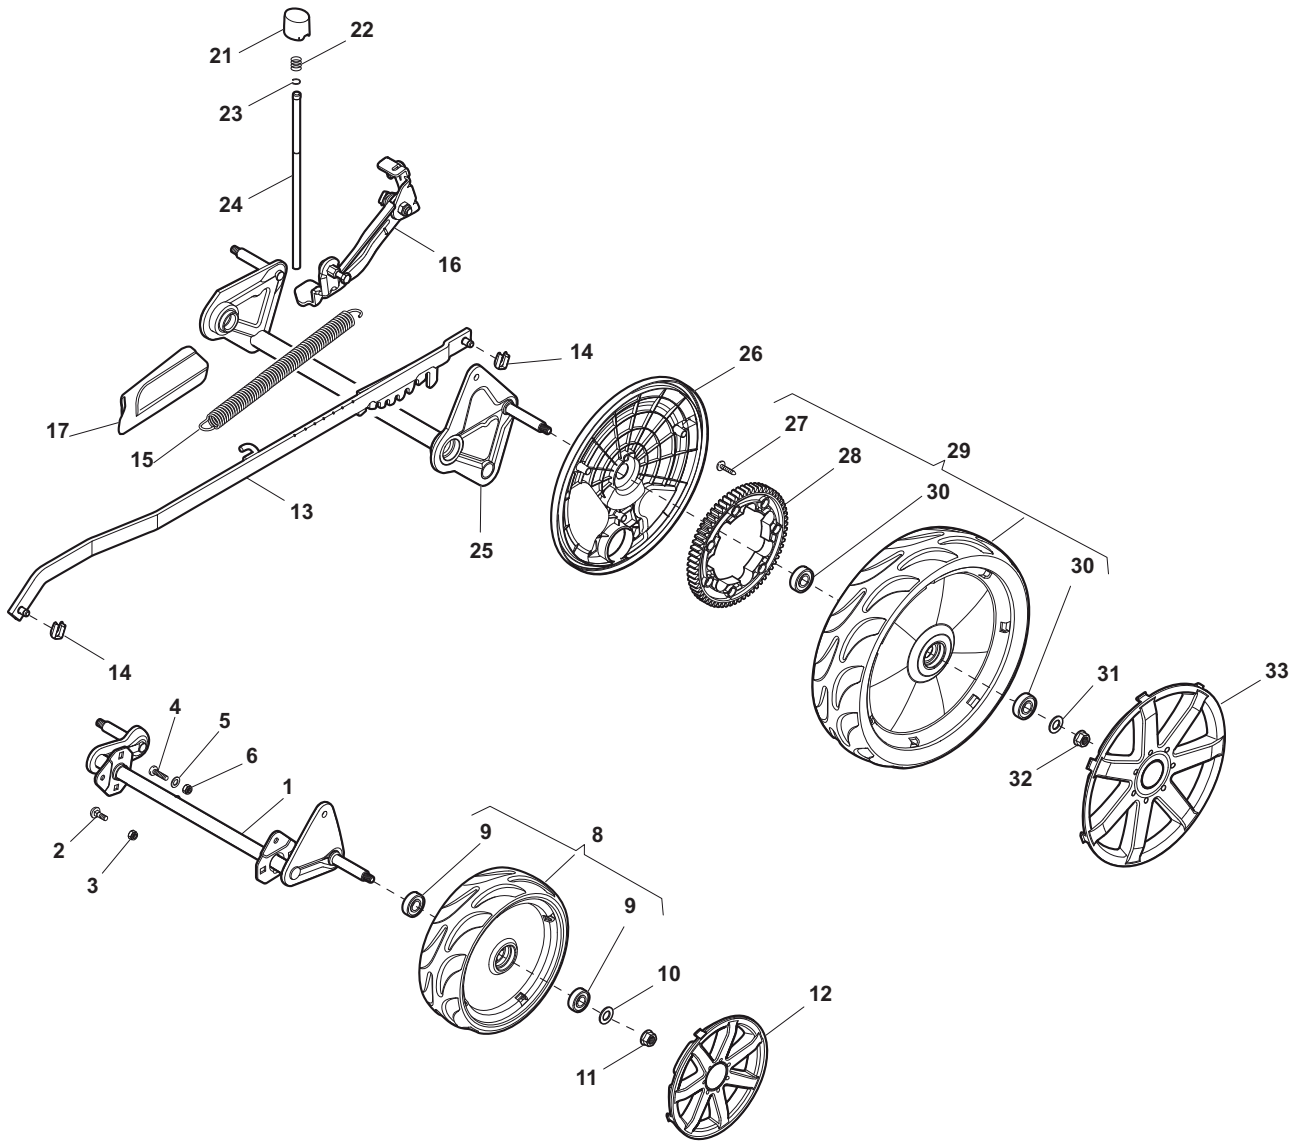

Wheels and Hub Cap

POS	PART. NO	Q.ty	DESCRIPTION	DESCRIZIONE	DESCRIPTION	BESCHREIBUNG	REMARKS
1	381002869/1	1	Axle, Front Wheels	Asse Ruote Anteriori	Axe Roues Avant	Achse, Vorderrad	
2	112815205/0	4	Screw	Vite	Vis	Schraube	
3	112154510/0	4	Nut	Dado	Ecrou	Mutter	
4	112727799/0	2	Screw	Vite	Vis	Schraube	
5	112523040/0	2	Washer	Rosetta	Rondelle	Scheibe	
6	112154510/0	2	Nut	Dado	Ecrou	Mutter	
8	381007394/1	2	Wheel Ø 210	Ruota Rigata Ø 210	Roue Ø 210	Rad. Ø 210	
9	119216035/0	4	Bearing	Cuscinetto	Coussinet	Lager	
10	112521350/0	2	Washer	Rosetta	Rondelle	Scheibe	
11	112155000/0	2	Nut	Dado	Ecrou	Mutter	
12	322110597/0	2	Hub Cap	Coprizzo	Couvre-Moyeu	Radkappe	
13	381002034/0	1	Rod, Height Adjustment	Asta Comando Regol. Altezza	Tige Commande Reglage Hauteur	Stange, Höneverstellung	
14	112436051/0	2	Plate	Piastrina	Plaquette	Plättchen	
15	122450459/1	1	Spring	Molla	Ressort	Feder	
16	381003337/1	1	Lever, Height Adjustment	Leva Regolazione Altezza	Levier Reglage Hauteur	Hebel, Höneverstellung	
17	322570202/0	1	Cover	Capottina	Capot	Haube	
21	322602012/1	1	Button	Pulsante	Poussoir	Druckknopf	
22	122450462/0	1	Spring	Molla	Ressort	Feder	
23	112000930/0	1	Snap Ring	Anello Elastico	Anneau Ressort	Sprengring	
24	122033351/1	1	Rod	Astina	Tige	Stange	
25	381002899/0	1	Axle, Rear Wheels	Asse Ruote Posteriore	Axe Roues Arriere	Achse, Hinterrad	
26	322600179/0	2	Protection, Wheel	Protezione Ruote	Protection Roue	Schütz, Räder	
27	112728691/0	6	Screw	Vite	Vis	Schraube	
28	322120113/0	2	Ring Gear	Corona	Couronne	Kranz	
29	381007398/1	2	Wheel Ø 300	Ruota Ø 300	Roue Ø 300	Rad Ø 300	
30	119216035/0	4	Bearing	Cuscinetto	Coussinet	Lager	
31	112521350/0	2	Washer	Rosetta	Rondelle	Scheibe	
32	112155000/0	2	Nut	Dado	Ecrou	Mutter	
33	322110599/0	2	Hub Cap	Coprizzo	Couvre-Moyeu	Radkappe