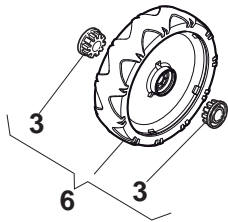

Handle, Upper Part							
POS	PART. NO	Q.ty	DESCRIPTION	DESCRIZIONE	DESCRIPTION	BESCHREIBUNG	REMARKS
1	381006740/0	1	Handle, Upper Part	Manico, Parte Sup	Mancheron, Partie Superieure	Holm, Oberteil	
2	112727788/0	1	Screw	Vite	Vis	Schraube	
3	381030085/0	1	Cable, Rear Drive	Cavo Comando Trazione	Câble, Comm. Traction	Kabel, Antrieb	
4	181005521/0	1	Throttle Cable	Cavo Acceleratore	Cable, Accelérateur	Gashebel Kabel	for GGP V35-SV40
4	181005522/0	1	Throttle Cable	Cavo Acceleratore	Cable, Accelérateur	Gashebel Kabel	for B&S 450-500-550 series
4	181005534/0	1	Throttle Cable	Cavo Acceleratore	Cable, Accelérateur	Gashebel Kabel	for GGP RSC100
4	181005535/0	1	Throttle Cable	Cavo Acceleratore	Cable, Accelérateur	Gashebel Kabel	for GGP 160 - Honda GCV 160
4	181005536/0	1	Throttle Cable	Cavo Acceleratore	Cable, Accelérateur	Gashebel Kabel	for B&S 550-575 E Series
5	112154510/0	1	Nut	Dado	Ecrou	Mutter	
6	181030053/0	1	Cable, Thread Engine Brake	Cavo Freno Motore	Cable Frein Moteur	Kabel, Motorbremse	for GGP V35-SV40
6	181030084/0	1	Cable, Thread Engine Brake	Cavo Freno Motore	Cable Frein Moteur	Kabel, Motorbremse	for B&S-GGP-HONDA Engine
7	112154510/0	1	Nut	Dado	Ecrou	Mutter	
8	112521330/0	1	Washer	Rosetta	Rondelle	Scheibe	
9	122430313/0	1	Guide Spring	Molla Guida	Ressort De Guide	Feder Führer	
10	181003369/0	1	Lever, Engine Brake	Leva Freno Motore	Levier Frein Moteur	Hebel, Motorbremse	
11	181003371/0	1	Driving Lever	Leva Trazione	Levier Traction	Antriebhebel	

Bushing - Ø180

Ball Bearing - Ø180

DELTA Wheels

CRUISER Wheels

DELTA Wheels

CRUISER Wheels

DELTA Wheels

CRUISER Wheels