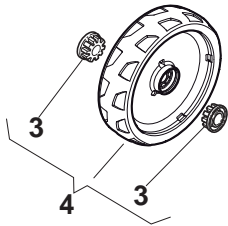

Bushing - Ø180

Ball Bearing - Ø180

DELTA Wheels