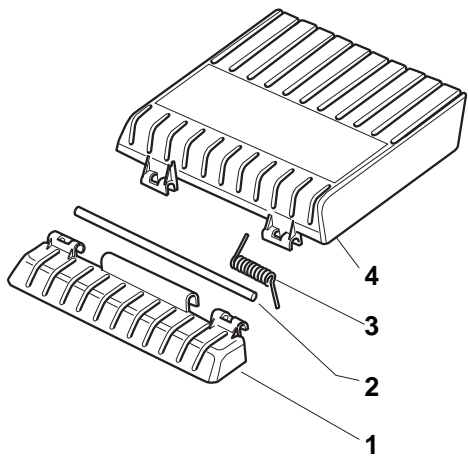

Grass-Catcher

POS	PART. NO	Q.ty	DESCRIPTION	DESCRIZIONE	DESCRIPTION	BESCHREIBUNG	REMARKS
1	322785136/1	1	Support	Supporto	Support	Halter	
2	122517858/0	1	Pin	Perno	Pivot	Bolzen	
3	122450431/0	1	Spring	Molla	Ressort	Feder	
4	322600099/2	1	Stone-Guard	Parasassi	Pare-Pierres	Prallblech	
5	322486122/0	1	Grassbox Upper Part	Parte Sup.Sacco	Sac, Partie Sup.	Korb Oberteil	
6	112728686/0	2	Screw	Vite	Vis	Schraube	
7	181006419/0	1	Chassis Box	Telaio Sacco	Châssis Bac	Rahmen Sack	
8	181002229/0	1	Box, Fabric	Sacco, Tela	Sac, Toile	Sack, Tuck