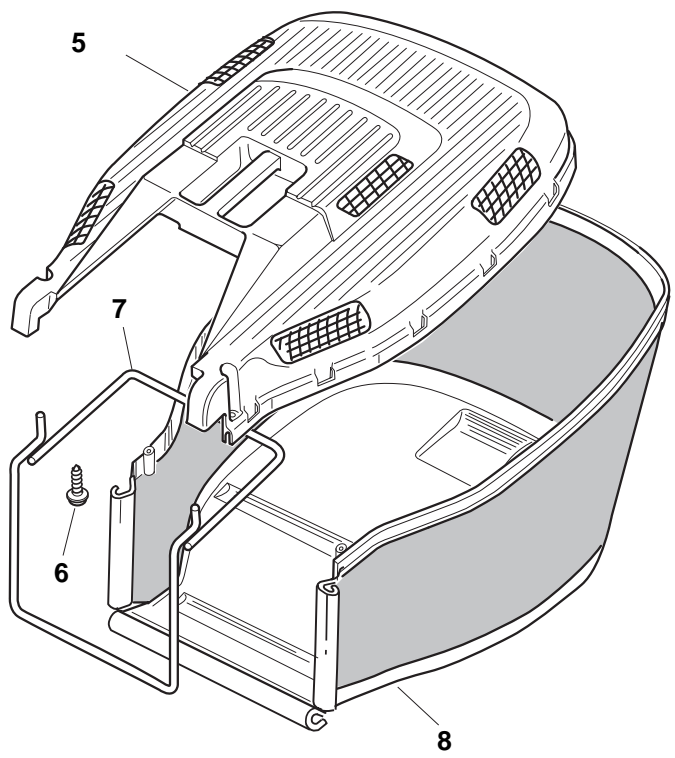

Grass-Catcher

POS	PART. NO	Q.ty	DESCRIPTION	DESCRIZIONE	DESCRIPTION	BESCHREIBUNG	REMARKS
1	322785136/1	1	Support	Supporto	Support	Halter	
2	122517858/0	1	Pin	Perno	Pivot	Bolzen	
3	122450431/0	1	Spring	Molla	Ressort	Feder	
4	322600099/2	1	Stone-Guard	Parasassi	Pare-Pierres	Prallblech	
5	322486122/0	1	Grassbox Upper Part	Parte Sup.Sacco	Sac, Partie Sup.	Korb Oberteil	
6	112728686/0	2	Screw	Vite	Vis	Schraube	
7	181006419/0	1	Chassis Box	Telaio Sacco	Châssis Bac	Rahmen Sack	
8	181002229/0	1	Box, Fabric	Sacco, Tela	Sac, Toile	Sack, Tuck