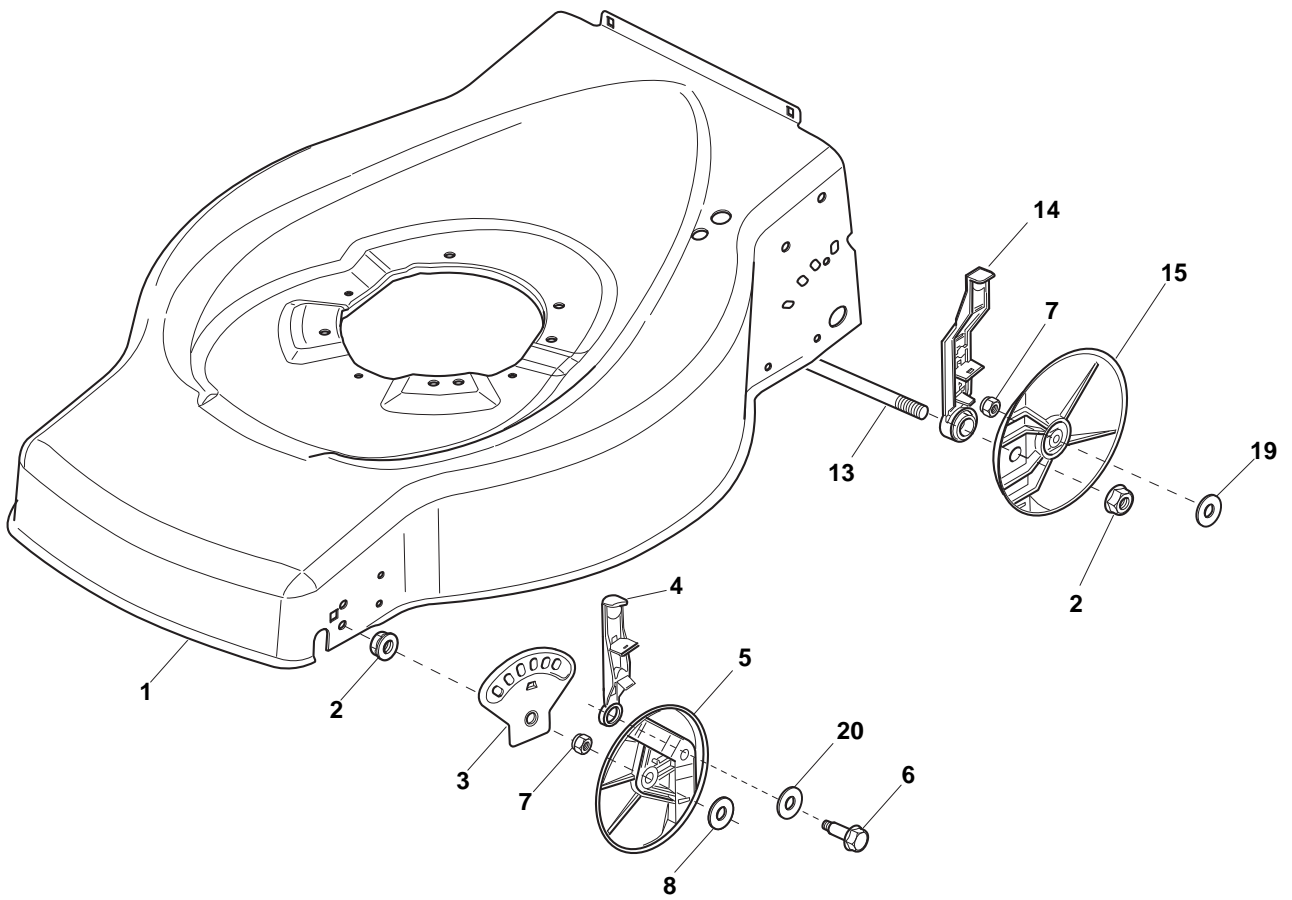

ILLUSTRATED PARTS LIST

ES 460

- Use GLOBAL GARDEN PRODUCT Genuine Spare Parts specified in the parts list for repair and/or replacement.
- The contents described in the parts list may change due to improvement.
- The drawings of the spare parts are only indicative and might not represent the part in question exactly.
- The indications "right" - "left" - "front" - "rear" refer to the position of the operator when using the machine.
- When placing orders of parts for repair and/or replacement, make sure that the illustrated parts list is the one applying to the machine's year of manufacture, as shown on the identification plate attached to the machine.

THIS INFORMATION IS NOT INTENDED FOR SALE OR RESALE, AND THIS NOTICE MUST REMAIN ON ALL COPIES.

GLOBAL GARDEN PRODUCTS

Deck And Height Adjusting

POS	PART. NO	Q.ty	DESCRIPTION	DESCRIZIONE	DESCRIPTION	BESCHREIBUNG	REMARKS
1	381002538/0	1	Deck Red	Chassis Rosso	Châssis Rouge	Gehäuse Rot	
1	381004745/0	1	Deck Grey	Chassis Grigio	Châssis Gris	Gehäuse Grau	
2	122131750/0	4	Nut	Dado	Ecrou	Mutter	
3	322735557/0	2	Sector, Height Adjustment	Settore Regolazione Altezza	Secteur Reglage Hauteur	Sektor, Höneverstellung	
4	381003306/0	2	Lever, Height Adjustment	Leva Regolazione Altezza	Levier Reglage Hauteur	Hebel, Höneverstellung	
5	322600170/0	2	Protection, Wheel	Protezione Ruote	Protection Roue	Schütz, Räder	
6	122524324/0	2	Pin	Perno	Pivot	Bolzen	
7	112155000/0	4	Nut	Dado	Ecrou	Mutter	
8	325670011/0	2	Washer	Rosetta	Rondelle	Scheibe	
13	122033364/0	1	Axle, Rear Wheels	Asse Ruote Posteriore	Axe Roues Arriere	Achse, Hinterrad	
14	381003307/0	2	Lever, Height Adjustment	Leva Regolazione Altezza	Levier Reglage Hauteur	Hebel, Höneverstellung	
15	322600098/0	2	Protection	Cappuccio	Capuchon	Stecker	
19	325670011/0	2	Washer	Rosetta	Rondelle	Scheibe	
20	112530150/0	2	Elastic Washer	Disco Elastico	Disque Elastique	Federscheibe	