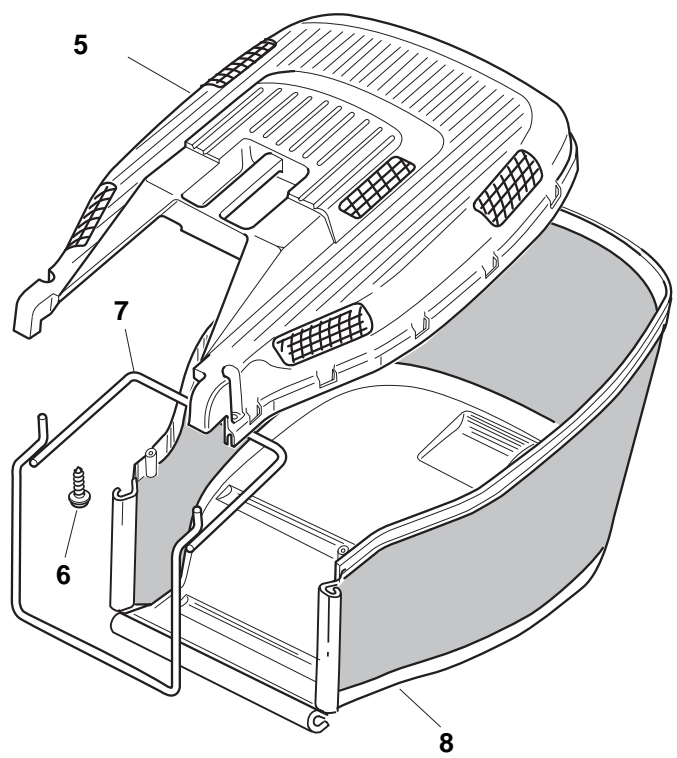

Grass-Catcher

POS	PART. NO	Q.ty	DESCRIPTION	DESCRIZIONE	DESCRIPTION	BESCHREIBUNG	REMARKS
1	322785136/1	1	Support	Supporto	Support	Halter	
2	122517858/0	1	Pin	Perno	Pivot	Bolzen	
3	122450431/0	1	Spring	Molla	Ressort	Feder	
4	322600099/2	1	Stone-Guard	Parasassi	Pare-Pierres	Prallblech	
5	322486122/0	1	Grassbox Upper Part	Parte Sup.Sacco	Sac, Partie Sup.	Korb Oberteil	
6	112728686/0	2	Screw	Vite	Vis	Schraube	
7	181006419/0	1	Chassis Box	Telaio Sacco	Châssis Bac	Rahmen Sack	
8	181002229/0	1	Box, Fabric	Sacco, Tela	Sac, Toile	Sack, Tuck