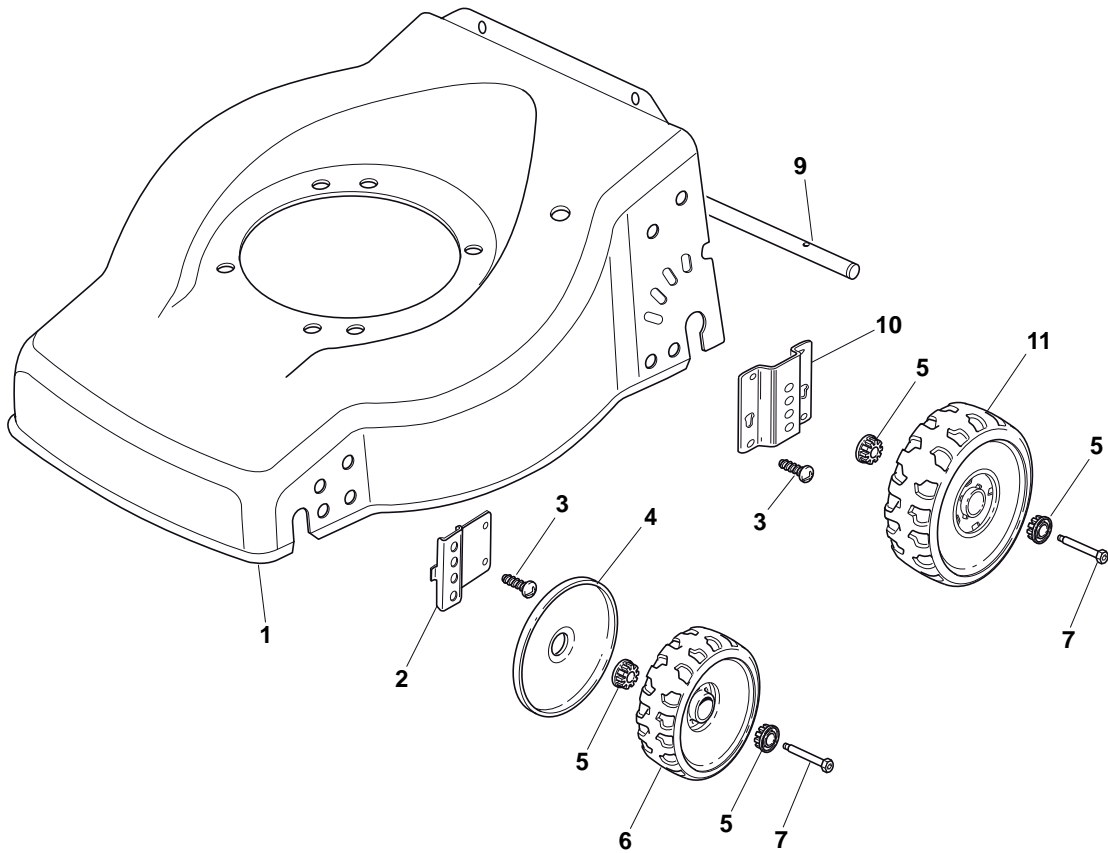

Front Hubcaps

Rear Hubcaps