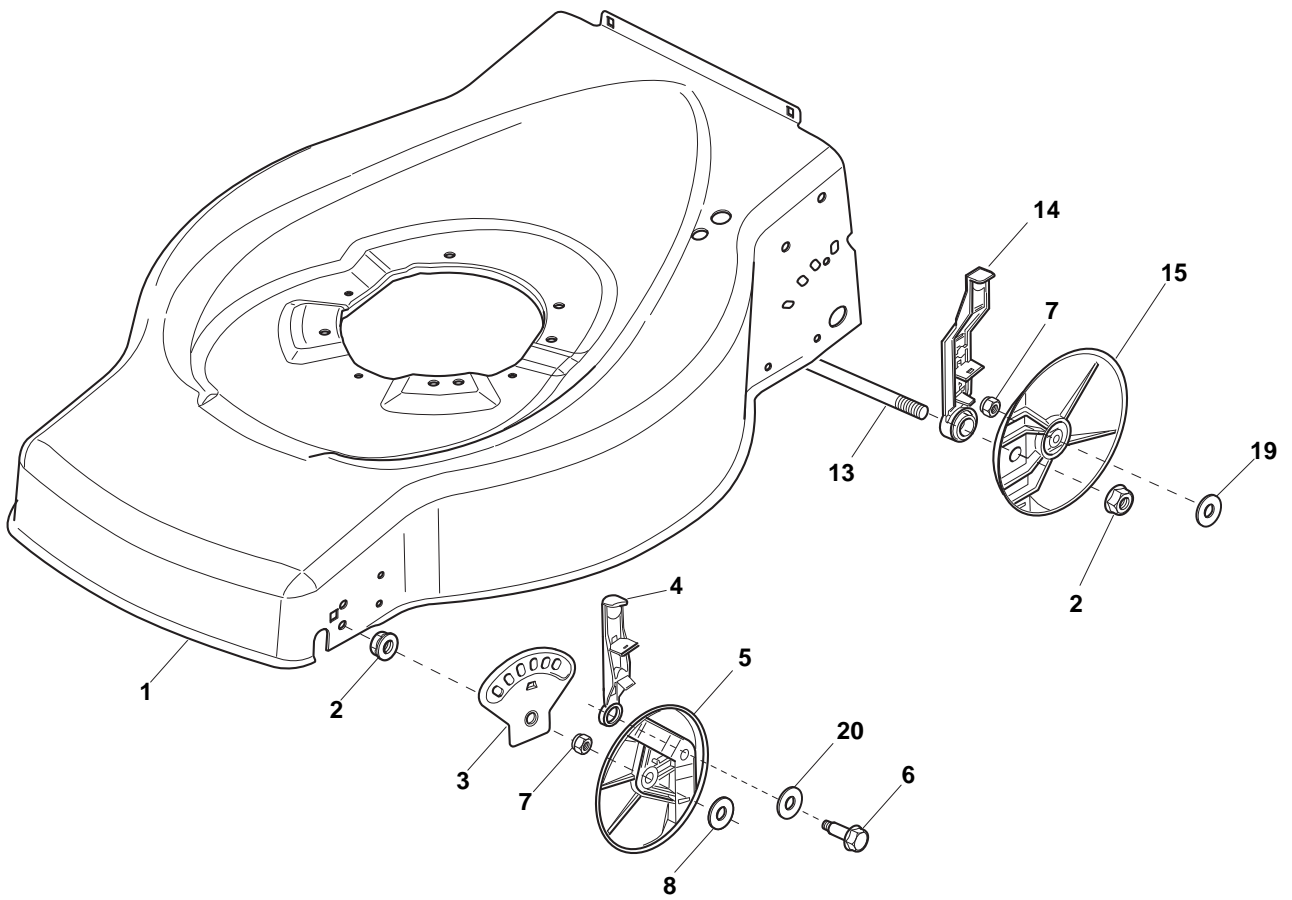

ILLUSTRATED PARTS LIST

ES 414

- Use GLOBAL GARDEN PRODUCT Genuine Spare Parts specified in the parts list for repair and/or replacement.
- The contents described in the parts list may change due to improvement.
- The drawings of the spare parts are only indicative and might not represent the part in question exactly.
- The indications "right" - "left" - "front" - "rear" refer to the position of the operator when using the machine.
- When placing orders of parts for repair and/or replacement, make sure that the illustrated parts list is the one applying to the machine's year of manufacture, as shown on the identification plate attached to the machine.

THIS INFORMATION IS NOT INTENDED FOR SALE OR RESALE, AND THIS NOTICE MUST REMAIN ON ALL COPIES.

GLOBAL GARDEN PRODUCTS

Deck And Height Adjusting

POS	PART. NO	Q.ty	DESCRIPTION	DESCRIZIONE	DESCRIPTION	BESCHREIBUNG	REMARKS
1	381002994/0	1	Deck Red	Chassis Rosso	Châssis Rouge	Gehäuse Rot	
2	122131750/0	4	Nut	Dado	Ecrou	Mutter	
3	322735559/0	1	Sector, Height Adjustment Right	Settore Regolazione Altezza Destro	Secteur Regl. Hauteur, D	Sektor, Höheverstellung, R.	
3	322735561/0	1	Sector, Height Adjustment Left	Settore Regolazione Altezza Sinistro	Secteur Regl. Hauteur, G	Sektor, Höheverstellung, L.	
4	381003306/0	2	Lever, Height Adjustment	Leva Regolazione Altezza	Levier Reglage Hauteur	Hebel, Höneverstellung	
5	322600170/0	2	Protection, Wheel	Protezione Ruote	Protection Roue	Schütz, Räder	
6	122524324/0	2	Pin	Perno	Pivot	Bolzen	
7	112155000/0	4	Nut	Dado	Ecrou	Mutter	
8	325670011/0	2	Washer	Rosetta	Rondelle	Scheibe	
13	122033367/0	1	Axle, Rear Wheels	Asse Ruote Posteriore	Axe Roues Arriere	Achse, Hinterrad	
14	381003307/0	2	Lever, Height Adjustment	Leva Regolazione Altezza	Levier Reglage Hauteur	Hebel, Höneverstellung	
15	322600098/0	2	Protection	Cappuccio	Capuchon	Stecker	
19	325670011/0	2	Washer	Rosetta	Rondelle	Scheibe	
20	112530150/0	2	Elastic Washer	Disco Elastico	Disque Elastique	Federscheibe	