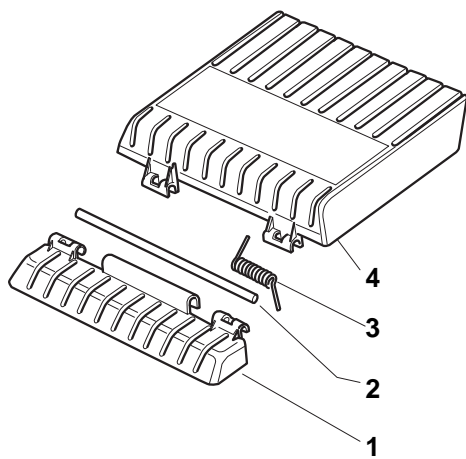

Grass-Catcher

POS	PART. NO	Q.ty	DESCRIPTION	DESCRIZIONE	DESCRIPTION	BESCHREIBUNG	REMARKS
1	322785136/1	1	Support	Supporto	Support	Halter	
2	122517858/0	1	Pin	Perno	Pivot	Bolzen	
3	122450431/0	1	Spring	Molla	Ressort	Feder	
4	322600099/2	1	Stone-Guard	Parasassi	Pare-Pierres	Prallblech	
5	322486122/0	1	Grassbox Upper Part	Parte Sup.Sacco	Sac, Partie Sup.	Korb Oberteil	
6	112728686/0	2	Screw	Vite	Vis	Schraube	
7	181006419/0	1	Chassis Box	Telaio Sacco	Châssis Bac	Rahmen Sack	
8	181002229/0	1	Box, Fabric	Sacco, Tela	Sac, Toile	Sack, Tuck