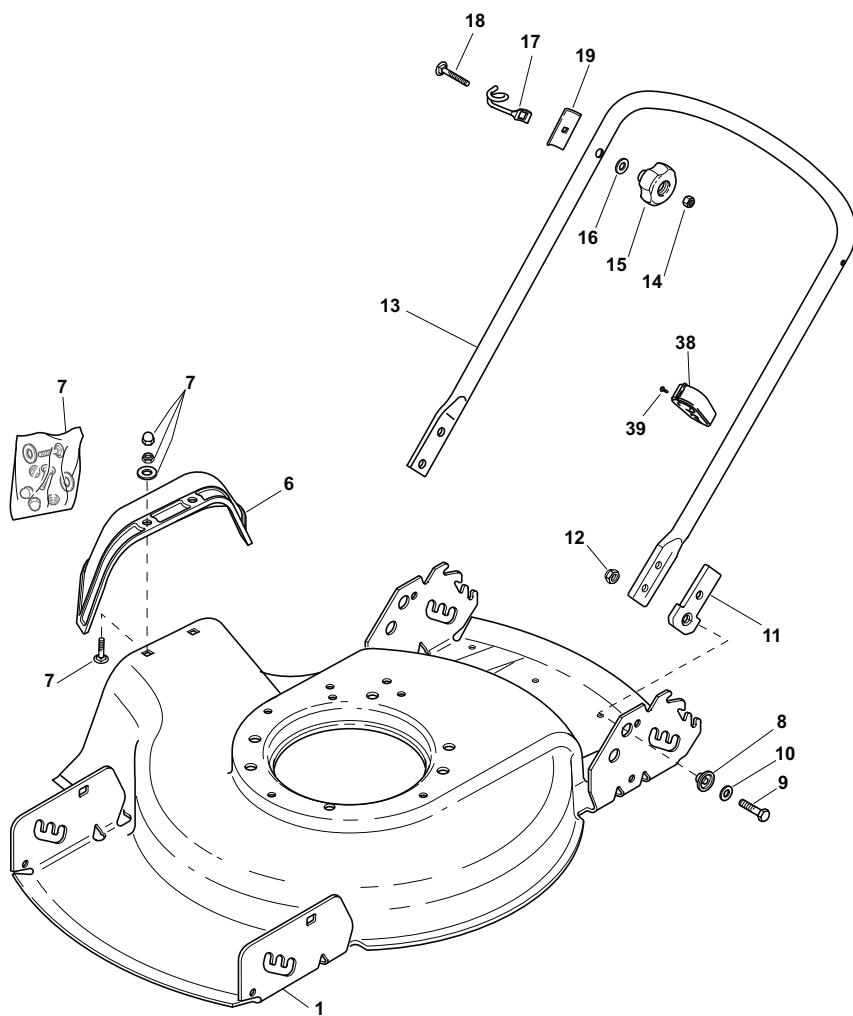

Deck And Height Adjusting

POS	PART. NO	Q.ty	DESCRIPTION	DESCRIZIONE	DESCRIPTION	BESCHREIBUNG	REMARKS
1	381004733/0	1	Deck Yellow	Chassis Giallo	Châssis Jaune	Gehäuse Gelb	
6	322600159/0	1	Protection	Cappuccio	Capuchon	Stecker	
7	381008502/0	1	Outfit, Screws	Dotazione Viteria	Dotation Visserie	Satz, Schrauben	
8	322041958/0	4	Isolation Compass	Bussola Isolamento	Boussole De Isolement	Absonderung Kompas	
9	112793701/0	4	Screw	Vite	Vis	Schraube	
10	122671651/0	4	Washer	Rosetta	Rondelle	Scheibe	
11	322551577/0	2	Isolation Plate	Piastrina Isolamento	Plaque De Isolement	Absonderung Platte	
12	112155000/0	4	Nut	Dado	Ecrou	Mutter	
13	381006639/0	1	Handle, Lower Part	Manico, Parte Inferiore	Mancheron, Partie Inferieure	Holm, Unterteil	Black
13	381007548/0	1	Handle, Lower Part	Manico, Parte Inferiore	Mancheron, Partie Inferieure	Holm, Unterteil	Yellow
14	112361005/0	2	Nut	Dado	Ecrou	Mutter	
15	322399810/0	2	Knob	Manopolina	Poignée	Griff	
16	112521350/0	2	Washer	Rosetta	Rondelle	Scheibe	
17	122430311/0	1	Guide Spring	Molla Guida	Ressort De Guide	Feder Führer	
18	112820655/0	2	Screw	Vite	Vis	Schraube	
19	322545137/0	2	Plate For Handle Fastening	Piastrina Fissaggio Manico	Plaque Fixage Mancheron	Platte Holmbefestigung	
38	322192001/0	1	Anchor Clamp	Fascetta Ancoraggio	Collier	Bowdenzughalter	
39	112728691/0	1	Screw	Vite	Vis	Schraube