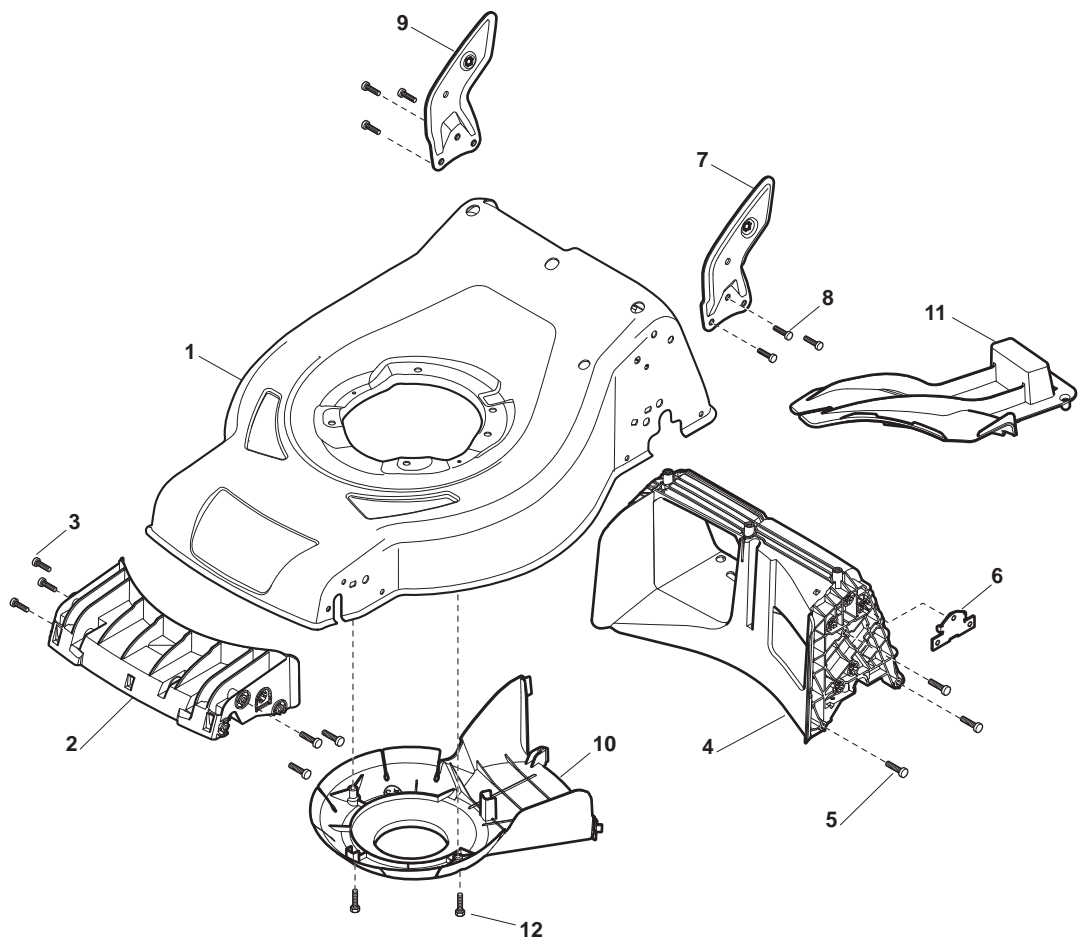

ILLUSTRATED PARTS LIST

CRL 484 W - CSL 484 W CRL 484 WQ - CSL 484 WQ

- Use GLOBAL GARDEN PRODUCT Genuine Spare Parts specified in the parts list for repair and/or replacement.
- The contents described in the parts list may change due to improvement.
- The drawings of the spare parts are only indicative and might not represent the part in question exactly.
- The indications "right" - "left" - "front" - "rear" refer to the position of the operator when using the machine.
- When placing orders of parts for repair and/or replacement, make sure that the illustrated parts list is the one applying to the machine's year of manufacture, as shown on the identification plate attached to the machine.

THIS INFORMATION IS NOT INTENDED FOR SALE OR RESALE, AND THIS NOTICE MUST REMAIN ON ALL COPIES.

Deck - CR

POS	PART. NO	Q.ty	DESCRIPTION	DESCRIZIONE	DESCRIPTION	BESCHREIBUNG	REMARKS
1	381004729/0	1	Deck Grey	Chassis Grigio	Châssis Gris	Gehäuse Grau	
1	381004613/0	1	Deck Red	Chassis Rosso	Châssis Rouge	Gehäuse Rot	Side Discharge
2	322108301/1	1	Front Conveyor Assy	Convogl. Anteriore	Ens. Convoyeur Avant	Hinterleitblechvorder	
3	112728699/0	6	Screw	Vite	Vis	Schraube	
4	322108302/0	1	Rear Conveyor Assy	Convogl. Posteriore	Ens. Convoyeur Post.	Hinterleitblechsatz	
5	112728699/0	6	Screw	Vite	Vis	Schraube	
6	322545213/0	2	Plate	Piastrina	Plaquette	Plättchen	
7	381005139/0	1	Bracket, L	Staffa Sx	Etrier Gauche	Steigbügel, Linke	
8	112727801/0	6	Screw	Vite	Vis	Schraube	
9	381005137/0	1	Bracket, R	Staffa Dx	Etrier Droit	Steigbügel, Rechte	
10	322060242/0	1	Protection, Belt	Carter Cinghia	Protection Courroie	Schutz, Riemen	
11	322140239/0	1	Deflector	Deflettore	Deflecteur	Abweiser	
12	112728530/0	2	Screw	Vite	Vis	Schraube	