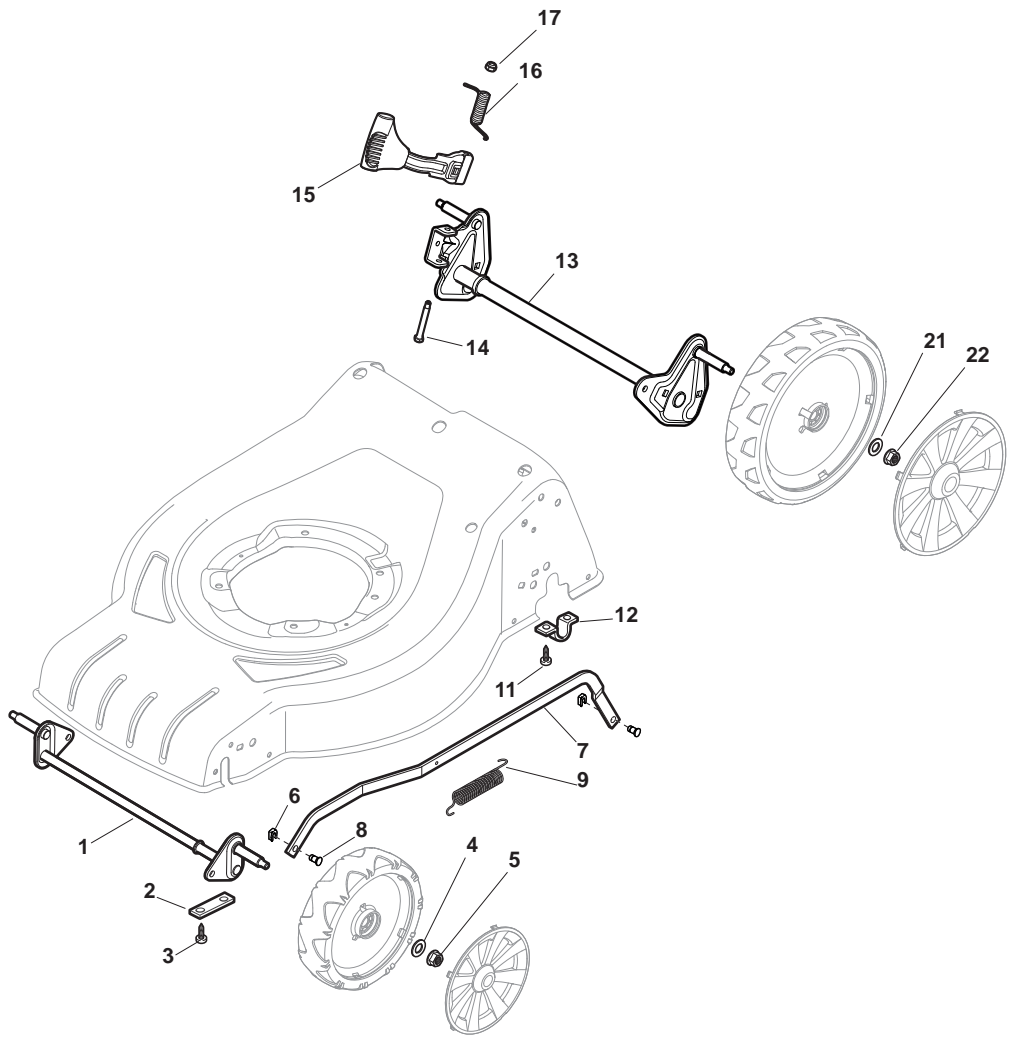

Deck And Height Adjusting							
POS	PART. NO	Q.ty	DESCRIPTION	DESCRIZIONE	DESCRIPTION	BESCHREIBUNG	REMARKS
1	381302821/0	1	Axle, Front Wheels	Asse Ruote Anteriori	Axe Roues Avant	Achse, Vorderrad	
2	322545142/0	2	Plate	Piastrina	Plaquette	Plättchen	
3	112728698/0	4	Screw	Vite	Vis	Schraube	
4	112521350/0	2	Washer	Rosetta	Rondelle	Scheibe	
5	112155000/0	2	Nut	Dado	Ecrou	Mutter	
6	112436051/0	2	Plate	Piastrina	Plaquette	Plättchen	
7	322869673/0	1	Rod, Height Adjustment	Asta Comando Regol. Altezza	Tige Commande Reglage Hauteur	Stange, Höheverstellung	for GGP-HONDA-B&S Engine
7	322869683/0	1	Rod, Height Adjustment	Asta Comando Regol. Altezza	Tige Commande Reglage Hauteur	Stange, Höheverstellung	for B&S E series
8	122519820/0	2	Pin	Perno	Pivot	Bolzen	
9	122446193/0	1	Spring	Molla	Ressort	Feder	
11	112728698/0	4	Screw	Vite	Vis	Schraube	
12	322545152/0	2	Plate	Piastrina	Plaquette	Plättchen	
13	381302815/0	1	Axle, Rear Wheels	Asse Ruote Post.	Axe Roues Arriere	Achse, Hinterrad	
14	122534131/0	1	Pin	Perno	Pivot	Bolzen	
15	381003357/0	1	Lever, Height Adjustment	Leva Regolazione Altezza	Levier Reglage Hauteur	Hebel, Höheverstellung	
16	122446192/0	1	Spring	Molla	Ressort	Feder	
17	112154510/0	1	Nut	Dado	Ecrou	Mutter	
21	112521350/0	2	Washer	Rosetta	Rondelle	Scheibe	
22	112155000/0	2	Nut	Dado	Ecrou	Mutter