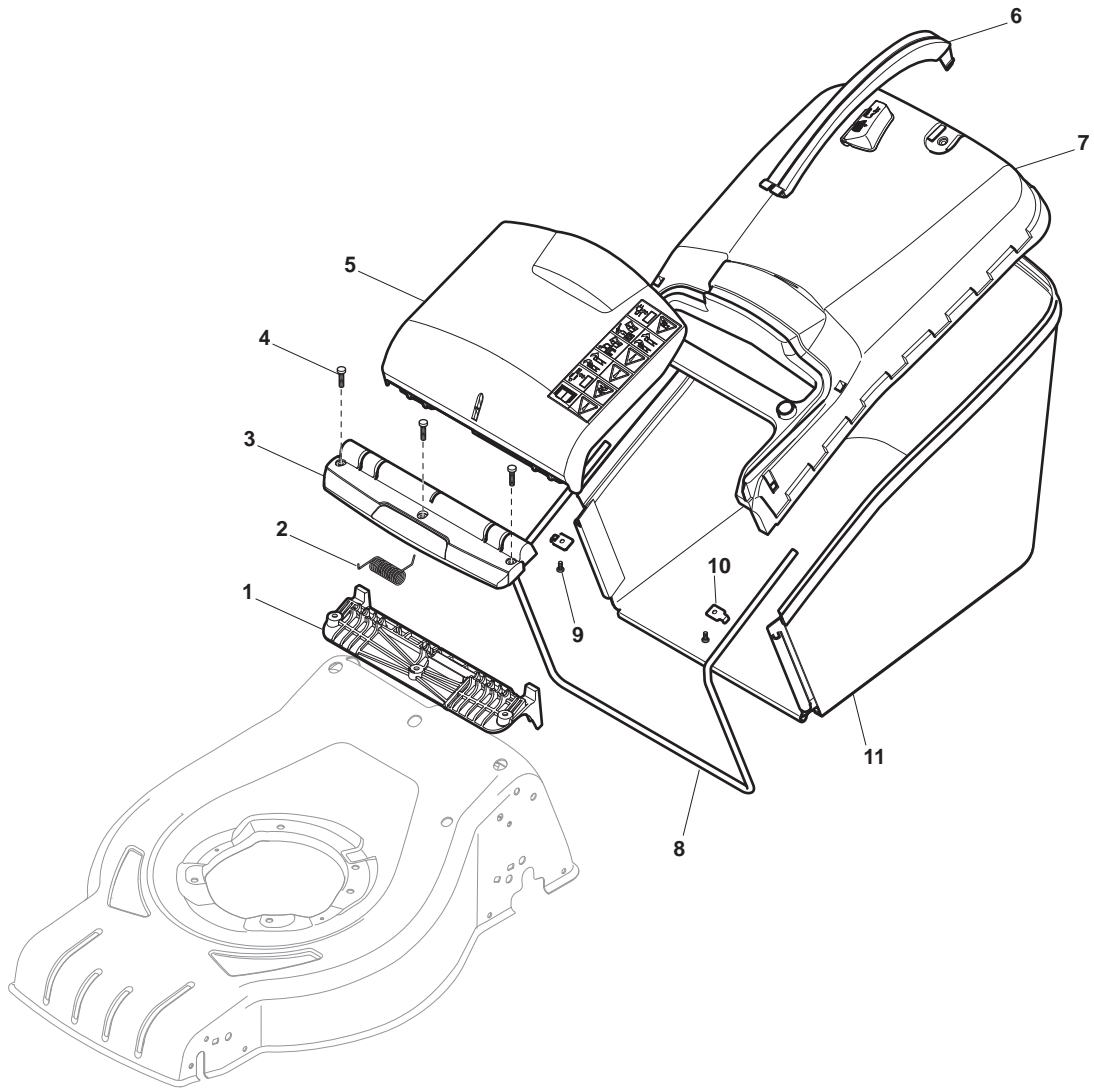

Grass-Catcher

POS	PART. NO	Q.ty	DESCRIPTION	DESCRIZIONE	DESCRIPTION	BESCHREIBUNG	REMARKS
1	322785331/0	1	Support	Supporto	Support	Halter	
2	122450464/0	1	Spring	Molla	Ressort	Feder	
3	322109554/0	1	Cover, Black	Copertura, Nero	Couvre, Noir	Kappe, Schwarz	Black
3	322109556/0	1	Cover, Yellow	Capottina Gialla	Capot Jaune	Haube Gelb	Yellow
4	112728699/0	3	Screw	Vite	Vis	Schraube	
5	322600206/1	1	Stone-Guard Black	Parasassi Nero	Pare-Pierres	Prallblech	Black
5	322600214/1	1	Stone-Guard Yellow	Parasassi Giallo	Pare-Pierres, Jaune	Prallblech, Gelb	Yellow
6	322393644/0	1	Handle, Black	Maniglia, Nero	Poignee, Noir	Griff, Schwarz	Black
6	322393715/0	1	Handle, Grey	Maniglia Grigio	Poignée Gris	Griff, Grau	Grey NCSS-N
7	381486016/0A	1	Grass-Box, Upper Part Yellow	Sacco, Parte Superiore Giallo	Sac, Partie Superieure Jaune	Korb, Oberteil Gelb	Yellow
7	381486018/0	1	Grass-Box, Upper Part Black	Sacco, Parte Sup. Nero	Sac, Partie Sup. Noir	Korb, Oberteil, Schwarz	Black
8	122608561/0	1	Stiffening Lower	Rinforzo Inf	Réinforcement Inf	Verstärkung Untere	
9	112728692/0	2	Screw	Vite	Vis	Schraube	
10	322545159/0	2	Plate	Piastrina	Plaquette	Plättchen	
11	181002318/0	1	Box, Fabric	Sacco, Tela	Sac, Toile	Sack, Tuck