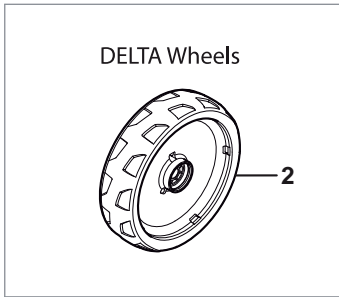

BUSHING Version - Ø 180

BALL BEARING Version - Ø 180