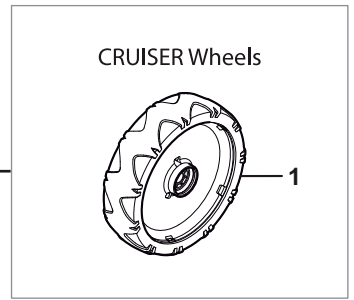

BUSHING Version - Ø 180

BALL BEARING Version - Ø 180