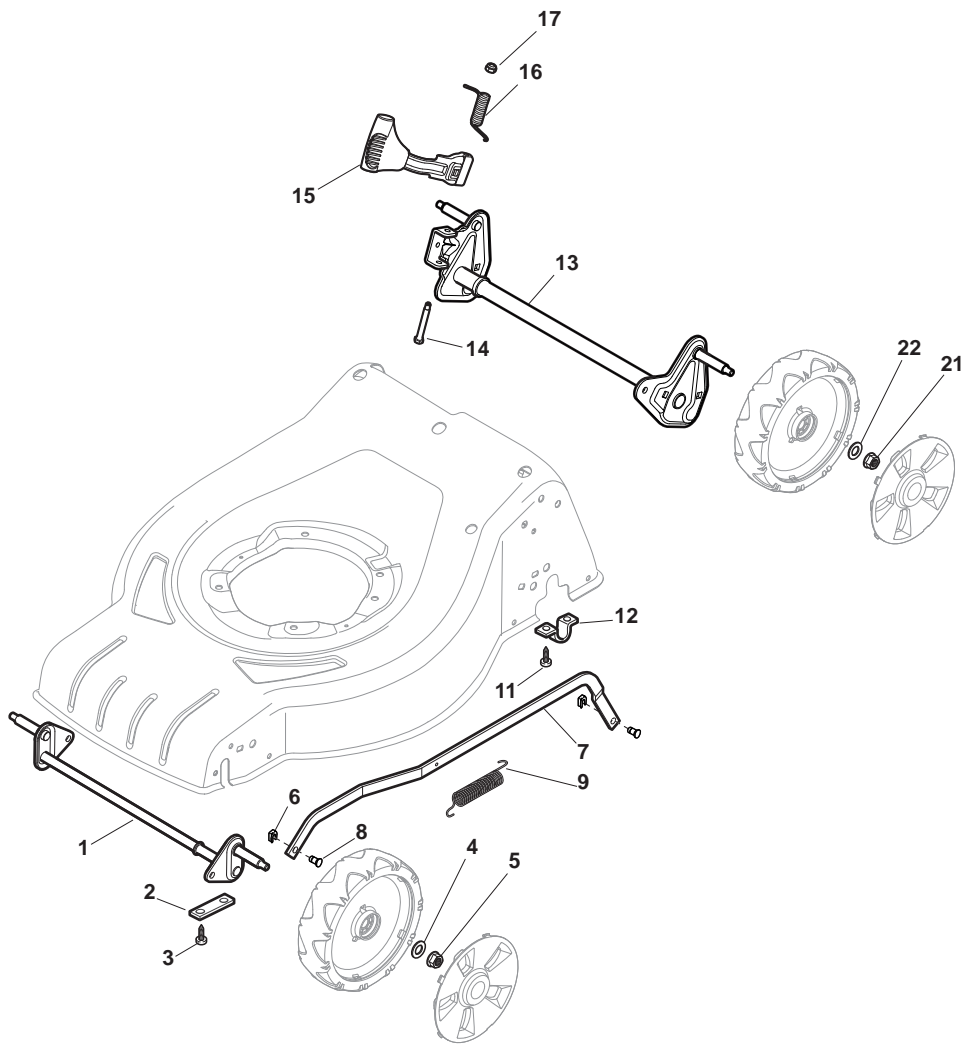

Deck And Height Adjusting

POS	PART. NO	Q.ty	DESCRIPTION	DESCRIZIONE	DESCRIPTION	BESCHREIBUNG	REMARKS
1	381302821/0	1	Axle, Front Wheels	Asse Ruote Anteriori	Axe Roues Avant	Achse, Vorderrad	
2	322545142/0	2	Plate	Piastrina	Plaquette	Plättchen	
3	112728698/0	4	Screw	Vite	Vis	Schraube	
4	112521350/0	2	Washer	Rosetta	Rondelle	Scheibe	
5	112155000/0	2	Nut	Dado	Ecrou	Mutter	
6	112436051/0	2	Plate	Piastrina	Plaquette	Plättchen	
7	322869671/0	1	Rod, Height Adjustment	Asta Comando Regol. Altezza	Tige Commande Reglage Hauteur	Stange, Höheverstellung	for B&S-HONDA-GGP Engine
7	322869681/0	1	Rod, Height Adjustment	Asta Comando Regol. Altezza	Tige Commande Reglage Hauteur	Stange, Höheverstellung	for B&S E series
8	122519820/0	2	Pin	Perno	Pivot	Bolzen	
9	122446193/0	1	Spring	Molla	Ressort	Feder	
11	112728698/0	4	Screw	Vite	Vis	Schraube	
12	322545152/0	2	Plate	Piastrina	Plaquette	Plättchen	
13	381302843/0	1	Axle, Front Wheels	Asse Ruote Anteriori	Axe Roues Avant	Achse, Vorderrad	
14	122534131/0	1	Pin	Perno	Pivot	Bolzen	
15	381003357/0	1	Lever, Height Adjustment	Leva Regolazione Altezza	Levier Reglage Hauteur	Hebel, Höheverstellung	
16	122446192/0	1	Spring	Molla	Ressort	Feder	
17	112154510/0	1	Nut	Dado	Ecrou	Mutter	
21	112521350/0	2	Washer	Rosetta	Rondelle	Scheibe	
22	112155000/0	2	Nut	Dado	Ecrou	Mutter