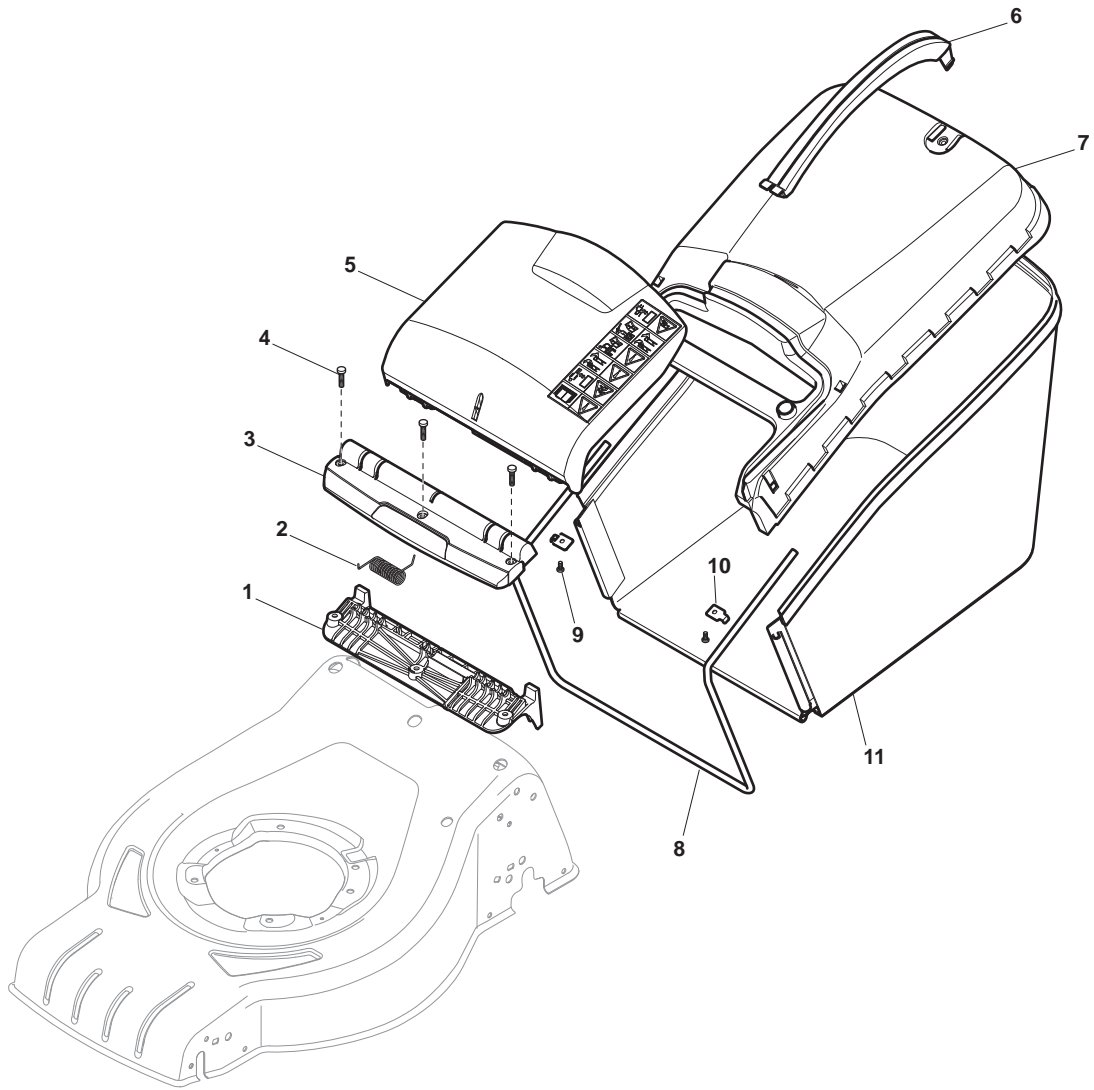

Grass-Catcher

POS	PART. NO	Q.ty	DESCRIPTION	DESCRIZIONE	DESCRIPTION	BESCHREIBUNG	REMARKS
1	322785331/0	1	Support	Supporto	Support	Halter	
2	122450464/0	1	Spring	Molla	Ressort	Feder	
3	322109554/0	1	Cover, Black	Copertura, Nero	Couvre, Noir	Kappe, Schwarz	Black
3	322109556/0	1	Cover, Yellow	Capottina Gialla	Capot Jaune	Haube Gelb	Yellow
4	112728699/0	3	Screw	Vite	Vis	Schraube	
5	322600206/1	1	Stone-Guard Black	Parasassi Nero	Pare-Pierres	Prallblech	Black
5	322600214/1	1	Stone-Guard Yellow	Parasassi Giallo	Pare-Pierres, Jaune	Prallblech, Gelb	Yellow
6	322393644/0	1	Handle, Black	Maniglia, Nero	Poignee, Noir	Griff, Schwarz	Black
6	322393715/0	1	Handle, Grey	Maniglia Grigio	Poignée Gris	Griff, Grau	Grey NCSS-N
7	381486016/0A	1	Grass-Box, Upper Part Yellow	Sacco, Parte Superiore Giallo	Sac, Partie Superieure Jaune	Korb, Oberteil Gelb	Yellow
7	381486018/0	1	Grass-Box, Upper Part Black	Sacco, Parte Sup. Nero	Sac, Partie Sup. Noir	Korb, Oberteil, Schwarz	Black
8	122608561/0	1	Stiffening Lower	Rinforzo Inf	Réinforcement Inf	Verstärkung Untere	
9	112728692/0	2	Screw	Vite	Vis	Schraube	
10	322545159/0	2	Plate	Piastrina	Plaquette	Plättchen	
11	181002318/0	1	Box, Fabric	Sacco, Tela	Sac, Toile	Sack, Tuck