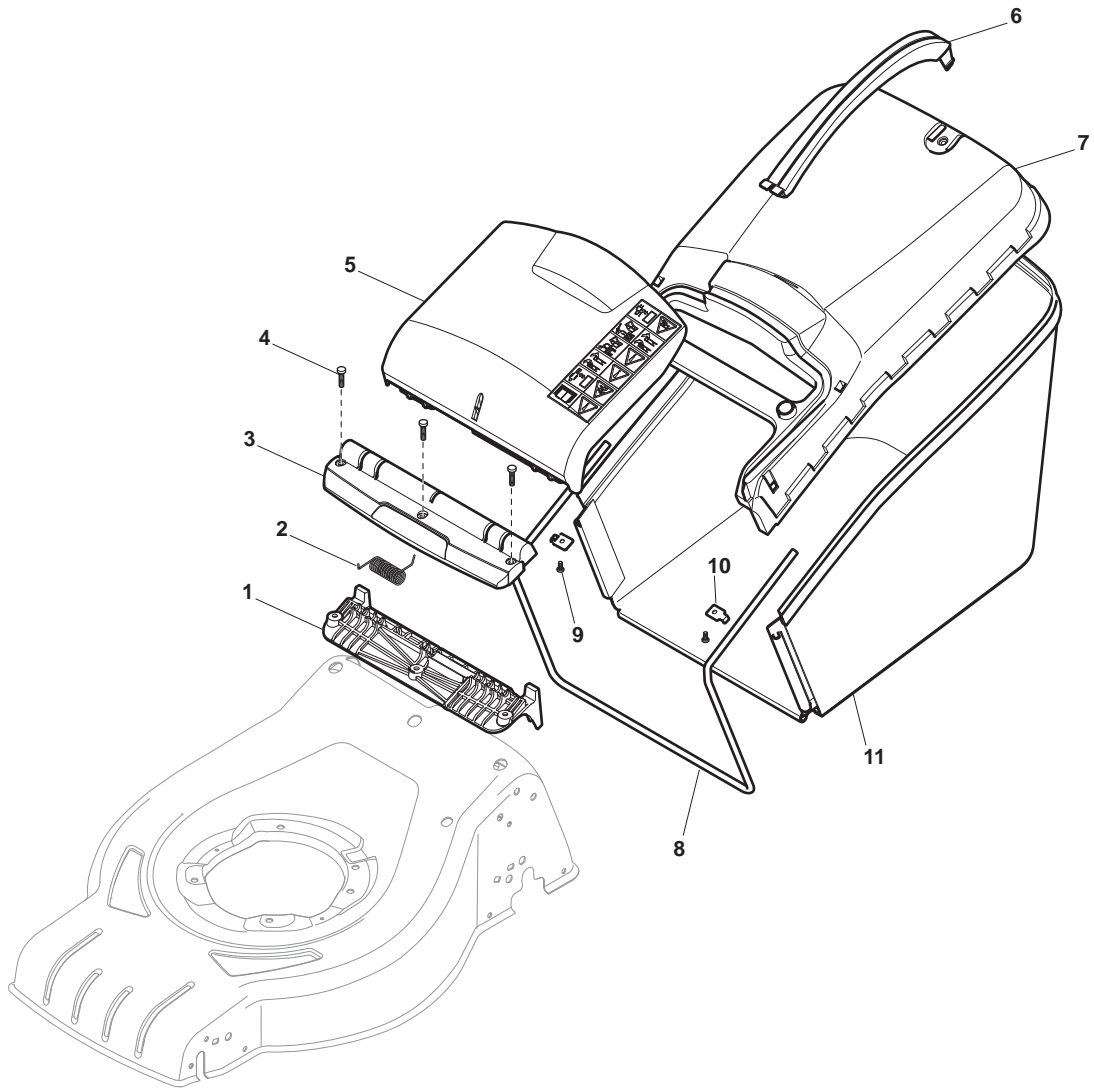

Grass-Catcher

POS	PART. NO	Q.ty	DESCRIPTION	DESCRIZIONE	DESCRIPTION	BESCHREIBUNG	REMARKS
1	322785331/0	1	Support	Supporto	Support	Halter	
2	122450464/0	1	Spring	Molla	Ressort	Feder	
3	322109554/0	1	Cover, Black	Copertura, Nero	Couvre, Noir	Kappe, Schwarz	Black
3	322109556/0	1	Cover, Yellow	Capottina Gialla	Capot Jaune	Haube Gelb	Yellow
3	322109557/0	1	Cover, Grey	Capottina Grigio	Capot Gris	Haube Gelb	Grey
4	112728699/0	3	Screw	Vite	Vis	Schraube	
5	322600206/1	1	Stone-Guard Black	Parasassi Nero	Pare-Pierres, Noir	Prallblech, Schwarz	Black
5	322600214/1	1	Stone-Guard Yellow	Parasassi Giallo	Pare-Pierres, Jaune	Prallblech, Gelb	Yellow
5	322600216/1	1	Stone-Guard Grey	Parasassi Grigio	Pare-Pierres, Gris	Prallblech, Grau	Grey
6	322393646/0	1	Handle, Yellow	Maniglia, Gialla	Poignee, Jaune	Griff, Gelb	Yellow
6	322393649/0	1	Handle, Grey	Maniglia Grigio	Poignée Gris	Griff, Grau	Grey
6	322393644/0	1	Handle, Black	Maniglia Nera	Poignée Noir	Griff Schwarz	Black
7	322486264/0	1	Grassbox Upper Part Yellow	Parte Sup.Sacco Giallo	Sac, Partie Superieure Jaune	Korb Oberteil, Gelb	Yellow
7	322486270/0	1	Grassbox Upper Part, Grey	Parte Sup.Sacco, Grigio	Sac, Partie Superieure, Gris	Korb Oberteil, Grau	Grey
7	322486262/0	1	Grassbox Upper Part, Black	Parte Sup.Sacco Nero	Sac, Partie Superieure Noir	Korb Oberteil, Schwarz	Black
8	122608561/0	1	Stiffening Lower	Rinforzo Inf	Réinforcement Inf	Verstärkung Untere	
9	112728692/0	2	Screw	Vite	Vis	Schraube	
10	322545159/0	2	Plate	Piastrina	Plaquette	Plättchen	
11	181002318/0	1	Box, Fabric	Sacco, Tela	Sac, Toile	Sack, Tuck