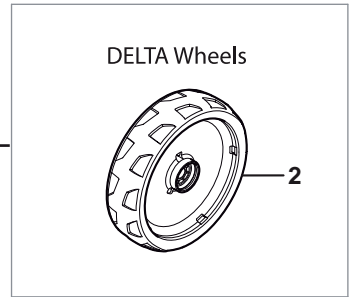

BUSHING Version - Ø 180

BALL BEARING Version - Ø 180