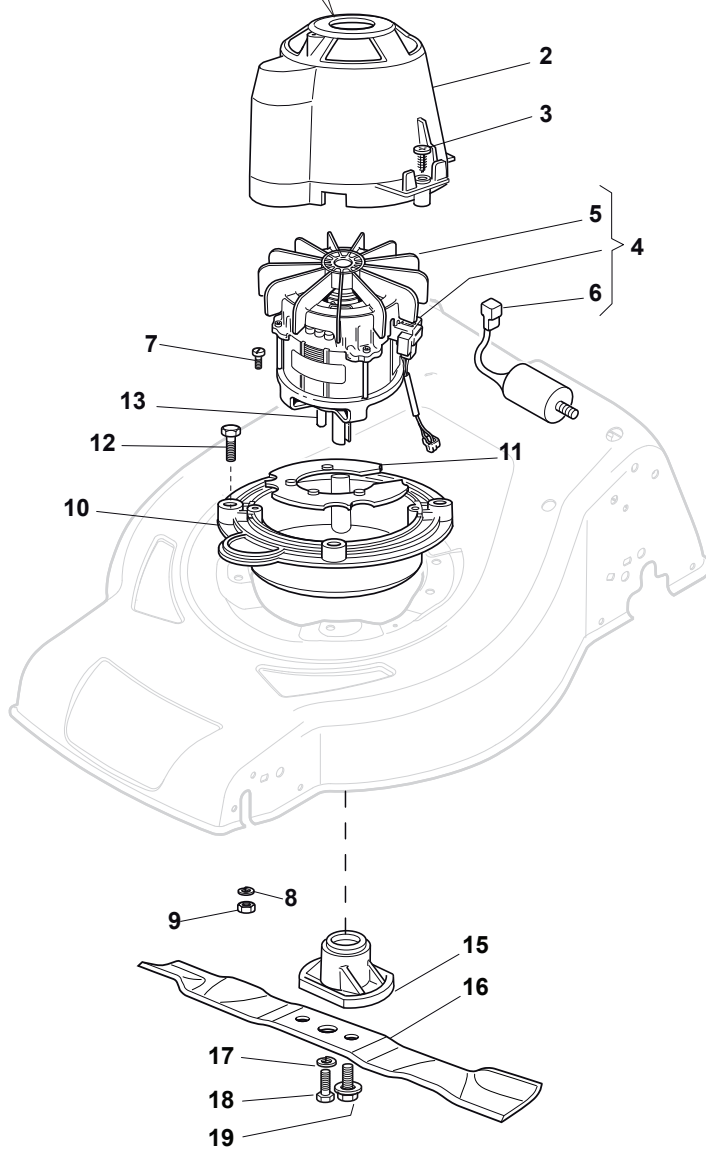

Electric Motor and Covers							
POS	PART. NO	Q.ty	DESCRIPTION	DESCRIZIONE	DESCRIPTION	BESCHREIBUNG	REMARKS
1	112728680/0	2	Screw	Vite	Vis	Schraube	
2	322785210/0	1	Support, Cover	Supporto Capottina	Support Capot	Halter, Haube	
3	112728710/0	4	Screw	Vite	Vis	Schraube	
5	118740054/0	1	Fan Motor Atb	Ventola Per Motore	Ventilateur Moteur	Lüfter Motor Atb	
7	112735410/0	4	Screw	Vite	Vis	Schraube	
8	112583500/0	4	Grower	Grower	Grower	Federring	
9	112293200/0	4	Nut	Dado	Ecrou	Mutter	
10	322207211/4	1	Flange	Flangia	Bride	Flansch	without mulching
10	322207216/0	1	Flange	Flangia	Bride	Flansch	with mulching
11	322720360/2	1	Ventilation Screen	Schermo	Ecran Ventilation	Lüftungschirm	
12	112793700/0	4	Screw	Vite	Vis	Schraube	
13	112139440/0	1	Feather	Linguetta	Clavette	Keil	
15	322463186/3	1	Hub	Mozzo	Moyeu	Nabe	
16	181004346/3	1	Blade Standard	Coltello Standard	Lame Standard	Messer Standard	
16	181004397/0	1	Blade Winged	Coltello Alettato	Lame Ailettée	Messer Flügel	
17	112583500/0	2	Grower	Grower	Grower	Federring	
18	112793101/0	2	Screw	Vite	Vis	Schraube	
19	381004352/1	1	Screw	Vite	Vis	Schraube	
20	122055065/0	1	Cover, Black	Copertura, Nero	Couvre, Noir	Kappe, Schwarz	
21	122055045/1	1	Cover, Black	Capottina	Capot	Haube	
21	322055139/0	1	Cover, Yellow	Capottina Gialla	Capot Jaune	Haube Gelb	
22	122055058/0	1	Cover, Black	Copertura, Nero	Couvre, Noir	Kappe, Schwarz	
23	122055033/1	1	Cover, Black	Copertura, Nero	Couvre, Noir	Kappe, Schwarz