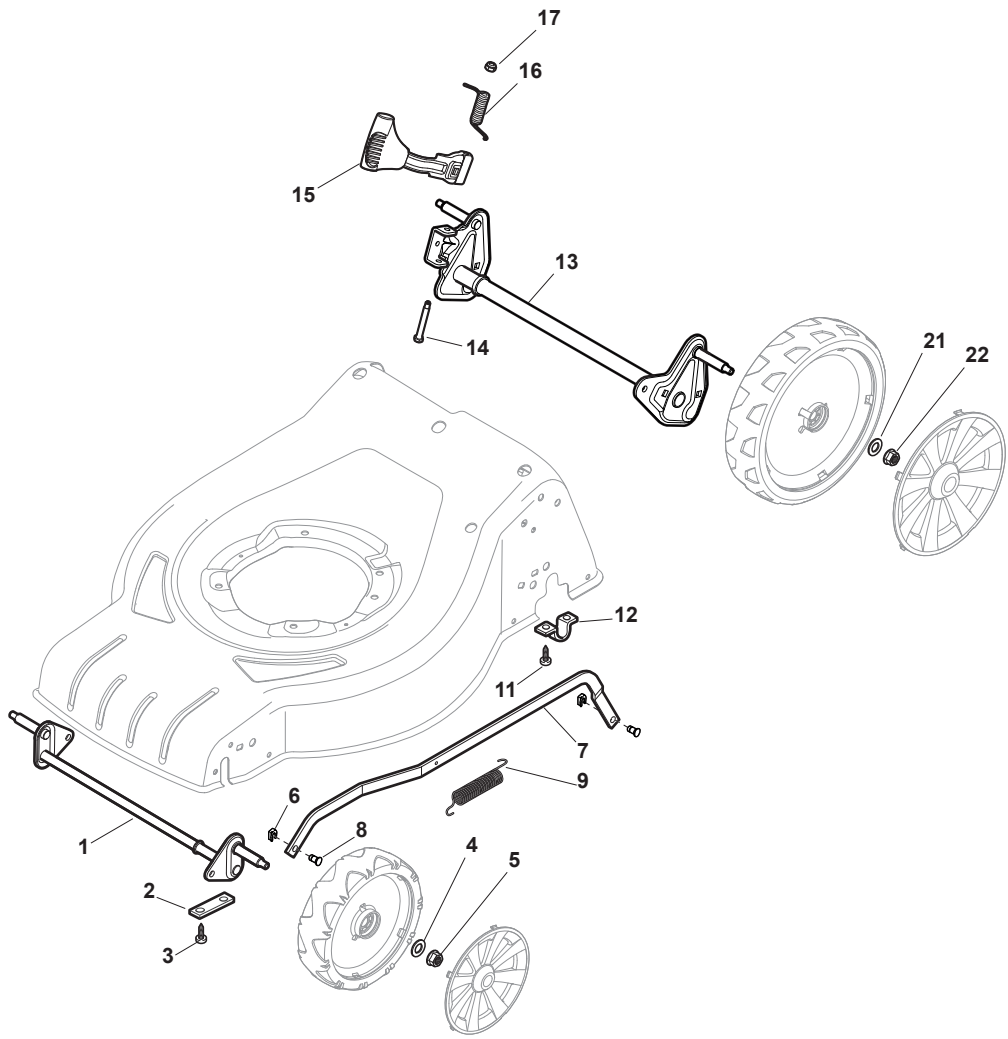

Deck And Height Adjusting

POS	PART. NO	Q.ty	DESCRIPTION	DESCRIZIONE	DESCRIPTION	BESCHREIBUNG	REMARKS
1	381302821/0	1	Axle, Front Wheels	Asse Ruote Anteriori	Axe Roues Avant	Achse, Vorderrad	
2	322545142/0	2	Plate	Piastrina	Plaquette	Plättchen	
3	112728698/0	4	Screw	Vite	Vis	Schraube	
4	112521350/0	2	Washer	Rosetta	Rondelle	Scheibe	
5	112155000/0	2	Nut	Dado	Ecrou	Mutter	
6	112436051/0	2	Plate	Piastrina	Plaquette	Plättchen	
7	322869673/0	1	Rod, Height Adjustment	Asta Comando Regol. Altezza	Tige Commande Reglage Hauteur	Stange, Höheverstellung	
8	122519820/0	2	Pin	Perno	Pivot	Bolzen	
9	122446193/0	1	Spring	Molla	Ressort	Feder	
11	112728698/0	4	Screw	Vite	Vis	Schraube	
12	322545152/0	2	Plate	Piastrina	Plaquette	Plättchen	
13	381302815/0	1	Axle, Rear Wheels	Asse Ruote Post.	Axe Roues Arriere	Achse, Hinterrad	
14	122534131/0	1	Pin	Perno	Pivot	Bolzen	
15	381003357/0	1	Lever, Height Adjustment	Leva Regolazione Altezza	Levier Reglage Hauteur	Hebel, Höheverstellung	
16	122446192/0	1	Spring	Molla	Ressort	Feder	
17	112154510/0	1	Nut	Dado	Ecrou	Mutter	
21	112521350/0	2	Washer	Rosetta	Rondelle	Scheibe	
22	112155000/0	2	Nut	Dado	Ecrou	Mutter