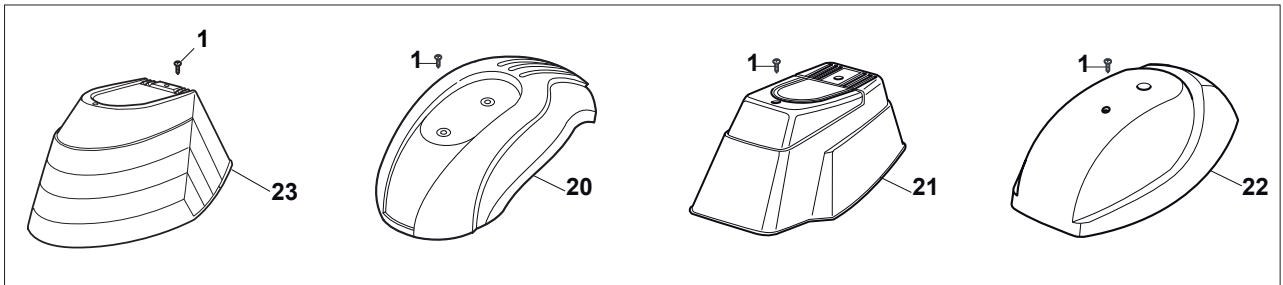

Electric Motor and Covers							
POS	PART. NO	Q.ty	DESCRIPTION	DESCRIZIONE	DESCRIPTION	BESCHREIBUNG	REMARKS
1	112728680/0	2	Screw	Vite	Vis	Schraube	
2	322785210/0	1	Support, Cover	Supporto Capottina	Support Capot	Halter, Haube	
3	112728710/0	4	Screw	Vite	Vis	Schraube	
5	118740054/0	1	Fan Motor Atb	Ventola Per Motore	Ventilateur Moteur	Lüfter Motor Atb	
7	112735410/0	4	Screw	Vite	Vis	Schraube	
8	112583500/0	4	Grower	Grower	Grower	Federring	
9	112293200/0	4	Nut	Dado	Ecrou	Mutter	
10	322207211/4	1	Flange	Flangia	Bride	Flansch	without mulching
10	322207216/0	1	Flange	Flangia	Bride	Flansch	with mulching
11	322720360/2	1	Ventilation Screen	Schermo	Ecran Ventilation	Lüftungschirm	
12	112793700/0	4	Screw	Vite	Vis	Schraube	
13	112139440/0	1	Feather	Linguetta	Clavette	Keil	
15	322463186/3	1	Hub	Mozzo	Moyeu	Nabe	
16	181004346/3	1	Blade Standard	Coltello Standard	Lame Standard	Messer Standard	
16	181004397/0	1	Blade Winged	Coltello Alettato	Lame Ailettée	Messer Flügel	
17	112583500/0	2	Grower	Grower	Grower	Federring	
18	112793101/0	2	Screw	Vite	Vis	Schraube	
19	381004352/1	1	Screw	Vite	Vis	Schraube	
20	122055065/0	1	Cover, Black	Copertura, Nero	Couvre, Noir	Kappe, Schwarz	
21	122055045/1	1	Cover, Black	Capottina	Capot	Haube	
21	322055139/0	1	Cover, Yellow	Capottina Gialla	Capot Jaune	Haube Gelb	
22	122055058/0	1	Cover, Black	Copertura, Nero	Couvre, Noir	Kappe, Schwarz	
23	122055033/1	1	Cover, Black	Copertura, Nero	Couvre, Noir	Kappe, Schwarz