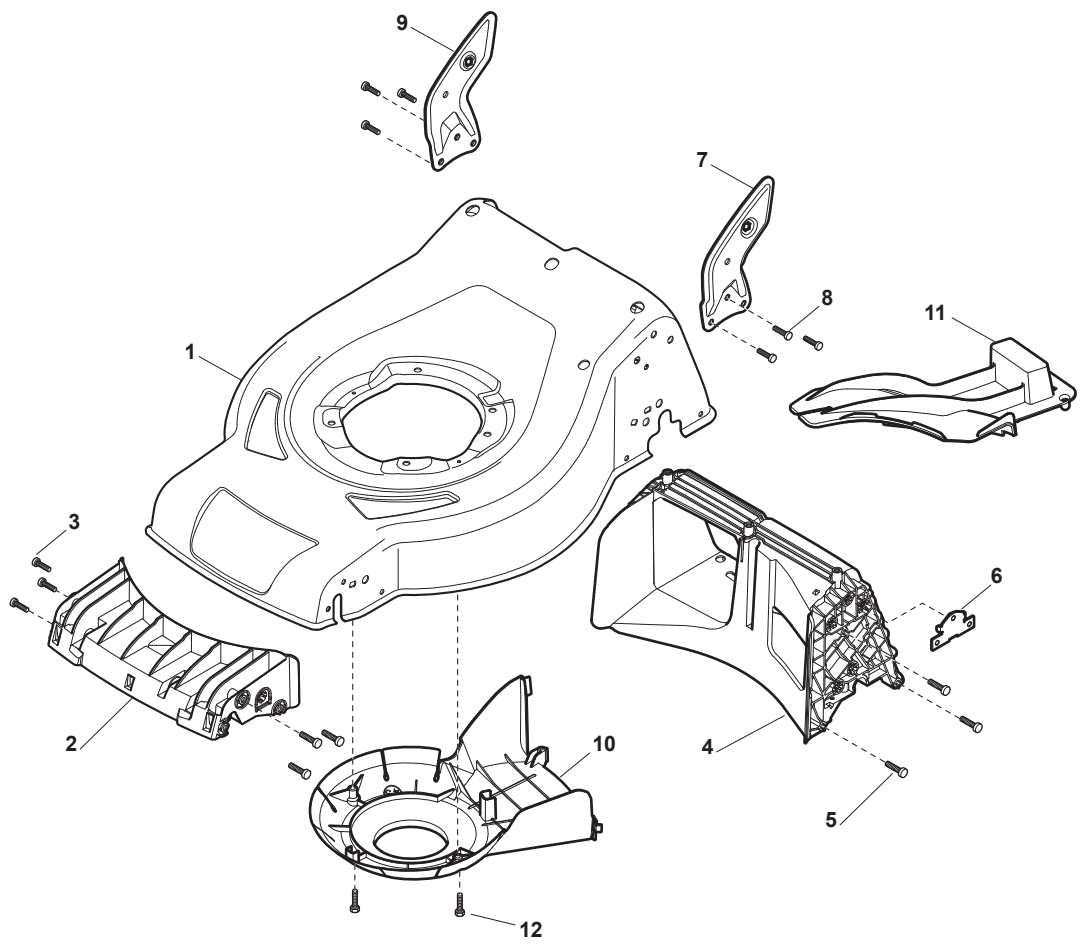

ILLUSTRATED PARTS LIST

CRL 480 - CRL 480 WQ
CSL 480 - CSL 480 WQ

- Use GLOBAL GARDEN PRODUCT Genuine Spare Parts specified in the parts list for repair and/or replacement.
- The contents described in the parts list may change due to improvement.
- The drawings of the spare parts are only indicative and might not represent the part in question exactly.
- The indications "right" - "left" - "front" - "rear" refer to the position of the operator when using the machine.
- When placing orders of parts for repair and/or replacement, make sure that the illustrated parts list is the one applying to the machine's year of manufacture, as shown on the identification plate attached to the machine.

THIS INFORMATION IS NOT INTENDED FOR SALE OR RESALE, AND THIS NOTICE MUST REMAIN ON ALL COPIES.

GLOBAL GARDEN PRODUCTS

Deck - CR

POS	PART. NO	Q.ty	DESCRIPTION	DESCRIZIONE	DESCRIPTION	BESCHREIBUNG	REMARKS
1	381004729/0	1	Deck Grey	Chassis Grigio	Châssis Gris	Gehäuse Grau	
1	381004613/0	1	Deck Red	Chassis Rosso	Châssis Rouge	Gehäuse Rot	Side Discharge
2	322108301/1	1	Front Conveyor Assy	Convogl. Anteriore	Ens. Convoyeur Avant	Hinterleitblechvorder	
3	112728699/0	6	Screw	Vite	Vis	Schraube	
4	322108302/0	1	Rear Conveyor Assy	Convogl. Posteriore	Ens. Convoyeur Post.	Hinterleitblechsatz	
5	112728699/0	6	Screw	Vite	Vis	Schraube	
6	322545213/0	2	Plate	Piastrina	Plaquette	Plättchen	
7	381005139/0	1	Bracket, L	Staffa Sx	Etrier Gauche	Steigbügel, Linke	
8	112727801/0	6	Screw	Vite	Vis	Schraube	
9	381005137/0	1	Bracket, R	Staffa Dx	Etrier Droit	Steigbügel, Rechte	
10	322060242/0	1	Protection, Belt	Carter Cinghia	Protection Courroie	Schutz, Riemen	
11	322140239/0	1	Deflector	Deflettore	Deflecteur	Abweiser	
12	112728530/0	2	Screw	Vite	Vis	Schraube	