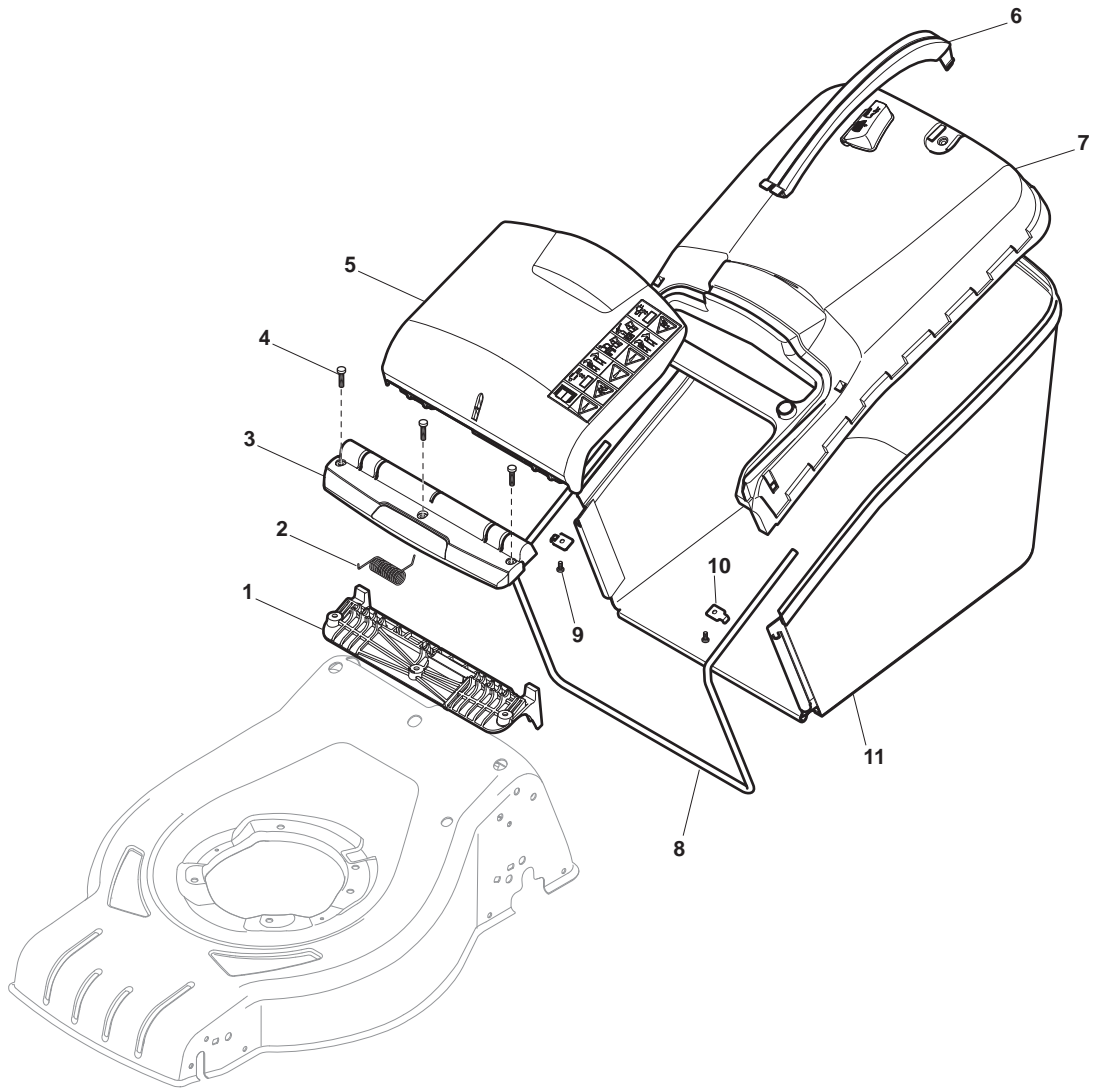

Grass-Catcher							
POS	PART. NO	Q.ty	DESCRIPTION	DESCRIZIONE	DESCRIPTION	BESCHREIBUNG	REMARKS
1	322785331/0	1	Support	Supporto	Support	Halter	
2	122450464/0	1	Spring	Molla	Ressort	Feder	
3	322109554/0	1	Cover, Black	Copertura, Nero	Couvre, Noir	Kappe, Schwarz	Black
3	322109556/0	1	Cover, Yellow	Capottina Gialla	Capot Jaune	Haube Gelb	Yellow
4	112728699/0	3	Screw	Vite	Vis	Schraube	
5	322600206/1	1	Stone-Guard Black	Parasassi Nero	Pare-Pierres	Prallblech	Black
5	322600214/1	1	Stone-Guard Yellow	Parasassi Giallo	Pare-Pierres, Jaune	Prallblech, Gelb	Yellow
6	322393644/0	1	Handle, Black	Maniglia, Nero	Poignee, Noir	Griff, Schwarz	Black
6	322393715/0	1	Handle, Grey	Maniglia Grigio	Poignée Gris	Griff, Grau	Grey NCSS-N
7	381486016/0A	1	Grass-Box, Upper Part Yellow	Sacco, Parte Superiore Giallo	Sac, Partie Superieure Jaune	Korb, Oberteil Gelb	Yellow
7	381486018/0	1	Grass-Box, Upper Part Black	Sacco, Parte Sup. Nero	Sac, Partie Sup. Noir	Korb, Oberteil, Schwarz	Black
8	122608561/0	1	Stiffening Lower	Rinforzo Inf	Réinforcement Inf	Verstärkung Untere	
9	112728692/0	2	Screw	Vite	Vis	Schraube	
10	322545159/0	2	Plate	Piastrina	Plaquette	Plättchen	
11	181002318/0	1	Box, Fabric	Sacco, Tela	Sac, Toile	Sack, Tuck