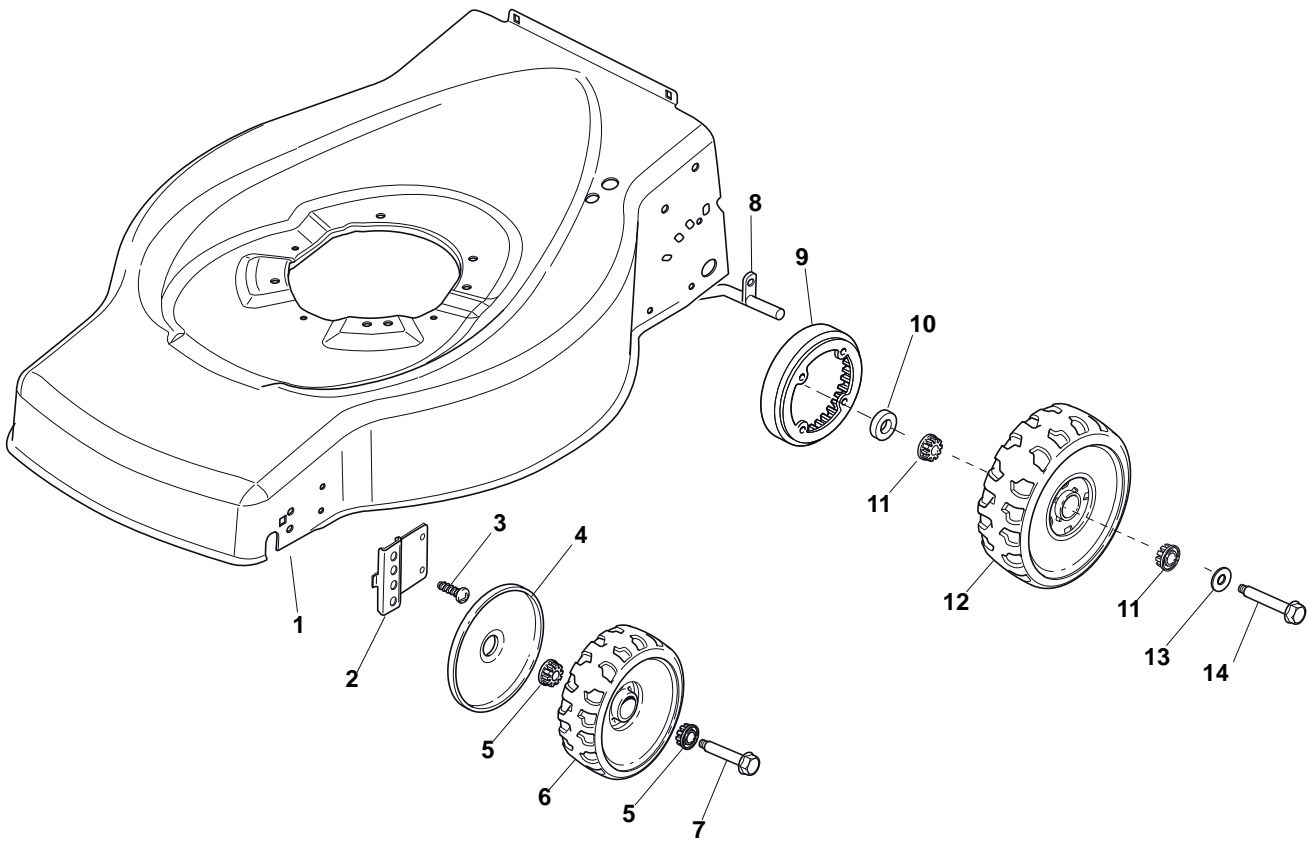

Front Hubcaps

Rear Hubcaps