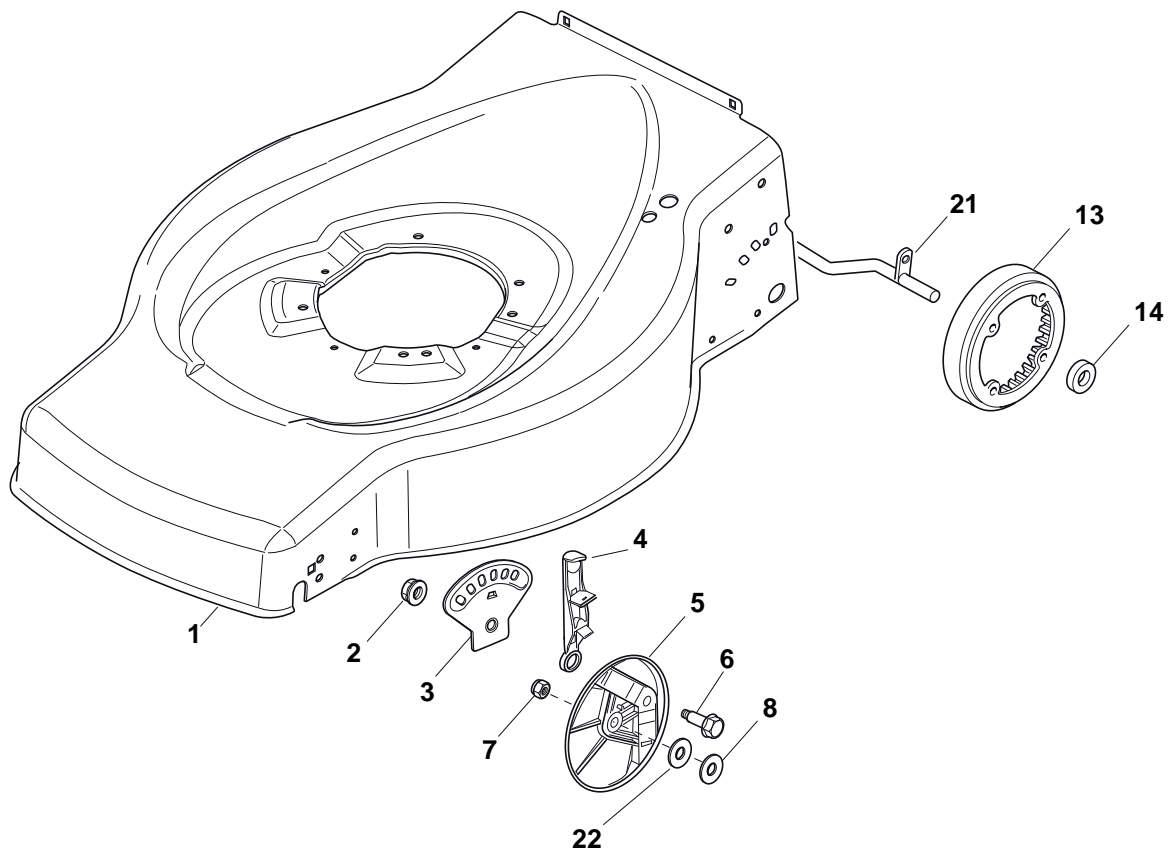

ILLUSTRATED PARTS LIST

ES 460 TR

- Use GLOBAL GARDEN PRODUCT Genuine Spare Parts specified in the parts list for repair and/or replacement.
- The contents described in the parts list may change due to improvement.
- The drawings of the spare parts are only indicative and might not represent the part in question exactly.
- The indications "right" - "left" - "front" - "rear" refer to the position of the operator when using the machine.
- When placing orders of parts for repair and/or replacement, make sure that the illustrated parts list is the one applying to the machine's year of manufacture, as shown on the identification plate attached to the machine.

THIS INFORMATION IS NOT INTENDED FOR SALE OR RESALE, AND THIS NOTICE MUST REMAIN ON ALL COPIES.

Deck And Height Adjusting

POS	PART. NO	Q.ty	DESCRIPTION	DESCRIZIONE	DESCRIPTION	BESCHREIBUNG	REMARKS
1	381002538/0	1	Deck Red	Chassis Rosso	Châssis Rouge	Gehäuse Rot	
1	381004745/0	1	Deck Grey	Chassis Grigio	Châssis Gris	Gehäuse Grau	
2	122131750/0	2	Nut	Dado	Ecrou	Mutter	
3	322735557/0	2	Sector, Height Adjustment	Settore Regolazione Altezza	Secteur Reglage Hauteur	Sektor, Höheverstellung	
4	381003306/0	2	Lever, Height Adjustment	Leva Regolazione Altezza	Levier Reglage Hauteur	Hebel, Höneverstellung	
5	322600170/0	2	Protection, Wheel	Protezione Ruote	Protection Roue	Schütz, Räder	
6	122524324/0	2	Pin	Perno	Pivot	Bolzen	
7	112155000/0	2	Nut	Dado	Ecrou	Mutter	
8	325670011/0	2	Washer	Rosetta	Rondelle	Scheibe	
13	322120109/0	2	Ring Gear	Corona	Couronne	Kranz	
14	322170622/0	2	Spacer	Distanziale	Entretoise	Distanzring	
21	122033393/0	1	Axle, Rear Wheels	Asse Ruote Posteriore	Axe Roues Arriere	Achse, Hinterrad	
22	112530150/0	2	Elastic Washer	Disco Elastico	Disque Elastique	Federscheibe	