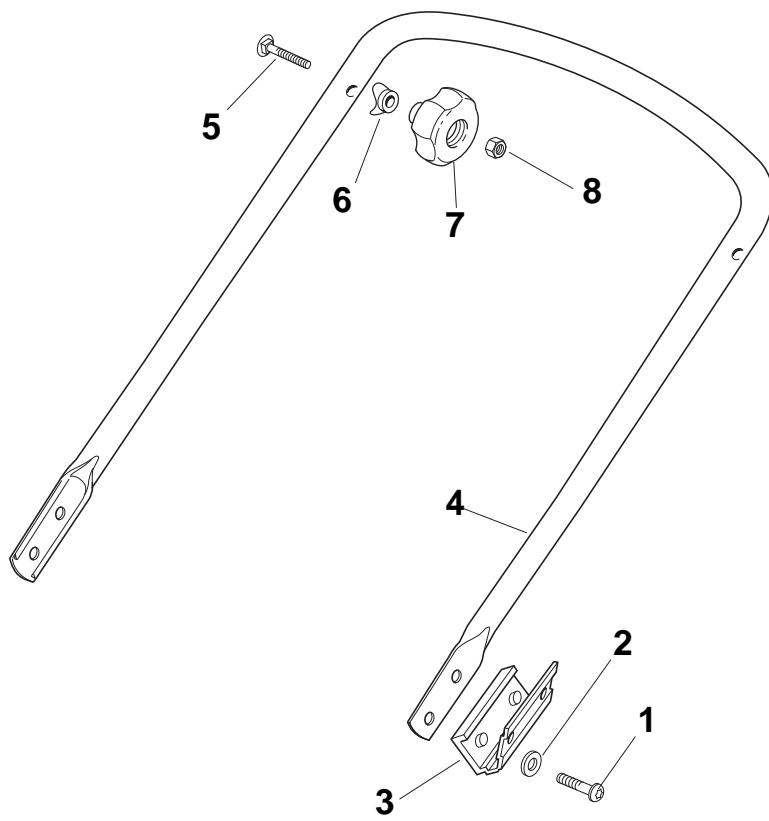

ILLUSTRATED PARTS LIST

ES 460 TR

- Use GLOBAL GARDEN PRODUCT Genuine Spare Parts specified in the parts list for repair and/or replacement.
- The contents described in the parts list may change due to improvement.
- The drawings of the spare parts are only indicative and might not represent the part in question exactly.
- The indications "right" - "left" - "front" - "rear" refer to the position of the operator when using the machine.
- When placing orders of parts for repair and/or replacement, make sure that the illustrated parts list is the one applying to the machine's year of manufacture, as shown on the identification plate attached to the machine.

THIS INFORMATION IS NOT INTENDED FOR SALE OR RESALE, AND THIS NOTICE MUST REMAIN ON ALL COPIES.

Deck And Height Adjusting

POS	PART. NO	Q.ty	DESCRIPTION	DESCRIZIONE	DESCRIPTION	BESCHREIBUNG	REMARKS
1	381002538/0	1	Deck Red	Chassis Rosso	Châssis Rouge	Gehäuse Rot	
1	381004745/0	1	Deck Grey	Chassis Grigio	Châssis Gris	Gehäuse Grau	
2	122131750/0	2	Nut	Dado	Ecrou	Mutter	
3	322735557/0	2	Sector, Height Adjustment	Settore Regolazione Altezza	Secteur Reglage Hauteur	Sektor, Höheverstellung	
4	381003306/0	2	Lever, Height Adjustment	Leva Regolazione Altezza	Levier Reglage Hauteur	Hebel, Höneverstellung	
5	322600170/0	2	Protection, Wheel	Protezione Ruote	Protection Roue	Schütz, Räder	
6	122524324/0	2	Pin	Perno	Pivot	Bolzen	
7	112155000/0	2	Nut	Dado	Ecrou	Mutter	
8	325670011/0	2	Washer	Rosetta	Rondelle	Scheibe	
13	322120109/0	2	Ring Gear	Corona	Couronne	Kranz	
14	322170622/0	2	Spacer	Distanziale	Entretoise	Distanzring	
21	122033393/0	1	Axle, Rear Wheels	Asse Ruote Posteriore	Axe Roues Arriere	Achse, Hinterrad	
22	112530150/0	2	Elastic Washer	Disco Elastico	Disque Elastique	Federscheibe	