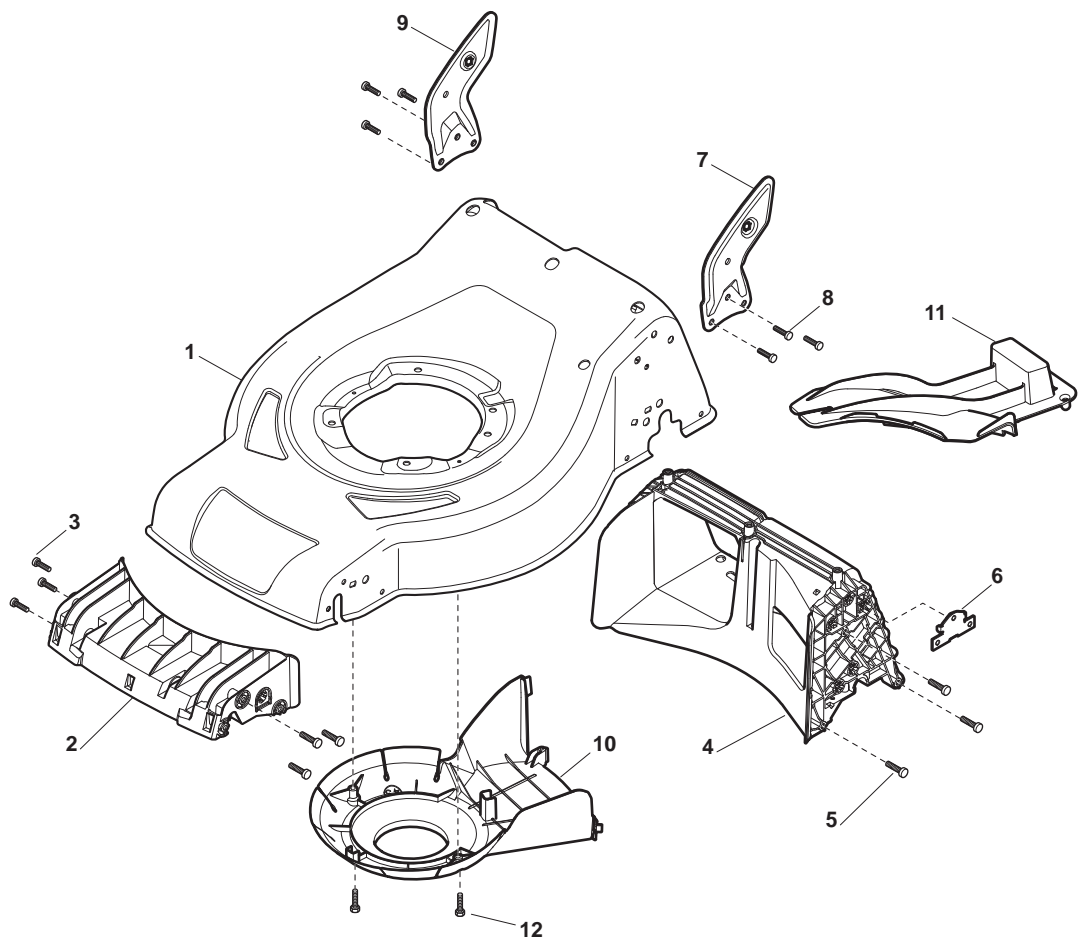

ILLUSTRATED PARTS LIST

CRL 480 S - CRL 480 SQ
CSL 480 S - CSL 480 SQ

- Use GLOBAL GARDEN PRODUCT Genuine Spare Parts specified in the parts list for repair and/or replacement.
- The contents described in the parts list may change due to improvement.
- The drawings of the spare parts are only indicative and might not represent the part in question exactly.
- The indications "right" - "left" - "front" - "rear" refer to the position of the operator when using the machine.
- When placing orders of parts for repair and/or replacement, make sure that the illustrated parts list is the one applying to the machine's year of manufacture, as shown on the identification plate attached to the machine.

THIS INFORMATION IS NOT INTENDED FOR SALE OR RESALE, AND THIS NOTICE MUST REMAIN ON ALL COPIES.

GLOBAL GARDEN PRODUCTS

Deck - CR

POS	PART. NO	Q.ty	DESCRIPTION	DESCRIZIONE	DESCRIPTION	BESCHREIBUNG	REMARKS
1	381004729/0	1	Deck Grey	Chassis Grigio	Châssis Gris	Gehäuse Grau	
1	381004613/0	1	Deck Red	Chassis Rosso	Châssis Rouge	Gehäuse Rot	Side Discharge
2	322108301/1	1	Front Conveyor Assy	Convogl. Anteriore	Ens. Convoyeur Avant	Hinterleitblechvorder	
3	112728699/0	6	Screw	Vite	Vis	Schraube	
4	322108302/0	1	Rear Conveyor Assy	Convogl. Posteriore	Ens. Convoyeur Post.	Hinterleitblechsatz	
5	112728699/0	6	Screw	Vite	Vis	Schraube	
6	322545213/0	2	Plate	Piastrina	Plaquette	Plättchen	
7	381005139/0	1	Bracket, L	Staffa Sx	Etrier Gauche	Steigbügel, Linke	
8	112727801/0	6	Screw	Vite	Vis	Schraube	
9	381005137/0	1	Bracket, R	Staffa Dx	Etrier Droit	Steigbügel, Rechte	
10	322060242/0	1	Protection, Belt	Carter Cinghia	Protection Courroie	Schutz, Riemen	
11	322140239/0	1	Deflector	Deflettore	Deflecteur	Abweiser	
12	112728530/0	2	Screw	Vite	Vis	Schraube	