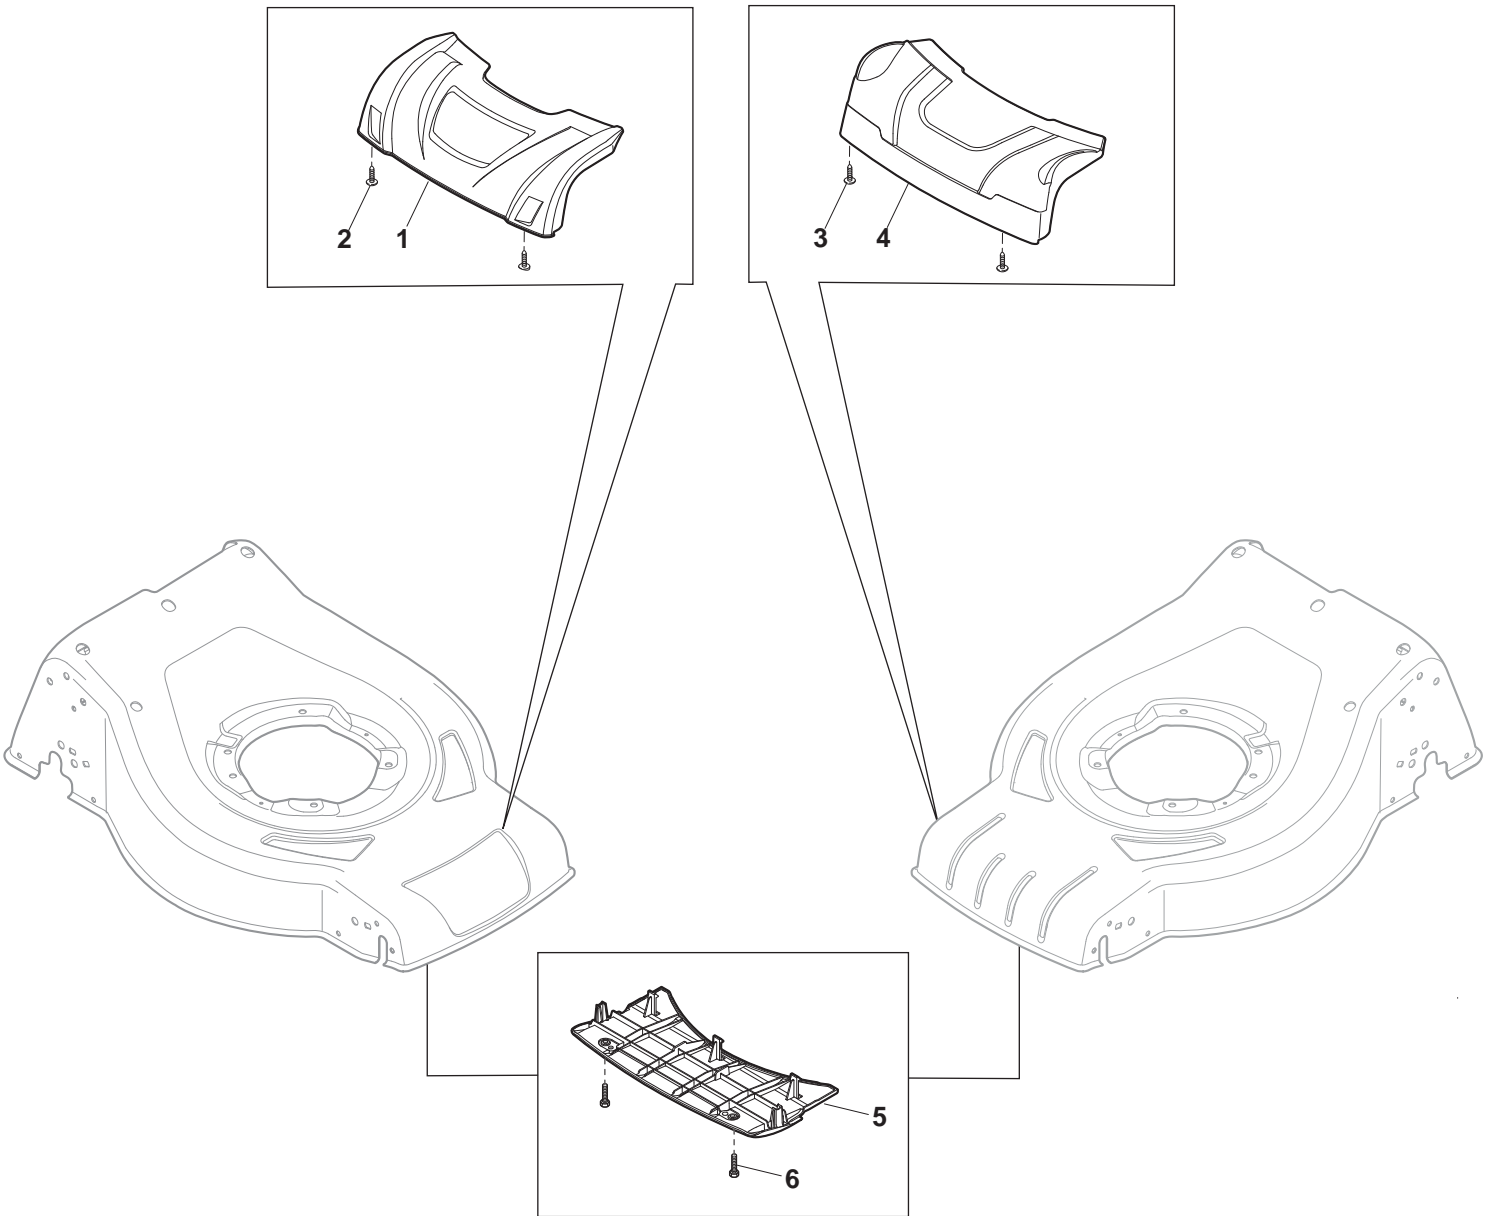

ILLUSTRATED PARTS LIST

CRL 480 S - CRL 480 SQ
CSL 480 S - CSL 480 SQ

- Use GLOBAL GARDEN PRODUCT Genuine Spare Parts specified in the parts list for repair and/or replacement.
- The contents described in the parts list may change due to improvement.
- The drawings of the spare parts are only indicative and might not represent the part in question exactly.
- The indications "right" - "left" - "front" - "rear" refer to the position of the operator when using the machine.
- When placing orders of parts for repair and/or replacement, make sure that the illustrated parts list is the one applying to the machine's year of manufacture, as shown on the identification plate attached to the machine.

Deck And Height Adjusting

POS	PART. NO	Q.ty	DESCRIPTION	DESCRIZIONE	DESCRIPTION	BESCHREIBUNG	REMARKS
1	381302821/0	1	Axle, Front Wheels	Asse Ruote Anteriori	Axe Roues Avant	Achse, Vorderrad	
2	322545142/0	2	Plate	Piastrina	Plaquette	Plättchen	
3	112728698/0	4	Screw	Vite	Vis	Schraube	
4	112521350/0	2	Washer	Rosetta	Rondelle	Scheibe	
5	112155000/0	2	Nut	Dado	Ecrou	Mutter	
6	112436051/0	2	Plate	Piastrina	Plaquette	Plättchen	
7	322869671/0	1	Rod, Height Adjustment	Asta Comando Regol. Altezza	Tige Commande Reglage Hauteur	Stange, Höheverstellung	
8	122519820/0	2	Pin	Perno	Pivot	Bolzen	
9	122446193/0	1	Spring	Molla	Ressort	Feder	
11	112728698/0	4	Screw	Vite	Vis	Schraube	
12	322545152/0	2	Plate	Piastrina	Plaquette	Plättchen	
13	381302819/0	1	Axle, Rear Wheels	Asse Ruote Posteriore	Axe Roues Arriere	Achse, Hinterrad	
14	122534131/0	1	Pin	Perno	Pivot	Bolzen	
15	381003356/0	1	Lever, Height Adjustment	Leva Regolazione Altezza	Levier Reglage Hauteur	Hebel, Höheverstellung	
16	122446192/0	1	Spring	Molla	Ressort	Feder	
17	112154510/0	1	Nut	Dado	Ecrou	Mutter	
18	322600204/0	2	Wheel Protection	Prot. Ruote	Protection Roue	Schütz, Räder	
21	112521350/0	2	Washer	Rosetta	Rondelle	Scheibe	
22	112155000/0	2	Nut	Dado	Ecrou	Mutter	