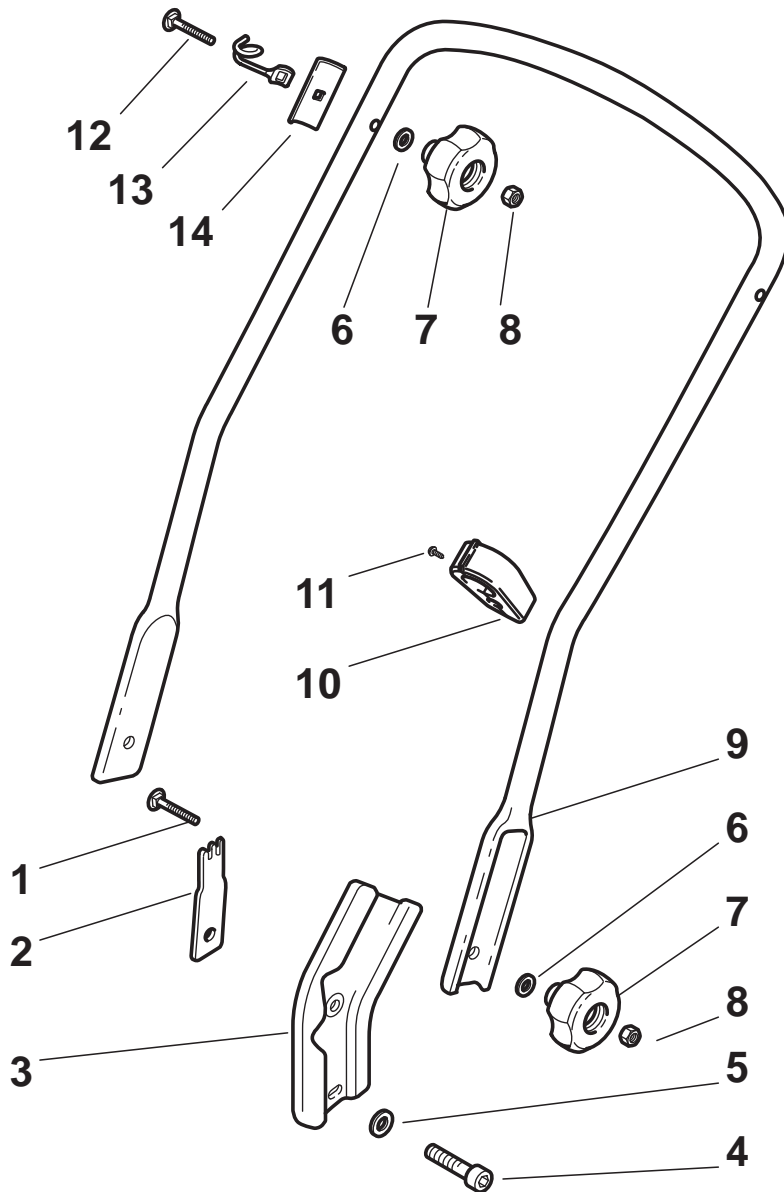

Handle, Lower Part							
POS	PART. NO	Q.ty	DESCRIPTION	DESCRIZIONE	DESCRIPTION	BESCHREIBUNG	REMARKS
1	112820655/0	2	Screw	Vite	Vis	Schraube	
2	322551635/0	1	Plate For Handle	Piastrina Fissaggio Manico	Plaque Fixage Mancheron	Platte Holmbefestigung	
3	322778405/0	2	Support	Supporto	Support	Halter	
4	112760515/0	2	Screw	Vite	Vis	Schraube	
5	112521350/0	2	Washer	Rosetta	Rondelle	Scheibe	
6	112521350/0	4	Washer	Rosetta	Rondelle	Scheibe	
7	322399810/0	4	Knob	Manopolina	Poignée	Griff	
8	112361005/0	4	Nut	Dado	Ecrou	Mutter	
9	381006613/0	1	Handle, Lower Part	Manico, Parte Inferiore	Mancheron, Partie Inferieure	Holm, Unterteil	Black
9	381006631/0	1	Handle, Lower Part	Manico, Parte Inferiore	Mancheron, Partie Inferieure	Holm, Unterteil	Yellow
10	322192001/0	1	Anchor Clamp	Fascetta Ancoraggio	Collier	Bowdenzughalter	
11	112728691/0	1	Screw	Vite	Vis	Schraube	
12	112820655/0	2	Screw	Vite	Vis	Schraube	
13	122430311/0	1	Guide Spring	Molla Guida	Ressort De Guide	Feder Führer	
14	322545137/0	2	Plate For Handle Fastening	Piastrina Fissaggio Manico	Plaque Fixage Mancheron	Platte Holmbefestigung