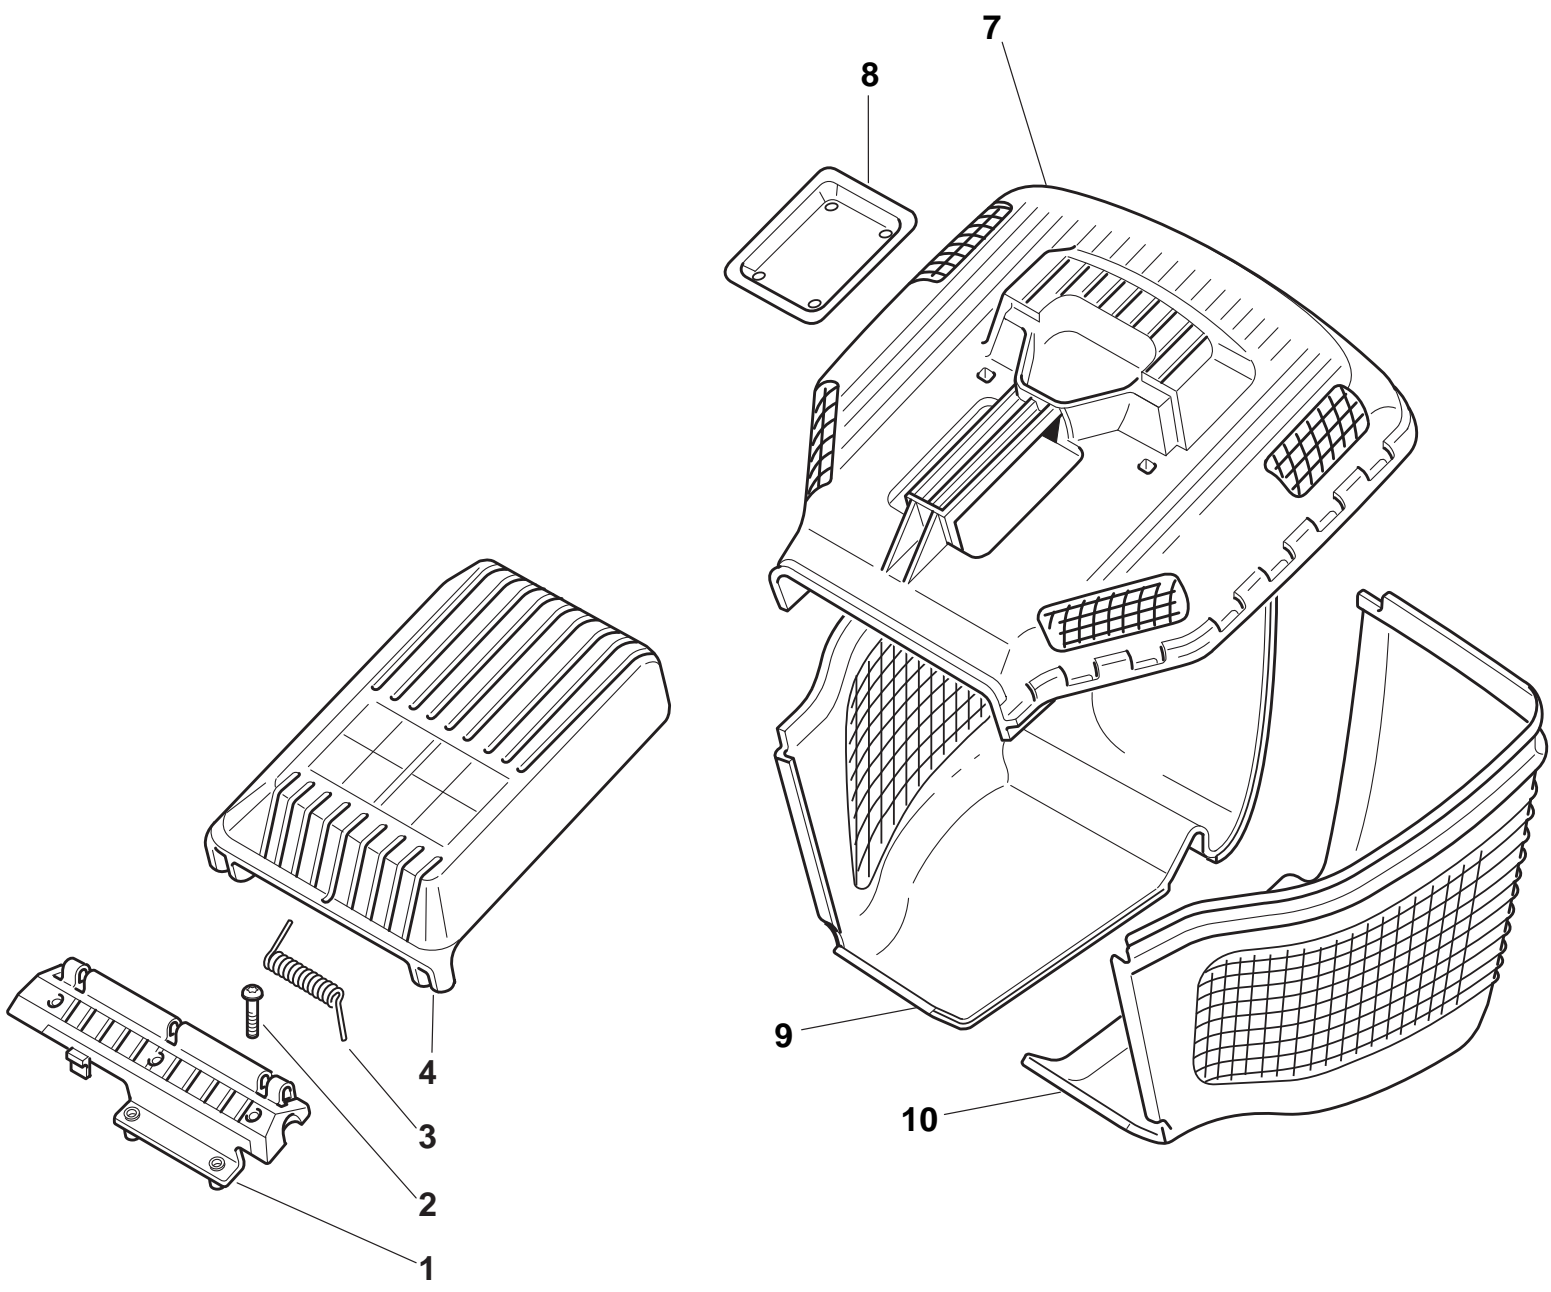

Grass-Catcher							
POS	PART. NO	Q.ty	DESCRIPTION	DESCRIZIONE	DESCRIPTION	BESCHREIBUNG	REMARKS
1	322785157/0	1	Support, Yellow	Supporto, Giallo	Support, Jaune	Halter, Gelb	
1	322785179/0	1	Support, Black	Supporto, Nero	Support, Noir	Halter, Schwarz	
2	112735664/0	3	Screw	Vite	Vis	Schraube	
3	122450430/0	1	Spring	Molla	Ressort	Feder	
4	322600068/2	1	Stone-Guard	Parasassi	Pare-Pierres	Prallblech	
4	322600069/2	1	Stone-Guard	Parasassi	Pare-Pierres	Prallblech	
7	322486359/0	1	Grass-Box, Upper Part	Sacco, Parte Sup	Sac, Partie Superieure	Korb, Oberteil	
8	322486098/0	1	Plate	Piastrina	Plaque	Plättchen	
9	322486099/0	1	Grass-Box, R Lower	Sacco, Parte Inf Dx	Sac, Partie Inferieure D	Korb, R Unterteil	
10	322486100/0	1	Grass-Box, L Lower	Sacco, Parte Inf Sx	Sac, Partie Inferieure G	Korb, L Unterteil