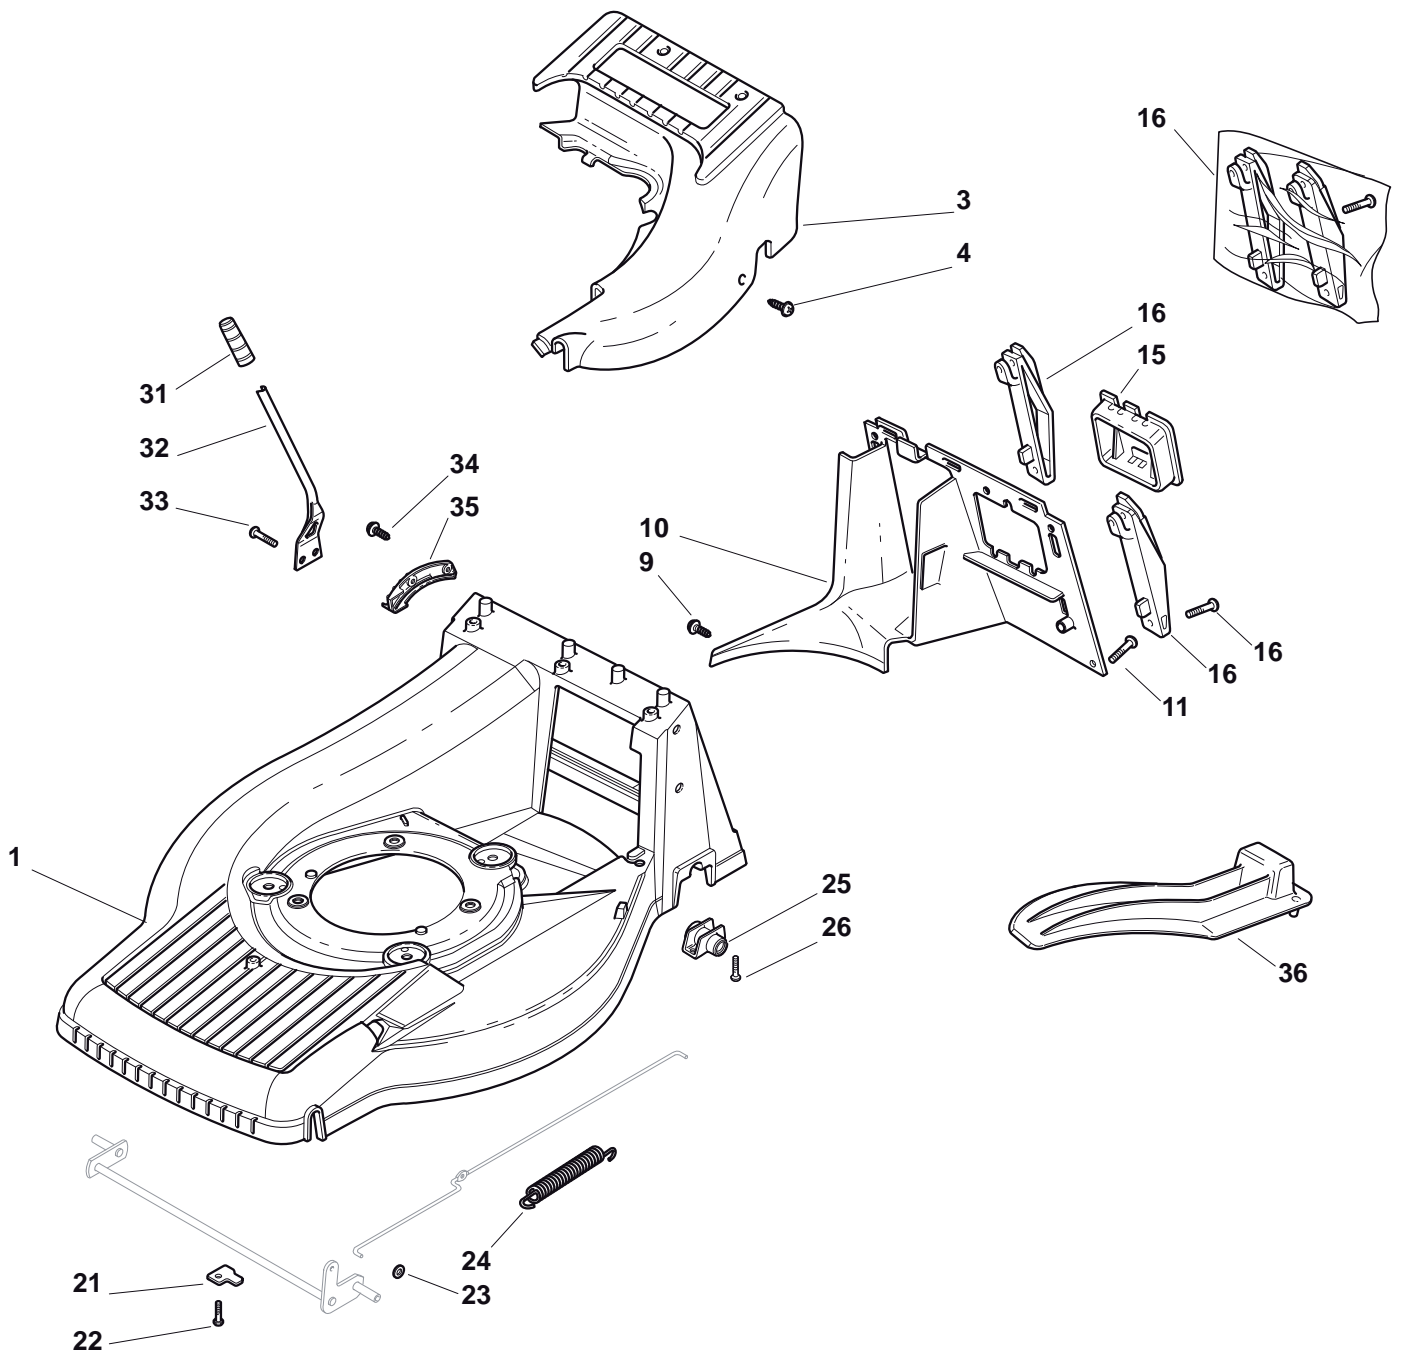

Deck And Height Adjusting							
POS	PART. NO	Q.ty	DESCRIPTION	DESCRIZIONE	DESCRIPTION	BESCHREIBUNG	REMARKS
1	381002657/0	1	Deck Yellow	Chassis Giallo	Châssis Jaune	Gehäuse Gelb	
1	381002669/0	1	Deck Red	Chassis Rosso	Châssis Rouge	Gehäuse Rot	
1	381004737/0	1	Deck Grey	Chassis Grigio	Châssis Gris	Gehäuse Grau	
3	322060152/0	1	Protection, Yellow	Carter, Giallo	Protection, Jaune	Schutz, Gelb	
3	322060153/1	1	Protection, Red	Carter, Rosso	Protection, Rouge	Schutz, Rot	
3	322060176/0	1	Protection, Grey	Carter, Grigio	Protection, Gris	Schutz, Grau	
4	112728300/0	3	Screw	Vite	Vis	Schraube	
9	112728300/0	1	Screw	Vite	Vis	Schraube	
10	322108277/0	1	Rear Conveyor Assy	Convogl. Posteriore	Convoyeur Post.	Hinterleitblechsatz	
11	112735664/0	3	Screw	Vite	Vis	Schraube	
15	322109531/0	1	Cover	Capottina	Capot	Haube	
16	381008658/1	1	Outfit, Supports	Dotazione Supporti	Dotation Support	Satz, Halter	
21	322545160/0	2	Plate	Piastrina	Plaquette	Plättchen	
22	112735664/0	2	Screw	Vite	Vis	Schraube	
23	112604898/0	2	Crown Fastener	Fissatore A Corona	Fixateur A Couronne	Kronescheibe	
24	122446181/0	1	Spring	Molla	Ressort	Feder	
25	322785153/0	2	Support, Gear Box	Supporto Gruppo Trazione	Support Gr.	Halter, Antrieb	
26	112735664/0	4	Screw	Vite	Vis	Schraube	
31	322399808/0	1	Knob	Manopolina	Poignée	Griff	
32	322321515/0	1	Lever, Height Adjustment	Leva Regolazione Altezza	Levier Reglage Hauteur	Hebel, Höneverstellung	
33	112735661/0	2	Screw	Vite	Vis	Schraube	
34	112728300/0	2	Screw	Vite	Vis	Schraube	
35	322735563/0	1	Sector, Height Adjustment	Settore Regolazione Altezza	Secteur Reglage Hauteur	Sektor, Höneverstellung	
36	322140231/0	1	Deflector	Deflettore	Deflecteur	Abweiser