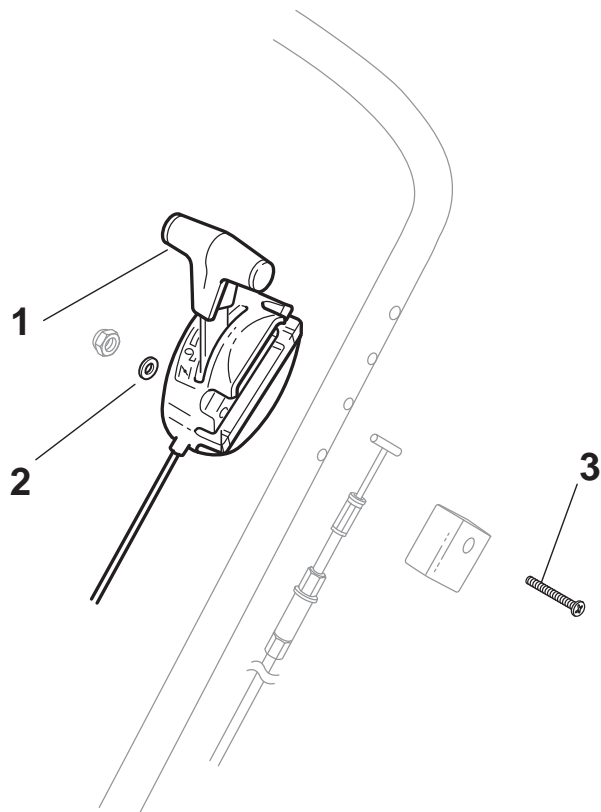

Throttle Cable							
POS	PART. NO	Q.ty	DESCRIPTION	DESCRIZIONE	DESCRIPTION	BESCHREIBUNG	REMARKS
1	181007126/0	1	Throttle Cable	Cavo Acceleratore	Cable, Accelérateur	Gashebel Kabel	for Honda Engine
1	181007127/1	1	Throttle Cable	Cavo Acceleratore	Cable, Accelérateur	Gashebel Kabel	for B&S Capro-GGP Engine
1	181007128/0	1	Throttle Cable	Cavo Acceleratore	Cable, Accelérateur	Gashebel Kabel	for B&S Delux-GGP Engine
2	112523040/0	1	Washer	Rosetta	Rondelle	Scheibe	
3	112727787/0	1	Screw	Vite	Vis	Schraube