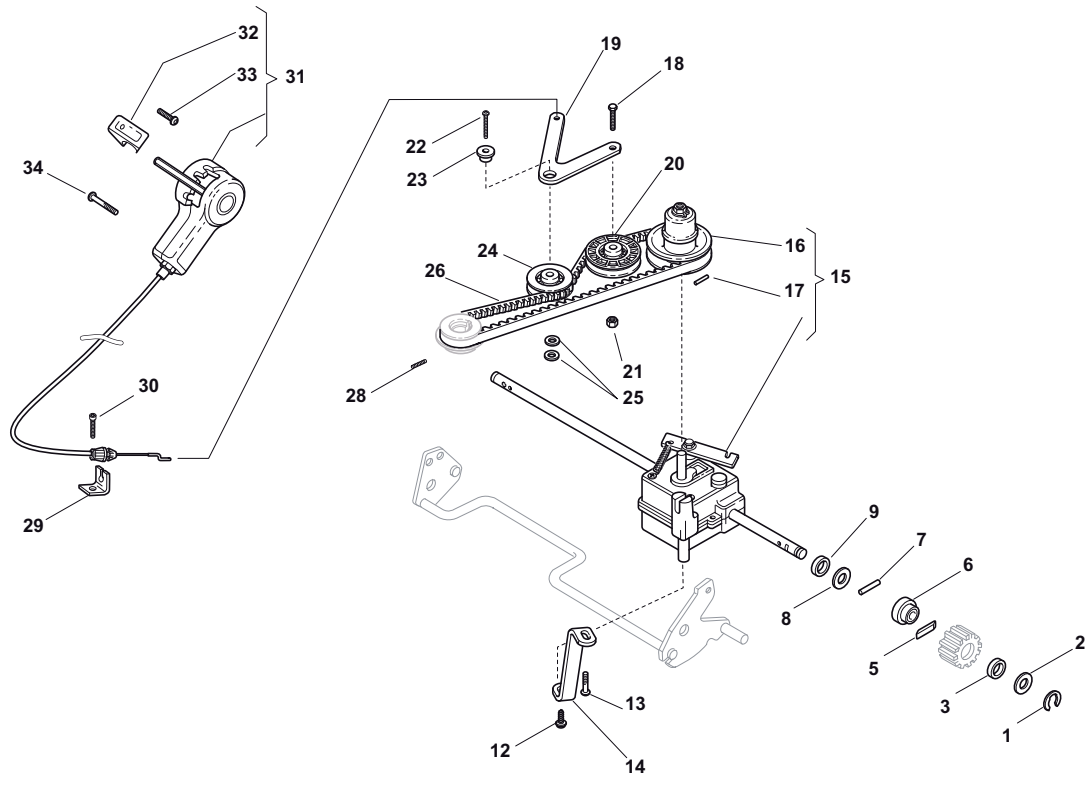

Rear Drive - 4speed AVS

POS	PART. NO	Q.ty	DESCRIPTION	DESCRIZIONE	DESCRIPTION	BESCHREIBUNG	REMARKS
1	112000957/0	2	Snap Ring	Anello Elastico	Anneau Ressort	Sprengring	
2	112520032/0	2	Washer	Rosetta	Rondelle	Scheibe	
3	322160520/0	2	Dust Cover	Disco Parapolvere	Protege-Poussiere	Staubschuttscheibe	
5	122076645/0	2	Key	Chiave	Clef	Schlüssel	
6	322170630/1	2	Spacer	Distanziale	Entretoise	Distanzring	
7	122753002/0	2	Pin	Perno	Pivot	Bolzen	
8	112520032/0	2	Washer	Rosetta	Rondelle	Scheibe	
9	119035152/0	2	Or Ring	Anello Or	Bague Or	Ring Or	
12	112728300/0	1	Screw	Vite	Vis	Schraube	
13	112735664/0	1	Screw	Vite	Vis	Schraube	
14	322778409/0	1	Support	Supporto	Support	Halter	
15	181003086/0	1	Gear Box	Gruppo Trazione	Groupe Traction	Antrieb	
16	122601916/0	1	Pulley	Puleggia	Poulie	Riemenscheibe	
17	112645700/0	1	Pin	Perno	Pivot	Bolzen	
18	112674550/0	1	Screw	Vite	Vis	Schraube	
19	322320001/0	1	Driving Lever	Leva Trazione	Levier Traction	Antriebhebel	
20	122601914/0	1	Pulley	Puleggia	Poulie	Riemenscheibe	
21	112154510/0	1	Nut	Dado	Ecrou	Mutter	
22	112735669/0	1	Screw	Vite	Vis	Schraube	
23	122671656/0	1	Washer	Rosetta	Rondelle	Scheibe	
24	122601915/0	1	Pulley	Puleggia	Poulie	Riemenscheibe	
25	112523040/0	2	Washer	Rosetta	Rondelle	Scheibe	
26	135064378/0	1	Belt	Cinghia	Courroire	Riemen	
28	112714312/0	1	Dowel	Grano	Goupille	Stift	
29	322806619/0	1	Support	Supporto	Support	Halter	
30	112735664/0	1	Screw	Vite	Vis	Schraube	
31	381007097/0	1	Cable, Speed Drive Control	Cavo Comando Marce	Cable, Comm. Changement Vitesse	Kabel, Gängeschaltun	
32	322399809/0	1	Knob	Manopolina	Poignée	Griff	
33	112728300/0	2	Screw	Vite	Vis	Schraube	
34	112728702/0	2	Screw	Vite	Vis	Schraube