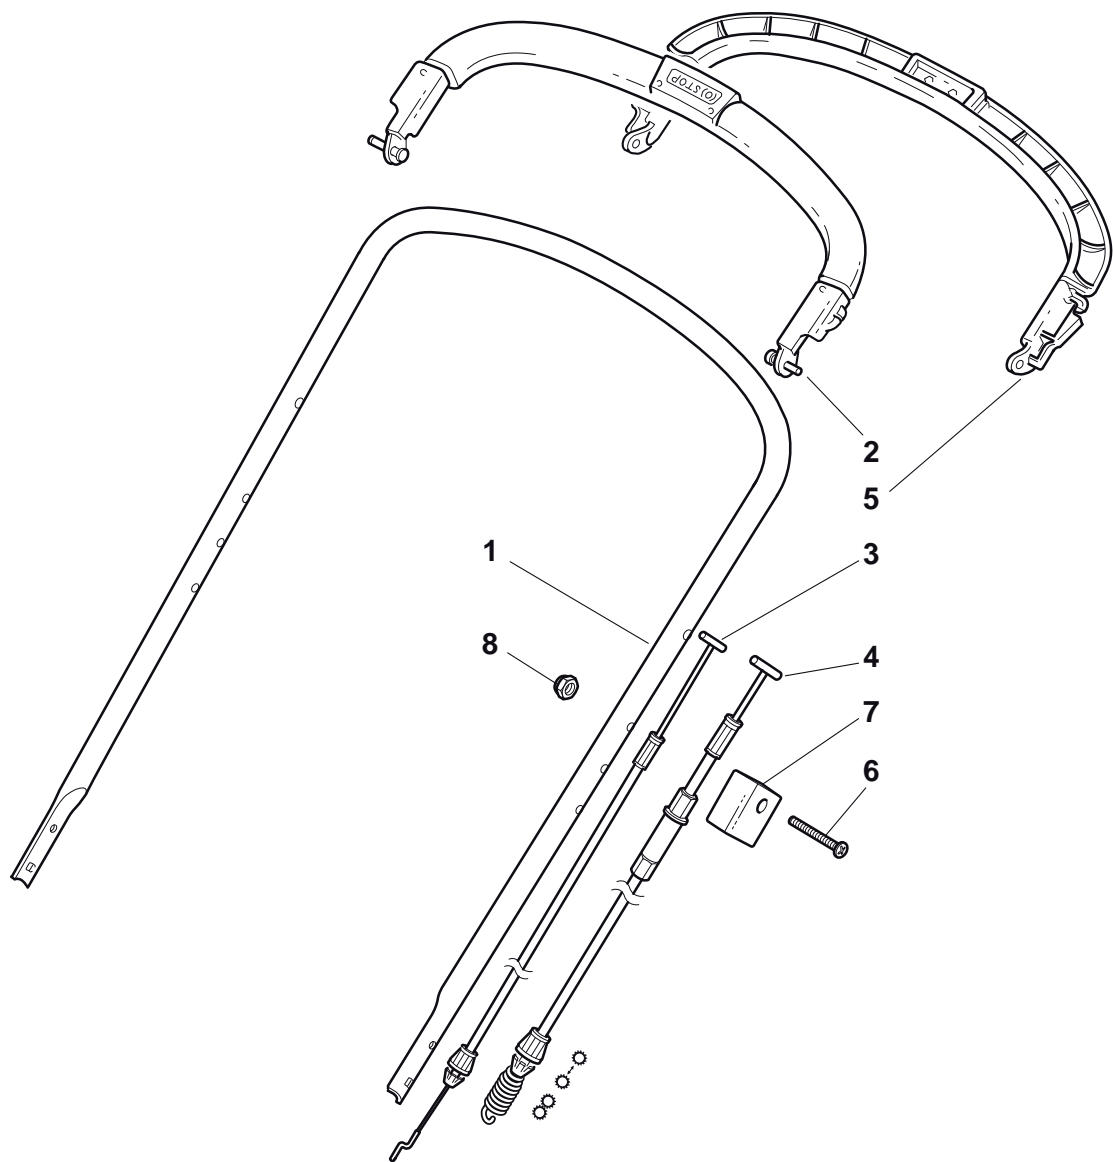

Handle, Upper Part							
POS	PART. NO	Q.ty	DESCRIPTION	DESCRIZIONE	DESCRIPTION	BESCHREIBUNG	REMARKS
1	381006618/1	1	Handle, Upper Part	Manico, Parte Sup	Mancheron, Partie Superieure	Holm, Oberteil	Black
1	381006632/1	1	Handle, Upper Part	Manico, Parte Sup	Mancheron, Partie Superieure	Holm, Oberteil	Yellow
2	381003330/0	1	Lever, Engine Brake	Leva Freno Motore	Levier Frein Moteur	Hebel, Motorbremse	
3	181000686/0	1	Cable, Thread Engine Brake	Cavo Freno Motore	Cable Frein Moteur	Kabel, Motorbremse	for B&S 450-500 Series
3	181000692/0	1	Cable, Thread Engine Brake	Cavo Freno Motore	Cable Frein Moteur	Kabel, Motorbremse	for HONDA Engine
3	181000692/0	1	Cable, Thread Engine Brake	Cavo Freno Motore	Cable Frein Moteur	Kabel, Motorbremse	for B&S 625 Series
3	181000688/0	1	Cable, Thread Engine Brake	Cavo Freno Motore	Cable Frein Moteur	Kabel, Motorbremse	for GGP 140-160-196 Engine
3	181000689/0	1	Cable, Thread Engine Brake	Cavo Freno Motore	Cable Frein Moteur	Kabel, Motorbremse	for Tecumseh Engine
3	181000777/0	1	Cable, Thread Engine Brake	Cavo Freno Motore	Cable Frein Moteur	Kabel, Motorbremse	for GGP 150 cc Engine
3	181000777/0	1	Cable, Thread Engine Brake	Cavo Freno Motore	Cable Frein Moteur	Kabel, Motorbremse	for GGP 150 cc Engine
3	181030061/0	1	Cable, Thread Engine Brake	Cavo Freno Motore	Cable Frein Moteur	Kabel, Motorbremse	for Honda Engine/B&S 850 Series
4	381000697/0	1	Cable, Rear Drive	Cavo Comando Trazione	Câble, Comm. Traction	Kabel, Antrieb	
5	381003297/1	1	Driving Lever	Leva Trazione	Levier Traction	Antriebhebel	
6	112727783/0	1	Screw	Vite	Vis	Schraube	
7	322551640/0	1	Plate	Piastrina	Plaquette	Plättchen	
8	112154510/0	1	Nut	Dado	Ecrou	Mutter