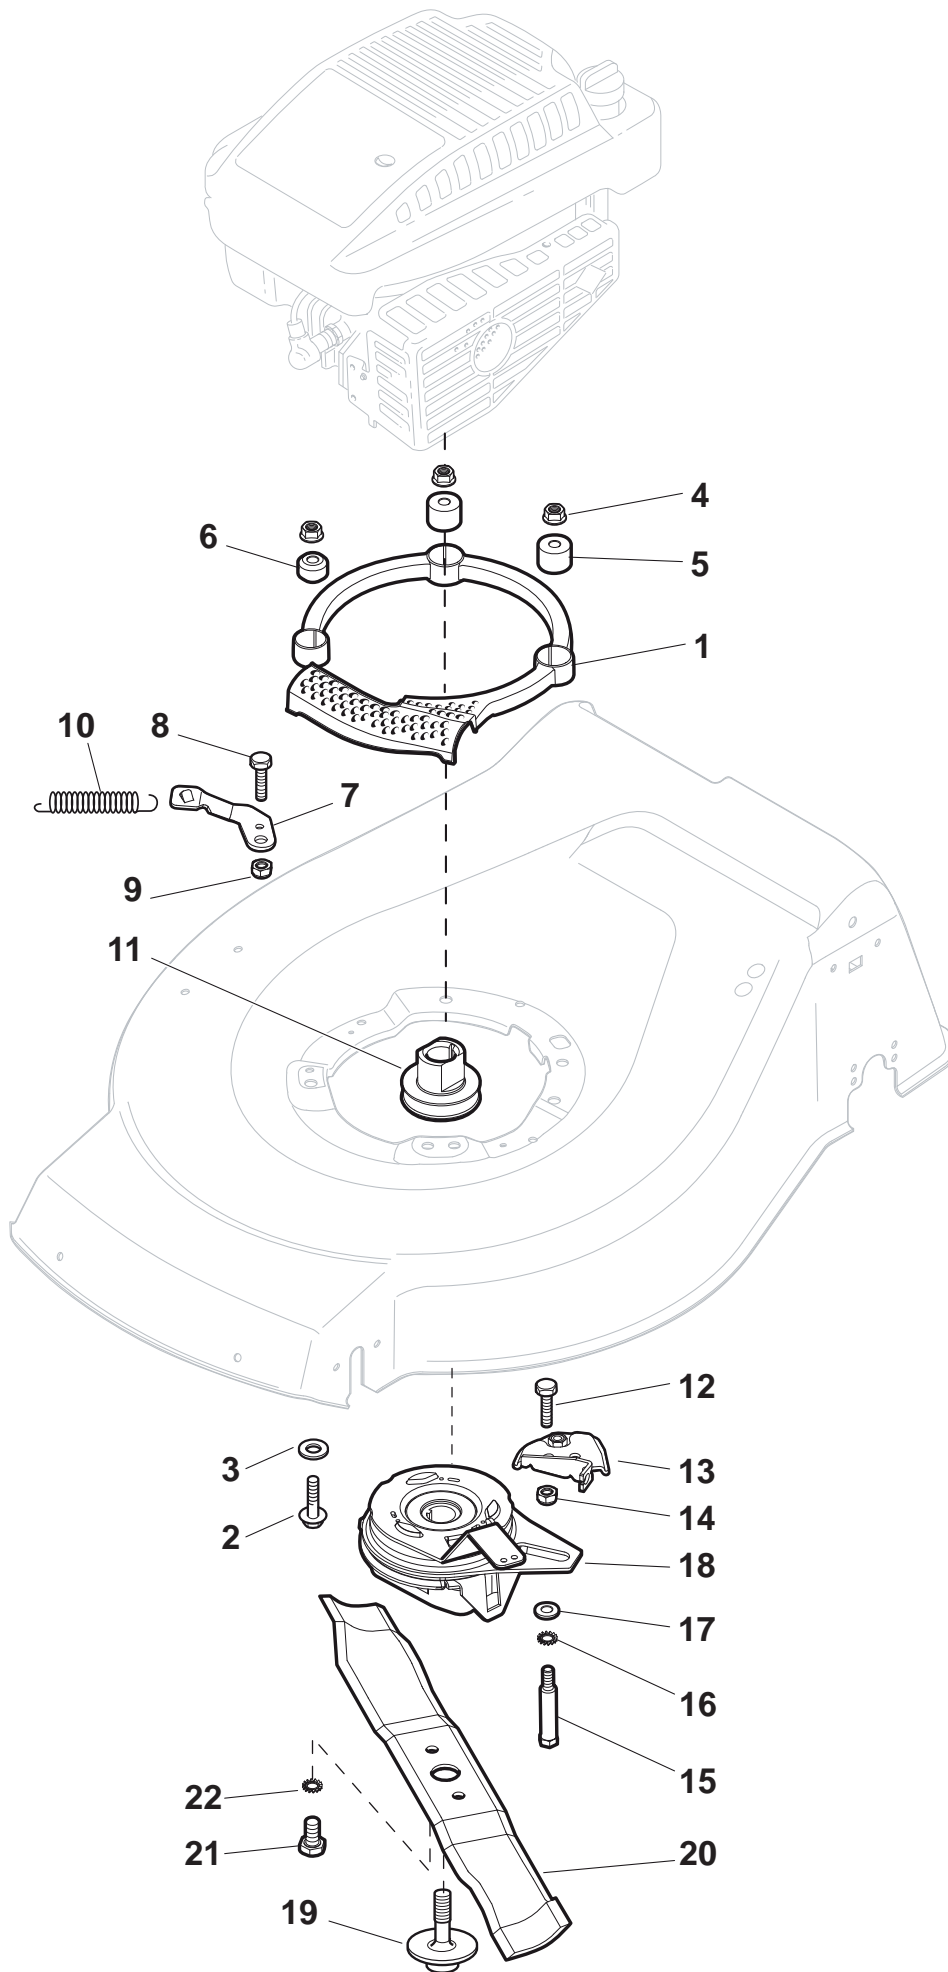

ILLUSTRATED PARTS LIST

NTL 534 TR BBC NTL 534 TR-Q BBC

- Use GLOBAL GARDEN PRODUCT Genuine Spare Parts specified in the parts list for repair and/or replacement.
- The contents described in the parts list may change due to improvement.
- The drawings of the spare parts are only indicative and might not represent the part in question exactly.
- The indications "right" - "left" - "front" - "rear" refer to the position of the operator when using the machine.
- When placing orders of parts for repair and/or replacement, make sure that the illustrated parts list is the one applying to the machine's year of manufacture, as shown on the identification plate attached to the machine.

DELTA Wheels - Ø 200

NTD Wheels - Ø 200

Wheels							
POS	PART. NO	Q.ty	DESCRIPTION	DESCRIZIONE	DESCRIPTION	BESCHREIBUNG	REMARKS
1	381007483/1	4	Wheel Ø 200	Ruota Ø 200	Roue Ø 200	Rad Ø 200	
2	119216035/0	8	Bearing	Cuscinetto	Coussinet	Lager	
3	381007416/2	4	Wheel Ø 200	Ruota Ø 200	Roue Ø 200	Rad Ø 200	

DELTA Wheel (Pierced) - Ø 200

DELTA Wheel - Ø 200

DELTA Wheels with Bearing

POS	PART. NO	Q.ty	DESCRIPTION	DESCRIZIONE	DESCRIPTION	BESCHREIBUNG	REMARKS
1	381007477/0	2	Wheel Ø 200	Ruota Ø 200	Roue Ø 200	Rad Ø 200	
2	119216035/0	8	Bearing	Cuscinetto	Coussinet	Lager	
3	322110640/0	2	Hub Cap Grey	Coprimezzo Grigio	Couvre-Moyeu Gris	Radkappe Grau	
4	381007483/1	2	Wheel Ø 200	Ruota Ø 200	Roue Ø 200	Rad Ø 200	

Side Discharge

POS	PART. NO	Q.ty	DESCRIPTION	DESCRIZIONE	DESCRIPTION	BESCHREIBUNG	REMARKS
1	322108295/0	1	Stone-Guard	Parasassi	Pare-Pierres	Prallblech	
2	322600195/0	1	Ejection Guard	Protezione Uscita	Protection Sortie	Auswurfschutz	
3	112727803/0	2	Screw	Vite	Vis	Schraube	
4	322806639/0	1	Fulcrum Pin	Perno Fulcro	Pivot	Gelenkpunkt	
5	112154510/0	2	Nut	Dado	Ecrou	Mutter	
6	118203853/0	2	Protection	Cappuccio	Capuchon	Stecker	
7	122450456/0	1	Spring	Molla	Ressort	Feder	
8	122517869/0	1	Pin	Perno	Pivot	Bolzen	
9	112604896/0	2	Crown Fastener	Fissatore A Corona	Fixateur A Couronne	Kronescheibe	