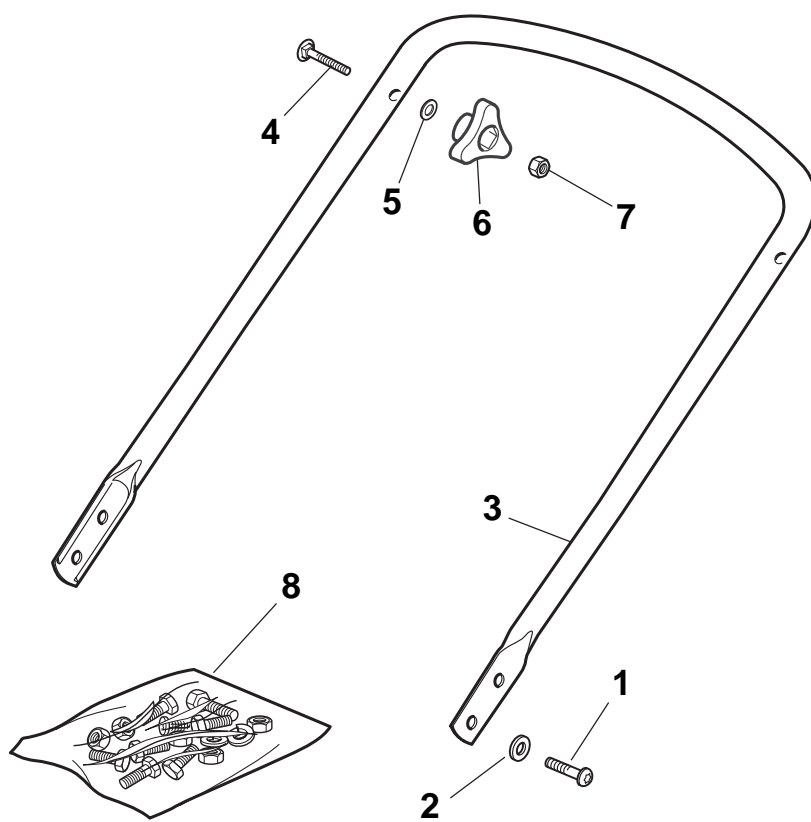

ILLUSTRATED PARTS LIST

ESL 534 TR

- Use GLOBAL GARDEN PRODUCT Genuine Spare Parts specified in the parts list for repair and/or replacement.
- The contents described in the parts list may change due to improvement.
- The drawings of the spare parts are only indicative and might not represent the part in question exactly.
- The indications "right" - "left" - "front" - "rear" refer to the position of the operator when using the machine.
- When placing orders of parts for repair and/or replacement, make sure that the illustrated parts list is the one applying to the machine's year of manufacture, as shown on the identification plate attached to the machine.

THIS INFORMATION IS NOT INTENDED FOR SALE OR RESALE, AND THIS NOTICE MUST REMAIN ON ALL COPIES.

Deck And Height Adjusting

POS	PART. NO	Q.ty	DESCRIPTION	DESCRIZIONE	DESCRIPTION	BESCHREIBUNG	REMARKS
1	381003703/0	1	Deck Red	Chassis Rosso	Châssis Rouge	Gehäuse Rot	
1	381004746/0	1	Deck Grey	Chassis Grigio	Châssis Gris	Gehäuse Grau	
2	122131750/0	2	Nut	Dado	Ecrou	Mutter	
3	381000153/0	1	Axle, Front Wheels	Asse Ruote Anteriori	Axe Roues Avant	Achse, Vorderrad	
4	112760600/0	2	Screw	Vite	Vis	Schraube	
5	112155000/0	2	Nut	Dado	Ecrou	Mutter	
6	322600095/0	2	Protection, Wheel	Protezione Ruote	Protection Roue	Schütz, Räder	
7	325670011/0	2	Washer	Rosetta	Rondelle	Scheibe	
12	122033319/0	1	Adjustment Rod	Asta Regolazione	Tige Reglage	Verstellungstange	
13	381000159/0	2	Axle, Rear Wheels	Asse Ruote Posteriore	Axe Roues Arriere	Achse, Hinterrad	
14	122753001/0	2	Pin	Perno	Pivot	Bolzen	
16	322600106/1	2	Protection, Wheel	Protezione Ruote	Protection Roue	Schütz, Räder	
17	381003303/0	1	Lever, Height Adjustment	Leva Regolazione Altezza	Levier Reglage Hauteur	Hebel, Höneverstellung	
18	112728689/0	2	Screw	Vite	Vis	Schraube	
19	322170622/0	4	Spacer	Distanziale	Entretoise	Distanzring	
22	122446186/0	1	Spring	Molla	Ressort	Feder	