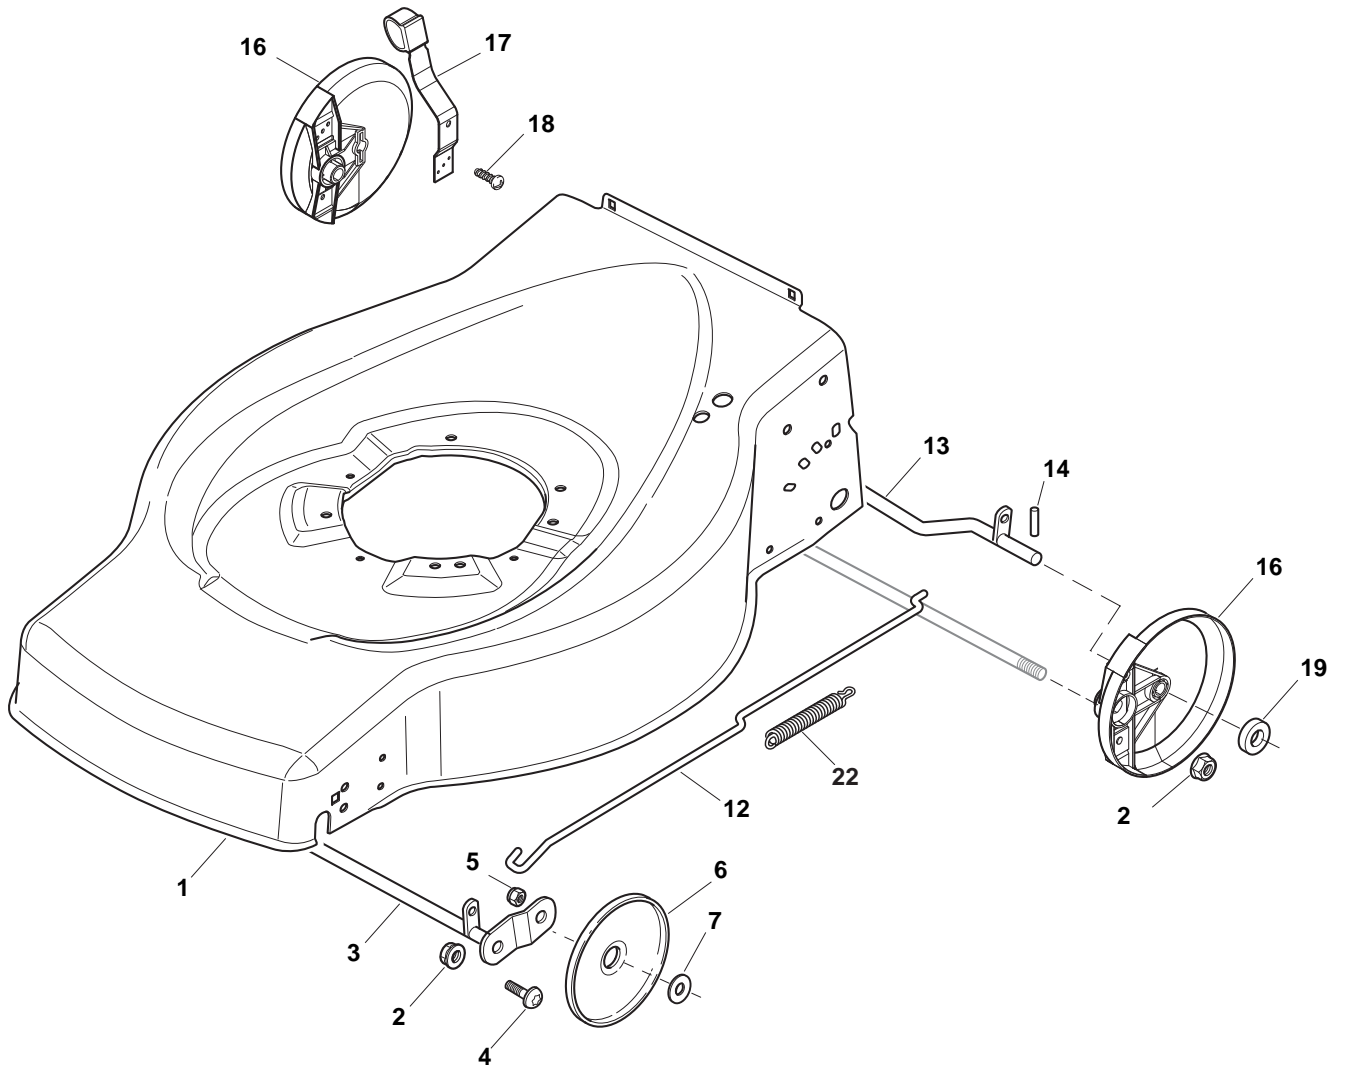

ILLUSTRATED PARTS LIST

ESL 534 TR

- Use GLOBAL GARDEN PRODUCT Genuine Spare Parts specified in the parts list for repair and/or replacement.
- The contents described in the parts list may change due to improvement.
- The drawings of the spare parts are only indicative and might not represent the part in question exactly.
- The indications "right" - "left" - "front" - "rear" refer to the position of the operator when using the machine.
- When placing orders of parts for repair and/or replacement, make sure that the illustrated parts list is the one applying to the machine's year of manufacture, as shown on the identification plate attached to the machine.

THIS INFORMATION IS NOT INTENDED FOR SALE OR RESALE, AND THIS NOTICE MUST REMAIN ON ALL COPIES.

Deck And Height Adjusting

POS	PART. NO	Q.ty	DESCRIPTION	DESCRIZIONE	DESCRIPTION	BESCHREIBUNG	REMARKS
1	381003703/0	1	Deck Red	Chassis Rosso	Châssis Rouge	Gehäuse Rot	
1	381004746/0	1	Deck Grey	Chassis Grigio	Châssis Gris	Gehäuse Grau	
2	122131750/0	2	Nut	Dado	Ecrou	Mutter	
3	381000153/0	1	Axle, Front Wheels	Asse Ruote Anteriori	Axe Roues Avant	Achse, Vorderrad	
4	112760600/0	2	Screw	Vite	Vis	Schraube	
5	112155000/0	2	Nut	Dado	Ecrou	Mutter	
6	322600095/0	2	Protection, Wheel	Protezione Ruote	Protection Roue	Schütz, Räder	
7	325670011/0	2	Washer	Rosetta	Rondelle	Scheibe	
12	122033319/0	1	Adjustment Rod	Asta Regolazione	Tige Reglage	Verstellungstange	
13	381000159/0	2	Axle, Rear Wheels	Asse Ruote Posteriore	Axe Roues Arriere	Achse, Hinterrad	
14	122753001/0	2	Pin	Perno	Pivot	Bolzen	
16	322600106/1	2	Protection, Wheel	Protezione Ruote	Protection Roue	Schütz, Räder	
17	381003303/0	1	Lever, Height Adjustment	Leva Regolazione Altezza	Levier Reglage Hauteur	Hebel, Höneverstellung	
18	112728689/0	2	Screw	Vite	Vis	Schraube	
19	322170622/0	4	Spacer	Distanziale	Entretoise	Distanzring	
22	122446186/0	1	Spring	Molla	Ressort	Feder	