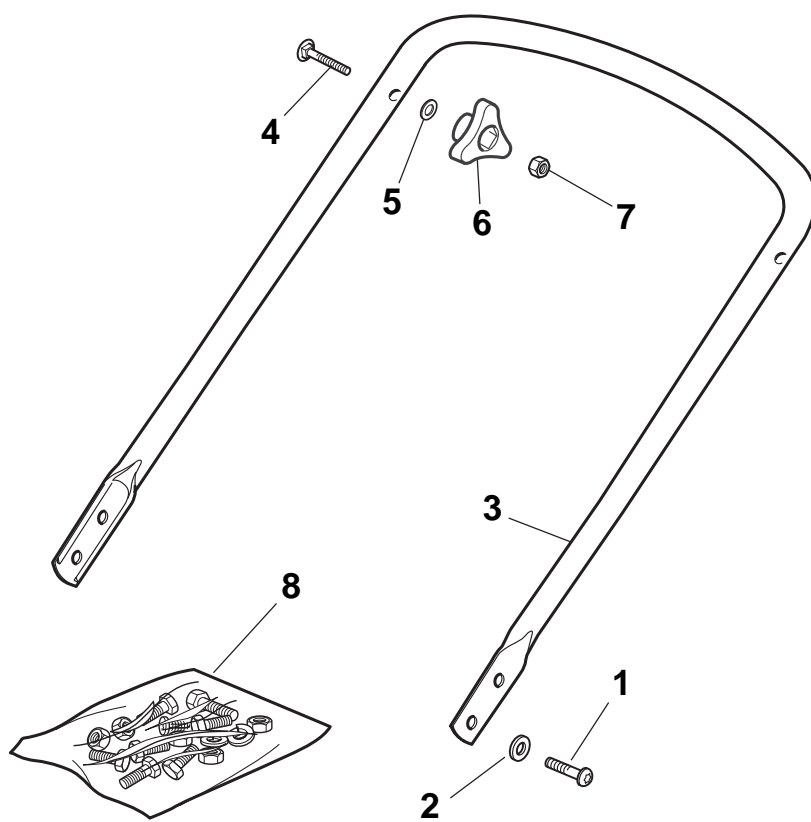

## ES 534 TR

- Use GLOBAL GARDEN PRODUCT Genuine Spare Parts specified in the parts list for repair and/or replacement.
- The contents described in the parts list may change due to improvement.
- The drawings of the spare parts are only indicative and might not represent the part in question exactly.
- The indications "right" - "left" - "front" - "rear" refer to the position of the operator when using the machine.
- When placing orders of parts for repair and/or replacement, make sure that the illustrated parts list is the one applying to the machine's year of manufacture, as shown on the identification plate attached to the machine.

## Deck And Height Adjusting

POS	PART. NO	Q.ty	DESCRIPTION	DESCRIZIONE	DESCRIPTION	BESCHREIBUNG	REMARKS
1	381003703/0	1	Deck Red	Chassis Rosso	Châssis Rouge	Gehäuse Rot	
1	381004746/0	1	Deck Grey	Chassis Grigio	Châssis Gris	Gehäuse Grau	
2	122131750/0	2	Nut	Dado	Ecrou	Mutter	
3	322735557/0	2	Sector, Height Adjustment	Settore Regolazione Altezza	Secteur Reglage Hauteur	Sektor, Höheverstellung	
4	381003306/0	2	Lever, Height Adjustment	Leva Regolazione Altezza	Levier Reglage Hauteur	Hebel, Höneverstellung	
5	322600170/0	2	Protection, Wheel	Protezione Ruote	Protection Roue	Schütz, Räder	
6	122524324/0	2	Pin	Perno	Pivot	Bolzen	
7	112155000/0	2	Nut	Dado	Ecrou	Mutter	
8	325670011/0	2	Washer	Rosetta	Rondelle	Scheibe	
13	322120109/0	2	Ring Gear	Corona	Couronne	Kranz	
14	322170622/0	2	Spacer	Distanziale	Entretoise	Distanzring	
21	122033393/0	1	Axle, Rear Wheels	Asse Ruote Posteriore	Axe Roues Arriere	Achse, Hinterrad	
22	112530150/0	2	Elastic Washer	Disco Elastico	Disque Elastique	Federscheibe	