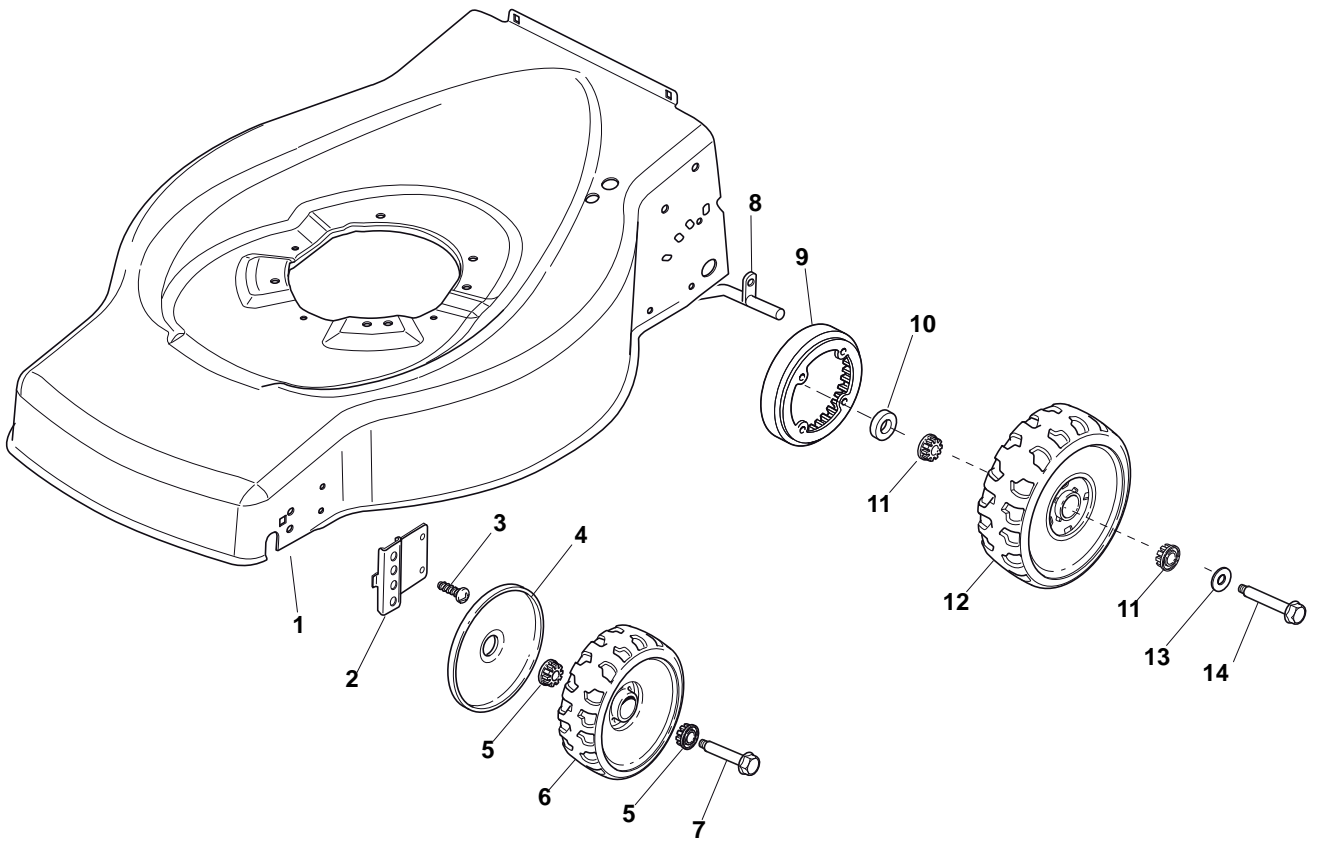

Front Hubcaps

Rear Hubcaps