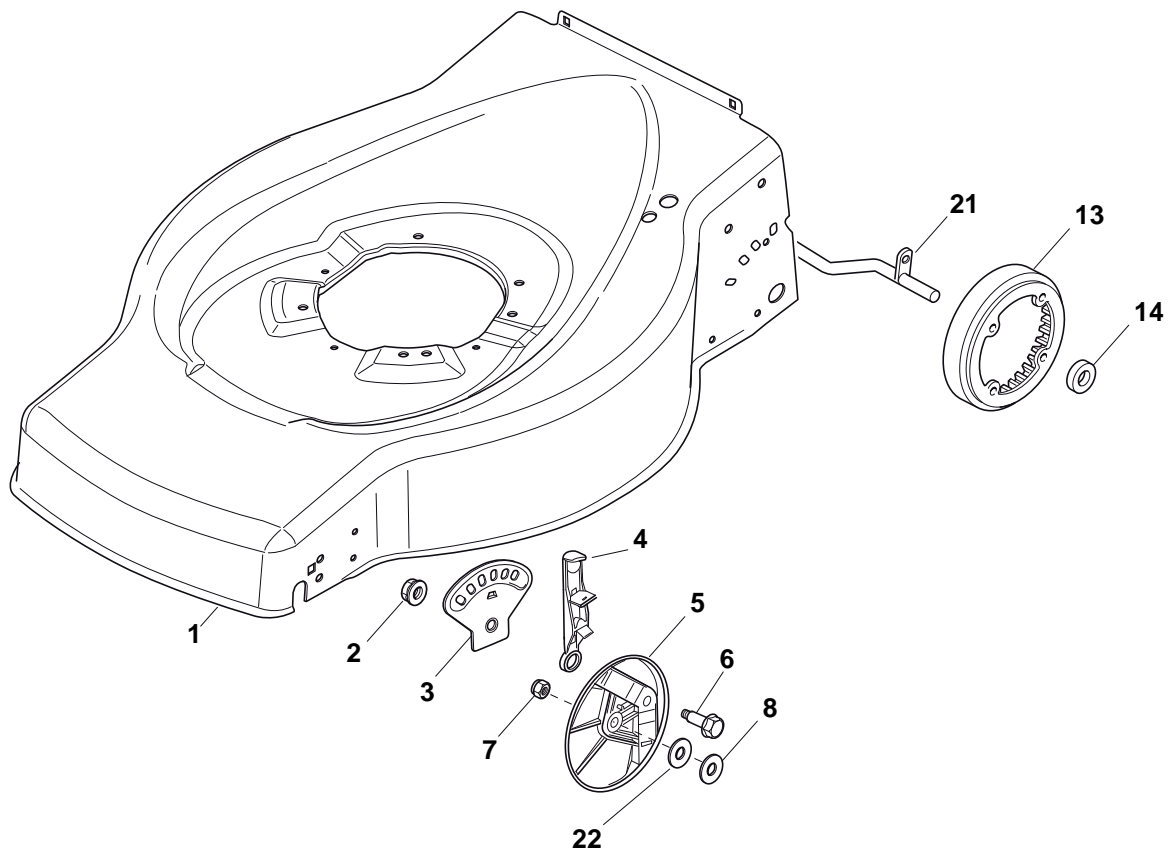

## ES 534 TR

- Use GLOBAL GARDEN PRODUCT Genuine Spare Parts specified in the parts list for repair and/or replacement.
- The contents described in the parts list may change due to improvement.
- The drawings of the spare parts are only indicative and might not represent the part in question exactly.
- The indications "right" - "left" - "front" - "rear" refer to the position of the operator when using the machine.
- When placing orders of parts for repair and/or replacement, make sure that the illustrated parts list is the one applying to the machine's year of manufacture, as shown on the identification plate attached to the machine.

## Deck And Height Adjusting

POS	PART. NO	Q.ty	DESCRIPTION	DESCRIZIONE	DESCRIPTION	BESCHREIBUNG	REMARKS
1	381003703/0	1	Deck Red	Chassis Rosso	Châssis Rouge	Gehäuse Rot	
1	381004746/0	1	Deck Grey	Chassis Grigio	Châssis Gris	Gehäuse Grau	
2	122131750/0	2	Nut	Dado	Ecrou	Mutter	
3	322735557/0	2	Sector, Height Adjustment	Settore Regolazione Altezza	Secteur Reglage Hauteur	Sektor, Höheverstellung	
4	381003306/0	2	Lever, Height Adjustment	Leva Regolazione Altezza	Levier Reglage Hauteur	Hebel, Höneverstellung	
5	322600170/0	2	Protection, Wheel	Protezione Ruote	Protection Roue	Schütz, Räder	
6	122524324/0	2	Pin	Perno	Pivot	Bolzen	
7	112155000/0	2	Nut	Dado	Ecrou	Mutter	
8	325670011/0	2	Washer	Rosetta	Rondelle	Scheibe	
13	322120109/0	2	Ring Gear	Corona	Couronne	Kranz	
14	322170622/0	2	Spacer	Distanziale	Entretoise	Distanzring	
21	122033393/0	1	Axle, Rear Wheels	Asse Ruote Posteriore	Axe Roues Arriere	Achse, Hinterrad	
22	112530150/0	2	Elastic Washer	Disco Elastico	Disque Elastique	Federscheibe	