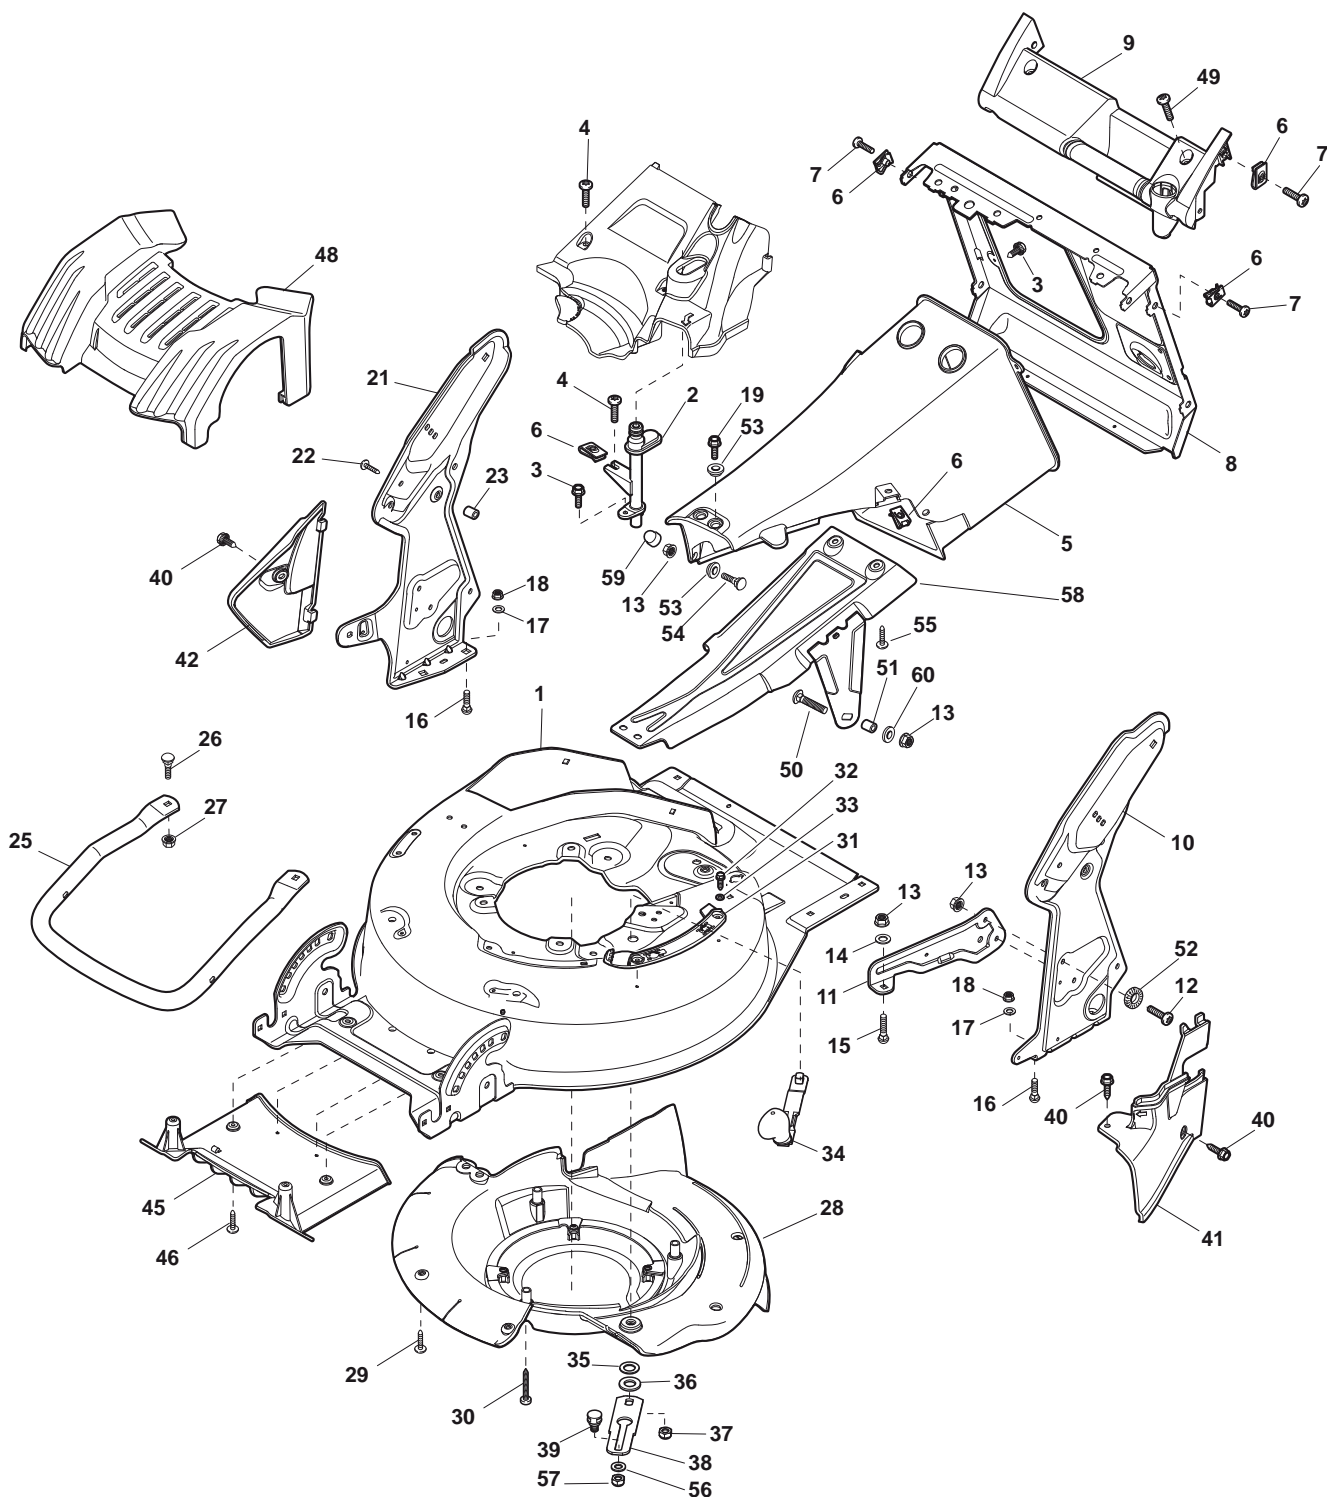

Deck And Height Adjusting							
POS	PART. NO	Q.ty	DESCRIPTION	DESCRIZIONE	DESCRIPTION	BESCHREIBUNG	REMARKS
1	381003875/0	1	Deck Yellow	Chassis Giallo	Châssis Jaune	Gehäuse Gelb	
1	381003944/0	1	Deck INOX	Chassis INOX	Châssis INOX	Gehäuse INOX	
1	381004740/0	1	Deck Grey	Chassis Grigio	Châssis Gris	Gehäuse Grau	
2	322034001/1	1	Washing Connection	Attacco Acqua Lavaggio	Attaque Lavage	Waschenverbindung	
3	125943004/0	5	Screw	Vite	Vis	Schraube	
4	112727802/0	2	Screw	Vite	Vis	Schraube	
5	322108294/0	1	Conveyor Yellow	Convogliatore Giallo	Convoyeur Jaune	Leitblechsatz Gelb	
6	112437507/0	12	Plate	Piastrina	Plaquette	Plättchen	
7	112727802/0	8	Screw	Vite	Vis	Schraube	
8	381545321/1	1	Rear Plate	Piastra Posteriore	Plaque Arriere	Platte, Hinter	
9	322785282/0	1	Support	Supporto	Support	Halter	
10	381545333/0	1	Bracket, L	Staffa Sx	Etrier Gauche	Steigbügel, Linke	
11	322545191/0	1	Support	Supporto	Support	Halter	
12	112727803/0	2	Screw	Vite	Vis	Schraube	
13	112154510/0	4	Nut	Dado	Ecrou	Mutter	
14	112521330/0	1	Washer	Rosetta	Rondelle	Scheibe	
15	112815200/0	1	Screw	Vite	Vis	Schraube	
16	112818690/0	4	Screw	Vite	Vis	Schraube	
17	112521350/0	4	Washer	Rosetta	Rondelle	Scheibe	
18	112155000/0	4	Nut	Dado	Ecrou	Mutter	
19	112727801/0	2	Screw	Vite	Vis	Schraube	
21	381545331/0	1	Bracket, R	Staffa Dx	Etrier Droit	Steigbügel, Rechte	
22	112735662/1	2	Screw	Vite	Vis	Schraube	
23	122534128/0	2	Pin	Perno	Pivot	Bolzen	
25	381393702/0	2	Protection	Cappuccio	Capuchon	Stecker	
26	112815205/0	2	Screw	Vite	Vis	Schraube	
27	112154510/0	2	Nut	Dado	Ecrou	Mutter	
28	381102203/0	1	Protection Mulching	Carter Mulching	Protection Mulching	Schutz Mulching	
29	125943004/0	2	Screw	Vite	Vis	Schraube	
30	112735115/0	3	Screw	Vite	Vis	Schraube	
31	322500052/2	1	Shoe	Pattino	Bloc De Glissement	Gleitblock	
32	112731580/0	2	Screw	Vite	Vis	Schraube	
33	112521331/0	2	Washer	Rosetta	Rondelle	Scheibe	
34	381003338/0	1	Lever	Leva Comando	Levier	Hebel	
35	321660100/0	1	Washer	Rosetta	Rondelle	Scheibe	
36	112521370/0	1	Washer	Rosetta	Rondelle	Scheibe	
37	112154210/0	1	Nut	Dado	Ecrou	Mutter	
38	322320009/0	1	Lever	Leva	Levier	Hebel	
39	122042022/0	1	Bush	Bussola	Douille	Büchse	
40	125943004/0	3	Screw	Vite	Vis	Schraube	
41	322109830/0	1	Guard Black	Carter Nero	Couvre, Noir	Kappe, Schwarz	
42	322109825/0	1	Guard Black	Carter Nero	Couvre, Noir	Kappe, Schwarz	
45	322500101/0	1	Front Combi	Pettine Anteriore	Vorne Comb	Peigne Avant	
46	112728703/0	2	Screw	Vite	Vis	Schraube	
48	322226140/0	1	Mask, Yellow	Mascherina, Giallo	Mesque, Jaune	Maske, Gelb	
48	322226141/0	1	Mask, Black	Mascherina, Nero	Mesque, Noir	Maske, Schwarz	
48	322226200/0	1	Mask, Grey	Mascherina, Grigio	Mesque, Gris	Maske, Grau	
49	112727801/0	2	Screw	Vite	Vis	Schraube	
50	112815270/0	2	Screw	Vite	Vis	Schraube	
51	122671664/0	2	Spacer	Distanziale	Entretoise	Distanzring	
52	112540040/0	2	Washer	Rosetta	Rondelle	Scheibe	
53	325160039/0	6	Spacer	Distanziale	Entretoise	Distanzring	
54	112794986/0	1	Screw	Vite	Vis	Schraube	
55	112727799/0	2	Screw	Vite	Vis	Schraube	
56	112521350/0	1	Washer	Rosetta	Rondelle	Scheibe	
57	112155000/0	1	Nut	Dado	Ecrou	Mutter	
58	381608501/0	1	Stiffening Lower	Rinforzo Inf	Réinforcement Inf	Verstärkung Untere	
59	118203853/0	1	Protection	Cappuccio	Capuchon	Stecker