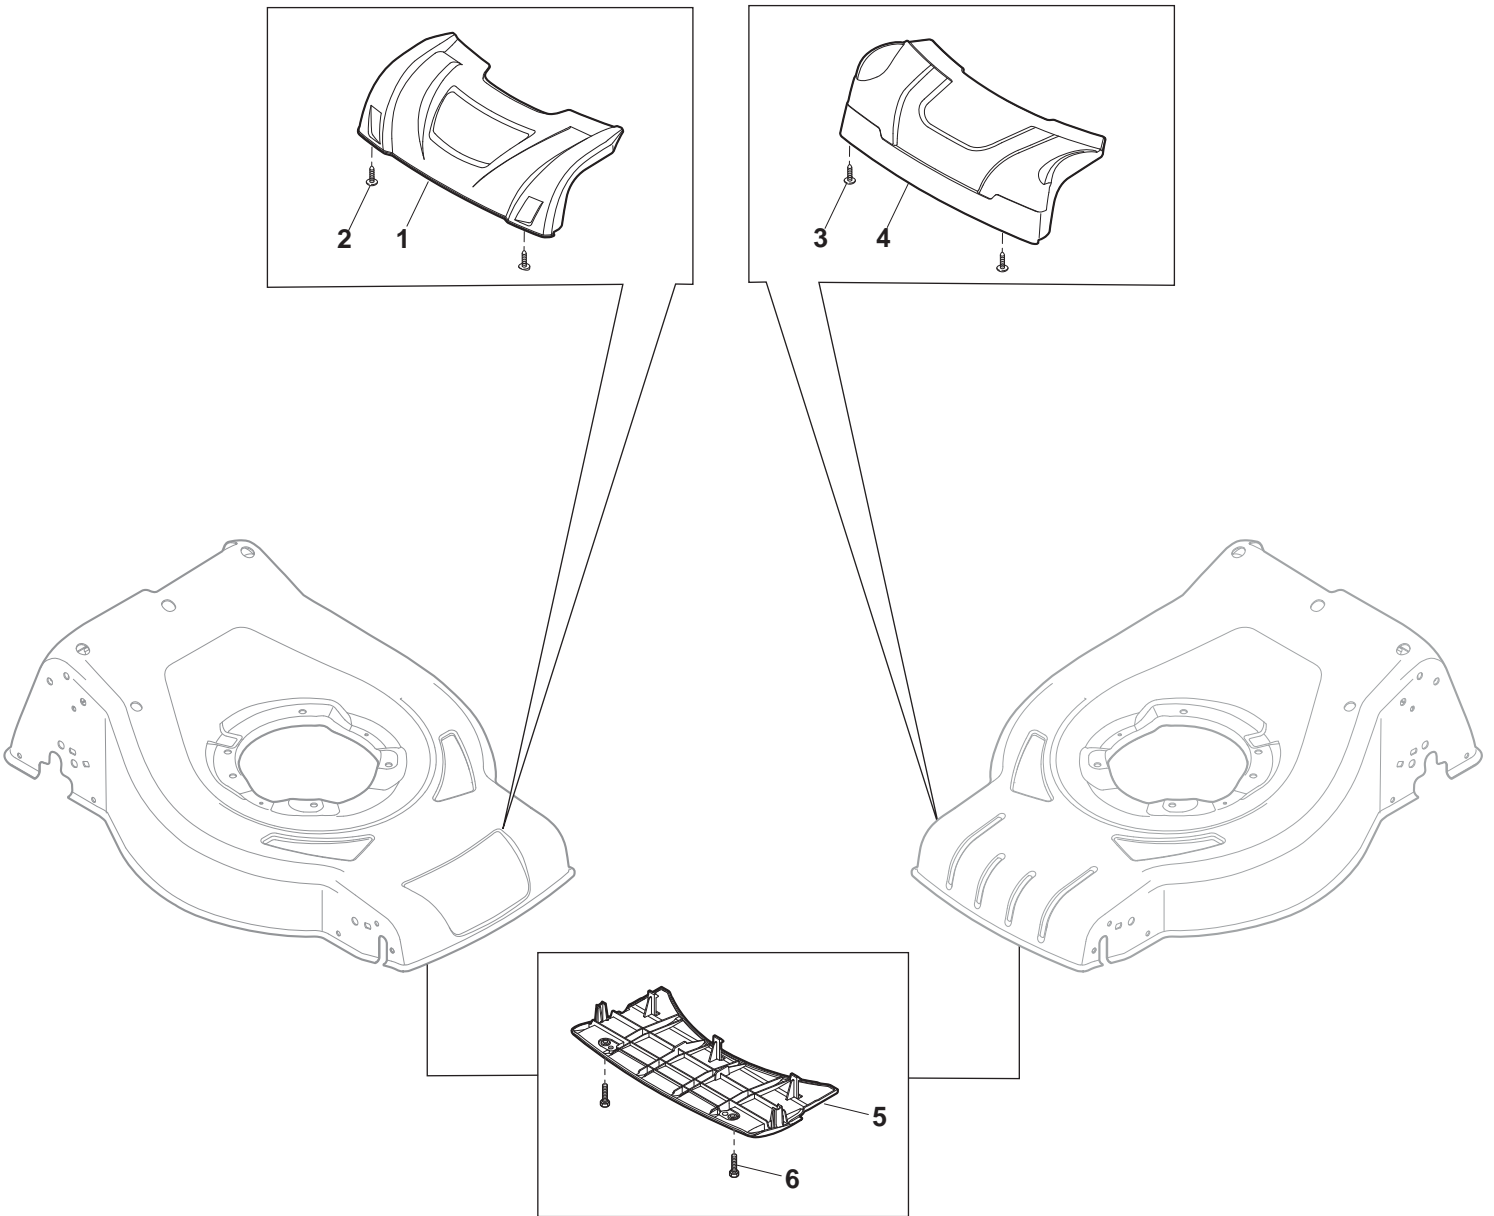

ILLUSTRATED PARTS LIST

CRC 534 WS

CRC 534 WSQ

CSC 534 WS

CSC 534 WSQ

- Use GLOBAL GARDEN PRODUCT Genuine Spare Parts specified in the parts list for repair and/or replacement.
- The contents described in the parts list may change due to improvement.
- The drawings of the spare parts are only indicative and might not represent the part in question exactly.
- The indications "right" - "left" - "front" - "rear" refer to the position of the operator when using the machine.
- When placing orders of parts for repair and/or replacement, make sure that the illustrated parts list is the one applying to the machine's year of manufacture, as shown on the identification plate attached to the machine.

Deck And Height Adjusting

POS	PART. NO	Q.ty	DESCRIPTION	DESCRIZIONE	DESCRIPTION	BESCHREIBUNG	REMARKS
1	381302853/0	1	Axle, Front Wheels	Asse Ruote Anteriori	Axe Roues Avant	Achse, Vorderrad	
2	322545142/0	2	Plate	Piastrina	Plaquette	Plättchen	
3	112728698/0	4	Screw	Vite	Vis	Schraube	
4	112521350/0	2	Washer	Rosetta	Rondelle	Scheibe	
5	112155000/0	2	Nut	Dado	Ecrou	Mutter	
6	112436051/0	2	Plate	Piastrina	Plaquette	Plättchen	
7	322869679/0	1	Rod, Height Adjustment	Asta Comando Regol. Altezza	Tige Commande Reglage Hauteur	Stange, Höheverstellung	
8	122519823/0	2	Pin	Perno	Pivot	Bolzen	
9	122446193/0	1	Spring	Molla	Ressort	Feder	
11	112728698/0	4	Screw	Vite	Vis	Schraube	
12	322545152/0	2	Plate	Piastrina	Plaquette	Plättchen	
13	381302849/0	1	Axle, Rear Wheels	Asse Ruote Posteriore	Axe Roues Arriere	Achse, Hinterrad	
14	122534131/0	1	Pin	Perno	Pivot	Bolzen	
15	381003357/0	1	Lever, Height Adjustment	Leva Regolazione Altezza	Levier Reglage Hauteur	Hebel, Höheverstellung	
16	122446192/0	1	Spring	Molla	Ressort	Feder	
17	112154510/0	1	Nut	Dado	Ecrou	Mutter	
18	322600240/0	2	Protection, Wheel	Protezione Ruote	Protection Roue	Schütz, Räder	
21	112521350/0	2	Washer	Rosetta	Rondelle	Scheibe	
22	112155000/0	2	Nut	Dado	Ecrou	Mutter	