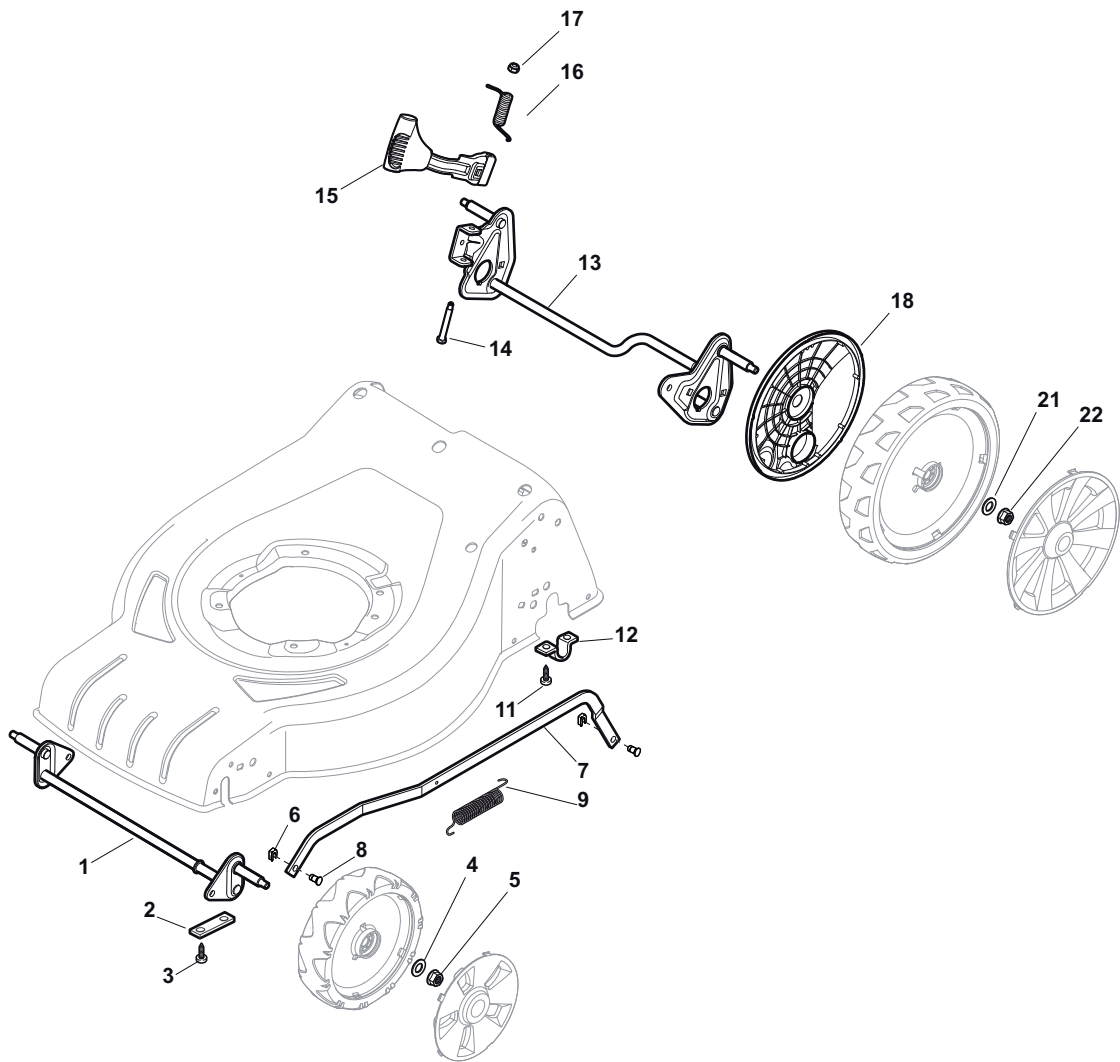

Deck And Height Adjusting

POS	PART. NO	Q.ty	DESCRIPTION	DESCRIZIONE	DESCRIPTION	BESCHREIBUNG	REMARKS
1	381302853/0	1	Axle, Front Wheels	Asse Ruote Anteriori	Axe Roues Avant	Achse, Vorderrad	
2	322545142/0	2	Plate	Piastrina	Plaquette	Plättchen	
3	112728698/0	4	Screw	Vite	Vis	Schraube	
4	112521350/0	2	Washer	Rosetta	Rondelle	Scheibe	
5	112155000/0	2	Nut	Dado	Ecrou	Mutter	
6	112436051/0	2	Plate	Piastrina	Plaquette	Plättchen	
7	322869679/0	1	Rod, Height Adjustment	Asta Comando Regol. Altezza	Tige Commande Reglage Hauteur	Stange, Höheverstellung	
8	122519823/0	2	Pin	Perno	Pivot	Bolzen	
9	122446193/0	1	Spring	Molla	Ressort	Feder	
11	112728698/0	4	Screw	Vite	Vis	Schraube	
12	322545152/0	2	Plate	Piastrina	Plaquette	Plättchen	
13	381302849/0	1	Axle, Rear Wheels	Asse Ruote Posteriore	Axe Roues Arriere	Achse, Hinterrad	
14	122534131/0	1	Pin	Perno	Pivot	Bolzen	
15	381003357/0	1	Lever, Height Adjustment	Leva Regolazione Altezza	Levier Reglage Hauteur	Hebel, Höheverstellung	
16	122446192/0	1	Spring	Molla	Ressort	Feder	
17	112154510/0	1	Nut	Dado	Ecrou	Mutter	
18	322600240/0	2	Protection, Wheel	Protezione Ruote	Protection Roue	Schütz, Räder	
21	112521350/0	2	Washer	Rosetta	Rondelle	Scheibe	
22	112155000/0	2	Nut	Dado	Ecrou	Mutter