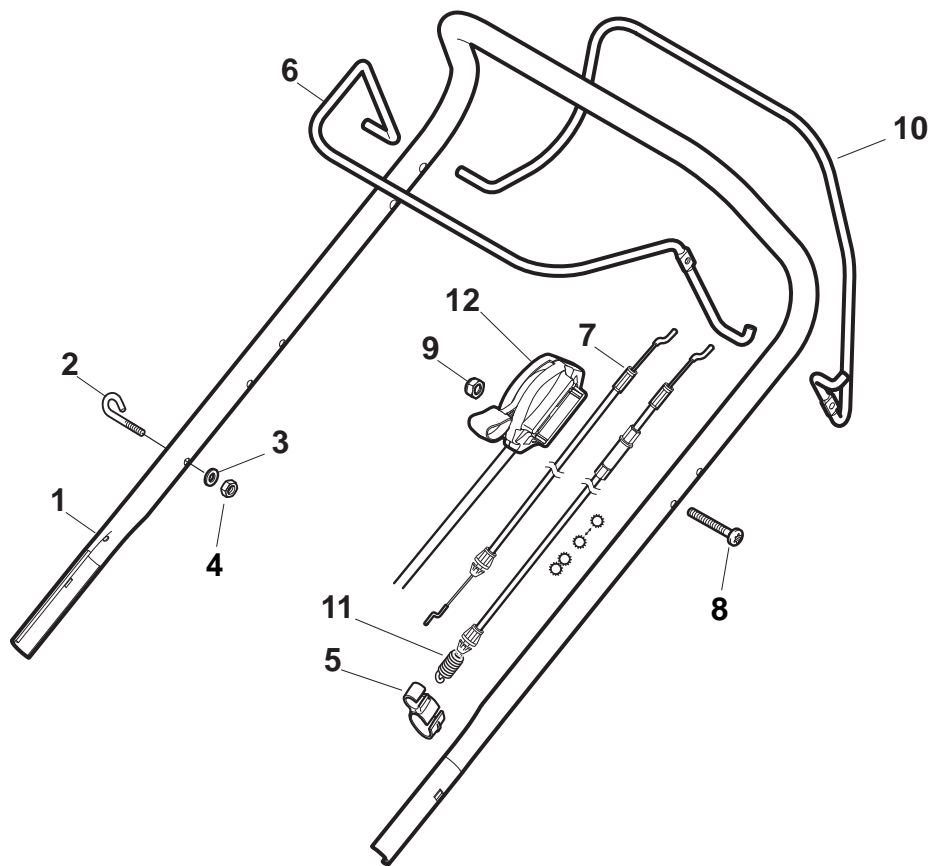

Deck And Height Adjusting							
POS	PART. NO	Q.ty	DESCRIPTION	DESCRIZIONE	DESCRIPTION	BESCHREIBUNG	REMARKS
1	381006739/1	1	Handle, Upper Part	Manico, Parte Sup	Mancheron, Partie Superieure	Holm, Oberteil	
1	381006745/1	1	Handle, Upper Part with sponge handgrip	Manico, Parte Sup. con impugantura in spugna	Mancheron, Partie Superieure avec éponge poignée	Holm, Oberteil Handgriff Schwamm	
1	381006754/0	1	Handle, Upper Part with sponge handgrip Yellow	Manico, Parte Sup. con impugantura in spugna Giallo	Mancheron, Partie Superieure avec éponge poignée Jaune	Holm, Oberteil Handgriff Schwamm Gelb	
2	122430313/0	1	Guide Spring	Molla Guida	Ressort De Guide	Feder Führer	
3	112521330/0	1	Washer	Rosetta	Rondelle	Scheibe	
4	112154510/0	1	Nut	Dado	Ecrou	Mutter	
5	118390020/0	1	Fairlead	Fermacavo	Fixation Cable	Kabelbefestigung	
6	181003363/1	1	Lever, Engine Brake Black	Leva Freno Motore Nero	Levier Frein Moteur Noir	Hebel, Motorbremse Schwarz	Black
6	381003365/0	1	Lever, Engine Brake Yellow	Leva Freno Motore, Giallo	Levier Frein Moteur Jaune	Hebel, Motorbremse, Gelb	Yellow
6	381003376/0	1	Lever, Engine Brake Red	Leva Freno Motore, Rosso	Levier Frein Moteur Rouge	Hebel, Motorbremse, Rot	Red
7	181030054/0	1	Cable, Thread Engine Brake	Cavo Freno Motore	Cable Frein Moteur	Kabel, Motorbremse	for GGP V35-SV40
7	181030069/1	1	Cable, Thread Engine Bra	Cavo Freno Motore	Cable Frein Moteur	Kabel, Motorbremse	For HONDA Engine
7	181030087/0	1	Cable, Thread Engine Bra	Cavo Freno Motore	Cable Frein Moteur	Kabel, Motorbremse	For GGP-B&S Engine
7	181030088/0	1	Cable, Thread Engine Bra	Cavo Freno Motore	Cable Frein Moteur	Kabel, Motorbremse	For HONDA Engine
8	112727788/0	1	Screw	Vite	Vis	Schraube	
9	112154510/0	1	Nut	Dado	Ecrou	Mutter	
10	181003364/0	1	Lever, Driving	Leva Trazione	Levier Traction	Hebel, Antrieb	Black
10	381003366/0	1	Lever, Driving	Leva Trazione	Levier Traction	Hebel, Antrieb	Yellow
10	381003377/0	1	Lever, Driving	Leva Trazione	Levier Traction	Hebel, Antrieb	Red
11	381030051/0	1	Cable, Rear Drive	Cavo Comando Trazione	Câble, Comm. Traction	Kabel, Antrieb	
12	181005504/1	1	Throttle Cable	Cavo Acceleratore	Cable, Accelérateur	Gashebel Kabel	for GGP V35-SV40
12	181005512/0	1	Throttle Cable	Cavo Acceleratore	Cable, Accelérateur	Gashebel Kabel	for GGP 140-160-196-160S
12	181005512/0	1	Throttle Cable	Cavo Acceleratore	Cable, Accelérateur	Gashebel Kabel	GCV135-160
12	181005513/0	1	Throttle Cable	Cavo Acceleratore	Cable, Accelérateur	Gashebel Kabel	GCV190
12	181005516/0	1	Throttle Cable	Cavo Acceleratore	Cable, Accelérateur	Gashebel Kabel	for B&S 625-650-675-675ES Series
12	181005525/0	1	Throttle Cable	Cavo Acceleratore	Cable, Accelérateur	Gashebel Kabel	for B&S 500E-550E-575EX
12	181005526/0	1	Throttle Cable	Cavo Acceleratore	Cable, Accelérateur	Gashebel Kabel	for B&S 850 series
12	181005532/0	1	Throttle Cable	Cavo Acceleratore	Cable, Accelérateur	Gashebel Kabel	for GGP 100cc