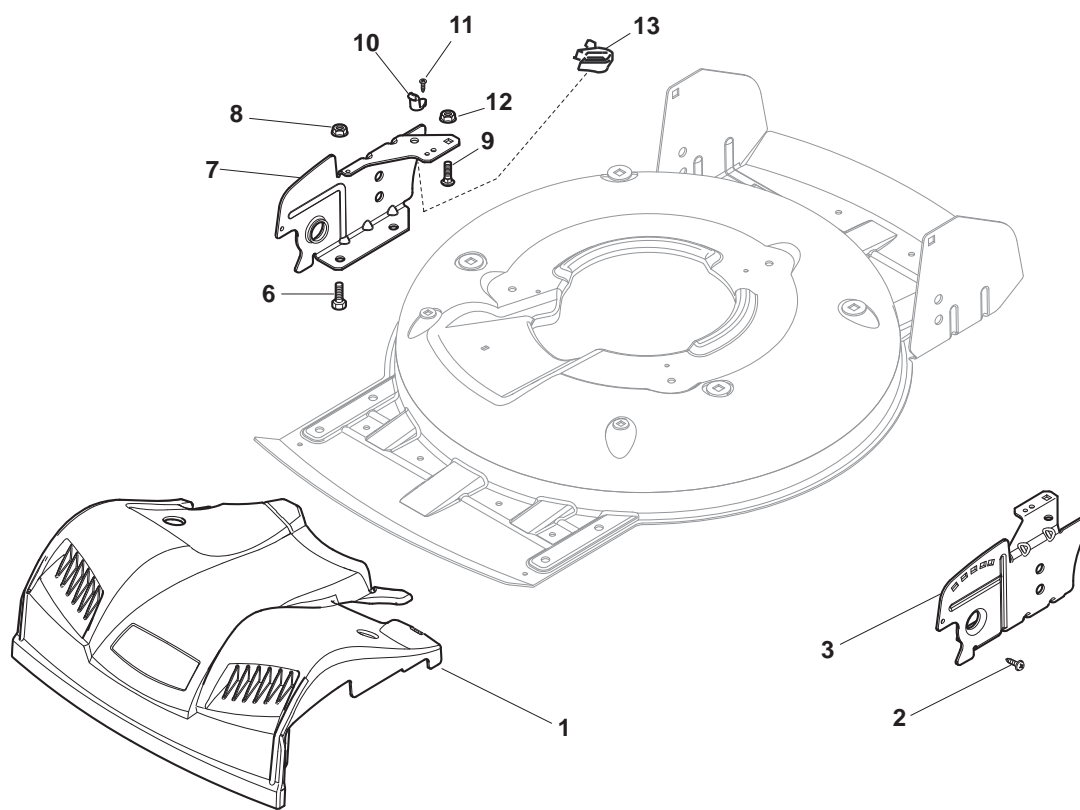

ILLUSTRATED PARTS LIST

MCS 500

- Use GLOBAL GARDEN PRODUCT Genuine Spare Parts specified in the parts list for repair and/or replacement.
- The contents described in the parts list may change due to improvement.
- The drawings of the spare parts are only indicative and might not represent the part in question exactly.
- The indications "right" - "left" - "front" - "rear" refer to the position of the operator when using the machine.
- When placing orders of parts for repair and/or replacement, make sure that the illustrated parts list is the one applying to the machine's year of manufacture, as shown on the identification plate attached to the machine.

THIS INFORMATION IS NOT INTENDED FOR SALE OR RESALE, AND THIS NOTICE MUST REMAIN ON ALL COPIES.

Deck							
POS	PART. NO	Q.ty	DESCRIPTION	DESCRIZIONE	DESCRIPTION	BESCHREIBUNG	REMARKS
1	112293200/0	4	Nut	Dado	Ecrou	Mutter	
2	112583500/0	4	Grower	Grower	Grower	Federring	
3	112523070/0	4	Washer	Rosetta	Rondelle	Scheibe	
4	322735547/0	4	Sector, Height Adjustment	Settore Regolazione Altezza	Secteur Reglage Hauteur	Sektor, Höheverstellung	
5	381005175/0	4	Support, Wheel	Supporto Ruota	Support Roue	Halter, Rad	Ø 210
6	481003286/0	4	Lever, Height Adjustment	Leva Regolazione Altezza	Levier Reglage Hauteur	Hebel, Höheverstellung	
7	122519811/0	4	Pin	Perno	Pivot	Bolzen	
8	381004734/0	1	Deck Grey	Chassis Grigio	Châssis Gris	Gehäuse Grau	