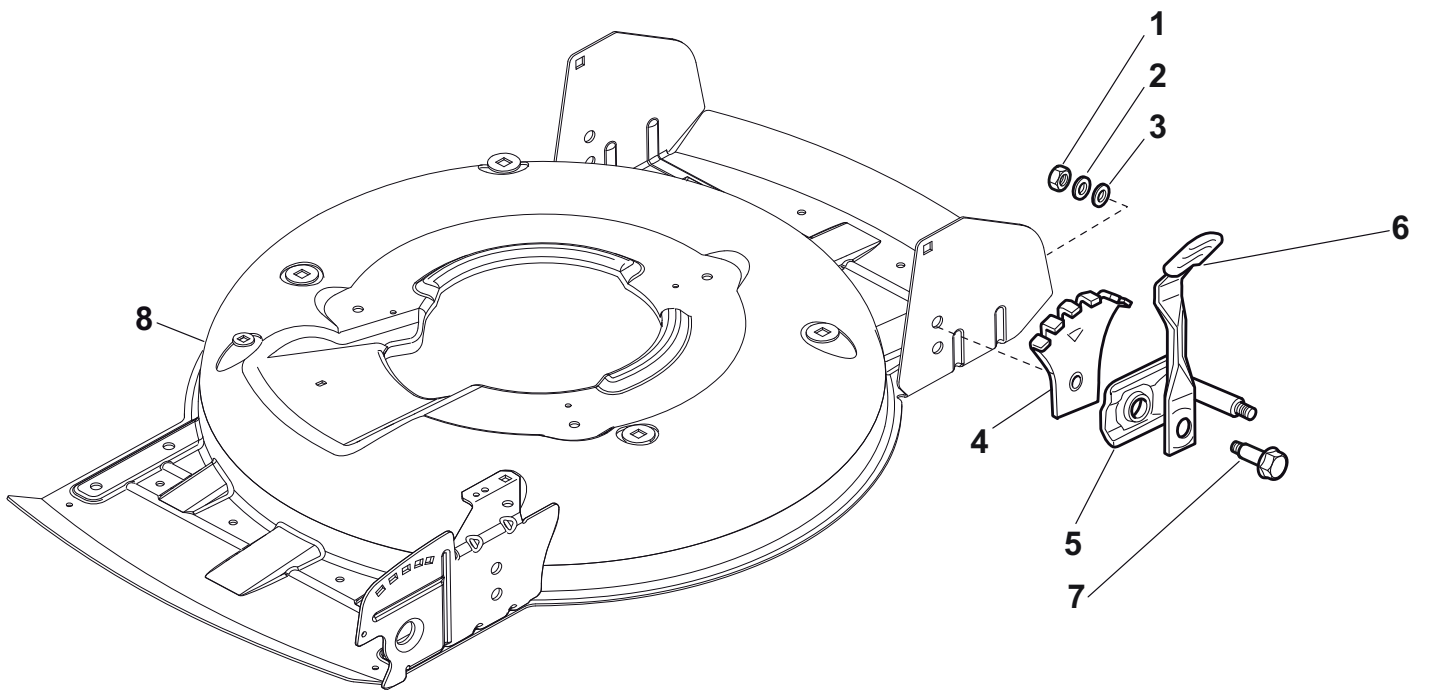

ILLUSTRATED PARTS LIST

MCS 500

- Use GLOBAL GARDEN PRODUCT Genuine Spare Parts specified in the parts list for repair and/or replacement.
- The contents described in the parts list may change due to improvement.
- The drawings of the spare parts are only indicative and might not represent the part in question exactly.
- The indications "right" - "left" - "front" - "rear" refer to the position of the operator when using the machine.
- When placing orders of parts for repair and/or replacement, make sure that the illustrated parts list is the one applying to the machine's year of manufacture, as shown on the identification plate attached to the machine.

THIS INFORMATION IS NOT INTENDED FOR SALE OR RESALE, AND THIS NOTICE MUST REMAIN ON ALL COPIES.

Deck							
POS	PART. NO	Q.ty	DESCRIPTION	DESCRIZIONE	DESCRIPTION	BESCHREIBUNG	REMARKS
1	112293200/0	4	Nut	Dado	Ecrou	Mutter	
2	112583500/0	4	Grower	Grower	Grower	Federring	
3	112523070/0	4	Washer	Rosetta	Rondelle	Scheibe	
4	322735547/0	4	Sector, Height Adjustment	Settore Regolazione Altezza	Secteur Reglage Hauteur	Sektor, Höheverstellung	
5	381005175/0	4	Support, Wheel	Supporto Ruota	Support Roue	Halter, Rad	Ø 210
6	481003286/0	4	Lever, Height Adjustment	Leva Regolazione Altezza	Levier Reglage Hauteur	Hebel, Höheverstellung	
7	122519811/0	4	Pin	Perno	Pivot	Bolzen	
8	381004734/0	1	Deck Grey	Chassis Grigio	Châssis Gris	Gehäuse Grau	