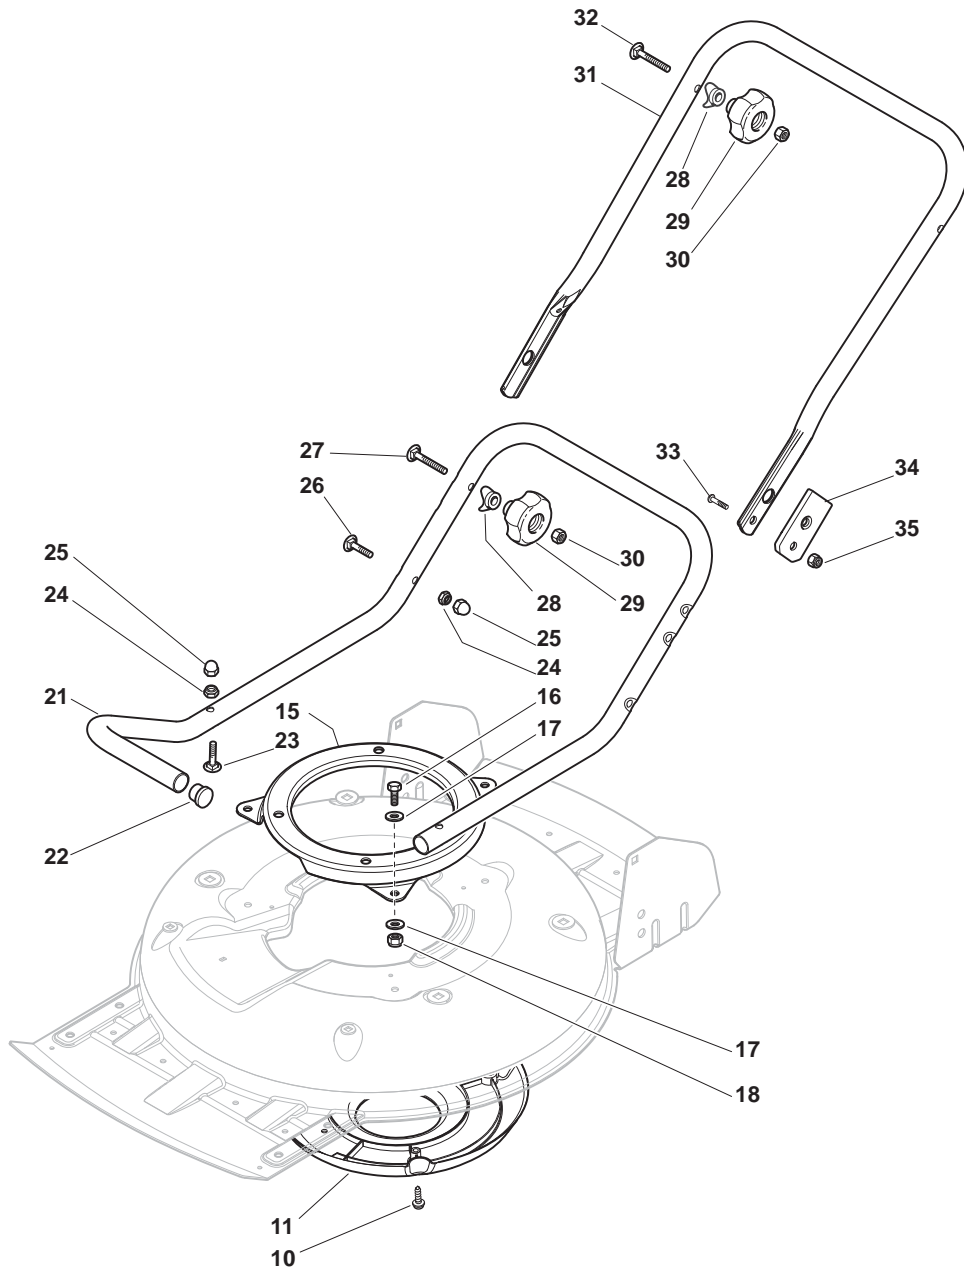

Handle, Lower Part							
POS	PART. NO	Q.ty	DESCRIPTION	DESCRIZIONE	DESCRIPTION	BESCHREIBUNG	REMARKS
10	112728530/0	3	Screw	Vite	Vis	Schraube	
11	322060220/0	1	Protection	Cappuccio	Capuchon	Stecker	
15	322207219/1	1	Flange	Flangia	Bride	Flansch	
16	112793102/0	3	Screw	Vite	Vis	Schraube	
17	112523060/0	6	Washer	Rosetta	Rondelle	Scheibe	
18	112155000/0	3	Nut	Dado	Ecrou	Mutter	
21	381006667/0	1	Handle, Lower Part	Manico, Parte Inferiore	Mancheron, Partie Inferieure	Holm, Unterteil	
22	118566110/0	2	Cap	Puntale	Bouchon	Gummistopfen	
23	112818900/0	4	Screw	Vite	Vis	Schraube	
24	112155000/0	4	Nut	Dado	Ecrou	Mutter	
25	118203854/0	4	Protection	Cappuccio	Capuchon	Stecker	
26	112818900/0	4	Screw	Vite	Vis	Schraube	
27	112819202/0	2	Screw	Vite	Vis	Schraube	
28	122680006/1	4	Washer	Rosetta	Rondelle	Scheibe	
29	322399804/1	4	Knob	Manopolina	Poignée	Griff	
30	112293200/0	4	Nut	Dado	Ecrou	Mutter	
31	381006669/0	1	Handle, Middle Part	Manico, Parte Intermedia	Mancheron	Holm	
32	112819201/0	2	Screw	Vite	Vis	Schraube	
33	112760475/0	2	Screw	Vite	Vis	Schraube	
34	322551578/0	2	Plate	Piastrina	Plaquette	Plättchen	
35	112154330/0	2	Nut	Dado	Ecrou	Mutter