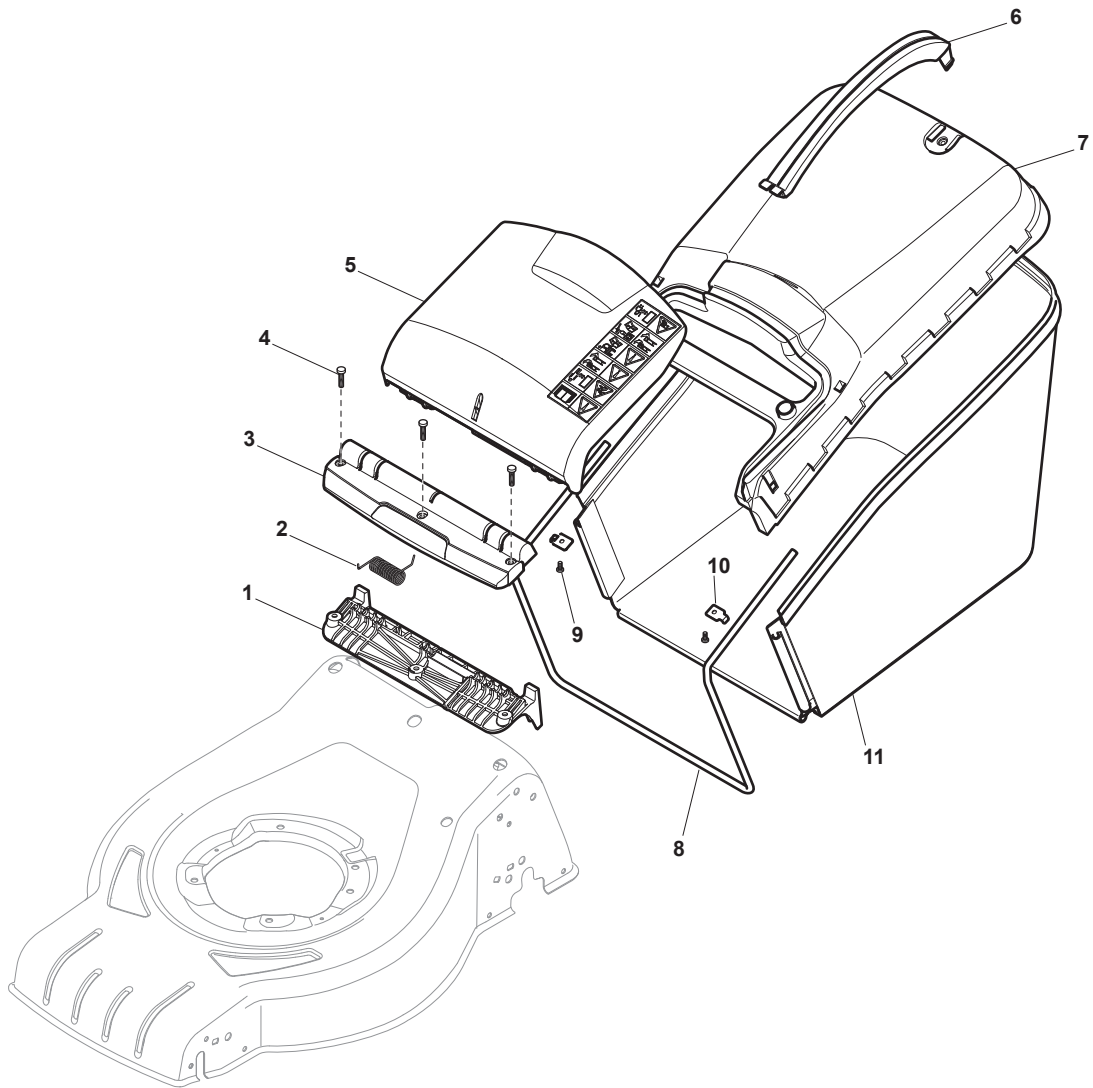

Grass-Catcher

POS	PART. NO	Q.ty	DESCRIPTION	DESCRIZIONE	DESCRIPTION	BESCHREIBUNG	REMARKS
1	322785331/0	1	Support	Supporto	Support	Halter	
2	122450464/0	1	Spring	Molla	Ressort	Feder	
3	322109554/0	1	Cover, Black	Copertura, Nero	Couvre, Noir	Kappe, Schwarz	Black
3	322109556/0	1	Cover, Yellow	Capottina Gialla	Capot Jaune	Haube Gelb	Yellow
3	322109557/0	1	Cover, Grey	Capottina Grigio	Capot Gris	Haube Gelb	Grey
4	112728699/0	3	Screw	Vite	Vis	Schraube	
5	322600206/1	1	Stone-Guard Black	Parasassi Nero	Pare-Pierres, Noir	Prallblech, Schwarz	Black
5	322600214/1	1	Stone-Guard Yellow	Parasassi Giallo	Pare-Pierres, Jaune	Prallblech, Gelb	Yellow
5	322600216/1	1	Stone-Guard Grey	Parasassi Grigio	Pare-Pierres, Gris	Prallblech, Grau	Grey
6	322393646/0	1	Handle, Yellow	Maniglia, Gialla	Poignee, Jaune	Griff, Gelb	Yellow
6	322393649/0	1	Handle, Grey	Maniglia Grigio	Poignée Gris	Griff, Grau	Grey
6	322393644/0	1	Handle, Black	Maniglia Nera	Poignée Noir	Griff Schwarz	Black
7	322486264/0	1	Grassbox Upper Part Yellow	Parte Sup.Sacco Giallo	Sac, Partie Superieure Jaune	Korb Oberteil Gelb	Yellow
7	322486270/0	1	Grassbox Upper Part, Grey	Parte Sup.Sacco, Grigio	Sac, Partie Superieure, Gris	Korb Oberteil, Grau	Grey
7	322486262/0	1	Grassbox Upper Part, Black	Parte Sup.Sacco Nero	Sac, Partie Superieure Noir	Korb Oberteil, Schwarz	Black
8	122608561/0	1	Stiffening Lower	Rinforzo Inf	Réinforcement Inf	Verstärkung Untere	
9	112728692/0	2	Screw	Vite	Vis	Schraube	
10	322545159/0	2	Plate	Piastrina	Plaquette	Plättchen	
11	181002318/0	1	Box, Fabric	Sacco, Tela	Sac, Toile	Sack, Tuck