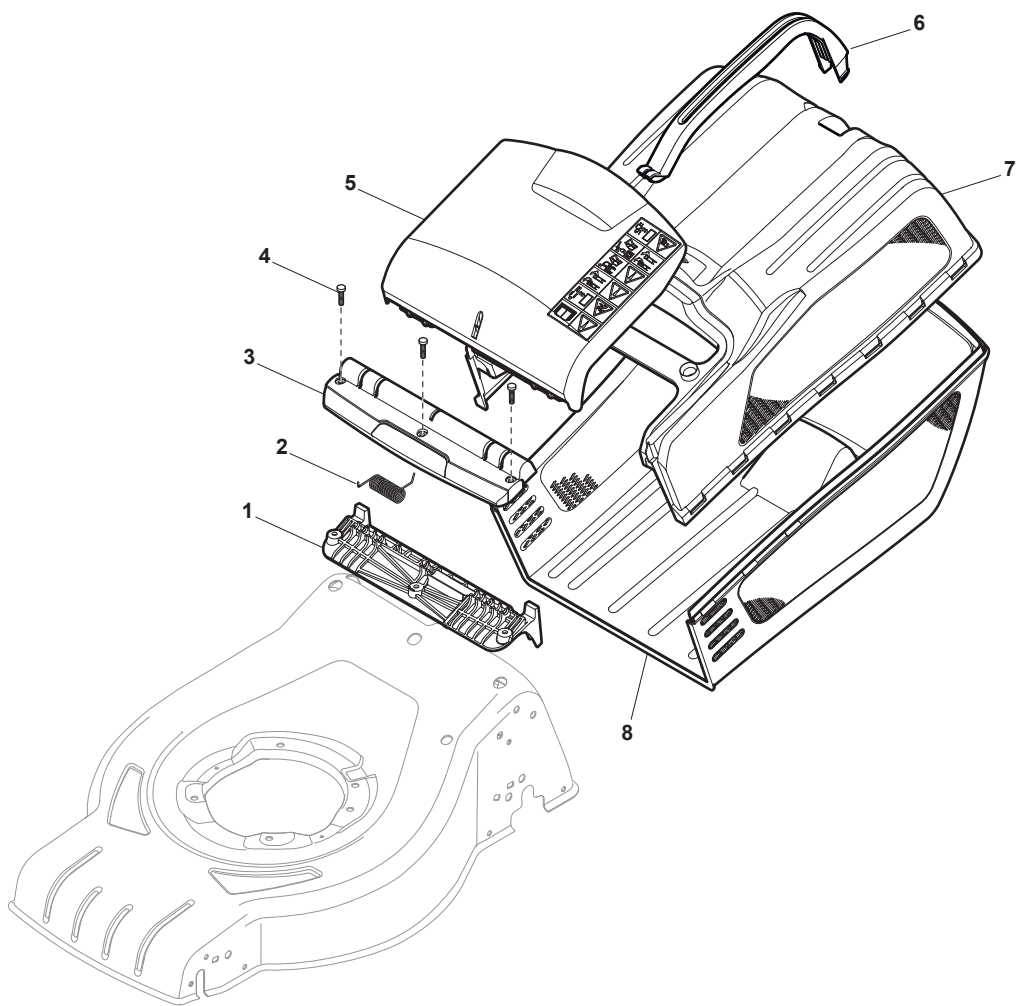

Grass-Catcher

POS	PART. NO	Q.ty	DESCRIPTION	DESCRIZIONE	DESCRIPTION	BESCHREIBUNG	REMARKS
1	322785331/0	1	Support	Supporto	Support	Halter	
2	122450464/0	1	Spring	Molla	Ressort	Feder	
3	322109554/0	1	Cover, Black	Copertura, Nero	Couvre, Noir	Kappe, Schwarz	Black
3	322109556/0	1	Cover, Yellow	Capottina Gialla	Capot Jaune	Haube Gelb	Yellow
3	322109557/0	1	Cover, Grey	Capottina Grigio	Capot Jaune	Haube Gelb	Grey
4	112728699/0	3	Screw	Vite	Vis	Schraube	
5	322600206/1	1	Stone-Guard Black	Parasassi Nero	Pare-Pierres, Noir	Prallblech, Schwarz	Black
5	322600214/1	1	Stone-Guard Yellow	Parasassi Giallo	Pare-Pierres, Jaune	Prallblech, Gelb	Yellow
5	322600216/1	1	Stone-Guard Grey	Parasassi Grigio	Pare-Pierres, Gris	Prallblech, Grau	Grey
6	322393643/0	1	Handle, Black	Maniglia Nera	Poignée Noir	Griff Schwarz	Black
6	322393645/0	1	Handle, Grey	Maniglia Grigio	Poignée Gris	Griff, Grau	Grey
6	322393716/0	1	Handle, Grey	Maniglia Grigio	Poignée Gris	Griff, Grau	Grey NCSS-N
7	322486263/0	1	Grassbox Upper Part, Grey	Parte Sup.Sacco Grigio	Sac, Partie Superieure Gris	Korb Oberteil Grau	Grey
7	322486260/0	1	Grassbox Upper Part, Black	Parte Sup.Sacco Nero	Sac, Partie Superieure Noir	Korb Oberteil Schwarz	Black
7	322486387/0	1	Grassbox Upper Part, Stiga Grey	Parte Sup.Sacco Grigio	Sac, Partie Superieure Gris	Korb Oberteil Grau	Grey NCSS-N
8	322486267/0	1	Grassbox Lower Part, Grey	Parte Infer. Sacco Grigio	Sac, Partie Inferieure Gris	Korb Unterteil Grau	Grey
8	322486261/0	1	Grassbox Lower Part, Black	Parte Infer. Sacco Nero	Sac, Partie Inferieure Noir	Korb Unterteil Schwarz	Black
8	322486388/0	1	Grassbox Lower Part, Stiga Grey	Parte Infer. Sacco Grigio	Sac, Partie Inferieure Gris	Korb Unterteil Grau	Grey NCSS-N