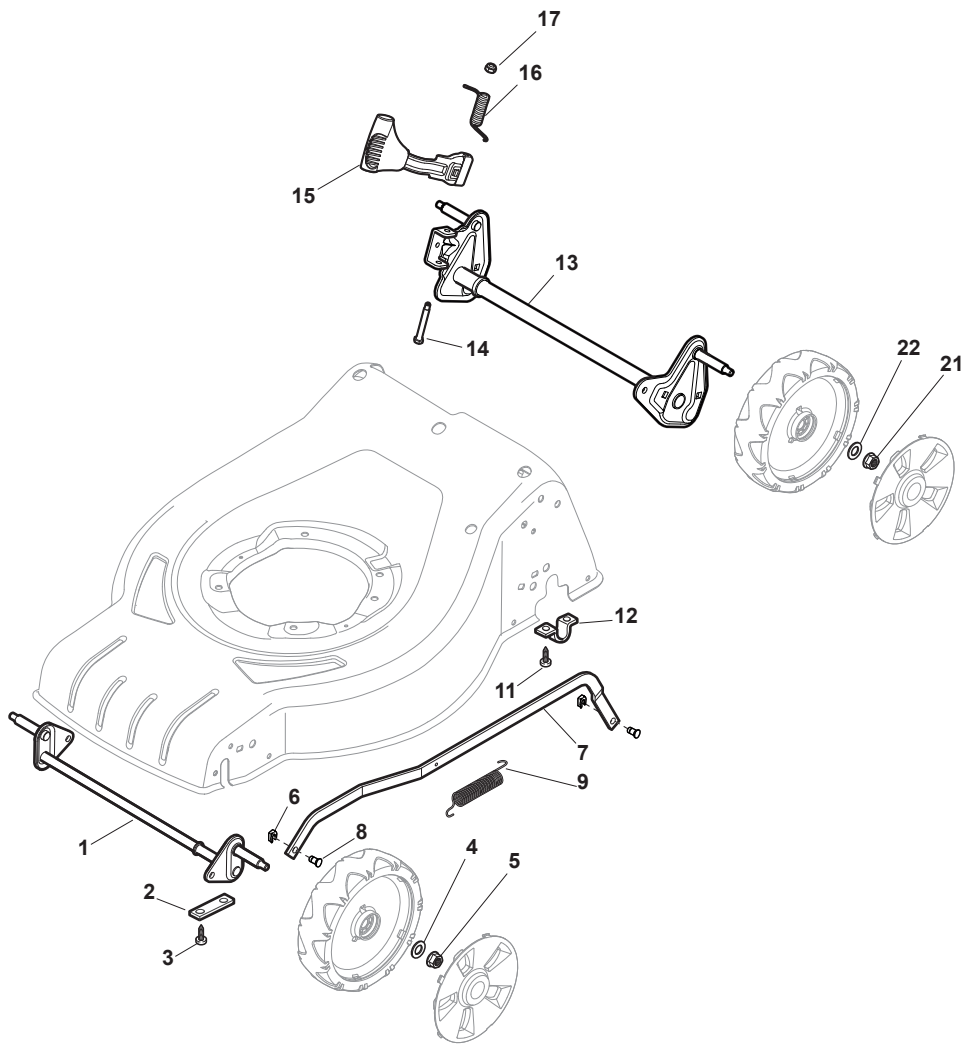

Deck And Height Adjusting

POS	PART. NO	Q.ty	DESCRIPTION	DESCRIZIONE	DESCRIPTION	BESCHREIBUNG	REMARKS
1	381302821/0	1	Axle, Front Wheels	Asse Ruote Anteriori	Axe Roues Avant	Achse, Vorderrad	
2	322545142/0	2	Plate	Piastrina	Plaquette	Plättchen	
3	112728698/0	4	Screw	Vite	Vis	Schraube	
4	112521350/0	2	Washer	Rosetta	Rondelle	Scheibe	
5	112155000/0	2	Nut	Dado	Ecrou	Mutter	
6	112436051/0	2	Plate	Piastrina	Plaquette	Plättchen	
7	322869671/0	1	Rod, Height Adjustment	Asta Comando Regol. Altezza	Tige Commande Reglage Hauteur	Stange, Höheverstellung	
8	122519820/0	2	Pin	Perno	Pivot	Bolzen	
9	122446193/0	1	Spring	Molla	Ressort	Feder	
11	112728698/0	4	Screw	Vite	Vis	Schraube	
12	322545152/0	2	Plate	Piastrina	Plaquette	Plättchen	
13	381302843/0	1	Axle, Front Wheels	Asse Ruote Anteriori	Axe Roues Avant	Achse, Vorderrad	
14	122534131/0	1	Pin	Perno	Pivot	Bolzen	
15	381003357/0	1	Lever, Height Adjustment	Leva Regolazione Altezza	Levier Reglage Hauteur	Hebel, Höheverstellung	
16	122446192/0	1	Spring	Molla	Ressort	Feder	
17	112154510/0	1	Nut	Dado	Ecrou	Mutter	
21	112521350/0	2	Washer	Rosetta	Rondelle	Scheibe	
22	112155000/0	2	Nut	Dado	Ecrou	Mutter