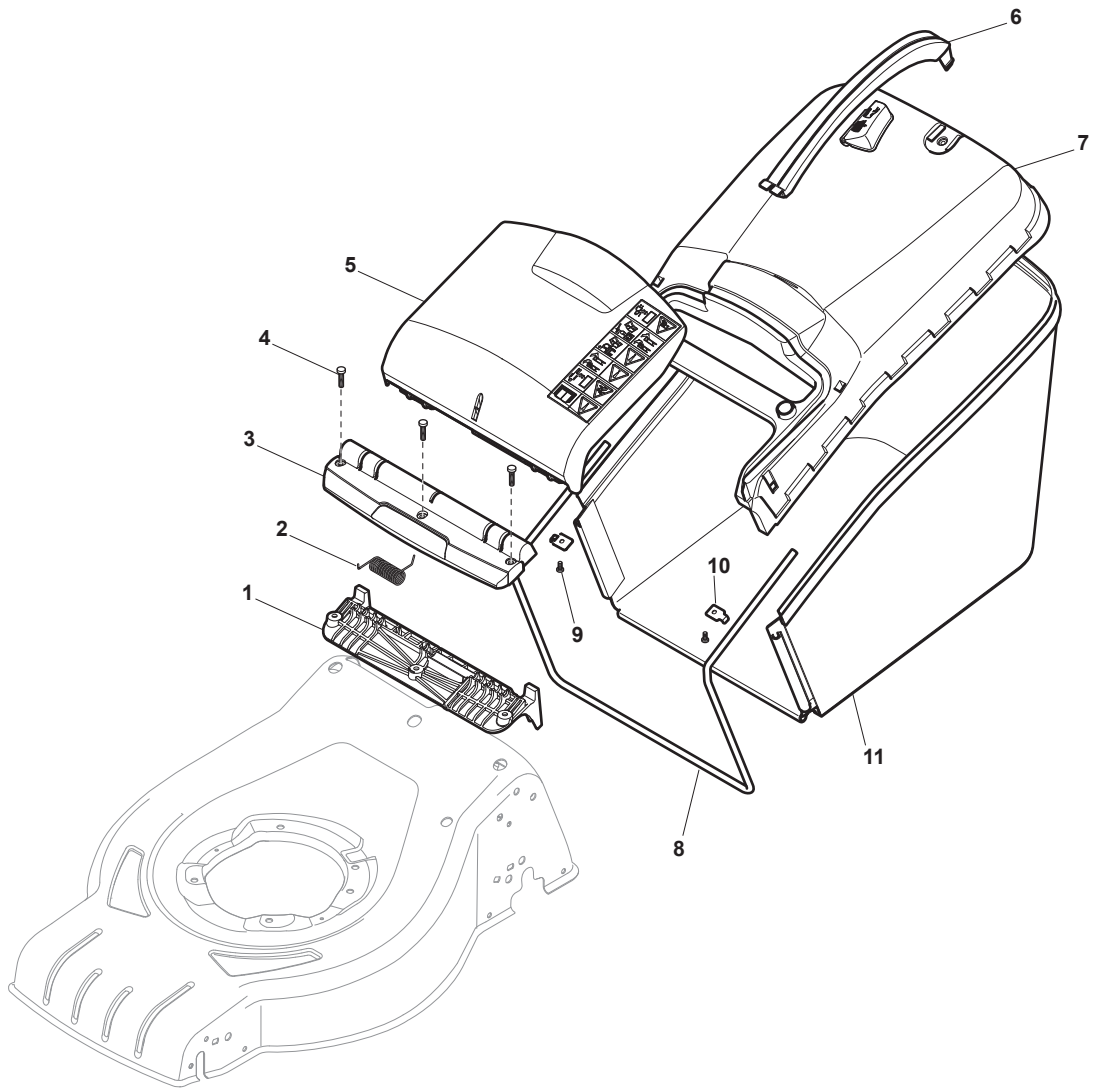

Grass-Catcher							
POS	PART. NO	Q.ty	DESCRIPTION	DESCRIZIONE	DESCRIPTION	BESCHREIBUNG	REMARKS
1	322785331/0	1	Support	Supporto	Support	Halter	
2	122450464/0	1	Spring	Molla	Ressort	Feder	
3	322109554/0	1	Cover, Black	Copertura, Nero	Couvre, Noir	Kappe, Schwarz	Black
3	322109556/0	1	Cover, Yellow	Capottina Gialla	Capot Jaune	Haube Gelb	Yellow
4	112728699/0	3	Screw	Vite	Vis	Schraube	
5	322600206/1	1	Stone-Guard Black	Parasassi Nero	Pare-Pierres	Prallblech	Black
5	322600214/1	1	Stone-Guard Yellow	Parasassi Giallo	Pare-Pierres, Jaune	Prallblech, Gelb	Yellow
6	322393644/0	1	Handle, Black	Maniglia, Nero	Poignee, Noir	Griff, Schwarz	Black
6	322393715/0	1	Handle, Grey	Maniglia Grigio	Poignée Gris	Griff, Grau	Grey NCSS-N
7	381486016/0A	1	Grass-Box, Upper Part Yellow	Sacco, Parte Superiore Giallo	Sac, Partie Superieure Jaune	Korb, Oberteil Gelb	Yellow
7	381486018/0	1	Grass-Box, Upper Part Black	Sacco, Parte Sup. Nero	Sac, Partie Sup. Noir	Korb, Oberteil, Schwarz	Black
8	122608561/0	1	Stiffening Lower	Rinforzo Inf	Réinforcement Inf	Verstärkung Untere	
9	112728692/0	2	Screw	Vite	Vis	Schraube	
10	322545159/0	2	Plate	Piastrina	Plaquette	Plättchen	
11	181002318/0	1	Box, Fabric	Sacco, Tela	Sac, Toile	Sack, Tuck