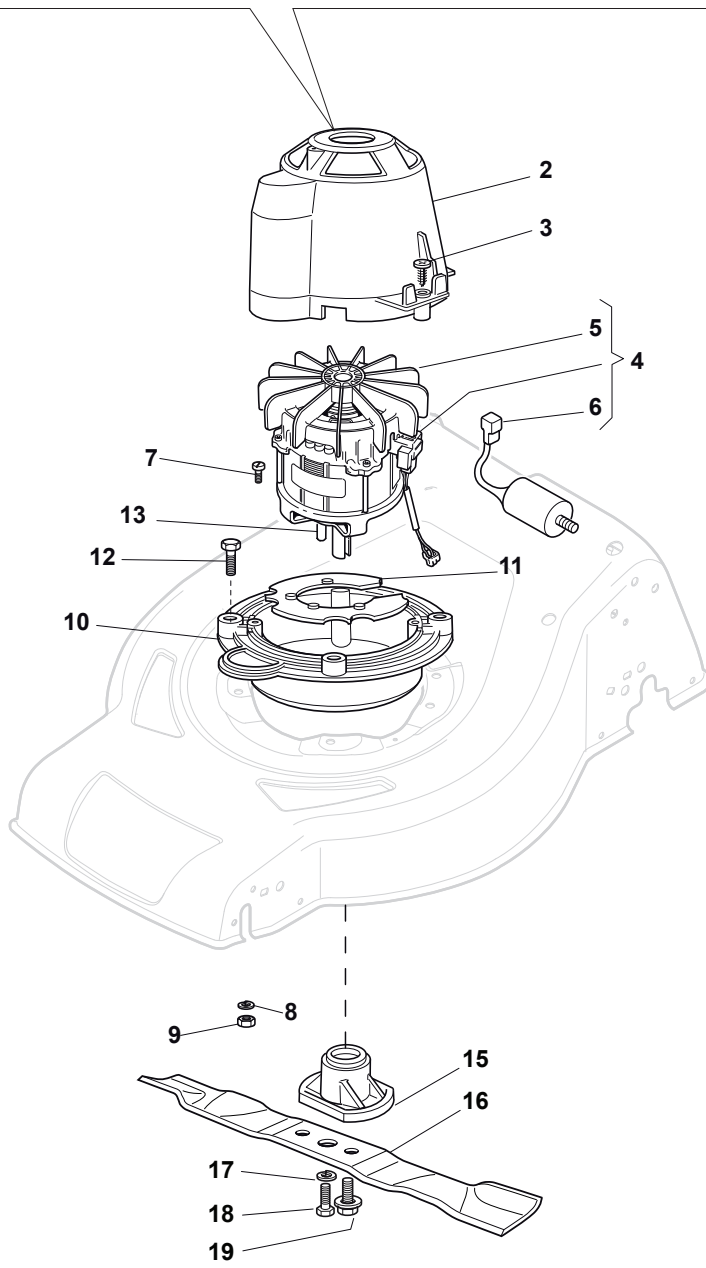

Electric Motor and Covers							
POS	PART. NO	Q.ty	DESCRIPTION	DESCRIZIONE	DESCRIPTION	BESCHREIBUNG	REMARKS
1	112728680/0	2	Screw	Vite	Vis	Schraube	
2	322785210/0	1	Support, Cover	Supporto Capottina	Support Capot	Halter, Haube	
3	112728710/0	4	Screw	Vite	Vis	Schraube	
5	118740054/0	1	Fan Motor Atb	Ventola Per Motore	Ventilateur Moteur	Lüfter Motor Atb	
7	112735410/0	4	Screw	Vite	Vis	Schraube	
8	112583500/0	4	Grower	Grower	Grower	Federring	
9	112293200/0	4	Nut	Dado	Ecrou	Mutter	
10	322207211/4	1	Flange	Flangia	Bride	Flansch	without mulching
10	322207216/0	1	Flange	Flangia	Bride	Flansch	with mulching
11	322720360/2	1	Ventilation Screen	Schermo	Ecran Ventilation	Lüftungschirm	
12	112793700/0	4	Screw	Vite	Vis	Schraube	
13	112139440/0	1	Feather	Linguetta	Clavette	Keil	
15	322463186/3	1	Hub	Mozzo	Moyeu	Nabe	
16	181004346/3	1	Blade Standard	Coltello Standard	Lame Standard	Messer Standard	
16	181004397/0	1	Blade Winged	Coltello Alettato	Lame Ailettée	Messer Flügel	
17	112583500/0	2	Grower	Grower	Grower	Federring	
18	112793101/0	2	Screw	Vite	Vis	Schraube	
19	381004352/1	1	Screw	Vite	Vis	Schraube	
20	122055065/0	1	Cover, Black	Copertura, Nero	Couvre, Noir	Kappe, Schwarz	
21	122055045/1	1	Cover, Black	Capottina	Capot	Haube	
21	322055139/0	1	Cover, Yellow	Capottina Gialla	Capot Jaune	Haube Gelb	
22	122055058/0	1	Cover, Black	Copertura, Nero	Couvre, Noir	Kappe, Schwarz	
23	122055033/1	1	Cover, Black	Copertura, Nero	Couvre, Noir	Kappe, Schwarz