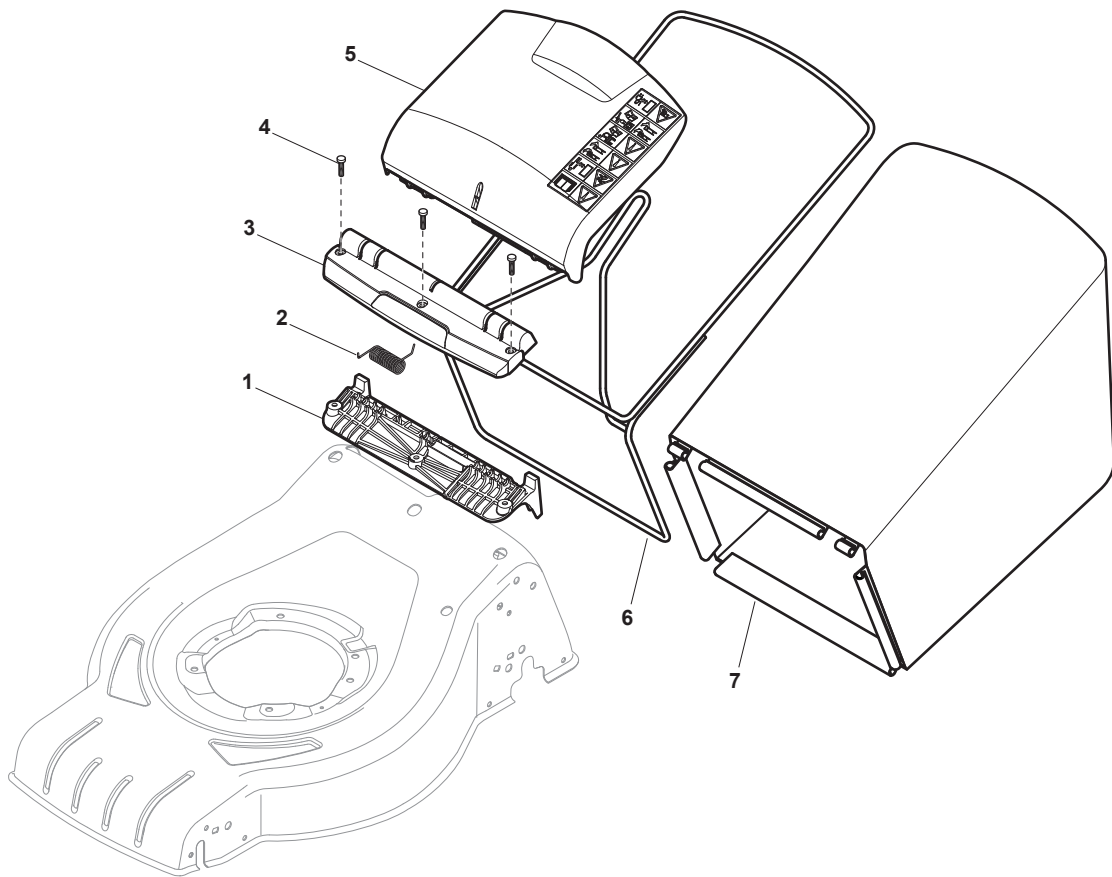

Electric Motor and Covers							
POS	PART. NO	Q.ty	DESCRIPTION	DESCRIZIONE	DESCRIPTION	BESCHREIBUNG	REMARKS
1	112728680/0	2	Screw	Vite	Vis	Schraube	
2	322785210/0	1	Support, Cover	Supporto Capottina	Support Capot	Halter, Haube	
3	112728710/0	4	Screw	Vite	Vis	Schraube	
5	118740054/0	1	Fan Motor Atb	Ventola Per Motore	Ventilateur Moteur	Lüfter Motor Atb	
7	112735410/0	4	Screw	Vite	Vis	Schraube	
8	112583500/0	4	Grower	Grower	Grower	Federring	
9	112293200/0	4	Nut	Dado	Ecrou	Mutter	
10	322207211/4	1	Flange	Flangia	Bride	Flansch	without mulching
10	322207216/0	1	Flange	Flangia	Bride	Flansch	with mulching
11	322720360/2	1	Ventilation Screen	Schermo	Ecran Ventilation	Lüftungschirm	
12	112793700/0	4	Screw	Vite	Vis	Schraube	
13	112139440/0	1	Feather	Linguetta	Clavette	Keil	
15	322463186/3	1	Hub	Mozzo	Moyeu	Nabe	
16	181004346/3	1	Blade Standard	Coltello Standard	Lame Standard	Messer Standard	
16	181004397/0	1	Blade Winged	Coltello Alettato	Lame Ailettée	Messer Flügel	
17	112583500/0	2	Grower	Grower	Grower	Federring	
18	112793101/0	2	Screw	Vite	Vis	Schraube	
19	381004352/1	1	Screw	Vite	Vis	Schraube	
20	122055065/0	1	Cover, Black	Copertura, Nero	Couvre, Noir	Kappe, Schwarz	
21	122055045/1	1	Cover, Black	Capottina	Capot	Haube	
21	322055139/0	1	Cover, Yellow	Capottina Gialla	Capot Jaune	Haube Gelb	
22	122055058/0	1	Cover, Black	Copertura, Nero	Couvre, Noir	Kappe, Schwarz	
23	122055033/1	1	Cover, Black	Copertura, Nero	Couvre, Noir	Kappe, Schwarz	