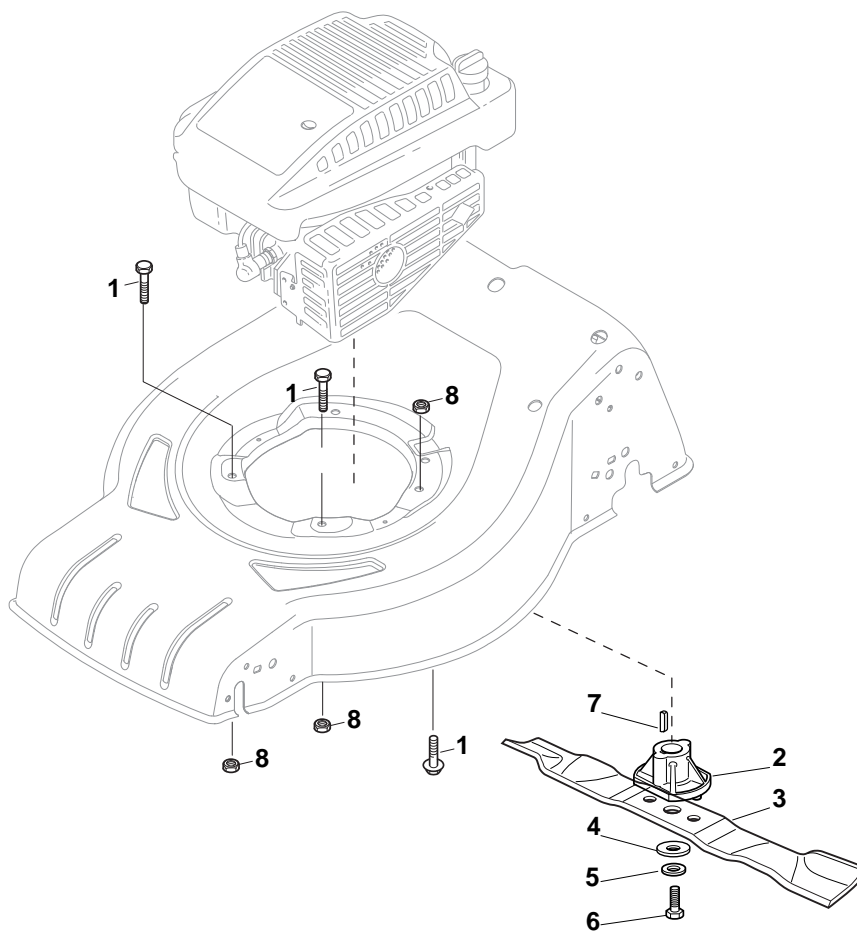

Blade and Hub

POS	PART. NO	Q.ty	DESCRIPTION	DESCRIZIONE	DESCRIPTION	BESCHREIBUNG	REMARKS
1	112691100/0	3	Screw	Vite	Vis	Schraube	for B&S E series
1	112691115/0	3	Screw	Vite	Vis	Schraube	for HONDA-GGP Engine
1	112691100/0	2	Screw	Vite	Vis	Schraube	for B&S Engine
1	112691800/0	1	Screw	Vite	Vis	Schraube	for B&S Engine
1	112793701/0	3	Screw	Vite	Vis	Schraube	for B&S 450 series
2	122463012/2	1	Hub, Crankshaft Ø 22.2	Mozzo, Albero Motore Ø 22.2	Moyeu, Arbre Moteur Ø 22.2	Nabe, Motorwelle Ø 22.2	for B&S-GGP Engine
2	122463020/1	1	Hub, Crankshaft Ø 25	Mozzo, Albero Motore Ø 25	Moyeu, Arbre Moteur Ø 25	Nabe, Motorwelle Ø 25	for HONDA Engine
3	181004346/3	1	Blade Standard	Coltello Standard	Lame Standard	Messer Standard	
4	122160400/0	1	Elastic Washer	Disco Elastico	Disque Elastique	Federscheibe	
5	112523080/0	1	Washer	Rosetta	Rondelle	Scheibe	
6	112735698/0	1	Screw	Vite	Vis	Schraube	
7	112139100/0	1	Feather, Crankshaft Ø 22.2	Linguetta, Albero Motore Ø 22.2	Clavette, Arbre Moteur Ø 22.2	Keil, Motorwelle Ø 22.2	for B&S-GGP Engine
7	112139150/0	1	Feather, Crankshaft Ø 25	Linguetta, Albero Motore Ø 25	Clavette, Arbre Moteur Ø 25	Keil, Motorwelle Ø 25	for HONDA Engine
8	112154210/0	3	Screw	Vite	Vis	Schraube