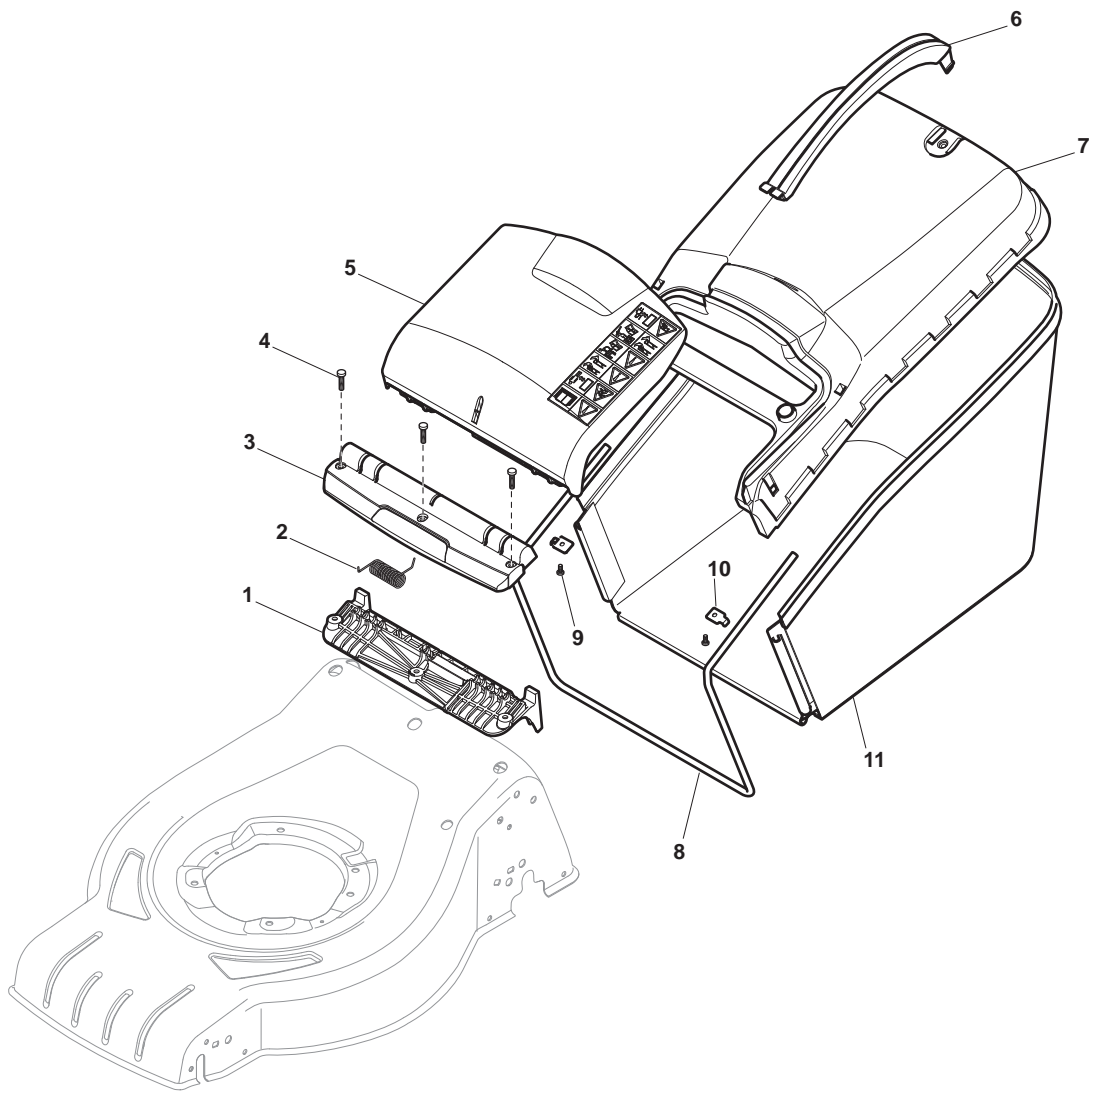

Grass-Catcher

POS	PART. NO	Q.ty	DESCRIPTION	DESCRIZIONE	DESCRIPTION	BESCHREIBUNG	REMARKS
1	322785331/0	1	Support	Supporto	Support	Halter	
2	122450464/0	1	Spring	Molla	Ressort	Feder	
3	322109554/0	1	Cover, Black	Copertura, Nero	Couvre, Noir	Kappe, Schwarz	Black
3	322109556/0	1	Cover, Yellow	Capottina Gialla	Capot Jaune	Haube Gelb	Yellow
3	322109557/0	1	Cover, Grey	Capottina Grigio	Capot Gris	Haube Gelb	Grey
4	112728699/0	3	Screw	Vite	Vis	Schraube	
5	322600206/1	1	Stone-Guard Black	Parasassi Nero	Pare-Pierres, Noir	Prallblech, Schwarz	Black
5	322600214/1	1	Stone-Guard Yellow	Parasassi Giallo	Pare-Pierres, Jaune	Prallblech, Gelb	Yellow
5	322600216/1	1	Stone-Guard Grey	Parasassi Grigio	Pare-Pierres, Gris	Prallblech, Grau	Grey
6	322393646/0	1	Handle, Yellow	Maniglia, Gialla	Poignee, Jaune	Griff, Gelb	Yellow
6	322393649/0	1	Handle, Grey	Maniglia Grigio	Poignée Gris	Griff, Grau	Grey
6	322393644/0	1	Handle, Black	Maniglia Nera	Poignée Noir	Griff Schwarz	Black
7	322486264/0	1	Grassbox Upper Part Yellow	Parte Sup.Sacco Giallo	Sac, Partie Superieure Jaune	Korb Oberteil, Gelb	Yellow
7	322486270/0	1	Grassbox Upper Part, Grey	Parte Sup.Sacco, Grigio	Sac, Partie Superieure, Gris	Korb Oberteil, Grau	Grey
7	322486262/0	1	Grassbox Upper Part, Black	Parte Sup.Sacco Nero	Sac, Partie Superieure Noir	Korb Oberteil, Schwarz	Black
8	122608561/0	1	Stiffening Lower	Rinforzo Inf	Réinforcement Inf	Verstärkung Untere	
9	112728692/0	2	Screw	Vite	Vis	Schraube	
10	322545159/0	2	Plate	Piastrina	Plaquette	Plättchen	
11	181002318/0	1	Box, Fabric	Sacco, Tela	Sac, Toile	Sack, Tuck