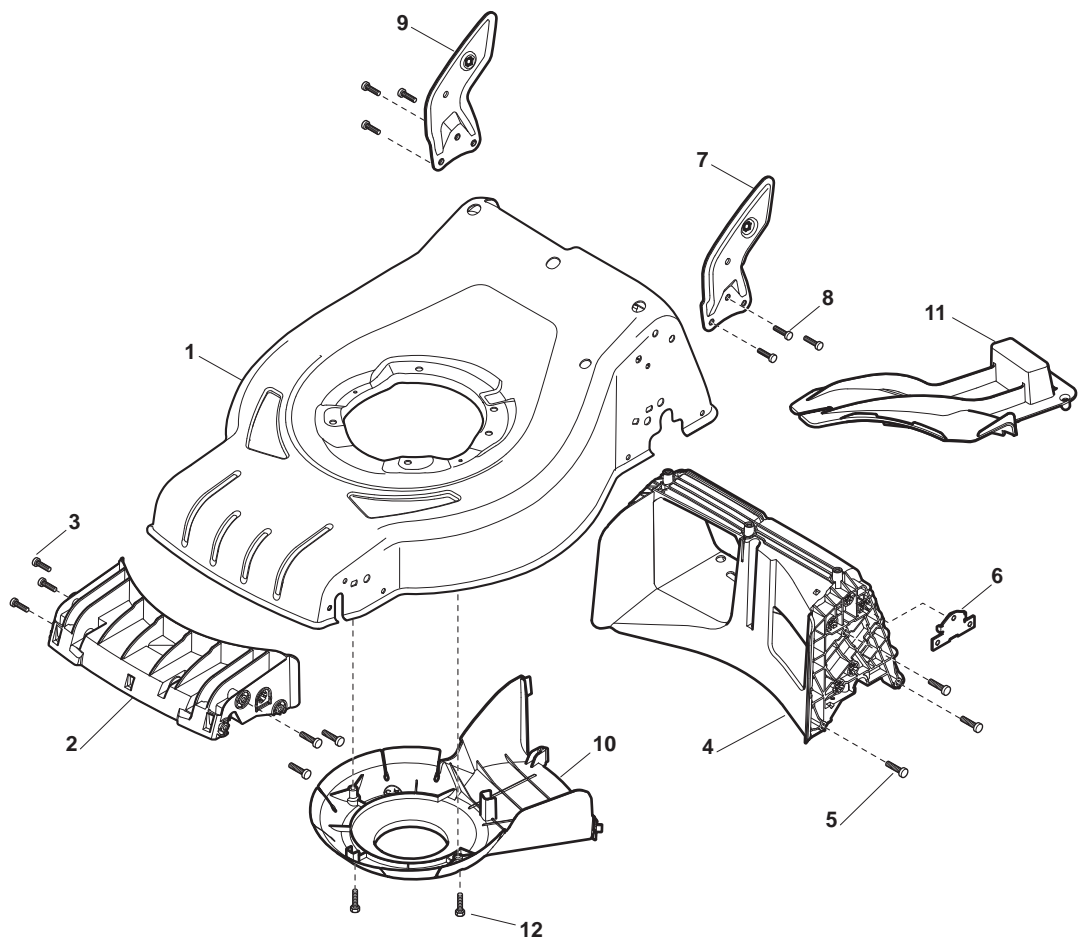

Deck - CR

POS	PART. NO	Q.ty	DESCRIPTION	DESCRIZIONE	DESCRIPTION	BESCHREIBUNG	REMARKS
1	381004729/0	1	Deck Grey	Chassis Grigio	Châssis Gris	Gehäuse Grau	
1	381004613/0	1	Deck Red	Chassis Rosso	Châssis Rouge	Gehäuse Rot	Side Discharge
2	322108301/1	1	Front Conveyor Assy	Convogl. Anteriore	Ens. Convoyeur Avant	Hinterleitblechvorder	
3	112728699/0	6	Screw	Vite	Vis	Schraube	
4	322108302/0	1	Rear Conveyor Assy	Convogl. Posteriore	Ens. Convoyeur Post.	Hinterleitblechsatz	
5	112728699/0	6	Screw	Vite	Vis	Schraube	
6	322545213/0	2	Plate	Piastrina	Plaquette	Plättchen	
7	381005139/0	1	Bracket, L	Staffa Sx	Etrier Gauche	Steigbügel, Linke	
8	112727801/0	6	Screw	Vite	Vis	Schraube	
9	381005137/0	1	Bracket, R	Staffa Dx	Etrier Droit	Steigbügel, Rechte	
10	322060242/0	1	Protection, Belt	Carter Cinghia	Protection Courroie	Schutz, Riemen	
11	322140239/0	1	Deflector	Deflettore	Deflecteur	Abweiser	
12	112728530/0	2	Screw	Vite	Vis	Schraube