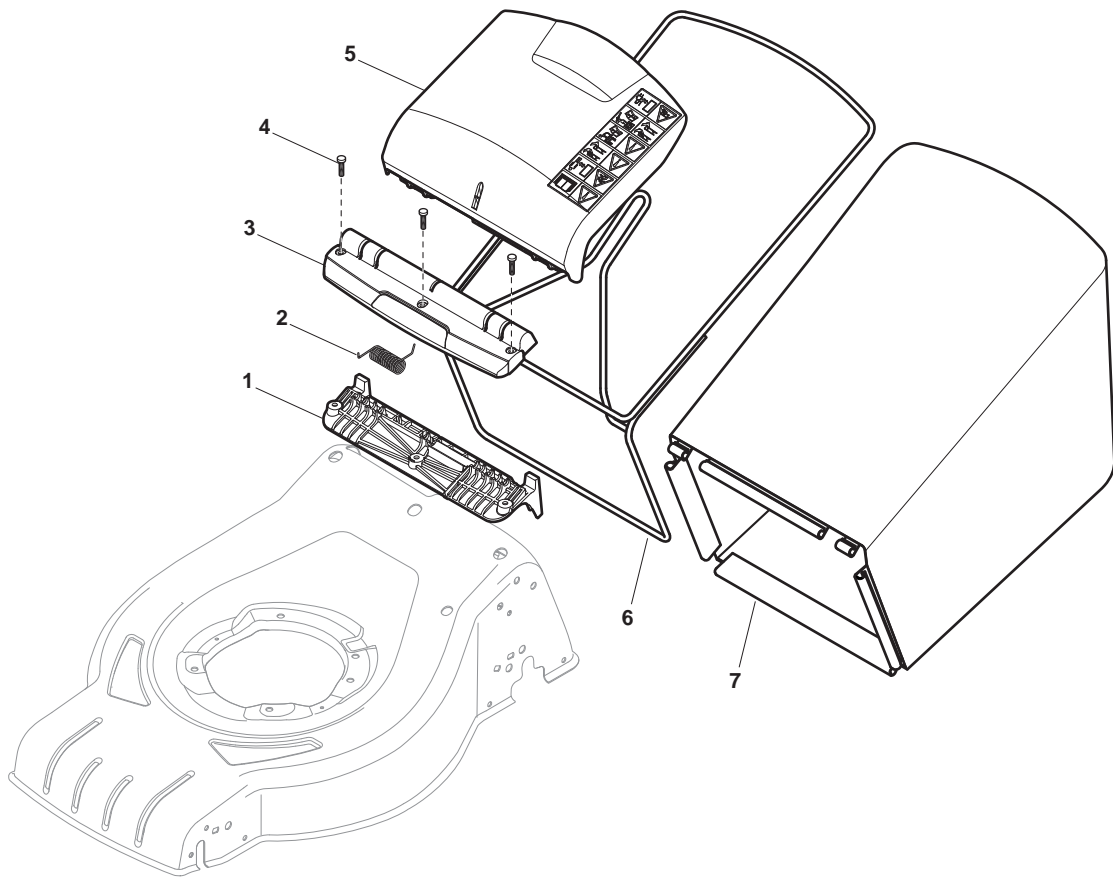

Grass-Catcher

POS	PART. NO	Q.ty	DESCRIPTION	DESCRIZIONE	DESCRIPTION	BESCHREIBUNG	REMARKS
1	322785331/0	1	Support	Supporto	Support	Halter	
2	122450464/0	1	Spring	Molla	Ressort	Feder	
3	322109554/0	1	Cover, Black	Copertura Nero	Couvre, Noir	Kappe, Schwarz	Black
3	322109556/0	1	Cover, Yellow	Capottina Gialla	Capot Jaune	Haube Gelb	Yellow
3	322109557/0	1	Cover, Grey	Capottina Grigio	Capot Gris	Haube Grau	Grey
4	112728699/0	3	Screw	Vite	Vis	Schraube	
5	322600206/1	1	Stone-Guard Black	Parasassi Nero	Pare-Pierres, Noir	Prallblech, Schwarz	Black
5	322600214/1	1	Stone-Guard Yellow	Parasassi Giallo	Pare-Pierres, Jaune	Prallblech, Gelb	Yellow
5	322600216/1	1	Stone-Guard Grey	Parasassi Grigio	Pare-Pierres, Gris	Prallblech, Grau	Grey
6	181006409/0	1	Chassis Box	Telaio Sacco	Châssis Bac	Rahmen Sack	
7	181002319/0	1	Box, Fabric	Sacco, Tela	Sac, Toile	Sack, Tuck