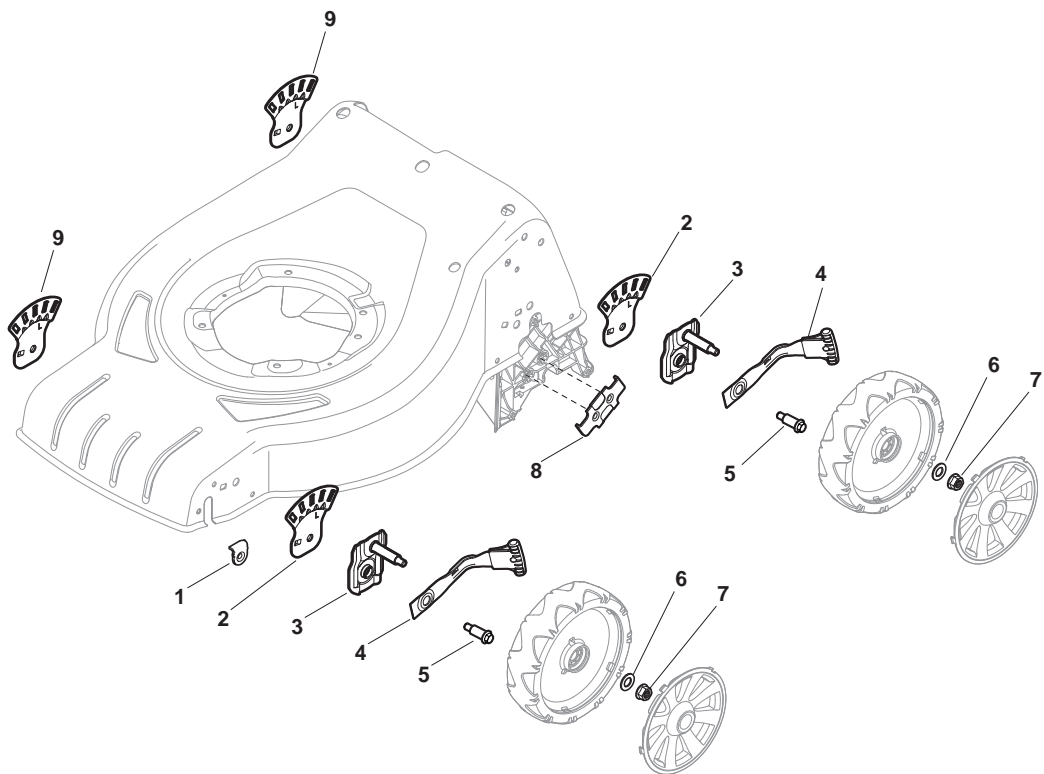

Deck And Height Adjusting

POS	PART. NO	Q.ty	DESCRIPTION	DESCRIZIONE	DESCRIPTION	BESCHREIBUNG	REMARKS
1	322545189/0	2	Plate	Piastrina	Plaquette	Plättchen	
2	322735597/1	2	Sector, Height Adjustment	Settore Regolazione Altezza	Secteur Reglage Hauteur	Sektor, Höheverstellung	
3	381005141/0	4	Support, Wheel	Supporto Ruota	Support Roue	Halter, Rad	
4	381003354/0	4	Lever, Height Adjustment	Leva Regolazione Altezza	Levier Reglage Hauteur	Hebel, Höheverstellung	
5	122519811/0	4	Pin	Perno	Pivot	Bolzen	
6	112521350/0	4	Washer	Rosetta	Rondelle	Scheibe	
7	112155000/0	4	Nut	Dado	Ecrou	Mutter	
8	322545211/0	2	Plate	Piastrina	Plaquette	Plättchen	
9	322735595/1	2	Sector, Height Adjustment	Settore Regolazione Altezza	Secteur Reglage Hauteur	Sektor, Höheverstellung