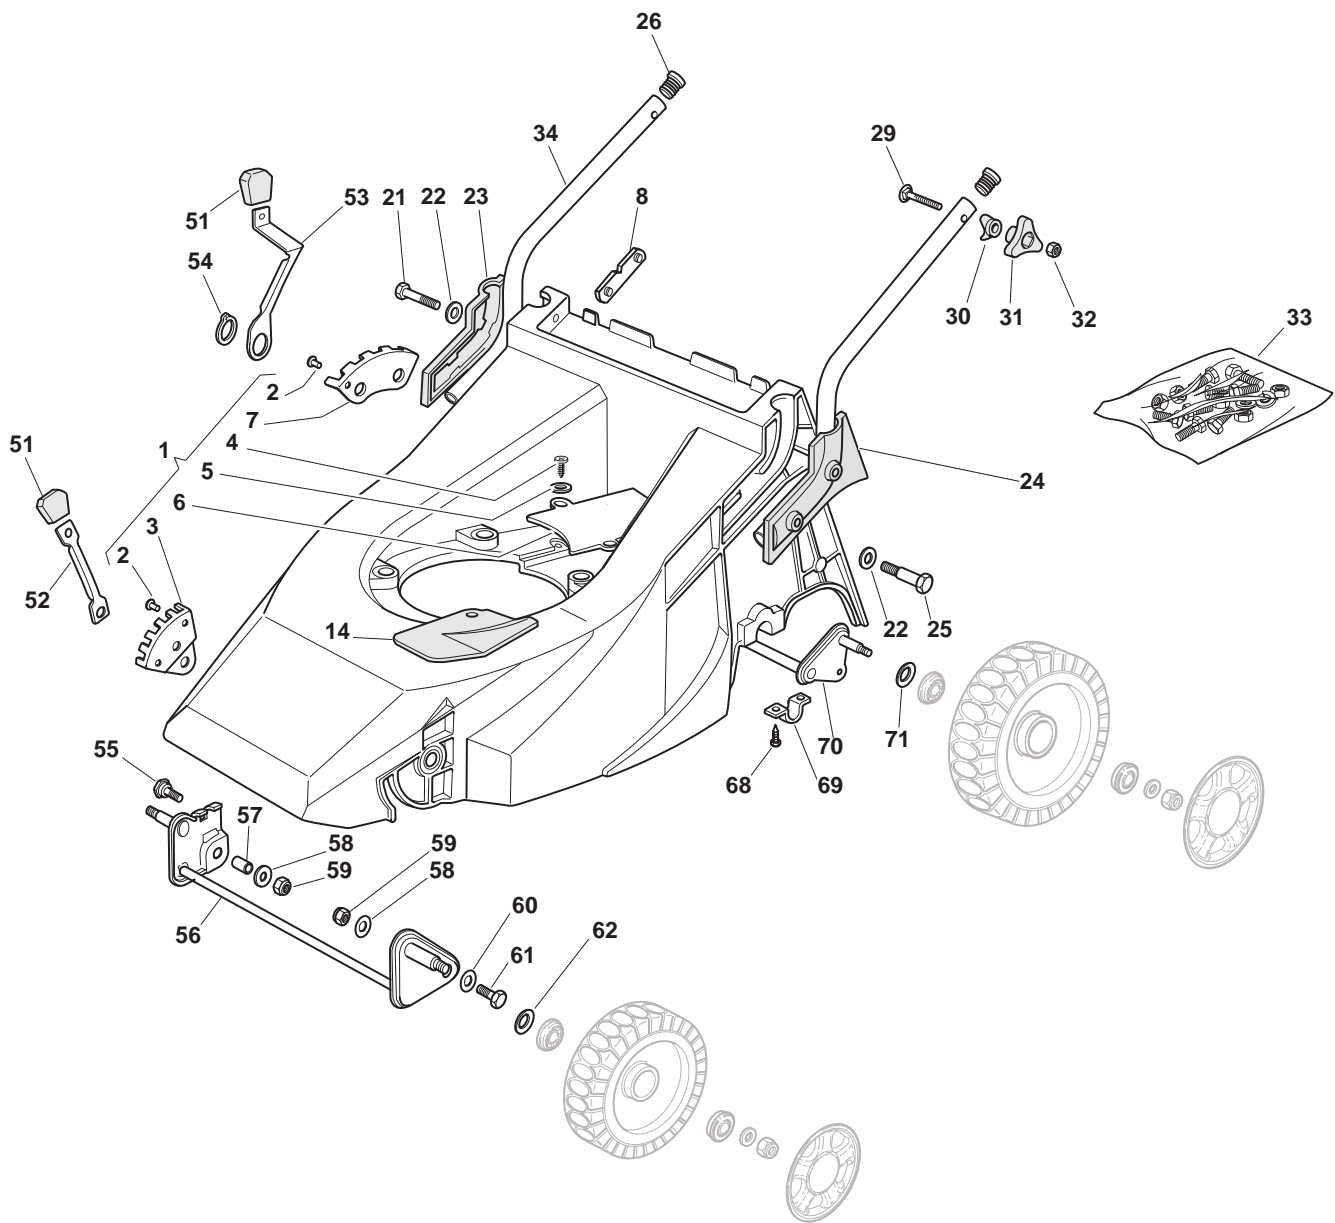

POS	PART. NO	Q.ty	DESCRIPTION	DESCRIZIONE	DESCRIPTION	BESCHREIBUNG	REMARKS
1	381001416/2	1	Deck Red	Chassis Rosso	Châssis Rouge	Gehäuse Rot	
2	112500070/0	3	Rivet	Rivetto	Rivet	Niete	
3	322735535/0	1	Sector, Height Adjustment	Settore Regolazione Altezza	Secteur Reglage Hauteur	Sektor, Höherstellung	
4	112728680/0	2	Screw	Vite	Vis	Schraube	
5	112523020/0	2	Washer	Rosetta	Rondelle	Scheibe	
6	122060172/0	1	Protection, Belt	Carter Cinghia	Protection Courroie	Schutz, Riemen	
7	322735508/0	1	Sector, Height Adjustment	Settore Regolazione Altezza	Secteur Reglage Hauteur	Sektor, Höherstellung	
8	381005102/0	2	Plate	Piastrina	Plaquette	Plättchen	
14	322484070/1	1	Muffler Guard	Paracalore	Grille De Protection	Schutzabdeckung	
21	112728680/0	2	Screw	Vite	Vis	Schraube	
22	112521350/0	4	Washer	Rosetta	Rondelle	Scheibe	
23	322600042/0	1	Protection, R	Prot. Manico Dx	Protection Mancheron D	Schutz,	
24	322600043/0	1	Protection, L	Prot. Manico Sx	Protection Mancheron G	Schutz, Linkerholm	
25	112691900/0	2	Screw	Vite	Vis	Schraube	
26	118566110/0	2	Cap	Puntale	Bouchon	Gummistopfen	
29	112819120/0	2	Screw	Vite	Vis	Schraube	
30	122680006/1	2	Washer	Rosetta	Rondelle	Scheibe	
31	122399900/0	2	Knob	Manopolina	Poignée	Griff	
32	112293200/0	2	Nut	Dado	Ecrou	Mutter	
33	181008606/1	1	Outfit, Screws	Dotazione Viteria	Dotation Visserie	Satz, Schrauben	
34	381006917/0	2	Handle, Lower Part	Parte Inf Maniglia	Poignée, Partie Inferieure	Griff, Unterteil	
51	122400000/1	2	Knob	Manopolina	Poignée	Griff	
52	322321502/1	1	Lever, Height Adjustment	Leva Regolazione Altezza	Levier Reglage Hauteur	Hebel, Höherstellung	
53	322321497/0	1	Lever, Height Adjustment	Leva Regolazione Altezza	Levier Reglage Hauteur	Hebel, Höherstellung	
54	112609260/0	1	Ring	Anello	Anneau	Ring	
55	122519510/0	1	Pin	Perno	Pivot	Bolzen	
56	381001410/0	1	Axle, Front Wheels	Asse Ruote Anteriori	Axe Roues Avant	Achse, Vorderrad	
57	122170950/0	1	R Spacer	Distanziale Dx	Entretoise D	Rechter Distanzring	
58	112523060/0	2	Washer	Rosetta	Rondelle	Scheibe	
59	112155000/0	2	Nut	Dado	Ecrou	Mutter	
60	112521350/0	2	Washer	Rosetta	Rondelle	Scheibe	
61	122519515/0	1	Pin	Perno	Pivot	Bolzen	
62	112521350/0	2	Washer	Rosetta	Rondelle	Scheibe	
68	112735402/0	4	Screw	Vite	Vis	Schraube	
69	322545152/0	2	Plate	Piastrina	Plaquette	Plättchen	
70	381000151/0	1	Axle, Rear Wheels	Asse Ruote Posteriore	Axe Roues Arriere	Achse, Hinterrad	
71	112530150/0	2	Elastic Washer	Disco Elastico	Disque Elastique	Federscheibe