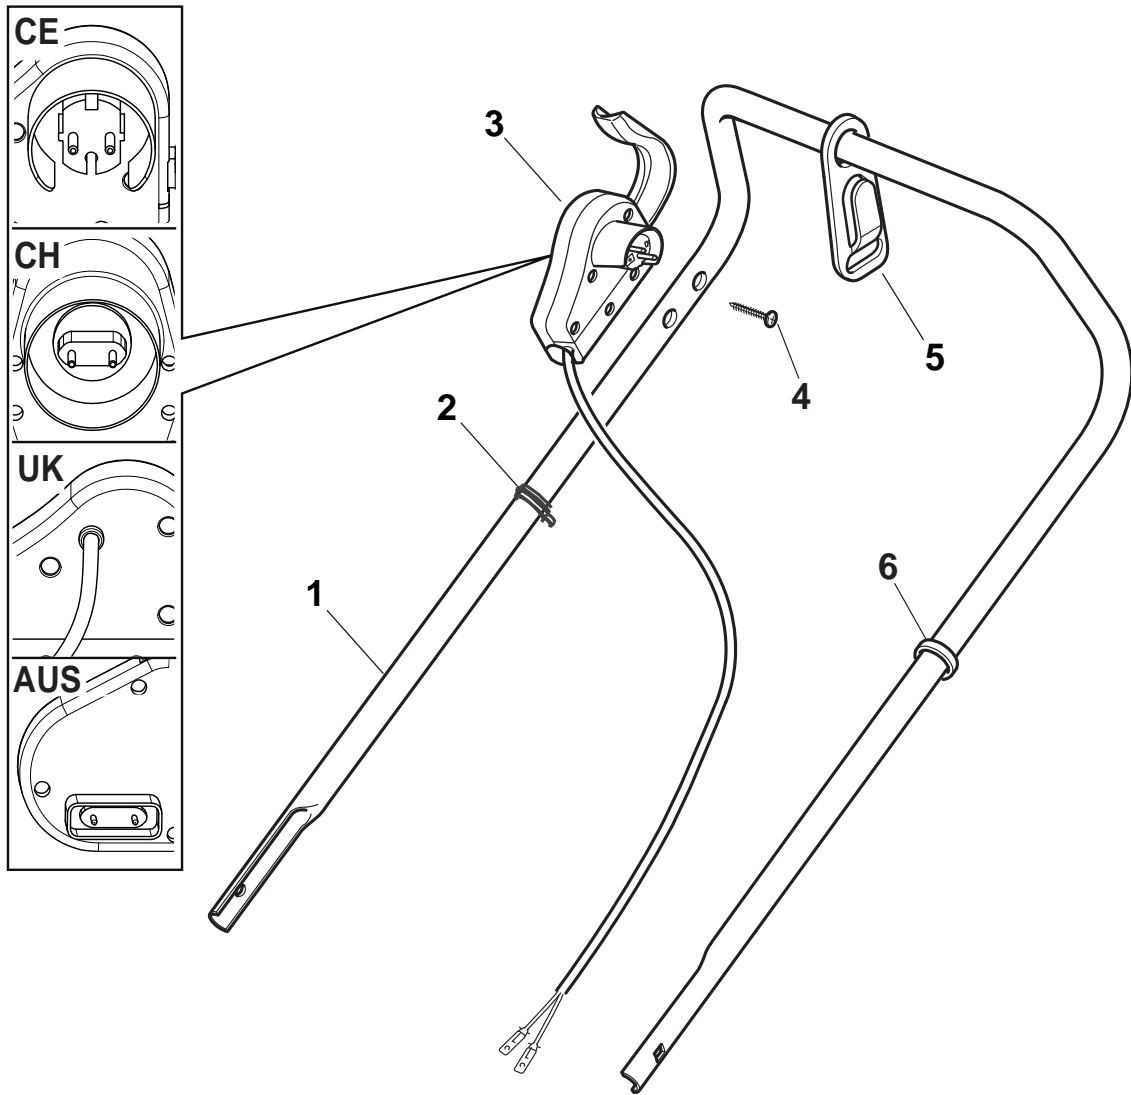

ILLUSTRATED PARTS LIST

T 480

- Use GLOBAL GARDEN PRODUCT Genuine Spare Parts specified in the parts list for repair and/or replacement.
- The contents described in the parts list may change due to improvement.
- The drawings of the spare parts are only indicative and might not represent the part in question exactly.
- The indications "right" - "left" - "front" - "rear" refer to the position of the operator when using the machine.
- When placing orders of parts for repair and/or replacement, make sure that the illustrated parts list is the one applying to the machine's year of manufacture, as shown on the identification plate attached to the machine.

POS	PART. NO	Q.ty	DESCRIPTION	DESCRIZIONE	DESCRIPTION	BESCHREIBUNG	REMARKS
1	381007017/2	1	Handle, Upper Part	Manico, Parte Sup	Mancheron, Partie Superieure	Holm, Oberteil	
2	122192000/1	2	Clamp	Staffa	Etrier	Bride	
3	118710628/0	1	Dead Hand Switch	Salvatore	Int. Main Morte	Tot Manschalter	AUS/NZ Plag
3	381600500/2	1	Dead Hand Switch	Salvatore	Int. Main Morte	Tot Manschalter	UE Plag
3	381600501/2	1	Dead Hand Switch	Salvatore	Int. Main Morte	Tot Manschalter	CH Plag
3	381600502/2	1	Dead Hand Switch	Salvatore	Int. Main Morte	Tot Manschalter	UK Plag
4	112728701/0	2	Screw	Vite	Vis	Schraube	
5	322195101/4	1	Fairlead	Fermacavo	Fixation Cable	Kabelbefestigung	
6	122192151/0	1	Fairlead	Fermacavo	Fixation Cable	Kabelbefestigung	