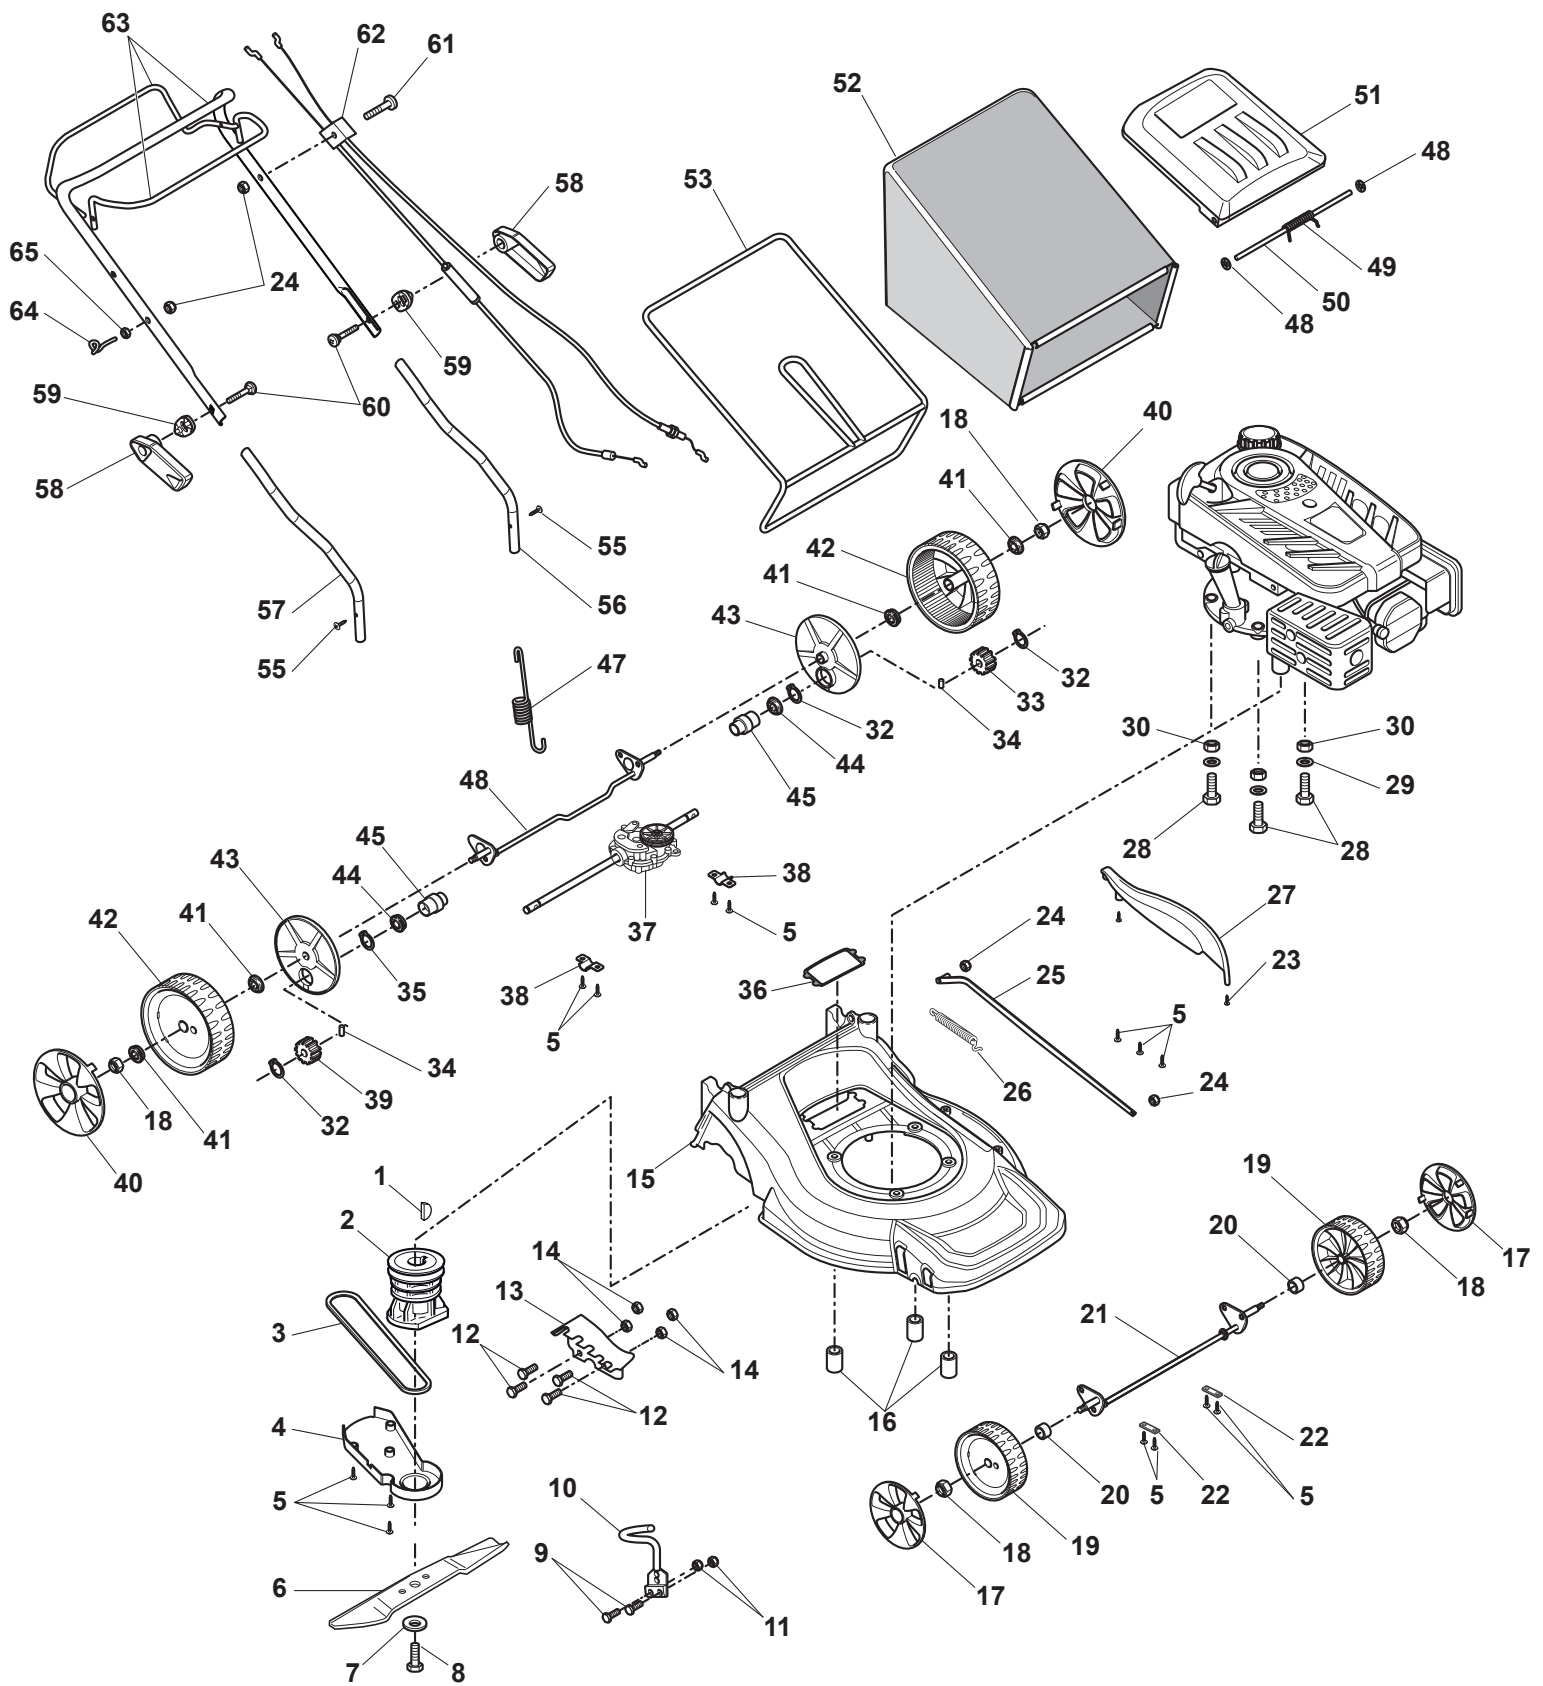

POS	PART. NO	Q.ty	DESCRIPTION	DESCRIZIONE	BESCHREIBUNG	DESCRIPTION	REMARKS
1	118810028/0	1	Woodruff Key	Chiavetta	Schlüssel	Clavette	
2	322465646/0	1	Blade Hub	Mozzo	Halter	Moyeu	
3	118810043/0	1	Belt	Cinghia	Courroire	Riemen	
4	118810012/0	1	Protection, Belt	Carter Cinghia	Protection Courroire	Schutz, Riemen	
5	112728691/0	14	Screw	Vite	Schraube	Vis	
6	118810004/0	1	Blade	Coltello	Messer	Lame	
7	118810055/0	1	Washer	Rosetta	Scheibe	Rondelle	
8	118810029/0	1	Screw	Vite	Schraube	Vis	
9	112789000/0	2	Screw	Vite	Schraube	Vis	
10	118810050/0	1	Adjusting Lever	Leva Regolazione Altezza	Hebel, Höneverstellung	Levier Reglage Hauteur	
11	112154330/0	2	Screw	Vite	Schraube	Vis	
12	112789000/0	4	Screw	Vite	Schraube	Vis	
13	118810027/0	1	Sector, Height Adjustment - Red	Settore Regolazione Altezza Rosso	Sektor, Höneverstellung Rot	Secteur Reglage Hauteur Rouge	
13	118810130/0	1	Sector, Height Adjustment - Green	Settore Regolazione Altezza Verde	Sektor, Höneverstellung Grau	Secteur Reglage Hauteur Vert	
14	112292102/0	4	Nut	Dado	Nuss	Ecrou	
15	118810133/0	1	Chassis, Red	Chassis Rosso	Gehäuse Rot	Châssis Rouge	
15	118810132/0	1	Chassis, Green	Chassis Verde	Gehäuse Grün	Châssis Vert	
16	118810014/0	3	Bushing	Bussola	Büchse	Douille	
17	118810126/0	2	Hub Cap	Coprizzo	Nabendeckel	Couvre Moyeu	
18	112155000/0	4	Nut	Dado	Nuss	Ecrou	
19	118810021/0	2	Front Wheel	Ruota Anteriore	Vorderrad	Roue Avant	
20	118810015/0	2	Bushing	Bussola	Büchse	Douille	
21	118810046/0	1	Front Wheel Axle	Asse Ruote Anteriore	Achse, Vorderrad	Axe Roues Avant	
22	118810033/0	2	Piatrina	Piastrina	Plättchen	Plaquette	
23	112727356/0	2	Screw	Vite	Schraube	Vis	
24	112292102/0	4	Screw	Vite	Schraube	Vis	
25	118810017/0	1	Rod, Height Adjustment Control	Asta Comando Regolazione Altezza	Stange, Höneverstellung	Tige Commande Reglage Hauteur	
26	118810041/0	1	Spring	Molla	Feder	Ressort	
27	118810129/0	1	Height Adjustment, Red	Carter Regolazione Rosso	Gehäuse, Rot	Châssis Reglage Rouge	
27	118810013/0	1	Height Adjustment, Green	Carter Regolazione Verde	Gehäuse, Grün	Châssis Reglage Vert	
28	112789000/0	3	Screw	Vite	Schraube	Vis	
29	118810056/0	3	Washer	Rosetta	Scheibe	Rondelle	
30	112155000/0	3	Screw	Vite	Schraube	Vis	
32	118810053/0	4	Ring	Anello Seeger	Ring	Circlip	
33	118810023/0	1	Left gear	Inganaggio Sinistro	Left gear	Left gear	
34	118810018/0	2	Pin	Perno	Bolzen	Pivot	
35	123878021/0	2	Screw	Vite	Schraube	Vis	
36	118810008/0	1	Plate	Piastra	Plättchen	Plaquette	
36	118810131/0	1	Plate	Piastra	Plättchen	Plaquette	
37	118810025/0	2	Gear Box	Gruppo Trazione	Groupe Traction	Antrieb	
38	118810026/0	2	Plate	Piastrina	Plaquette	Plättchen	
39	118810022/0	1	Right gear	Inganaggio Destro	Right gear	Right gear	
40	118810128/0	2	Rear Cover, Grey	Copertura Posteriore	Couvre, Arriere	Unterkappe	
41	118810030/0	4	Bearing	Cuscinetto	Coussinet	Lager	
42	118810044/0	2	Wheel	Ruota	Roue	Rad	
43	118810010/0	2	Hub Cap Grey	Coprizzo Grigio	Couvre-Moyeu Gris	Radkappe Grau	
44	118810031/0	2	Bearing	Cuscinetto	Coussinet	Lager	
45	118810037/0	2	Bush	Bussola	Douille	Büchse	
46	118810045/0	1	Axle, Rear Wheels	Asse Ruote Posteriore	Axe Roues Arriere	Achse, Hinterrad	
47	118810042/0	1	Spring	Molla	Feder	Ressort	
48	118810054/0	2	Washer	Rosetta	Scheibe	Rondelle	
49	118810040/0	1	Spring	Molla	Feder	Ressort	
50	118810016/0	1	Pin	Perno	Bolzen	Pivot	
51	118810011/0	1	Rear Cover	Copertura Posteriore	Couvre, Arriere	Unterkappe	
52	118810019/0	1	Fabric Box	Sacco Tela	Sack, Tuck	Sac Toile	
53	118810032/0	1	Stiffening	Rinforzo	Verstaerkung	Renforcement	
55	112728440/0	2	Screw	Vite	Schraube	Vis	
56	118810006/0	1	Left Handle, Lower Part	Manico, Parte Inferiore Sx	Holm, Linke Unterteil	Mancheron, Partie Inferieure Gauche