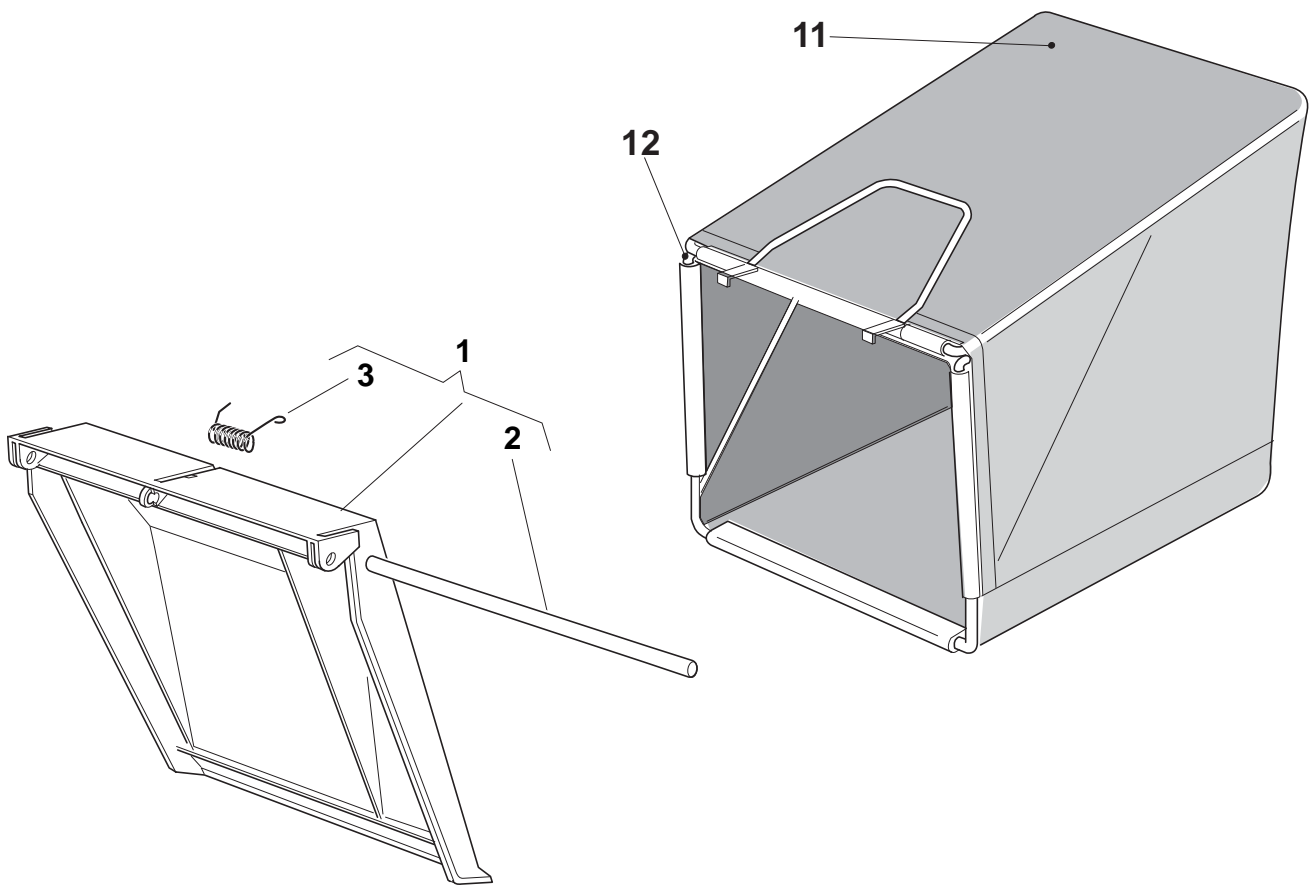

POS	PART. NO	Q.ty	DESCRIPTION	DESCRIZIONE	DESCRIPTION	BESCHREIBUNG	REMARKS
1	381008044/0	1	Stone-Guard	Parasassi	Pare-Pierres	Prallblech	
2	122517907/0	1	Pin	Perno	Pivot	Bolzen	
3	122450270/0	1	Spring	Molla	Ressort	Feder	
11	181002124/1	1	Box, Fabric	Sacco, Tela	Sac, Toile	Sack, Tuck	
12	181006430/0	1	Chassis Box	Telaio Sacco	Châssis Bac	Rahmen Sack