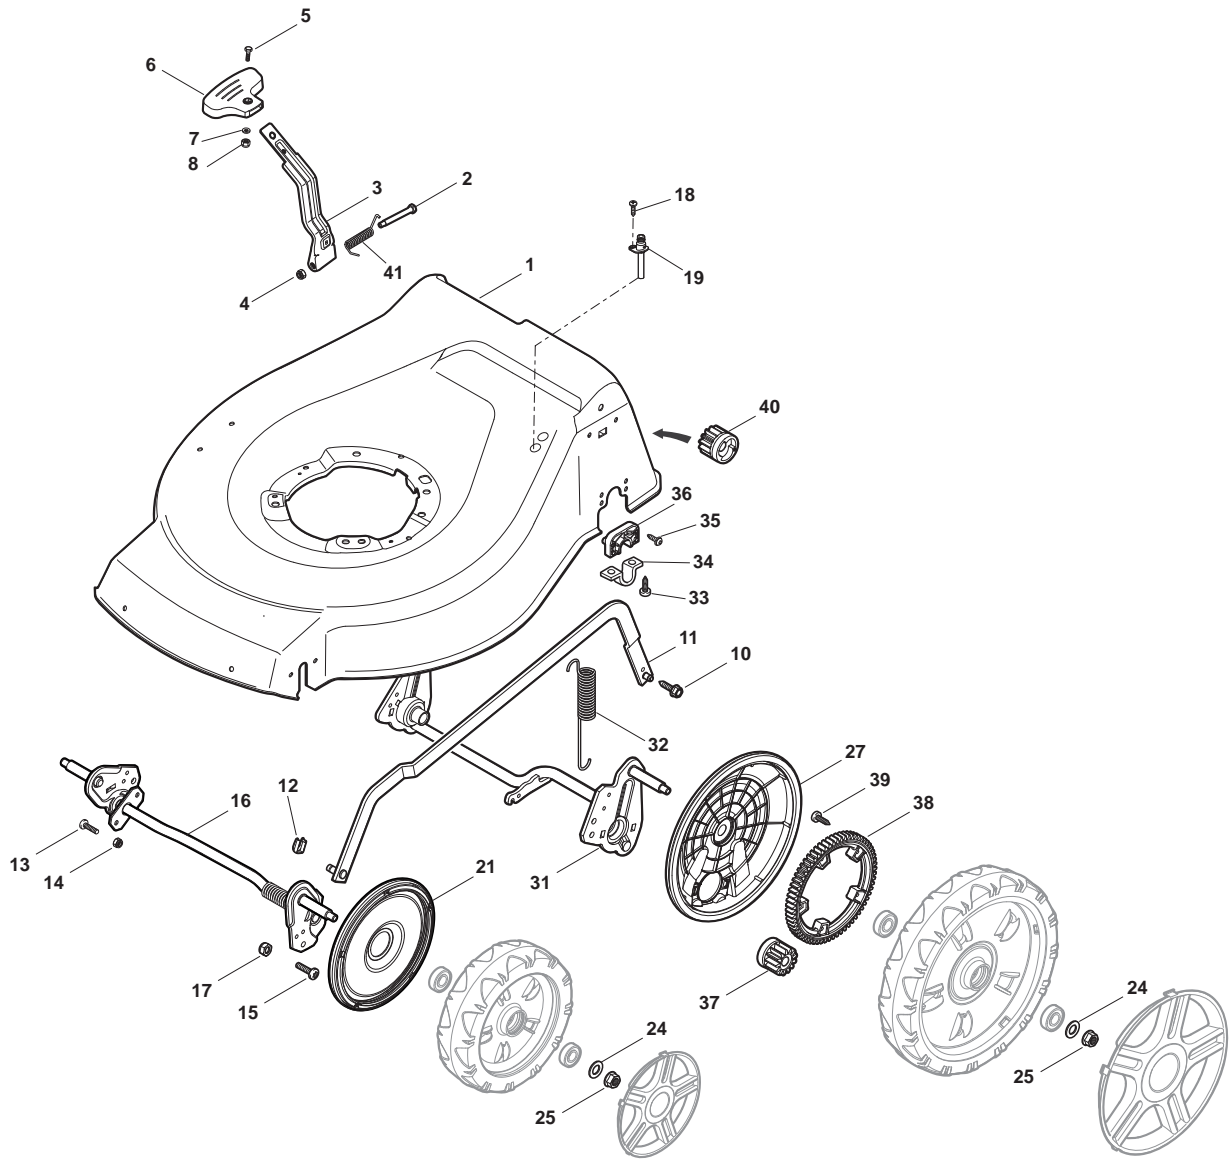

POS	PART. NO	Q.ty	DESCRIPTION	DESCRIZIONE	DESCRIPTION	BESCHREIBUNG	REMARKS
1	381004536/0	1	Deck Red	Chassis Rosso	Châssis Rouge	Gehäuse Rot	
1	381004538/0	1	Deck Red	Chassis Rosso	Châssis Rouge	Gehäuse Rot	Side Discharge
1	381004562/0	1	Deck Yellow	Chassis Giallo	Châssis Jaune	Gehäuse Gelb	
2	122534131/0	1	Pin	Perno	Pivot	Bolzen	
3	381003398/0	1	Lever, Height Adjustment	Leva Regolazione Altezza	Levier Reglage Hauteur	Hebel, Höneverstellung	
4	112154510/0	1	Nut	Dado	Ecrou	Mutter	
5	112788512/0	1	Screw	Vite	Vis	Schraube	
6	322394503/0	1	Knob	Manopolina	Poignée	Griff	
7	112521310/0	1	Washer	Rosetta	Rondelle	Scheibe	
8	112150000/0	1	Nut	Dado	Ecrou	Mutter	
10	122943013/0	1	Screw	Vite	Vis	Schraube	
11	381002030/0	1	Rod, Height Adjustment	Asta Comando Regol. Altezza	Tige Commande Reglage Hauteur	Stange, Höneverstellung	
12	112436051/0	1	Plate	Piastrina	Plaquette	Plättchen	
13	112727803/0	3	Screw	Vite	Vis	Schraube	
14	112154510/0	3	Nut	Dado	Ecrou	Mutter	
15	112727801/0	1	Screw	Vite	Vis	Schraube	
16	381002883/1	1	Axle, Front Wheels	Asse Ruote Anteriori	Axe Roues Avant	Achse, Vorderrad	
17	112154510/0	1	Nut	Dado	Ecrou	Mutter	
18	112728450/0	1	Screw	Vite	Vis	Schraube	
19	322034002/0	1	Washing Connection	Attacco Acqua Lavaggio	Attaque Lavage	Waschenverbindung	
21	322600145/0	2	Protection, Wheel	Protezione Ruote	Protection Roue	Schütz, Räder	
24	112521350/0	4	Washer	Rosetta	Rondelle	Scheibe	
25	112155000/0	4	Nut	Dado	Ecrou	Mutter	
27	322600208/0	2	Protection, Wheel	Protezione Ruote	Protection Roue	Schütz, Räder	
31	381302835/1	1	Axle, Rear Wheels	Asse Ruote Posteriore	Axe Roues Arriere	Achse, Hinterrad	
32	122450460/0	1	Spring	Molla	Ressort	Feder	
33	112728697/0	4	Screw	Vite	Vis	Schraube	
34	322545152/0	2	Plate	Piastrina	Plaquette	Plättchen	
35	112728697/0	4	Screw	Vite	Vis	Schraube	
36	322785304/1	2	Support	Supporto	Support	Halter	
37	122570134/0	1	Pinion L	Pignone Sx	Pignon G	Ritzel Linkes	
38	322120115/0	2	Ring Gear	Corona	Couronne	Kranz	
39	112728706/0	6	Screw	Vite	Vis	Schraube	
40	122570133/0	1	Pinion R	Pignone Dx	Pignon D	Ritzel Rechtes	
41	122446192/0	1	Spring	Molla	Ressort	Feder