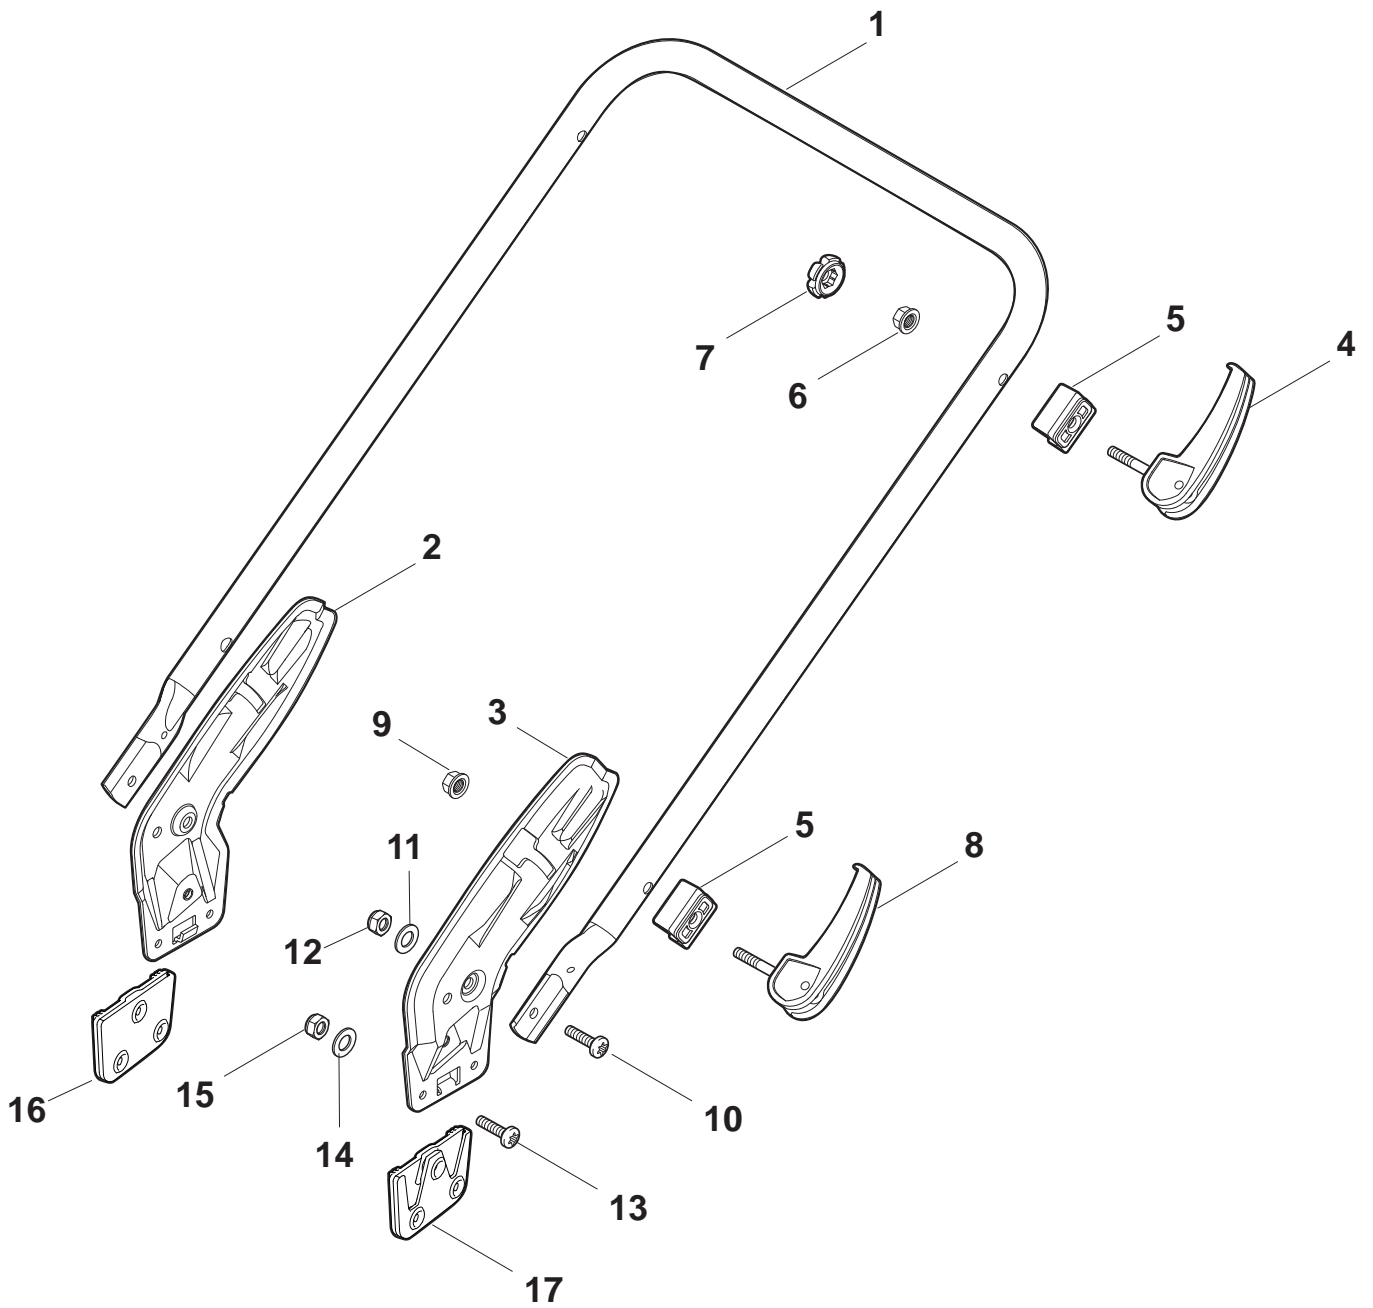

POS	PART. NO	Q.ty	DESCRIPTION	DESCRIZIONE	DESCRIPTION	BESCHREIBUNG	REMARKS
1	381006889/0	1	Handle, Lower Part	Parte Inf Maniglia	Poignée, Partie Inferieure	Griff, Unterteil	
2	381005125/0	1	Bracket, R	Staffa Dx	Etrier Droit	Steigbügel, Rechte	
3	381005127/0	1	Bracket, L	Staffa Sx	Etrier Gauche	Steigbügel, Linke	
4	381103350/0	2	Handle	Maniglia	Poignée	Griff	
5	322680016/0	4	Support	Supporto	Support	Halter	
6	122131750/0	2	Nut	Dado	Ecrou	Mutter	
7	322399835/0	2	Knob	Manopolina	Poignée	Griff	
8	381003254/0	2	Handle	Maniglia	Poignée	Griff	
9	112154220/0	2	Nut	Dado	Ecrou	Mutter	
10	112760605/0	2	Screw	Vite	Vis	Schraube	
11	112521350/0	2	Washer	Rosetta	Rondelle	Scheibe	
12	112155000/0	2	Nut	Dado	Ecrou	Mutter	
13	112727803/0	6	Screw	Vite	Vis	Schraube	
14	112523040/0	6	Washer	Rosetta	Rondelle	Scheibe	
15	112154510/0	6	Nut	Dado	Ecrou	Mutter	
16	322551580/0	1	Isolation Plate	Piastrina Isolamento	Plaquette De Isolement	Absonderung Platte	
17	322551581/0	1	Isolation Plate	Piastrina Isolamento	Plaquette De Isolement	Absonderung Platte