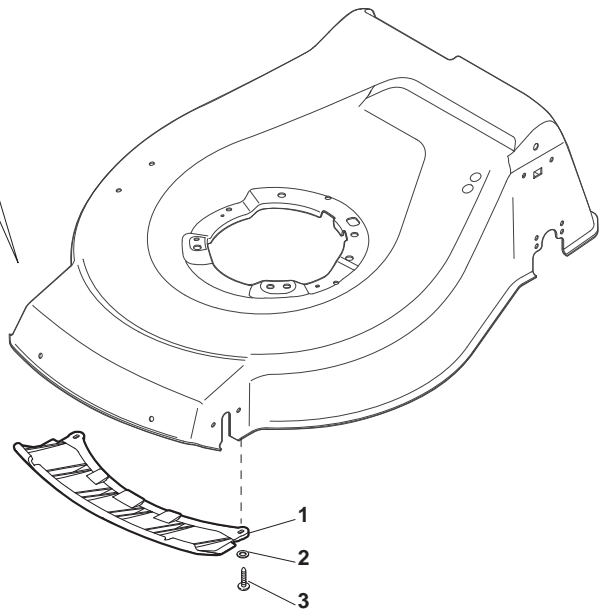

POS	PART. NO	Q.ty	DESCRIPTION	DESCRIZIONE	DESCRIPTION	BESCHREIBUNG	REMARKS
1	322500102/0	1	Front Combi	Pettine Anteriore	Vorne Comb	Peigne Avant	
2	112523000/1	2	Washer	Rosetta	Rondelle	Scheibe	
3	112728124/0	2	Screw	Vite	Vis	Schraube	
5	322226143/0	1	Mask, Red	Mascherina, Rosso	Mesque, Rouge	Maske, Rot	
5	322226144/0	1	Mask, Yellow	Mascherina, Giallo	Mesque, Jaune	Maske, Gelb	
5	322226151/0	1	Mask, Black	Mascherina, Nero	Mesque, Noir	Maske, Schwarz	
5	322226153/0	1	Mask, Black	Mascherina, Nero	Mesque, Noir	Maske, Schwarz	
5	322226155/0	1	Mask, Yellow	Mascherina, Giallo	Mesque, Jaune	Maske, Gelb	
6	112727799/0	2	Screw	Vite	Vis	Schraube	
7	322393638/0	1	Handle, Black	Maniglia, Nero	Poignee, Noir	Griff, Schwarz	
7	322393639/0	1	Handle, Grey	Maniglia Grigio	Poignee, Gris	Griff, Grau	
7	322393640/0	1	Handle, Yellow	Maniglia, Gialla	Poignee, Jaune	Griff, Gelb	
8	112154510/0	2	Nut	Dado	Ecrou	Mutter	
9	112728697/0	2	Screw	Vite	Vis	Schraube	
10	322820082/0	1	Cap	Puntale	Bouchon	Gummistopfen	
11	322820083/0	1	Cap	Puntale	Bouchon	Gummistopfen	
12	322226167/0	1	Frontal Plate	Piastra Frontale	Avant Plaquette	Front Plättchen	
13	322226165/0	1	Mask, Black	Mascherina, Nero	Mesque, Noir	Maske, Schwarz	
14	112728300/0	2	Screw	Vite	Vis	Schraube	
15	322226157/0	1	Mask, Black	Mascherina, Nero	Mesque, Noir	Maske, Schwarz	
16	322393642/0	1	Bumper	Bumper	Bumper	Bumper	
17	112727799/0	2	Screw	Vite	Vis	Schraube	
18	112154510/0	2	Nut	Dado	Ecrou	Mutter