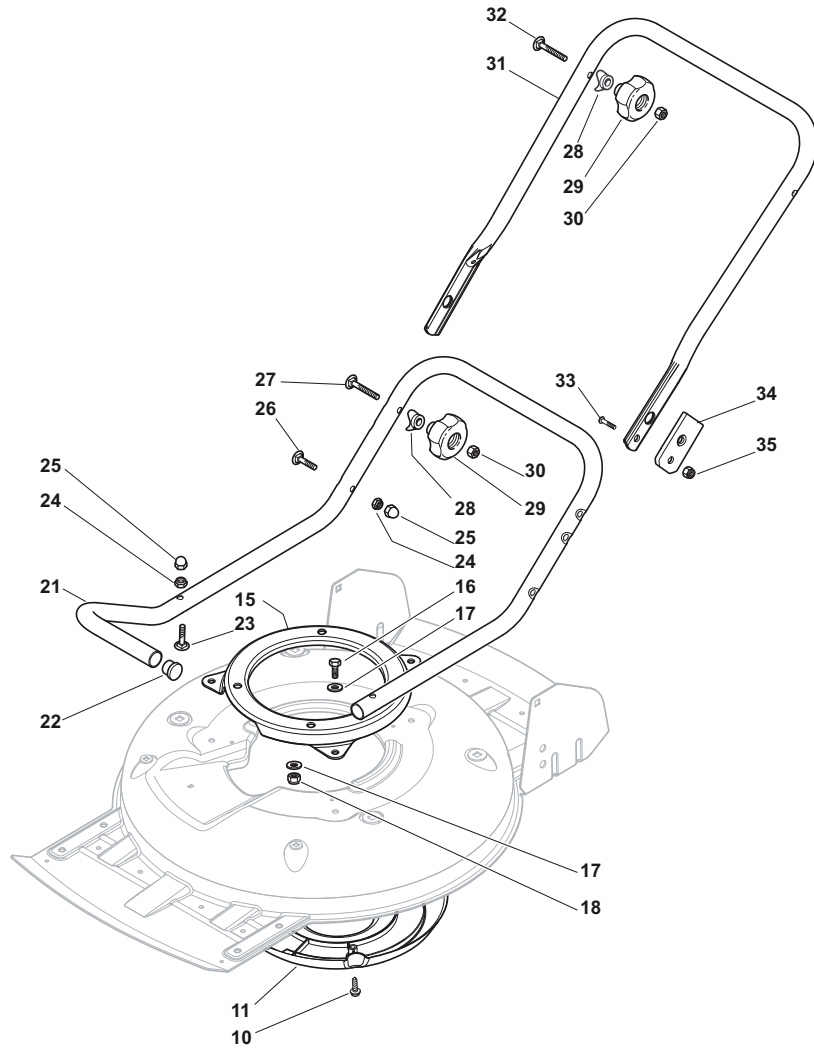

POS	PART. NO	Q.ty	DESCRIPTION	DESCRIZIONE	DESCRIPTION	BESCHREIBUNG	REMARKS
10	112728530/0	3	Screw	Vite	Vis	Schraube	
11	322060220/0	1	Protection	Cappuccio	Capuchon	Stecker	
15	322207219/1	1	Flange	Flangia	Bride	Flansch	
16	112793102/0	3	Screw	Vite	Vis	Schraube	
17	112523060/0	6	Washer	Rosetta	Rondelle	Scheibe	
18	112155000/0	3	Nut	Dado	Ecrou	Mutter	
21	381006667/0	1	Handle, Lower Part	Parte Inf Maniglia	Poignée, Partie Inferieure	Griff, Unterteil	
22	118566110/0	2	Cap	Puntale	Bouchon	Gummistopfen	
23	112818900/0	4	Screw	Vite	Vis	Schraube	
24	112155000/0	4	Nut	Dado	Ecrou	Mutter	
25	118203854/0	4	Protection	Cappuccio	Capuchon	Stecker	
26	112818900/0	4	Screw	Vite	Vis	Schraube	
27	112819202/0	2	Screw	Vite	Vis	Schraube	
28	122680006/1	4	Washer	Rosetta	Rondelle	Scheibe	
29	322399804/1	4	Knob	Manopolina	Poignée	Griff	
30	112293200/0	4	Nut	Dado	Ecrou	Mutter	
31	381006669/0	1	Handle, Middle Part	Manico, Parte Intermedia	Mancheron	Holm	
32	112819201/0	2	Screw	Vite	Vis	Schraube	
33	112760475/0	2	Screw	Vite	Vis	Schraube	
34	322551578/0	2	Plate	Piastrina	Plaquette	Plättchen	
35	112154330/0	2	Nut	Dado	Ecrou	Mutter