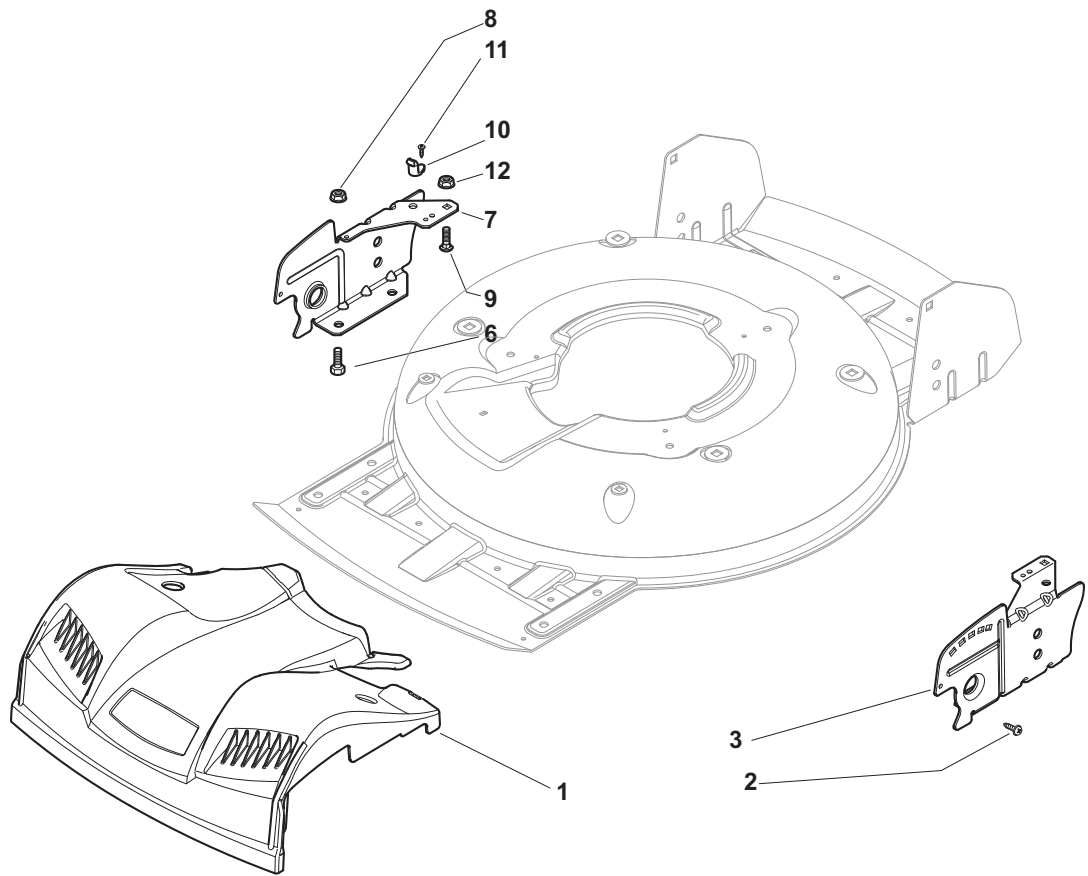

ILLUSTRATED PARTS LIST

MCS 500

- Use GLOBAL GARDEN PRODUCT Genuine Spare Parts specified in the parts list for repair and/or replacement.
- The contents described in the parts list may change due to improvement.
- The drawings of the spare parts are only indicative and might not represent the part in question exactly.
- The indications "right" - "left" - "front" - "rear" refer to the position of the operator when using the machine.
- When placing orders of parts for repair and/or replacement, make sure that the illustrated parts list is the one applying to the machine's year of manufacture, as shown on the identification plate attached to the machine.

THIS INFORMATION IS NOT INTENDED FOR SALE OR RESALE, AND THIS NOTICE MUST REMAIN ON ALL COPIES.

POS	PART. NO	Q.ty	DESCRIPTION	DESCRIZIONE	DESCRIPTION	BESCHREIBUNG	REMARKS
1	112293200/0	4	Nut	Dado	Ecrou	Mutter	
2	112583500/0	4	Grower	Grower	Grower	Federring	
3	112523070/0	4	Washer	Rosetta	Rondelle	Scheibe	
4	322735547/0	4	Sector, Height Adjustment	Settore Regolazione Altezza	Secteur Reglage Hauteur	Sektor, Höheverstellung	
5	381005082/0	4	Support, Wheel	Supporto Ruota	Support Roue	Halter, Rad	Ø 190
5	381005175/0	4	Support, Wheel	Supporto Ruota	Support Roue	Halter, Rad	Ø 210
6	481003286/0	4	Lever, Height Adjustment	Leva Regolazione Altezza	Levier Reglage Hauteur	Hebel, Höneverstellung	
7	122519811/0	4	Pin	Perno	Pivot	Bolzen	
8	381002907/1	1	Deck Yellow	Chassis Giallo	Châssis Jaune	Gehäuse Gelb	