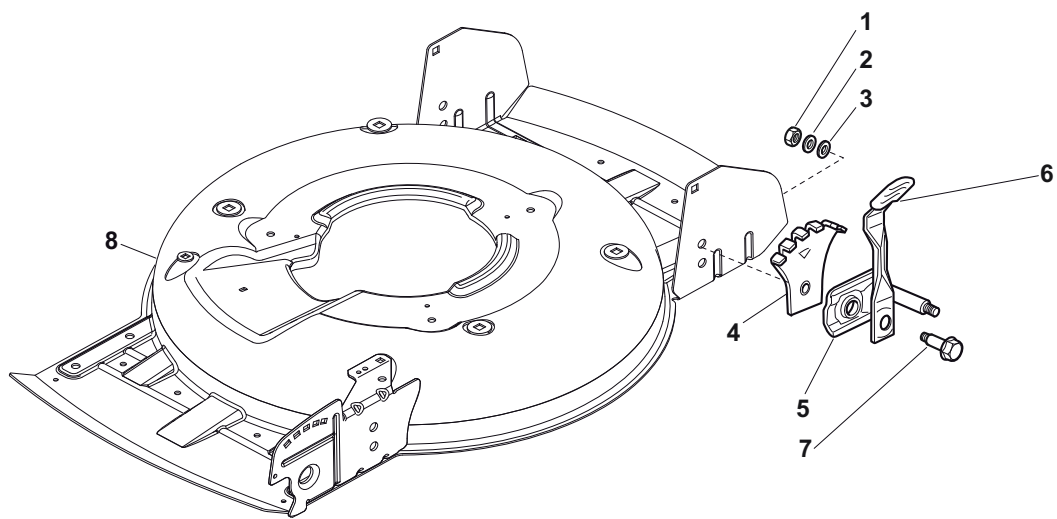

ILLUSTRATED PARTS LIST

MCS 500

- Use GLOBAL GARDEN PRODUCT Genuine Spare Parts specified in the parts list for repair and/or replacement.
- The contents described in the parts list may change due to improvement.
- The drawings of the spare parts are only indicative and might not represent the part in question exactly.
- The indications "right" - "left" - "front" - "rear" refer to the position of the operator when using the machine.
- When placing orders of parts for repair and/or replacement, make sure that the illustrated parts list is the one applying to the machine's year of manufacture, as shown on the identification plate attached to the machine.

THIS INFORMATION IS NOT INTENDED FOR SALE OR RESALE, AND THIS NOTICE MUST REMAIN ON ALL COPIES.

POS	PART. NO	Q.ty	DESCRIPTION	DESCRIZIONE	DESCRIPTION	BESCHREIBUNG	REMARKS
1	112293200/0	4	Nut	Dado	Ecrou	Mutter	
2	112583500/0	4	Grower	Grower	Grower	Federring	
3	112523070/0	4	Washer	Rosetta	Rondelle	Scheibe	
4	322735547/0	4	Sector, Height Adjustment	Settore Regolazione Altezza	Secteur Reglage Hauteur	Sektor, Höheverstellung	
5	381005082/0	4	Support, Wheel	Supporto Ruota	Support Roue	Halter, Rad	Ø 190
5	381005175/0	4	Support, Wheel	Supporto Ruota	Support Roue	Halter, Rad	Ø 210
6	481003286/0	4	Lever, Height Adjustment	Leva Regolazione Altezza	Levier Reglage Hauteur	Hebel, Höneverstellung	
7	122519811/0	4	Pin	Perno	Pivot	Bolzen	
8	381002907/1	1	Deck Yellow	Chassis Giallo	Châssis Jaune	Gehäuse Gelb	