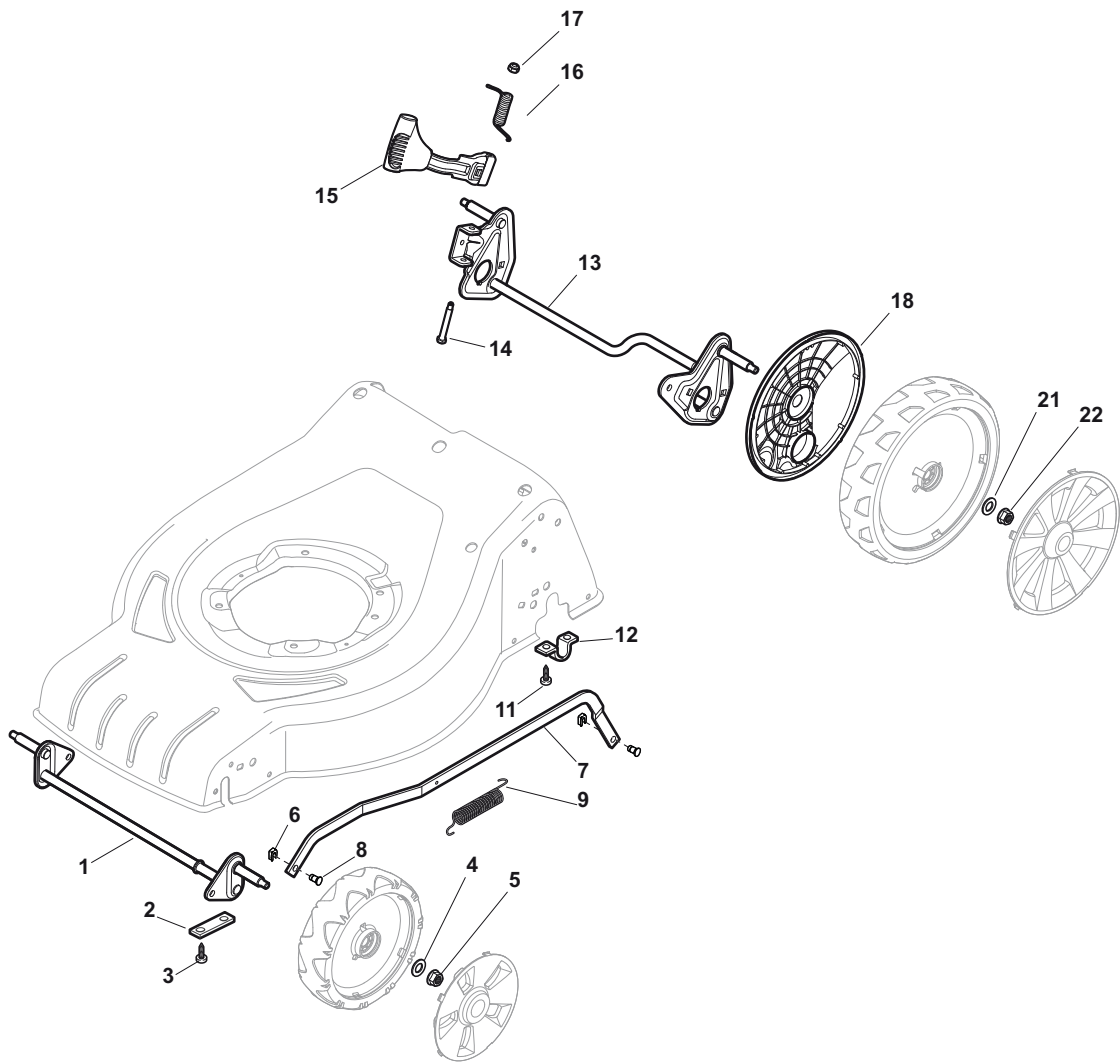

POS	PART. NO	Q.ty	DESCRIPTION	DESCRIZIONE	DESCRIPTION	BESCHREIBUNG	REMARKS
1	381302821/0	1	Axle, Front Wheels	Asse Ruote Anteriori	Axe Roues Avant	Achse, Vorderrad	
2	322545142/0	2	Plate	Piastrina	Plaquette	Plättchen	
3	112728698/0	4	Screw	Vite	Vis	Schraube	
4	112521350/0	2	Washer	Rosetta	Rondelle	Scheibe	
5	112155000/0	2	Nut	Dado	Ecrou	Mutter	
6	112436051/0	2	Plate	Piastrina	Plaquette	Plättchen	
7	322869673/0	1	Rod, Height Adjustment	Asta Comando Regol. Altezza	Tige Commande Reglage Hauteur	Stange, Höheverstellung	GGP-Honda-B&S Engine
7	322869683/0	1	Rod, Height Adjustment	Asta Comando Regol. Altezza	Tige Commande Reglage Hauteur	Stange, Höheverstellung	B&S E series Engine
8	122519820/0	2	Pin	Perno	Pivot	Bolzen	
9	122446193/0	1	Spring	Molla	Ressort	Feder	
11	112728698/0	4	Screw	Vite	Vis	Schraube	
12	322545152/0	2	Plate	Piastrina	Plaquette	Plättchen	
13	381302817/0	1	Axle, Rear Wheels	Asse Ruote Posteriore	Axe Roues Arriere	Achse, Hinterrad	
14	122534131/0	1	Pin	Perno	Pivot	Bolzen	
15	381003357/0	1	Lever, Height Adjustment	Leva Regolazione Altezza	Levier Reglage Hauteur	Hebel, Höneverstellung	
16	122446192/0	1	Spring	Molla	Ressort	Feder	
17	112154510/0	1	Nut	Dado	Ecrou	Mutter	
18	322600205/0	2	Wheel Protection	Prot. Ruote	Protection Roue	Schütz, Räder	
21	112521350/0	2	Washer	Rosetta	Rondelle	Scheibe	
22	112155000/0	2	Nut	Dado	Ecrou	Mutter