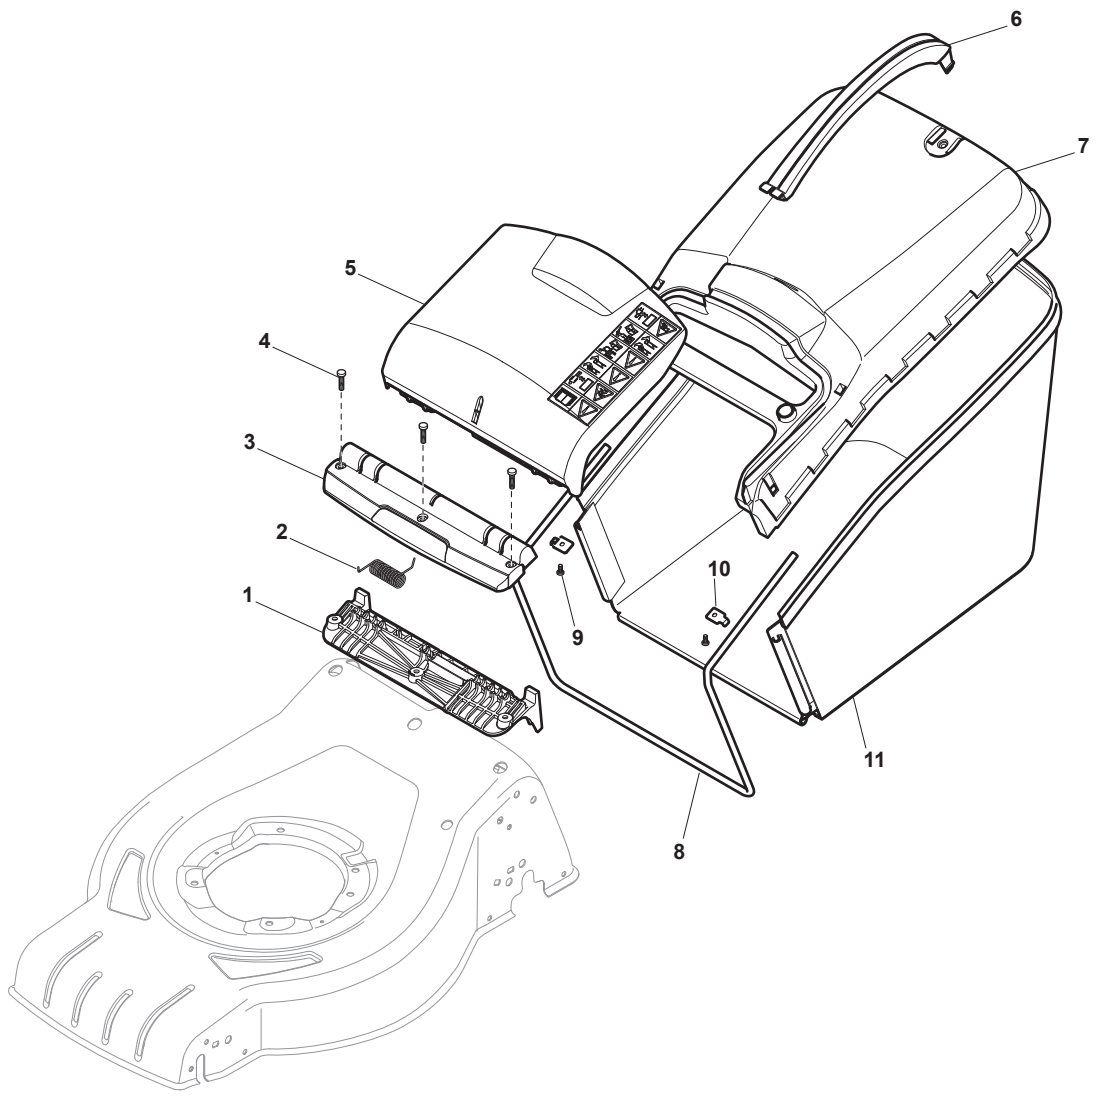

POS	PART. NO	Q.ty	DESCRIPTION	DESCRIZIONE	DESCRIPTION	BESCHREIBUNG	REMARKS
1	322785331/0	1	Support	Supporto	Support	Halter	
2	122450464/0	1	Spring	Molla	Ressort	Feder	
3	322109554/0	1	Cover, Black	Copertura, Nero	Couvre, Noir	Kappe, Schwarz	
3	322109556/0	1	Cover, Yellow	Capottina Gialla	Capot Jaune	Haube Gelb	
3	322109557/0	1	Cover, Grey	Capottina Grigio	Capot Gris	Haube Gelb	
4	112728699/0	3	Screw	Vite	Vis	Schraube	
5	322600206/1	1	Stone-Guard Black	Parasassi Nero	Pare-Pierres, Noir	Prallblech, Schwarz	
5	322600214/1	1	Stone-Guard Yellow	Parasassi Giallo	Pare-Pierres, Jaune	Prallblech, Gelb	
5	322600216/1	1	Stone-Guard Grey	Parasassi Grigio	Pare-Pierres, Gris	Prallblech, Grau	
6	322393646/0	1	Handle, Yellow	Maniglia, Gialla	Poignee, Jaune	Griff, Gelb	
6	322393649/0	1	Handle, Grey	Maniglia Grigio	Poignée Gris	Griff, Grau	
6	322393644/0	1	Handle, Black	Maniglia Nera	Poignée Noir	Griff Schwarz	
7	322486264/0	1	Grassbox Upper Part Yellow	Parte Sup.Sacco Giallo	Sac, Partie Superieure Jaune	Korb Oberteil Gelb	
7	322486270/0	1	Grassbox Upper Part, Grey	Parte Sup.Sacco, Grigio	Sac, Partie Superieure, Gris	Korb Oberteil, Grau	
7	322486262/0	1	Grassbox Upper Part, Black	Parte Sup.Sacco Nero	Sac, Partie Superieure Noir	Korb Oberteil, Schwarz	
8	122608561/0	1	Stiffening Lower	Rinforzo Inf	Réinforcement Inf	Verstärkung Untere	
9	112728692/0	2	Screw	Vite	Vis	Schraube	
10	322545159/0	2	Plate	Piastrina	Plaquette	Plättchen	
11	181002318/0	1	Box, Fabric	Sacco, Tela	Sac, Toile	Sack, Tuck