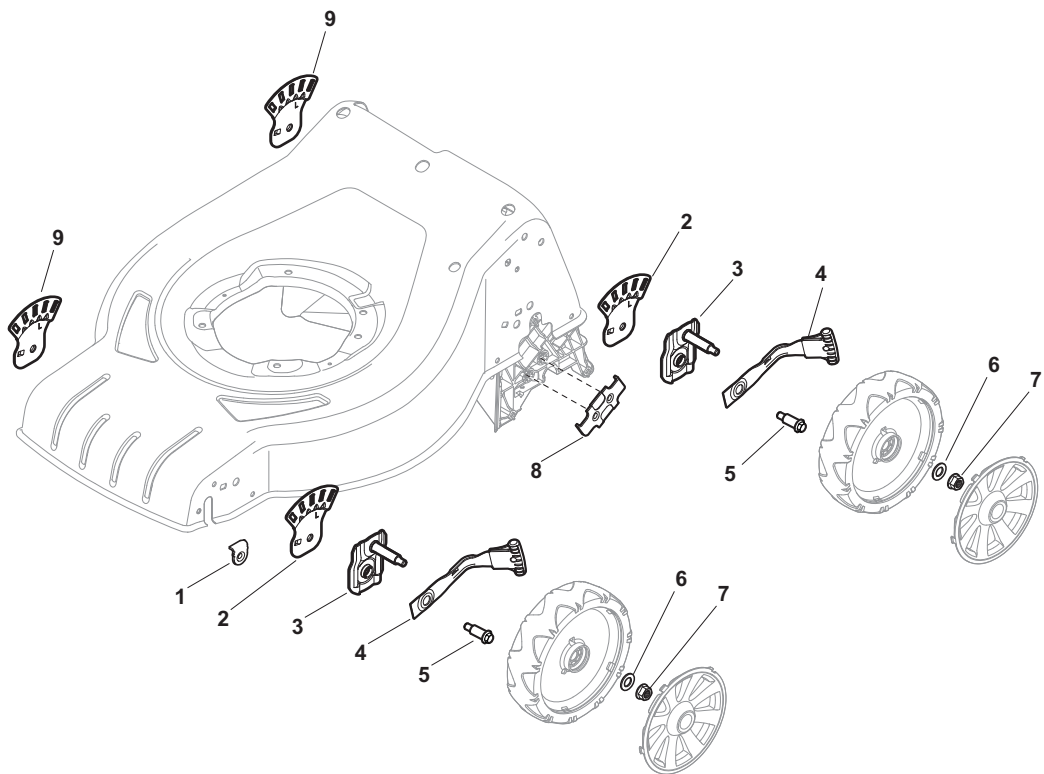

# ILLUSTRATED PARTS LIST

**CR 480 - CR 480 Q**

**CS 480 - CS 480 Q**

- Use GLOBAL GARDEN PRODUCT Genuine Spare Parts specified in the parts list for repair and/or replacement.
- The contents described in the parts list may change due to improvement.
- The drawings of the spare parts are only indicative and might not represent the part in question exactly.
- The indications "right" - "left" - "front" - "rear" refer to the position of the operator when using the machine.
- When placing orders of parts for repair and/or replacement, make sure that the illustrated parts list is the one applying to the machine's year of manufacture, as shown on the identification plate attached to the machine.

POS	PART. NO	Q.ty	DESCRIPTION	DESCRIZIONE	DESCRIPTION	BESCHREIBUNG	REMARKS
1	322545189/0	2	Plate	Piastrina	Plaquette	Plättchen	
2	322735597/1	2	Sector, Height Adjustment	Settore Regolazione Altezza	Secteur Reglage Hauteur	Sektor, Höheverstellung	
3	381005141/0	4	Support, Wheel	Supporto Ruota	Support Roue	Halter, Rad	
4	381003354/0	4	Lever, Height Adjustment	Leva Regolazione Altezza	Levier Reglage Hauteur	Hebel, Höneverstellung	
5	122519811/0	4	Pin	Perno	Pivot	Bolzen	
6	112521350/0	4	Washer	Rosetta	Rondelle	Scheibe	
7	112155000/0	4	Nut	Dado	Ecrou	Mutter	
8	322545211/0	2	Plate	Piastrina	Plaquette	Plättchen	
9	322735595/1	2	Sector, Height Adjustment	Settore Regolazione Altezza	Secteur Reglage Hauteur	Sektor, Höheverstellung	