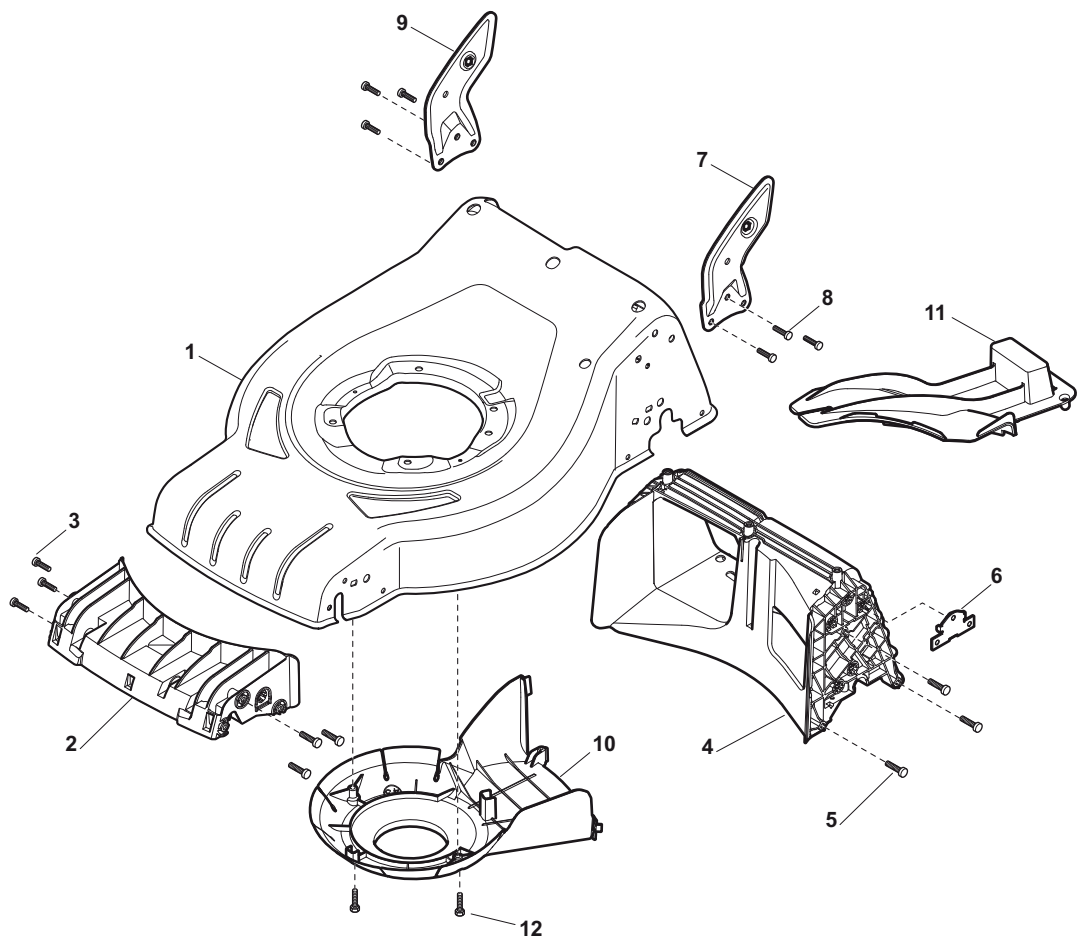

POS	PART. NO	Q.ty	DESCRIPTION	DESCRIZIONE	DESCRIPTION	BESCHREIBUNG	REMARKS
1	381004018/0	1	Deck Red	Chassis Rosso	Châssis Rouge	Gehäuse Rot	
1	381004024/0	1	Deck Black	Chassis Nero	Châssis Noir	Gehäuse Schwarz	
1	381004613/0	1	Deck Red	Chassis Rosso	Châssis Rouge	Gehäuse Rot	Side Discharge
2	322108301/1	1	Front Conveyor Assy	Convogl. Anteriore	Ens. Convoyeur Avant	Hinterleitblechvorder	
3	112728699/0	6	Screw	Vite	Vis	Schraube	
4	322108302/0	1	Rear Conveyor Assy	Convogl. Posteriore	Ens. Convoyeur Post.	Hinterleitblechsatz	
5	112728699/0	6	Screw	Vite	Vis	Schraube	
6	322545213/0	2	Plate	Piastrina	Plaquette	Plättchen	
7	381005139/0	1	Bracket, L	Staffa Sx	Etrier Gauche	Steigbügel, Linke	
8	112727801/0	6	Screw	Vite	Vis	Schraube	
9	381005137/0	1	Bracket, R	Staffa Dx	Etrier Droit	Steigbügel, Rechte	
10	322060242/0	1	Protection, Belt	Carter Cinghia	Protection Courroie	Schutz, Riemen	
11	322140239/0	1	Deflector	Deflettore	Deflecteur	Abweiser	
12	112728530/0	2	Screw	Vite	Vis	Schraube