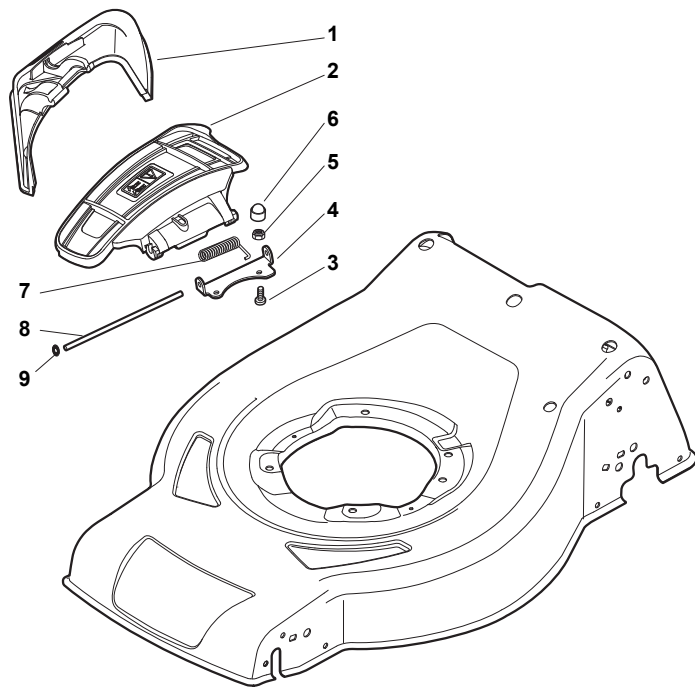

POS	PART. NO	Q.ty	DESCRIPTION	DESCRIZIONE	DESCRIPTION	BESCHREIBUNG	REMARKS
1	322108309/0	1	Rear Conveyor Assy	Convogl. Posteriore	Ens. Convoyeur Post.	Hinterleitblechsatz	
2	322600238/0	1	Ejection Guard	Protezione Uscita	Protection Sortie	Auswurfschutz	
3	112727803/0	2	Screw	Vite	Vis	Schraube	
4	322806639/0	1	Fulcrum Pin	Perno Fulcro	Pivot	Gelenkpunkt	
5	112154510/0	2	Nut	Dado	Ecrou	Mutter	
6	118203853/0	2	Protection	Cappuccio	Capuchon	Stecker	
7	122450456/0	1	Spring	Molla	Ressort	Feder	
8	122517869/0	1	Pin	Perno	Pivot	Bolzen	
9	112604896/0	2	Crown Fastener	Fissatore A Corona	Fixateur A Couronne	Kronescheibe