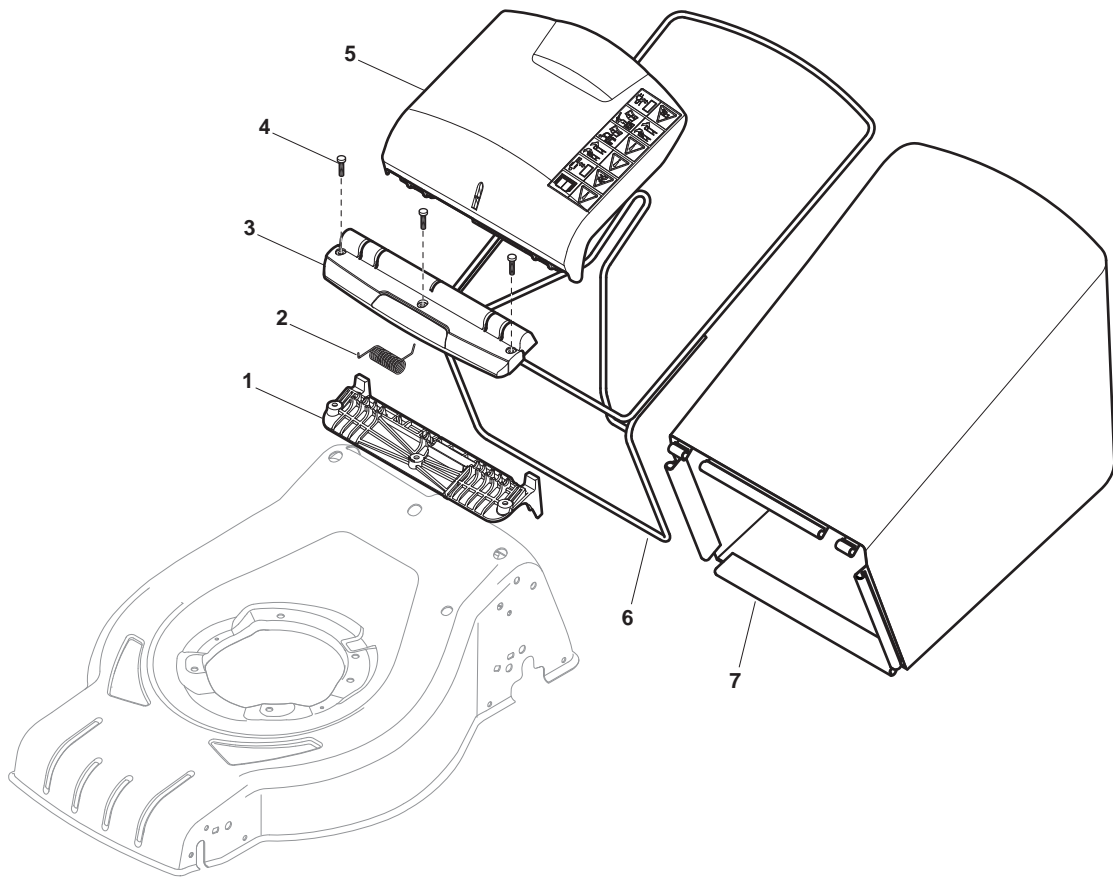

POS	PART. NO	Q.ty	DESCRIPTION	DESCRIZIONE	DESCRIPTION	BESCHREIBUNG	REMARKS
1	322785331/0	1	Support	Supporto	Support	Halter	
2	122450464/0	1	Spring	Molla	Ressort	Feder	
3	322109554/0	1	Cover, Black	Copertura Nero	Couvre, Noir	Kappe, Schwarz	
3	322109556/0	1	Cover, Yellow	Capottina Gialla	Capot Jaune	Haube Gelb	
3	322109557/0	1	Cover, Grey	Capottina Grigio	Capot Gris	Haube Grau	
4	112728699/0	3	Screw	Vite	Vis	Schraube	
5	322600206/1	1	Stone-Guard Black	Parasassi Nero	Pare-Pierres, Noir	Prallblech, Schwarz	
5	322600214/1	1	Stone-Guard Yellow	Parasassi Giallo	Pare-Pierres, Jaune	Prallblech, Gelb	
5	322600216/1	1	Stone-Guard Grey	Parasassi Grigio	Pare-Pierres, Gris	Prallblech, Grau	
6	181006409/0	1	Chassis Box	Telaio Sacco	Châssis Bac	Rahmen Sack	
7	181002319/0	1	Box, Fabric	Sacco, Tela	Sac, Toile	Sack, Tuck