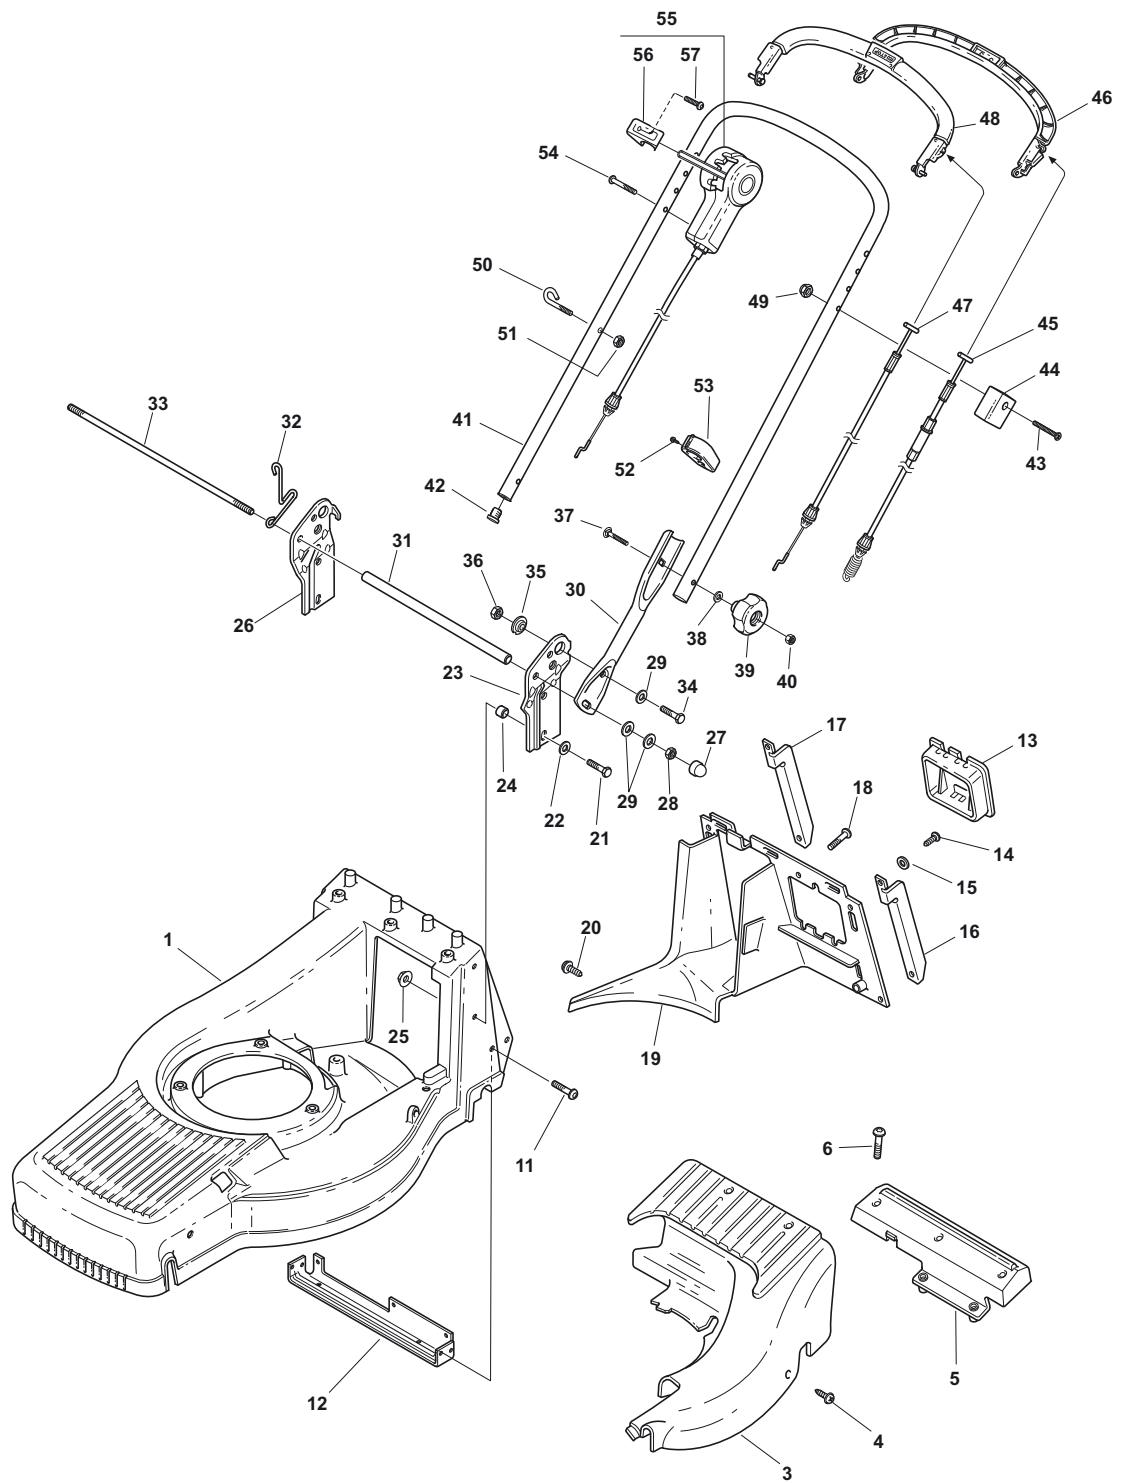

POS	PART. NO	Q.ty	DESCRIPTION	DESCRIZIONE	DESCRIPTION	BESCHREIBUNG	REMARKS
1	381002662/0	1	Deck Red	Chassis Rosso	Châssis Rouge	Gehäuse Rot	
3	322060155/1	1	Protection, Red	Carter, Rosso	Protection, Rouge	Schutz, Rot	
4	112728300/0	3	Screw	Vite	Vis	Schraube	
5	322785164/0	1	Stone Guard Fulcrum	Fulcro Parasassi	Point D'Appui Parepierres	Drehpunkt Prallblech	
6	112735664/0	3	Screw	Vite	Vis	Schraube	
11	112735592/0	4	Screw	Vite	Vis	Schraube	
12	322608521/0	1	Rear Stiffening	Rinforzo Posteriore	Réinforcement Arriere	Hinterverstärkung	
13	322109531/0	1	Cover	Capottina	Capot	Haube	
14	112728124/0	5	Screw	Vite	Vis	Schraube	
15	112523040/0	3	Washer	Rosetta	Rondelle	Scheibe	
16	322775183/0	1	Bracket, L	Staffa Sx	Etrier Gauche	Steigbügel, Linke	
17	322775185/0	1	Bracket, R	Staffa Dx	Etrier Droit	Steigbügel, Rechte	
18	112735664/0	1	Screw	Vite	Vis	Schraube	
19	322108278/0	1	Rear Conveyor Assy	Convogl. Posteriore	Ens. Convoyeur Post.	Hinterleitblechsatz	
20	112728300/0	1	Screw	Vite	Vis	Schraube	
21	112793102/0	4	Screw	Vite	Vis	Schraube	
22	112521350/0	4	Washer	Rosetta	Rondelle	Scheibe	
23	322778411/0	1	Bracket, L	Staffa Sx	Etrier Gauche	Steigbügel, Linke	
24	122041959/0	2	Bush	Bussola	Douille	Büchse	
25	112293201/0	4	Nut	Dado	Ecrou	Mutter	
26	322778413/0	1	Bracket, R	Staffa Dx	Etrier Droit	Steigbügel, Rechte	
27	118203854/0	2	Protection	Cappuccio	Capuchon	Stecker	
28	112293200/0	2	Nut	Dado	Ecrou	Mutter	
29	112523060/0	6	Washer	Rosetta	Rondelle	Scheibe	
30	381006614/0	2	Handle, Lower Part	Parte Inf Maniglia	Poignée, Partie Inferieure	Griff, Unterteil	
31	322869711/0	1	Spacer	Distanziale	Entretoise	Distanzring	
32	122430312/0	1	Guide Spring	Molla Guida	Ressort De Guide	Feder Führer	
33	122517702/0	1	Fulcrum Pin	Perno Fulcro	Pivot	Gelenkpunkt	
34	112793301/0	2	Screw	Vite	Vis	Schraube	
35	322041955/0	2	Bush	Bussola	Douille	Büchse	
36	112293200/0	2	Nut	Dado	Ecrou	Mutter	
37	112819110/0	2	Screw	Vite	Vis	Schraube	
38	122680006/1	2	Washer	Rosetta	Rondelle	Scheibe	
39	322399804/1	2	Knob	Manopolina	Poignée	Griff	
40	112293200/0	2	Nut	Dado	Ecrou	Mutter	
41	381006619/1	1	Handle, Upper Part	Manico, Parte Sup	Mancheron, Partie Superieure	Holz, Oberteil	
42	118566110/0	2	Cap	Puntale	Bouchon	Gummistopfen	
43	112727786/0	1	Screw	Vite	Vis	Schraube	
44	322551640/0	1	Plate	Piastrina	Plaquette	Plättchen	
45	381000697/0	1	Cable, Rear Drive	Cavo Comando Trazione	Câble, Comm. Traction	Kabel, Antrieb	
46	381003297/1	1	Driving Lever	Leva Trazione	Levier Traction	Antriebhebel	
47	181000686/0	1	Cable, Thread Engine Brake	Cavo Freno Motore	Cable Frein Moteur	Kabel, Motorbremse	
47	181000688/0	1	Cable, Thread Engine Brake	Cavo Freno Motore	Cable Frein Moteur	Kabel, Motorbremse	
47	181000688/0	1	Cable, Thread Engine Brake	Cavo Freno Motore	Cable Frein Moteur	Kabel, Motorbremse	
47	181000777/0	1	Cable, Thread Engine Brake	Cavo Freno Motore	Cable Frein Moteur	Kabel, Motorbremse	
47	181030061/0	1	Cable, Thread Engine Brake	Cavo Freno Motore	Cable Frein Moteur	Kabel, Motorbremse	
48	381003298/1	1	Lever, Engine Brake	Leva Freno Motore	Levier Frein Moteur	Hebel, Motorbremse	
48	381003330/0	1	Lever, Engine Brake	Leva Freno Motore	Levier Frein Moteur	Hebel, Motorbremse	
49	112154510/0	1	Nut	Dado	Ecrou	Mutter	
50	122430313/0	1	Guide Spring	Molla Guida	Ressort De Guide	Feder Führer	
51	112292100/0	1	Nut	Dado	Ecrou	Mutter	
52	112728691/0	3	Screw	Vite	Vis	Schraube	
53	322192001/0	3	Anchor Clamp	Fascetta Ancoraggio	Collier	Bowdenzughalter	
54	112728702/0	2	Screw	Vite	Vis	Schraube	
55	381007098/0	1	Cable, Speed Drive Control	Cavo Comando Marce	Cable, Comm. Changement Vitesse	Kabel, Gängeschaltun	
56	322399809/0	1	Knob	Manopolina	Poignée	Griff	
57	112728300/0	2	Screw	Vite	Vis	Schraube