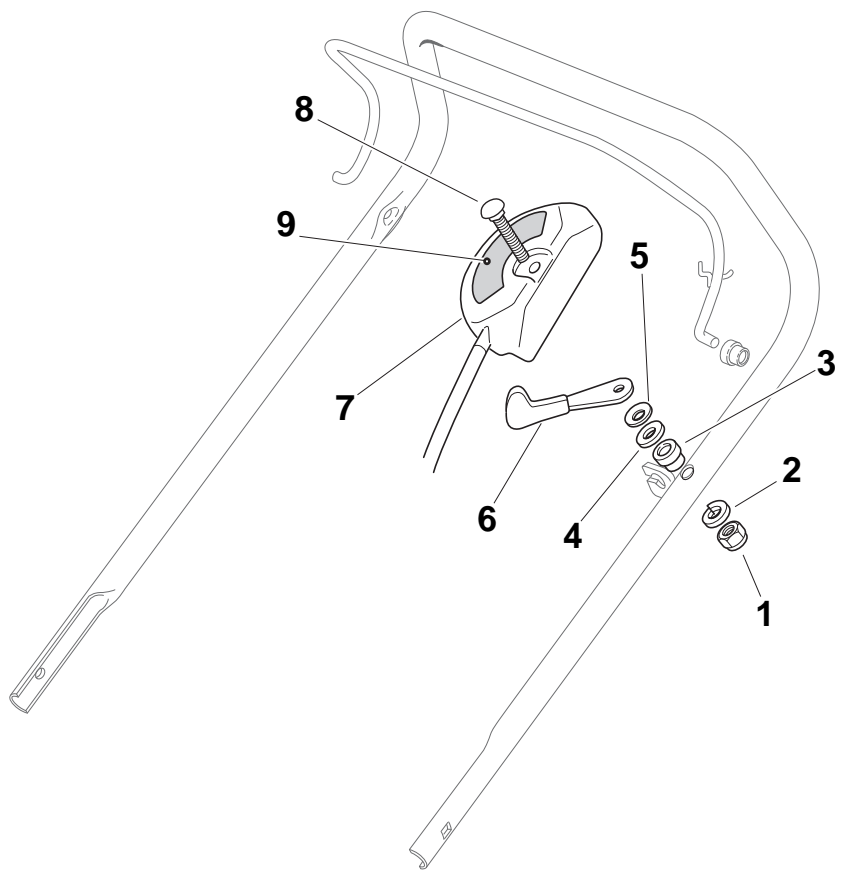

POS	PART. NO	Q.ty	DESCRIPTION	DESCRIZIONE	DESCRIPTION	BESCHREIBUNG	REMARKS
1	112291000/0	1	Nut	Dado	Ecrou	Mutter	
2	112581500/0	1	Grower	Grower	Grower	Federring	
3	122171005/0	1	Spacer	Distanziale	Entretoise	Distanzring	
4	112521360/0	1	Washer	Rosetta	Rondelle	Scheibe	
5	112508100/0	1	Spring Washer	Rosetta Elastica	Rondelle Elastique	Elastische Scheibe	
6	381007220/0	1	Lever, Throttle	Leva, Acceleratore	Levier, Accelérateur	Hebel, Beschleuniger	B&S 450-500 / GGP 150cc
6	381007279/1	1	Lever, Throttle	Leva, Acceleratore	Levier, Accelérateur	Hebel, Beschleuniger	B&S-GGP- Honda
7	481007080/0	1	Throttle Cable	Cavo Acceleratore	Cable, Accelérateur	Gashebel Kabel	
8	112815000/0	1	Screw	Vite	Vis	Schraube	
9	114356702/0	1	Label	Etichetta	Etiquette	Etikette	GGP
9	114356702/0	1	Label	Etichetta	Etiquette	Etikette	Honda
9	114356703/0	1	Label	Etichetta	Etiquette	Etikette	B&S
9	114356905/0	1	Label	Etichetta	Etiquette	Etikette	DOV
9	114364264/0	1	Label	Etichetta	Etiquette	Etikette	AVS