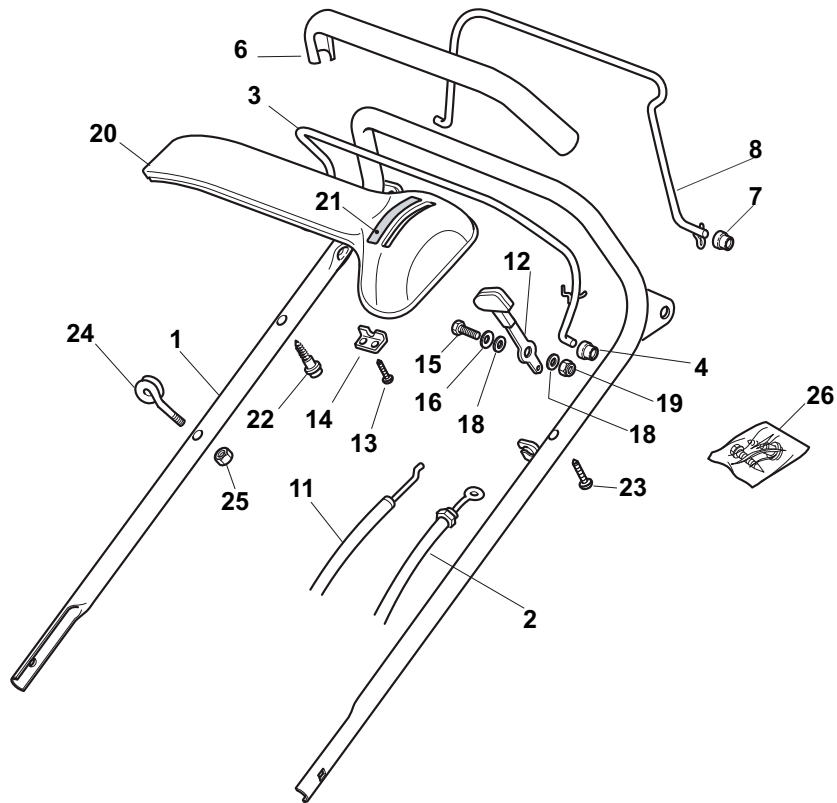

POS	PART. NO	Q.ty	DESCRIPTION	DESCRIZIONE	DESCRIPTION	BESCHREIBUNG	REMARKS
1	381006857/0	1	Handle, Upper Part	Manico, Parte Sup	Mancheron, Partie Superieure	Holm, Oberteil	
2	181000615/0	1	Cable, Thread Engine Brake	Cavo Freno Motore	Cable Frein Moteur	Kabel, Motorbremse	GGP 150cc
2	181000621/1	1	Cable, Thread Engine Brake	Cavo Freno Motore	Cable Frein Moteur	Kabel, Motorbremse	B&S 450-500-550
2	181000633/0	1	Cable, Thread Engine Brake	Cavo Freno Motore	Cable Frein Moteur	Kabel, Motorbremse	B&S 625-675
2	181000633/0	1	Cable, Thread Engine Brake	Cavo Freno Motore	Cable Frein Moteur	Kabel, Motorbremse	GGP Engine
2	181000639/0	1	Cable, Thread Engine Brake	Cavo Freno Motore	Cable Frein Moteur	Kabel, Motorbremse	Honda Engine
3	181003291/3	1	Lever, Engine Brake	Leva Freno Motore	Levier Frein Moteur	Hebel, Motorbremse	
4	122041965/0	2	Bush	Bussola	Douille	Büchse	
6	122291050/0	1	Handgrip Black	Impugnatura Manico Nera	Poignée Noir	Handgriff Schwarz	
7	122041966/0	2	Bush	Bussola	Douille	Büchse	
8	181003288/1	1	Lever, Driving	Leva Trazione	Levier Traction	Antriebhebel	
11	481007160/0	1	Throttle Cable	Cavo Acceleratore	Cable, Accelérateur	Gashebel Kabel	
12	381007221/0	1	Lever, Throttle	Leva, Acceleratore	Levier, Accelérateur	Hebel, Beshleuniger	B&S 450-500 / GGP 150cc
12	381007280/2	1	Lever, Throttle	Leva, Acceleratore	Levier, Accelérateur	Hebel, Beshleuniger	B&S-GGP-Honda Engine
13	112735105/0	2	Screw	Vite	Vis	Schraube	
14	322981467/0	1	Plate	Piastrina	Plaquette	Plättchen	
15	112791500/0	1	Screw	Vite	Vis	Schraube	
16	112530060/0	1	Elastic Washer	Disco Elastico	Disque Elastique	Federscheibe	
18	112523040/0	2	Washer	Rosetta	Rondelle	Scheibe	
19	112154510/0	1	Nut	Dado	Ecrou	Mutter	
20	422120152/0	1	Dash Board Yellow	Cruscotto Giallo	Console Jaune	Konsole Gelbe	
20	422120154/0	1	Dash Board Red	Cruscotto Rosso	Console Rouge	Konsole Rote	
20	422120158/0	1	Dash Board Black	Cruscotto Nero	Console Noire	Konsole Schwarze	
21	114356743/1	1	Label	Etichetta	Etiquette	Etikette	GGP Engine
21	114356743/1	1	Label	Etichetta	Etiquette	Etikette	Honda Engine
21	114356744/1	1	Label	Etichetta	Etiquette	Etikette	B&S Engine
21	114356906/1	1	Label	Etichetta	Etiquette	Etikette	B&S DOV Engine
21	114357646/1	1	Label	Etichetta	Etiquette	Etikette	Honda AC - Tec Engine
22	122943006/0	1	Screw	Vite	Vis	Schraube	
23	112728460/0	1	Screw	Vite	Vis	Schraube	
24	122430309/0	1	Spring	Molla	Ressort	Feder	
25	112154330/0	1	Nut	Dado	Ecrou	Mutter	
26	381008609/0	1	Outfit, Screws	Dotazione Viteria	Dotation Visserie	Satz, Schrauben