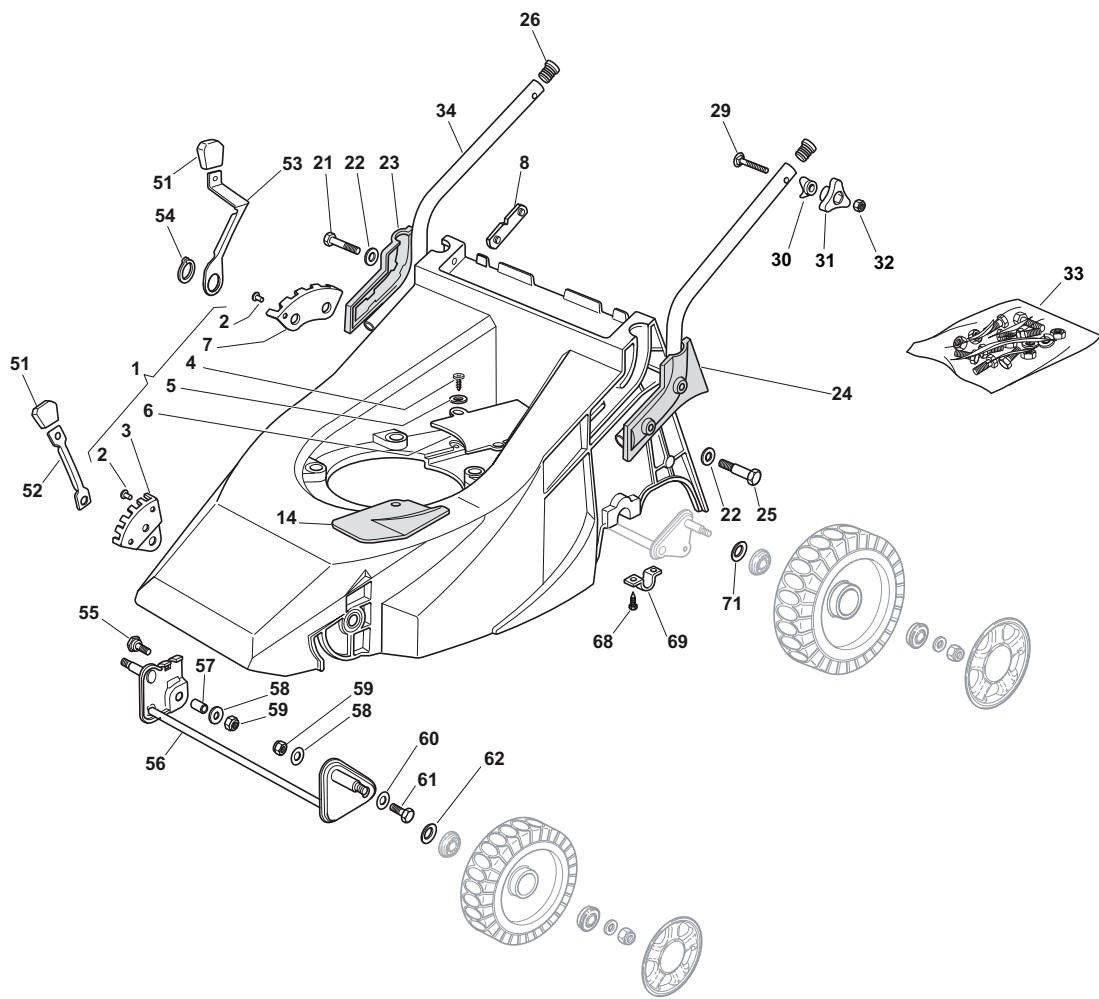

POS	PART. NO	Q.ty	DESCRIPTION	DESCRIZIONE	DESCRIPTION	BESCHREIBUNG	REMARKS
1	381001416/2	1	Deck Red	Chassis Rosso	Châssis Rouge	Gehäuse Rot	
1	381001422/2	1	Deck Green	Chassis Verde	Châssis Vert	Gehäuse Grün	
2	112500070/0	3	Rivet	Rivetto	Rivet	Niete	
3	322735535/0	1	Sector, Height Adjustment	Settore Regolazione Altezza	Secteur Reglage Hauteur	Sektor, Höhenverstellung	
4	112728680/0	2	Screw	Vite	Vis	Schraube	
5	112523020/0	3	Washer	Rosetta	Rondelle	Scheibe	
6	122060172/0	1	Protection, Belt	Carter Cinghia	Protection Courroie	Schutz, Riemen	
7	322735508/0	1	Sector, Height Adjustment	Settore Regolazione Altezza	Secteur Reglage Hauteur	Sektor, Höhenverstellung	
8	322551632/1	2	Plate For Handle Fastening	Piastrina Fissaggio Manico	Plaquette Fixage Manchero	Platte Holmbefestigung	
14	322484070/1	1	Muffler Guard	Paracalore	Grille De Protection	Schutzabdeckung	
21	112728680/0	2	Screw	Vite	Vis	Schraube	
22	112521350/0	4	Washer	Rosetta	Rondelle	Scheibe	
23	322600042/0	1	Protection, R	Prot. Manico Dx	Protection Mancheron D	Schutz,	
24	322600043/0	1	Protection, L	Prot. Manico Sx	Protection Mancheron G	Schutz, Linkerholm	
25	112691900/0	2	Screw	Vite	Vis	Schraube	
26	118566110/0	2	Cap	Puntale	Bouchon	Gummistopfen	
29	112819120/0	2	Screw	Vite	Vis	Schraube	
30	122680006/1	2	Washer	Rosetta	Rondelle	Scheibe	
31	122399900/0	2	Knob	Manopolina	Poignée	Griff	
32	112293200/0	2	Nut	Dado	Ecrou	Mutter	
33	181008606/1	1	Outfit, Screws	Dotazione Viteria	Dotation Visserie	Satz, Schrauben	
34	381006917/0	2	Handle, Lower Part	Parte Inf Maniglia	Poignée, Partie Inferieure	Griff, Unterteil	
51	122400000/1	2	Knob	Manopolina	Poignée	Griff	
52	322321502/1	1	Lever, Height Adjustment	Leva Regolazione Altezza	Levier Reglage Hauteur	Hebel, Höhenverstellung	
53	322321497/0	1	Lever, Height Adjustment	Leva Regolazione Altezza	Levier Reglage Hauteur	Hebel, Höhenverstellung	
54	112609260/0	1	Ring	Anello	Anneau	Ring	
55	122519510/0	1	Pin	Perno	Pivot	Bolzen	
56	381001410/0	1	Axle, Front Wheels	Asse Ruote Anteriori	Axe Roues Avant	Achse, Vorderrad	
57	122170950/0	1	R Spacer	Distanziale Dx	Entretoise D	Rechter Distanzring	
58	112523060/0	2	Washer	Rosetta	Rondelle	Scheibe	
59	112155000/0	2	Nut	Dado	Ecrou	Mutter	
60	112521350/0	2	Washer	Rosetta	Rondelle	Scheibe	
61	122519515/0	1	Pin	Perno	Pivot	Bolzen	
62	112530150/0	2	Elastic Washer	Disco Elastico	Disque Elastique	Federscheibe	
68	112735402/0	4	Screw	Vite	Vis	Schraube	
69	322545154/0	2	Plate	Piastrina	Plaquette	Plättchen	
71	112530150/0	2	Elastic Washer	Disco Elastico	Disque Elastique	Federscheibe