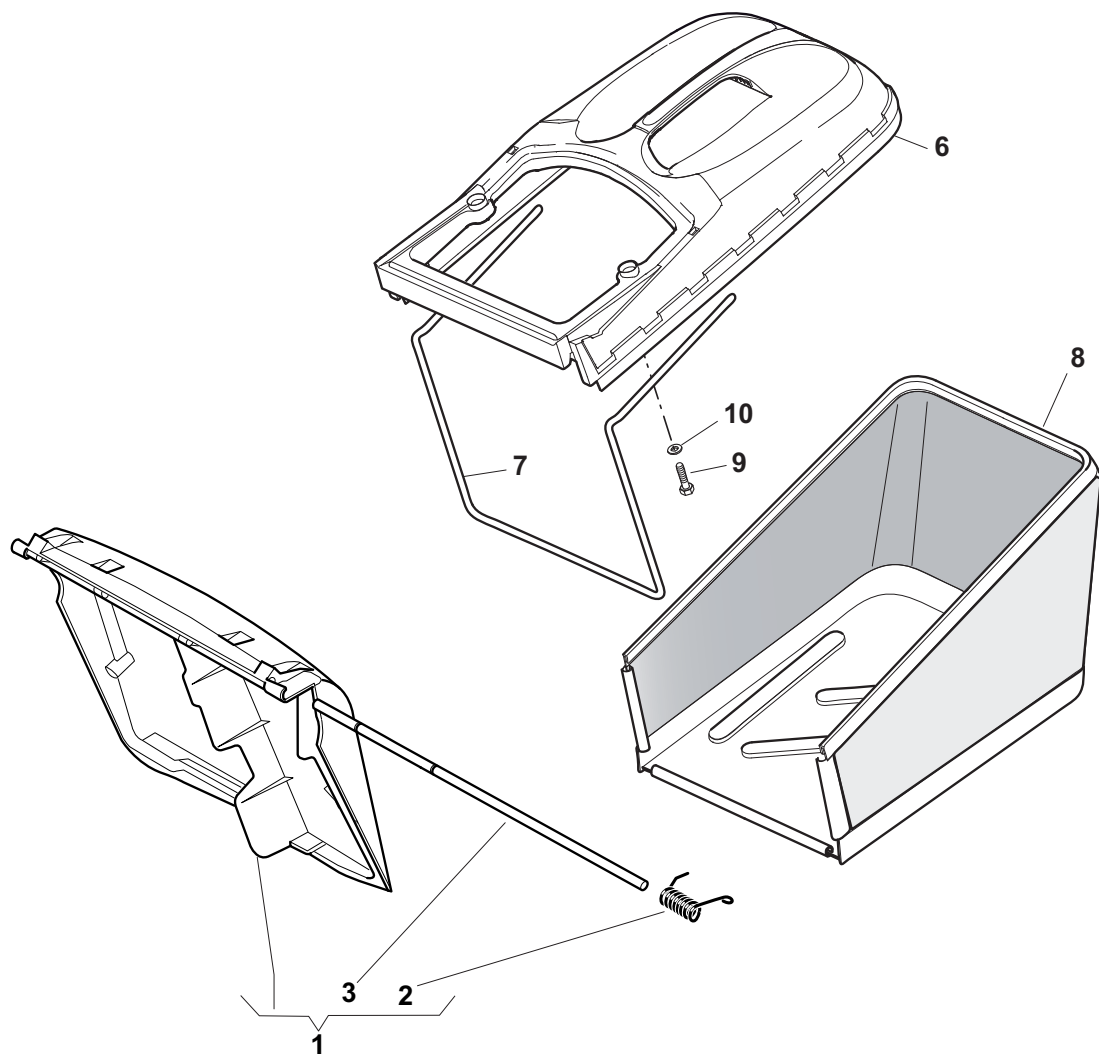

POS	PART. NO	Q.ty	DESCRIPTION	DESCRIZIONE	DESCRIPTION	BESCHREIBUNG	REMARKS
1	381008042/0	1	Stone-Guard	Parasassi	Pare-Pierres	Prallblech	
2	122451000/0	1	Spring	Molla	Ressort	Feder	
3	122517857/0	1	Pin	Perno	Pivot	Bolzen	
6	322486102/0	1	Grass-Box, Upper	Sacco, Parte Sup	Sac, Partie Superieure	Korb, Oberteil	
7	122608526/0	1	Stiffening Lower	Rinforzo Inf	Réinforcement Inf	Verstärkung Untere	
8	181002212/0	1	Box, Fabric	Sacco, Tela	Sac, Toile	Sack, Tuck	
9	112728680/0	2	Screw	Vite	Vis	Schraube	
10	112523050/0	2	Washer	Rosetta	Rondelle	Scheibe