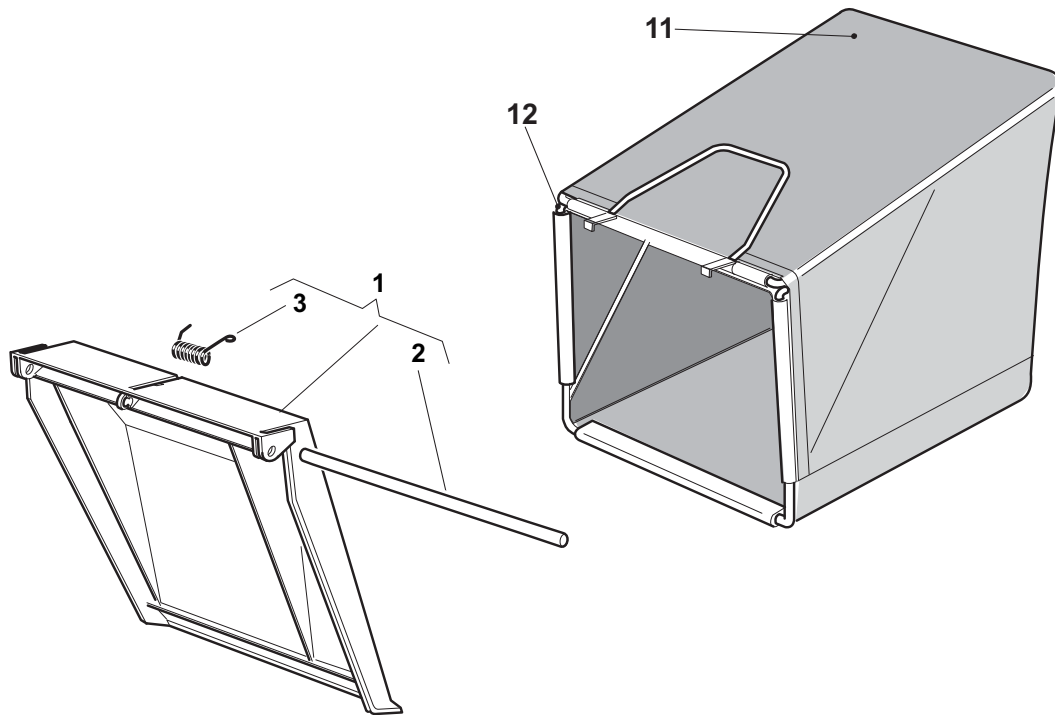

POS	PART. NO	Q.ty	DESCRIPTION	DESCRIZIONE	DESCRIPTION	BESCHREIBUNG	REMARKS
1	381008044/0	1	Stone-Guard	Parasassi	Pare-Pierres	Prallblech	
2	122517907/0	1	Pin	Perno	Pivot	Bolzen	
3	122450270/0	1	Spring	Molla	Ressort	Feder	
11	181002124/1	1	Box, Fabric	Sacco, Tela	Sac, Toile	Sack, Tuck	
12	181006430/0	1	Chassis Box	Telaio Sacco	Châssis Bac	Rahmen Sack