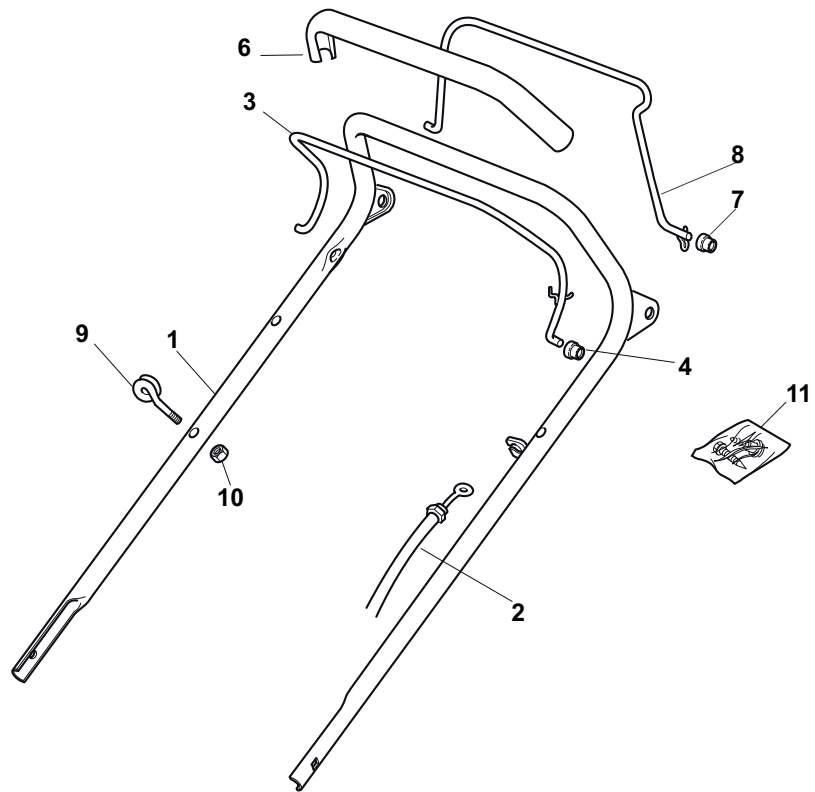

POS	PART. NO	Q.ty	DESCRIPTION	DESCRIZIONE	DESCRIPTION	BESCHREIBUNG	REMARKS
1	381006857/0	1	Handle, Upper Part	Manico, Parte Sup	Mancheron, Partie Superieure	Holm, Oberteil	
2	181000615/0	1	Cable, Thread Engine Brake	Cavo Freno Motore	Cable Frein Moteur	Kabel, Motorbremse	GGP 150cc
2	181000621/1	1	Cable, Thread Engine Brake	Cavo Freno Motore	Cable Frein Moteur	Kabel, Motorbremse	B&S 450-500
2	181000633/0	1	Cable, Thread Engine Brake	Cavo Freno Motore	Cable Frein Moteur	Kabel, Motorbremse	B&S 625-675
2	181000633/0	1	Cable, Thread Engine Brake	Cavo Freno Motore	Cable Frein Moteur	Kabel, Motorbremse	GGP Engine
2	181000639/0	1	Cable, Thread Engine Brake	Cavo Freno Motore	Cable Frein Moteur	Kabel, Motorbremse	Honda Engine
3	181003291/3	1	Lever, Engine Brake	Leva Freno Motore	Levier Frein Moteur	Hebel, Motorbremse	
4	122041966/0	2	Bush	Bussola	Douille	Büchse	
6	122291050/0	1	Handgrip Black	Impugnatura Manico Nera	Poignée Noir	Handgriff Schwarz	
7	122041966/0	2	Bush	Bussola	Douille	Büchse	
8	181003288/1	1	Lever, Driving	Leva Trazione	Levier Traction	Antriebhebel	
9	122430309/0	1	Spring	Molla	Ressort	Feder	
10	112154330/0	1	Nut	Dado	Ecrou	Mutter	
11	381008609/0	1	Outfit, Screws	Dotazione Viteria	Dotation Visserie	Satz, Schrauben