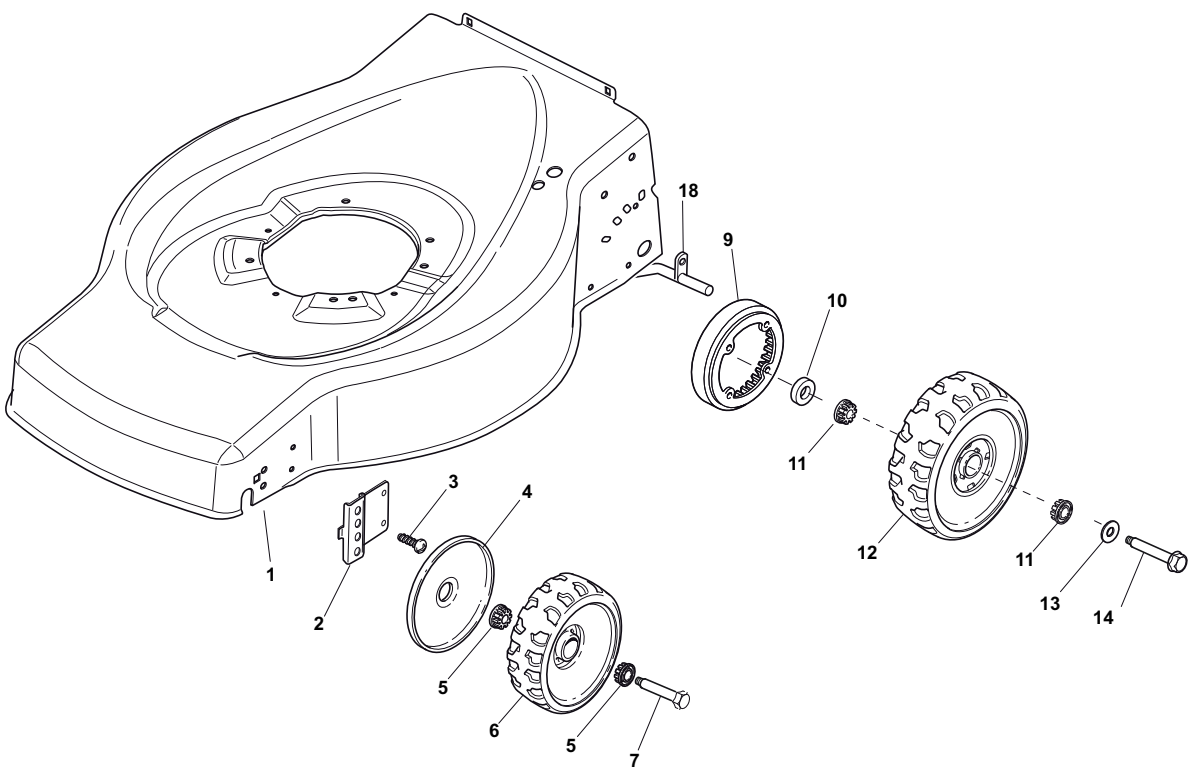

ILLUSTRATED PARTS LIST

ES 460 TR

- Use GLOBAL GARDEN PRODUCT Genuine Spare Parts specified in the parts list for repair and/or replacement.
- The contents described in the parts list may change due to improvement.
- The drawings of the spare parts are only indicative and might not represent the part in question exactly.
- The indications "right" - "left" - "front" - "rear" refer to the position of the operator when using the machine.
- When placing orders of parts for repair and/or replacement, make sure that the illustrated parts list is the one applying to the machine's year of manufacture, as shown on the identification plate attached to the machine.

THIS INFORMATION IS NOT INTENDED FOR SALE OR RESALE, AND THIS NOTICE MUST REMAIN ON ALL COPIES.

POS	PART. NO	Q.ty	DESCRIPTION	DESCRIZIONE	DESCRIPTION	BESCHREIBUNG	REMARKS
1	381002538/0	1	Deck Red	Chassis Rosso	Châssis Rouge	Gehäuse Rot	
2	122131750/0	2	Nut	Dado	Ecrou	Mutter	
3	322735557/0	2	Sector, Height Adjustment	Settore Regolazione Altezza	Secteur Reglage Hauteur	Sektor, Höheverstellung	
4	381003306/0	2	Lever, Height Adjustment	Leva Regolazione Altezza	Levier Reglage Hauteur	Hebel, Höheverstellung	
5	322600170/0	2	Protection, Wheel	Protezione Ruote	Protection Roue	Schütz, Räder	
6	122524324/0	2	Pin	Perno	Pivot	Bolzen	
7	112155000/0	2	Nut	Dado	Ecrou	Mutter	
8	325670011/0	2	Washer	Rosetta	Rondelle	Scheibe	
13	322120109/0	2	Nut	Dado	Ecrou	Mutter	
14	322170622/0	2	Spacer	Distanziale	Entretoise	Distanzring	
21	122033393/0	1	Axle, Rear Wheels	Asse Ruote Posteriore	Axe Roues Arriere	Achse, Hinterrad	
22	112530150/0	2	Elastic Washer	Disco Elastico	Disque Elastique	Federscheibe	

POS	PART. NO	Q.ty	DESCRIPTION	DESCRIZIONE	DESCRIPTION	BESCHREIBUNG	REMARKS
1	122034508/0	8	Bush	Bussola	Douille	Büchse	
2	322686091/1	2	Wheel Ø 165	Ruota Ø 165	Roue Ø 165	Rad Ø 165	
3	122524341/0	4	Pin	Perno	Pivot	Bolzen	
5	322686092/0	2	Wheel Ø 190	Ruota Ø 190	Roue Ø190	Rad Ø 190	
8	122524341/0	2	Pin	Perno	Pivot	Bolzen	