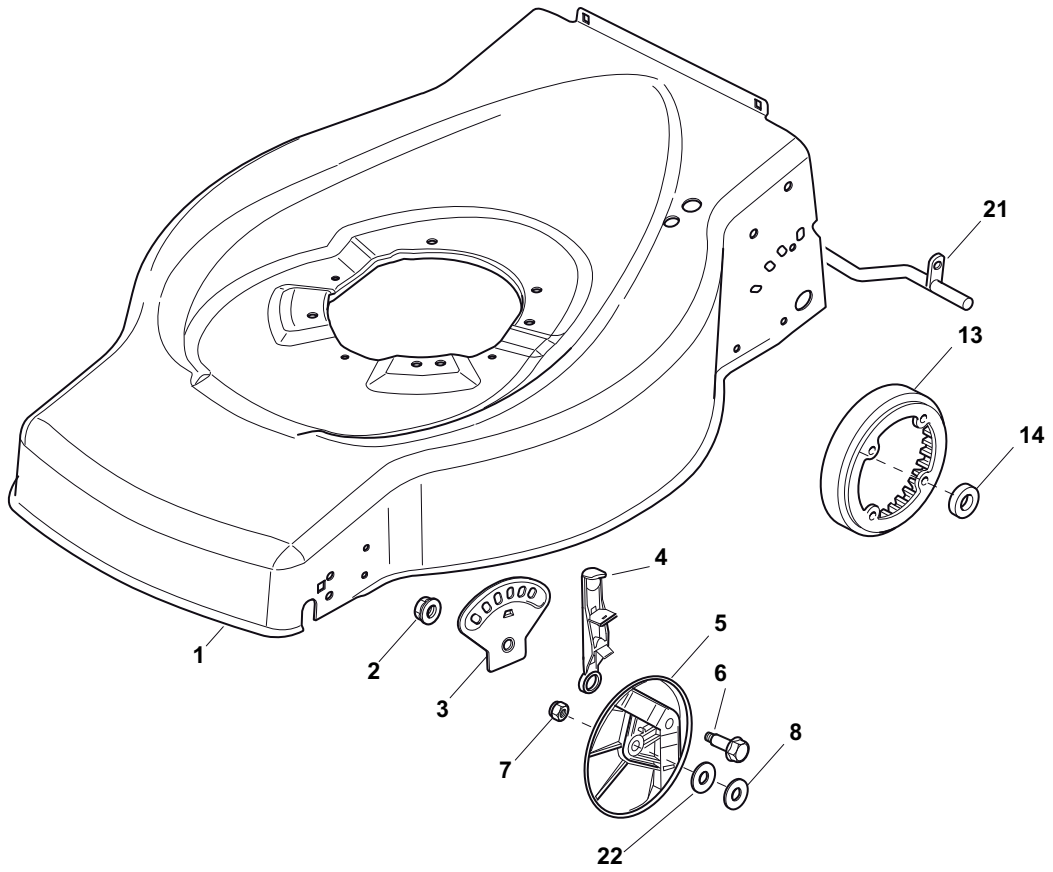

ILLUSTRATED PARTS LIST

ES 460 TR

- Use GLOBAL GARDEN PRODUCT Genuine Spare Parts specified in the parts list for repair and/or replacement.
- The contents described in the parts list may change due to improvement.
- The drawings of the spare parts are only indicative and might not represent the part in question exactly.
- The indications "right" - "left" - "front" - "rear" refer to the position of the operator when using the machine.
- When placing orders of parts for repair and/or replacement, make sure that the illustrated parts list is the one applying to the machine's year of manufacture, as shown on the identification plate attached to the machine.

THIS INFORMATION IS NOT INTENDED FOR SALE OR RESALE, AND THIS NOTICE MUST REMAIN ON ALL COPIES.

POS	PART. NO	Q.ty	DESCRIPTION	DESCRIZIONE	DESCRIPTION	BESCHREIBUNG	REMARKS
1	381002538/0	1	Deck Red	Chassis Rosso	Châssis Rouge	Gehäuse Rot	
2	122131750/0	2	Nut	Dado	Ecrou	Mutter	
3	322735557/0	2	Sector, Height Adjustment	Settore Regolazione Altezza	Secteur Reglage Hauteur	Sektor, Höheverstellung	
4	381003306/0	2	Lever, Height Adjustment	Leva Regolazione Altezza	Levier Reglage Hauteur	Hebel, Höheverstellung	
5	322600170/0	2	Protection, Wheel	Protezione Ruote	Protection Roue	Schütz, Räder	
6	122524324/0	2	Pin	Perno	Pivot	Bolzen	
7	112155000/0	2	Nut	Dado	Ecrou	Mutter	
8	325670011/0	2	Washer	Rosetta	Rondelle	Scheibe	
13	322120109/0	2	Nut	Dado	Ecrou	Mutter	
14	322170622/0	2	Spacer	Distanziale	Entretoise	Distanzring	
21	122033393/0	1	Axle, Rear Wheels	Asse Ruote Posteriore	Axe Roues Arriere	Achse, Hinterrad	
22	112530150/0	2	Elastic Washer	Disco Elastico	Disque Elastique	Federscheibe	

POS	PART. NO	Q.ty	DESCRIPTION	DESCRIZIONE	DESCRIPTION	BESCHREIBUNG	REMARKS
1	122034508/0	8	Bush	Bussola	Douille	Büchse	
2	322686091/1	2	Wheel Ø 165	Ruota Ø 165	Roue Ø 165	Rad Ø 165	
3	122524341/0	4	Pin	Perno	Pivot	Bolzen	
5	322686092/0	2	Wheel Ø 190	Ruota Ø 190	Roue Ø190	Rad Ø 190	
8	122524341/0	2	Pin	Perno	Pivot	Bolzen	