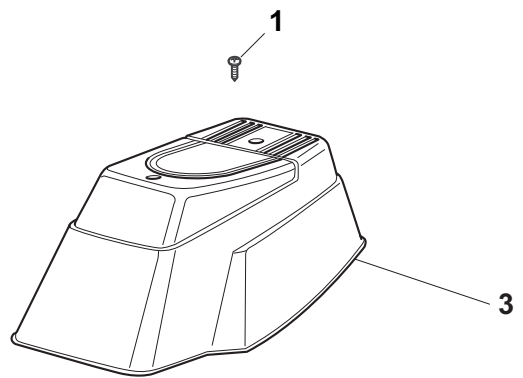

POS	PART. NO	Q.ty	DESCRIPTION	DESCRIZIONE	DESCRIPTION	BESCHREIBUNG	REMARKS
1	112728680/0	1	Support	Supporto	Support	Halter	
2	122055033/1	1	Pin	Perno	Pivot	Bolzen	
3	122055045/1	1	Spring	Molla	Ressort	Feder