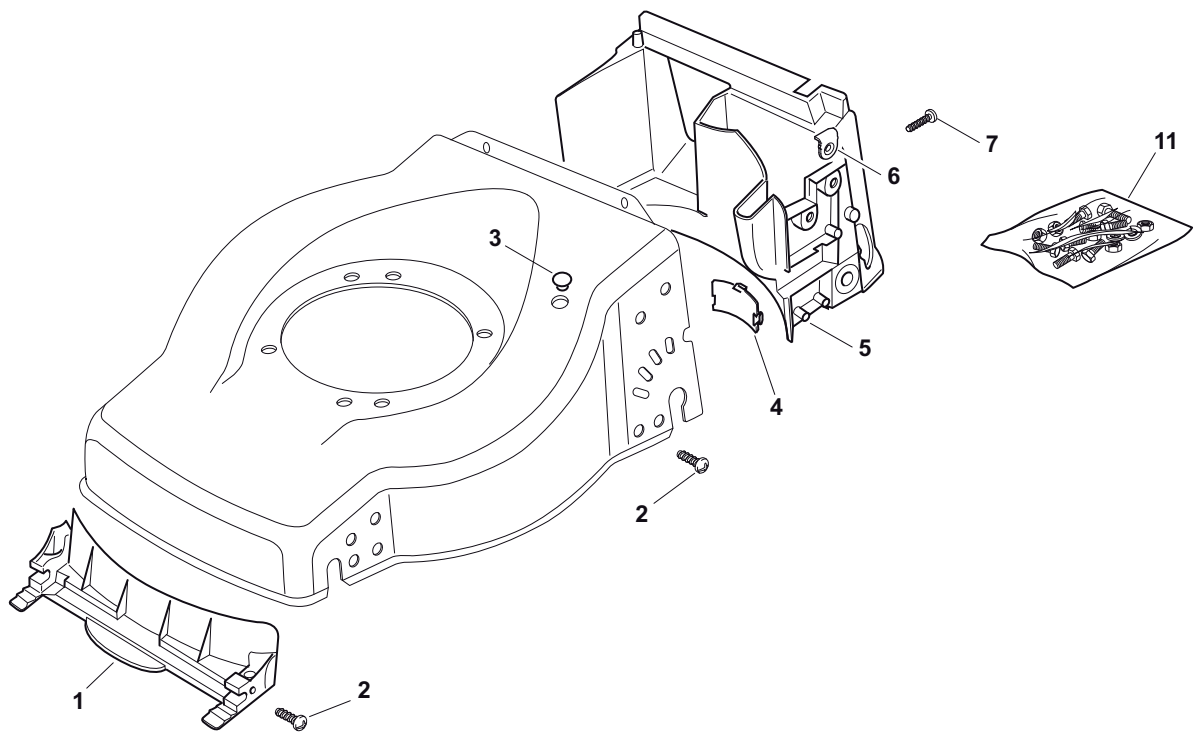

POS	PART. NO	Q.ty	DESCRIPTION	DESCRIZIONE	DESCRIPTION	BESCHREIBUNG	REMARKS
1	322108271/0	1	Front Conveyor Assy	Convogl. Anteriore	Ens. Convoyeur Avant	Hinterleitblechvorder	
2	112728686/0	6	Screw	Vite	Vis	Schraube	
3	118737854/1	1	Cap	Puntale	Bouchon	Gummistopfen	
4	322109532/0	1	Cover	Capottina	Capot	Haube	
5	322108272/2	1	Rear Conveyor Assy	Convogl. Posteriore	Ens. Convoyeur Post.	Hinterleitblechsatz	
6	322545189/0	4	Plate	Piastrina	Plaquette	Plättchen	
7	112728686/0	2	Screw	Vite	Vis	Schraube	
11	381008649/0	1	Outfit, Screws	Dotazione Viteria	Dotation Visserie	Satz, Schrauben