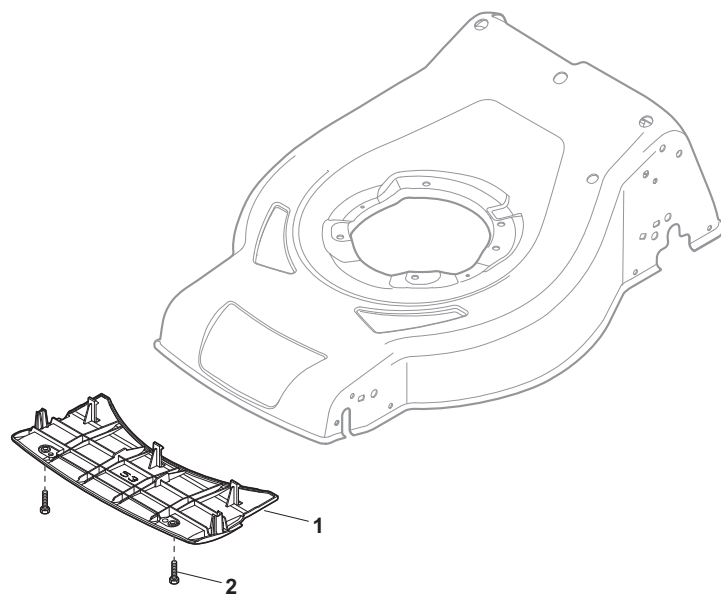

POS	PART. NO	Q.ty	DESCRIPTION	DESCRIZIONE	DESCRIPTION	BESCHREIBUNG	REMARKS
1	322500106/0	1	Front Combi	Pettine Anteriore	Peigne Avant	Vorne Comb	
2	112728698/0	2	Screw	Vite	Vis	Schraube