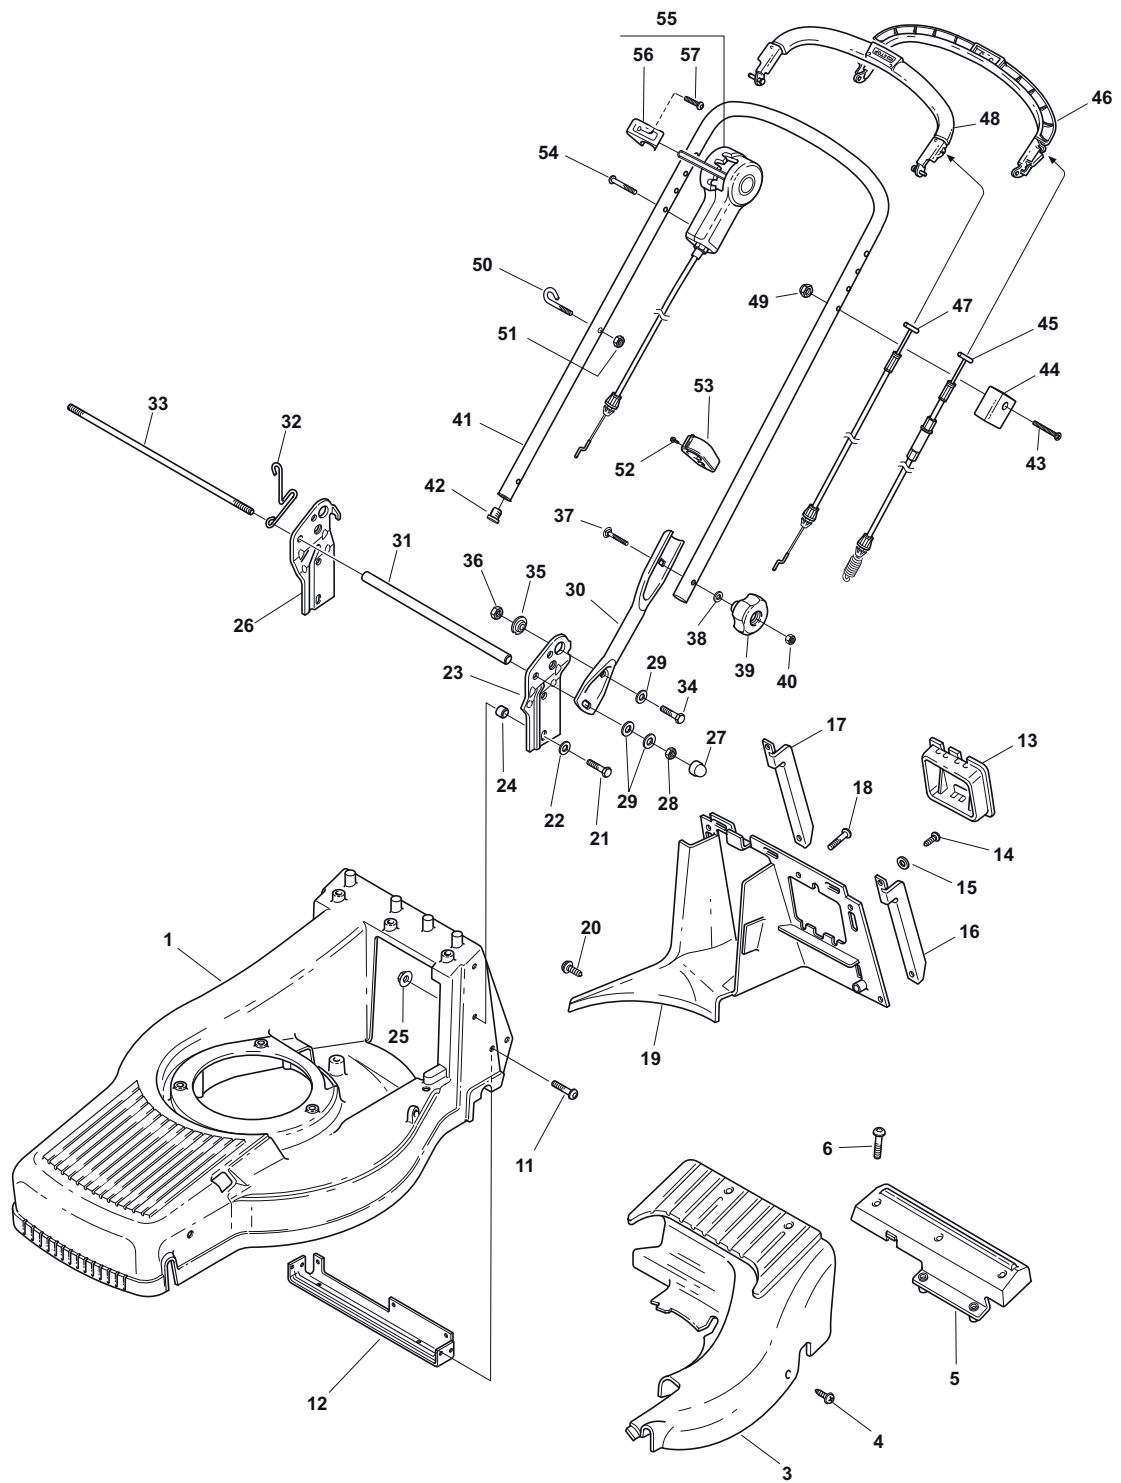

POS	PART. NO	Q.ty	DESCRIPTION	DESCRIZIONE	DESCRIPTION	BESCHREIBUNG	REMARKS
1	81002662/0	1	Deck Red	Chassis Rosso	Châssis Rouge	Gehäuse Rot	
3	22060155/1	1	Protection, Red	Carter, Rosso	Protection, Rouge	Schutz, Rot	
4	12728300/0	3	Screw	Vite	Vis	Schraube	
5	22785164/0	1	Stone Guard Fulcrum	Fulcro Parasassi	Point D'Appui Parepierres	Drehpunkt Prallblech	
6	12735664/0	3	Screw	Vite	Vis	Schraube	
11	12735592/0	4	Screw	Vite	Vis	Schraube	
12	22608521/0	1	Rear Stiffening	Rinforzo Posteriore	Rénforcement Arriere	Hinterverstärkung	
13	22109531/0	1	Cover	Coperchio	Couvercle	Deckel	
14	12728124/0	5	Screw	Vite	Vis	Schraube	
15	12523040/0	3	Washer	Rosetta	Rondelle	Scheibe	
16	22775183/0	1	Bracket, L	Staffa Sx	Bride G	Pratze, Linke	
17	22775185/0	1	Bracket, R	Staffa Dx	Bride D	Pratze, Rechte	
18	12735664/0	1	Screw	Vite	Vis	Schraube	
19	22108278/0	1	Rear Conveyor Assy	Convogl. Posteriore	Ens. Convoyeur Post.	Hinterleitblechsatz	
20	12728300/0	1	Screw	Vite	Vis	Schraube	
21	12793102/0	4	Screw	Vite	Vis	Schraube	
22	12521350/0	4	Washer	Rosetta	Rondelle	Scheibe	
23	22778411/0	1	Bracket, L	Staffa Sx	Bride G	Pratze, Linke	
24	22041959/0	2	Bush	Bussola	Douille	Buchse	
25	12293201/0	4	Nut	Dado	Ecrou	Mutter	
26	22778413/0	1	Bracket, R	Staffa Dx	Bride D	Pratze, Rechte	
27	18203854/0	2	Protection	Cappuccio	Capuchon	Stecker	
28	12293200/0	2	Nut	Dado	Ecrou	Mutter	
29	12523060/0	6	Washer	Rosetta	Rondelle	Scheibe	
30	81006614/0	2	Handle, Lower Part	Manico, Parte Inf	Mancheron, Partie Inf	Holm, Unterteil	
31	22869711/0	1	Spacer	Distanziale	Entretoise	Distanzring	
32	22430312/0	1	Guide Spring	Molla Guida	Ressort De Guide	Feder Führer	
33	22517702/0	1	Fulcrum Pin	Perno Fulcro	Pivot	Gelenkpunkt	
34	12793301/0	2	Screw	Vite	Vis	Schraube	
35	22041955/0	2	Bush	Bussola	Douille	Buchse	
36	12293200/0	2	Nut	Dado	Ecrou	Mutter	
37	12819110/0	2	Screw	Vite	Vis	Schraube	
38	22680006/1	2	Washer	Rosetta	Rondelle	Scheibe	
39	322399804/1	2	Knob	Manopolina	Poignée	Griff	
40	12293200/0	2	Nut	Dado	Ecrou	Mutter	
41	81006619/1	1	Handle, Upper Part	Manico, Parte Sup	Mancheron, Partie Sup	Holm, Oberteil	
42	18566110/0	2	Cap	Puntale	Bouchon	Gummistopfen	
43	12727786/0	1	Screw	Vite	Vis	Schraube	
44	22551640/0	1	Plate	Piastrina	Plaquette	Plättchen	
45	81000697/0	1	Cable, Rear Drive	Cavo Comando Trazione	Câble, Commande Traction	Kabel, Antrieb	
46	81003297/1	1	Driving Lever	Leva Trazione	Levier Traction	Antriebhebel	
47	81000686/0	1	Cable, Engine Brake	Cavo Freno Motore	Cable Frein Moteur	Kabel, Motorbremse	B&S450-500
47	81000688/0	1	Cable, Engine Brake	Cavo Freno Motore	Cable Frein Moteur	Kabel, Motorbremse	B&S625-675
47	81000688/0	1	Cable, Engine Brake	Cavo Freno Motore	Cable Frein Moteur	Kabel, Motorbremse	GGP
47	181030061/0	1	Cable, Engine Brake	Cavo Freno Motore	Cable Frein Moteur	Kabel, Motorbremse	Honda
47	181000777/0	1	Cable, Engine Brake	Cavo Freno Motore	Cable Frein Moteur	Kabel, Motorbremse	GGP150cc-DOV
48	381003330/0	1	Lever, Engine Brake	Leva Freno Motore	Levier Frein Moteur	Hebel, Motorbremse	
49	12154510/0	1	Nut	Dado	Ecrou	Mutter	
50	22430313/0	1	Guide Spring	Molla Guida	Ressort De Guide	Feder Führer	
51	12292100/0	1	Nut	Dado	Ecrou	Mutter	
52	12728691/0	3	Screw	Vite	Vis	Schraube	
53	22192001/0	3	Anchor Clamp	Fascetta Ancoraggio	Collier Ancre	Bowdenzughalter	
54	12728702/0	2	Screw	Vite	Vis	Schraube	
55	81007098/0	1	Cable, Speed Drive Control	Cavo Comando Marce	Cable, Comm. Changement Vitesses	Kabel, Gängeschaltun	
56	22399809/0	1	Knob	Manopolina	Poignée	Griff	
57	12728300/0	2	Screw	Vite	Vis	Schraube