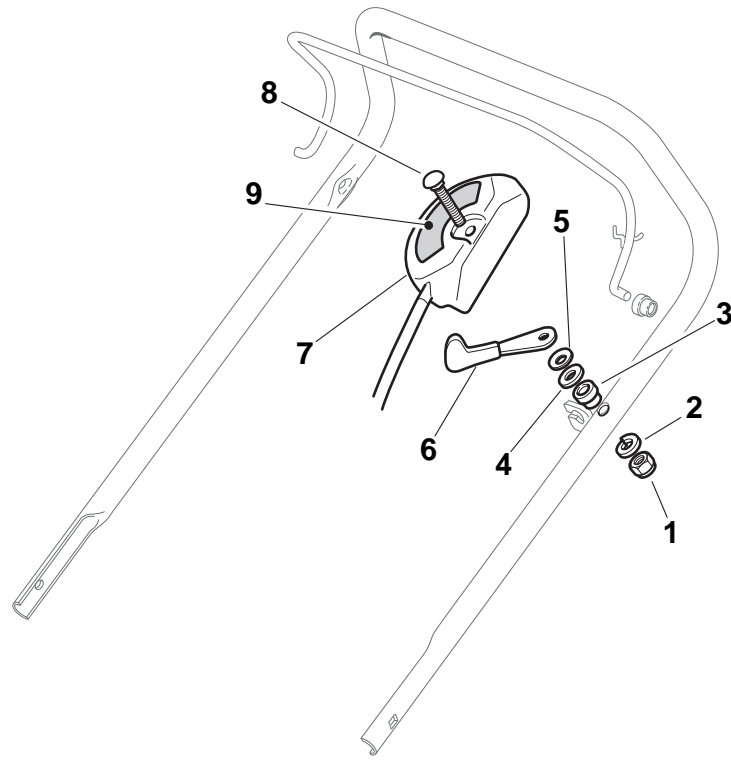

THIS INFORMATION IS NOT INTENDED FOR SALE OR RESALE, AND THIS NOTICE MUST REMAIN ON ALL COPIES.

GLOBAL GARDEN PRODUCTS

| POS | PART. NO    | Q.ty | DESCRIPTION                | DESCRIZIONE           | DESCRIPTION                      | BESCHREIBUNG         | REMARKS      |
|-----|-------------|------|----------------------------|-----------------------|----------------------------------|----------------------|--------------|
| 1   | 81002662/0  | 1    | Deck Red                   | Chassis Rosso         | Châssis Rouge                    | Gehäuse Rot          |              |
| 3   | 22060155/1  | 1    | Protection, Red            | Carter, Rosso         | Protection, Rouge                | Schutz, Rot          |              |
| 4   | 12728300/0  | 3    | Screw                      | Vite                  | Vis                              | Schraube             |              |
| 5   | 22785164/0  | 1    | Stone Guard Fulcrum        | Fulcro Parasassi      | Point D'Appui Parepierres        | Drehpunkt Prallblech |              |
| 6   | 12735664/0  | 3    | Screw                      | Vite                  | Vis                              | Schraube             |              |
| 11  | 12735592/0  | 4    | Screw                      | Vite                  | Vis                              | Schraube             |              |
| 12  | 22608521/0  | 1    | Rear Stiffening            | Rinforzo Posteriore   | Rénforcement Arriere             | Hinterverstärkung    |              |
| 13  | 22109531/0  | 1    | Cover                      | Coperchio             | Couvercle                        | Deckel               |              |
| 14  | 12728124/0  | 5    | Screw                      | Vite                  | Vis                              | Schraube             |              |
| 15  | 12523040/0  | 3    | Washer                     | Rosetta               | Rondelle                         | Scheibe              |              |
| 16  | 22775183/0  | 1    | Bracket, L                 | Staffa Sx             | Bride G                          | Pratze, Linke        |              |
| 17  | 22775185/0  | 1    | Bracket, R                 | Staffa Dx             | Bride D                          | Pratze, Rechte       |              |
| 18  | 12735664/0  | 1    | Screw                      | Vite                  | Vis                              | Schraube             |              |
| 19  | 22108278/0  | 1    | Rear Conveyor Assy         | Convogl. Posteriore   | Ens. Convoyeur Post.             | Hinterleitblechsatz  |              |
| 20  | 12728300/0  | 1    | Screw                      | Vite                  | Vis                              | Schraube             |              |
| 21  | 12793102/0  | 4    | Screw                      | Vite                  | Vis                              | Schraube             |              |
| 22  | 12521350/0  | 4    | Washer                     | Rosetta               | Rondelle                         | Scheibe              |              |
| 23  | 22778411/0  | 1    | Bracket, L                 | Staffa Sx             | Bride G                          | Pratze, Linke        |              |
| 24  | 22041959/0  | 2    | Bush                       | Bussola               | Douille                          | Buchse               |              |
| 25  | 12293201/0  | 4    | Nut                        | Dado                  | Ecrou                            | Mutter               |              |
| 26  | 22778413/0  | 1    | Bracket, R                 | Staffa Dx             | Bride D                          | Pratze, Rechte       |              |
| 27  | 18203854/0  | 2    | Protection                 | Cappuccio             | Capuchon                         | Stecker              |              |
| 28  | 12293200/0  | 2    | Nut                        | Dado                  | Ecrou                            | Mutter               |              |
| 29  | 12523060/0  | 6    | Washer                     | Rosetta               | Rondelle                         | Scheibe              |              |
| 30  | 81006614/0  | 2    | Handle, Lower Part         | Manico, Parte Inf     | Mancheron, Partie Inf            | Holm, Unterteil      |              |
| 31  | 22869711/0  | 1    | Spacer                     | Distanziale           | Entretoise                       | Distanzring          |              |
| 32  | 22430312/0  | 1    | Guide Spring               | Molla Guida           | Ressort De Guide                 | Feder Führer         |              |
| 33  | 22517702/0  | 1    | Fulcrum Pin                | Perno Fulcro          | Pivot                            | Gelenkpunkt          |              |
| 34  | 12793301/0  | 2    | Screw                      | Vite                  | Vis                              | Schraube             |              |
| 35  | 22041955/0  | 2    | Bush                       | Bussola               | Douille                          | Buchse               |              |
| 36  | 12293200/0  | 2    | Nut                        | Dado                  | Ecrou                            | Mutter               |              |
| 37  | 12819110/0  | 2    | Screw                      | Vite                  | Vis                              | Schraube             |              |
| 38  | 22680006/1  | 2    | Washer                     | Rosetta               | Rondelle                         | Scheibe              |              |
| 39  | 322399804/1 | 2    | Knob                       | Manopolina            | Poignée                          | Griff                |              |
| 40  | 12293200/0  | 2    | Nut                        | Dado                  | Ecrou                            | Mutter               |              |
| 41  | 81006619/1  | 1    | Handle, Upper Part         | Manico, Parte Sup     | Mancheron, Partie Sup            | Holm, Oberteil       |              |
| 42  | 18566110/0  | 2    | Cap                        | Puntale               | Bouchon                          | Gummistopfen         |              |
| 43  | 12727786/0  | 1    | Screw                      | Vite                  | Vis                              | Schraube             |              |
| 44  | 22551640/0  | 1    | Plate                      | Piastrina             | Plaquette                        | Plättchen            |              |
| 45  | 81000697/0  | 1    | Cable, Rear Drive          | Cavo Comando Trazione | Câble, Commande Traction         | Kabel, Antrieb       |              |
| 46  | 81003297/1  | 1    | Driving Lever              | Leva Trazione         | Levier Traction                  | Antriebhebel         |              |
| 47  | 81000686/0  | 1    | Cable, Engine Brake        | Cavo Freno Motore     | Cable Frein Moteur               | Kabel, Motorbremse   | B&S450-500   |
| 47  | 81000688/0  | 1    | Cable, Engine Brake        | Cavo Freno Motore     | Cable Frein Moteur               | Kabel, Motorbremse   | B&S625-675   |
| 47  | 81000688/0  | 1    | Cable, Engine Brake        | Cavo Freno Motore     | Cable Frein Moteur               | Kabel, Motorbremse   | GGP          |
| 47  | 181030061/0 | 1    | Cable, Engine Brake        | Cavo Freno Motore     | Cable Frein Moteur               | Kabel, Motorbremse   | Honda        |
| 47  | 181000777/0 | 1    | Cable, Engine Brake        | Cavo Freno Motore     | Cable Frein Moteur               | Kabel, Motorbremse   | GGP150cc-DOV |
| 48  | 381003330/0 | 1    | Lever, Engine Brake        | Leva Freno Motore     | Levier Frein Moteur              | Hebel, Motorbremse   |              |
| 49  | 12154510/0  | 1    | Nut                        | Dado                  | Ecrou                            | Mutter               |              |
| 50  | 22430313/0  | 1    | Guide Spring               | Molla Guida           | Ressort De Guide                 | Feder Führer         |              |
| 51  | 12292100/0  | 1    | Nut                        | Dado                  | Ecrou                            | Mutter               |              |
| 52  | 12728691/0  | 3    | Screw                      | Vite                  | Vis                              | Schraube             |              |
| 53  | 22192001/0  | 3    | Anchor Clamp               | Fascetta Ancoraggio   | Collier Ancre                    | Bowdenzughalter      |              |
| 54  | 12728702/0  | 2    | Screw                      | Vite                  | Vis                              | Schraube             |              |
| 55  | 81007098/0  | 1    | Cable, Speed Drive Control | Cavo Comando Marce    | Cable, Comm. Changement Vitesses | Kabel, Gängeschaltun |              |
| 56  | 22399809/0  | 1    | Knob                       | Manopolina            | Poignée                          | Griff                |              |
| 57  | 12728300/0  | 2    | Screw                      | Vite                  | Vis                              | Schraube             |              |