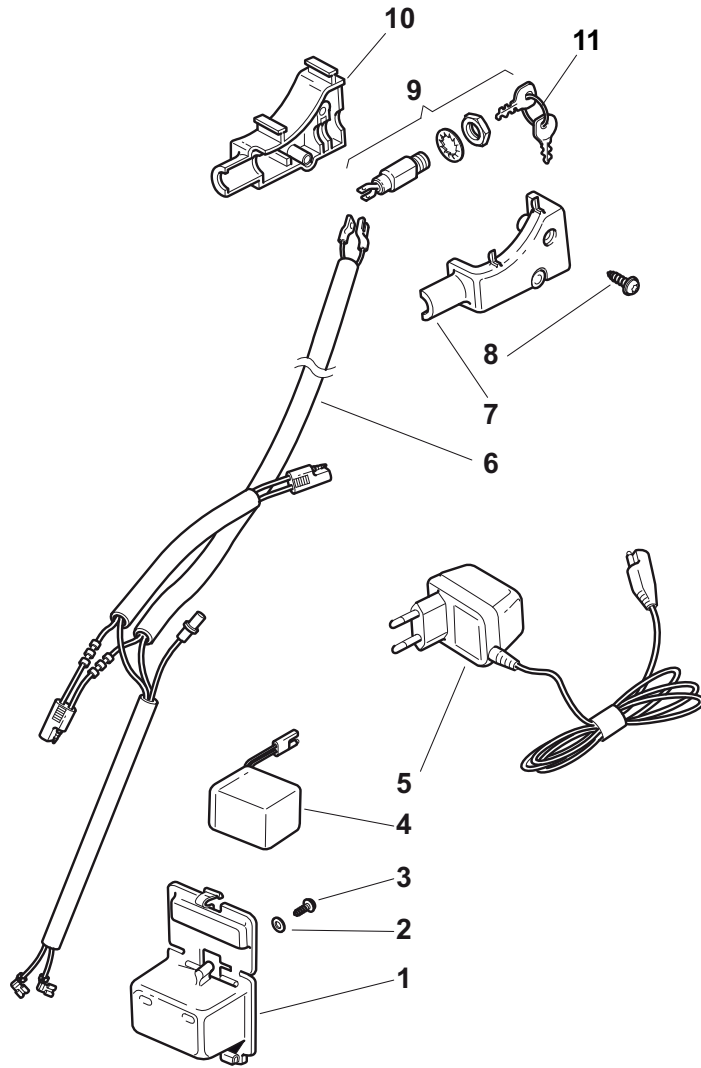

POS	PART. NO	Q.ty	DESCRIPTION	DESCRIZIONE	DESCRIPTION	BESCHREIBUNG	REMARKS
1	22109533/0	1	Battery Box	Contenitore Batteria	Conteneur De Batterie	Batterie Behälter	
2	12523040/0	1	Washer	Rosetta	Rondelle	Scheibe	
3	12728691/0	1	Screw	Vite	Vis	Schraube	
4	18120052/0	1	Battery	Batteria	Batterie	Batterie	
5	18204120/0	1	Battery Charger	Carica Batteria	Chargeur De Batterie	Ladgerät	CE
5	18204121/0	1	Battery Charger	Carica Batteria	Chargeur De	Ladgerät	UK
6	18204195/0	1	Cable, Start	Cavo Avviamento	Cable Démarrage	Kabel, Start	
7	22722805/1	1	L Protection	Protezione Sx	Protection G	Linke Schutz	
8	12728300/0	1	Screw	Vite	Vis	Schraube	
9	18450050/0	1	Switch	Interruttore	Interrupteur	Schalter	
10	22722804/1	1	R Protection	Protezione Dx	Protection D	Rechte Schutz	
11	18210016/1	1	Starting Key	Chiave Avviamento	Clef A Demarrage	Schlüssel Für Start