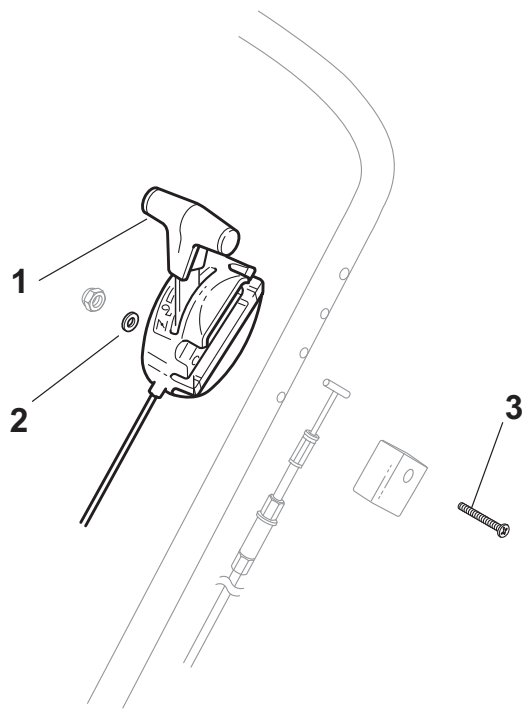

POS	PART. NO	Q.ty	DESCRIPTION	DESCRIZIONE	DESCRIPTION	BESCHREIBUNG	REMARKS
1	81007128/0	1	Throttle Cable	Cavo Acceleratore	Cable, Accelérateur	Gashebel Kabel	B&S DELUXE/GGP
1	81007126/0	1	Throttle Cable	Cavo Acceleratore	Cable, Accelérateur	Gashebel Kabel	Honda
1	181007127/1	1	Throttle Cable	Cavo Acceleratore	Cable, Accelérateur	Gashebel Kabel	B&S CAPRO
2	12523040/0	1	Washer	Rosetta	Rondelle	Scheibe	
3	12727787/0	1	Screw	Vite	Vis	Schraube