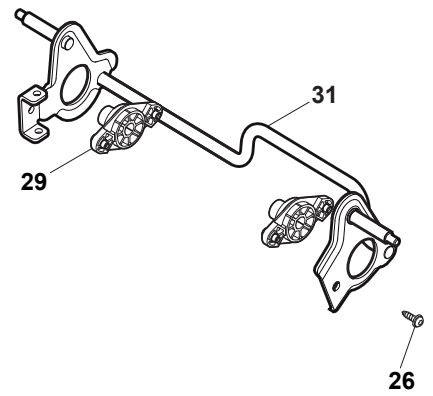

Rear Axle with Bearing

Rear Axle with Plastic Bushing