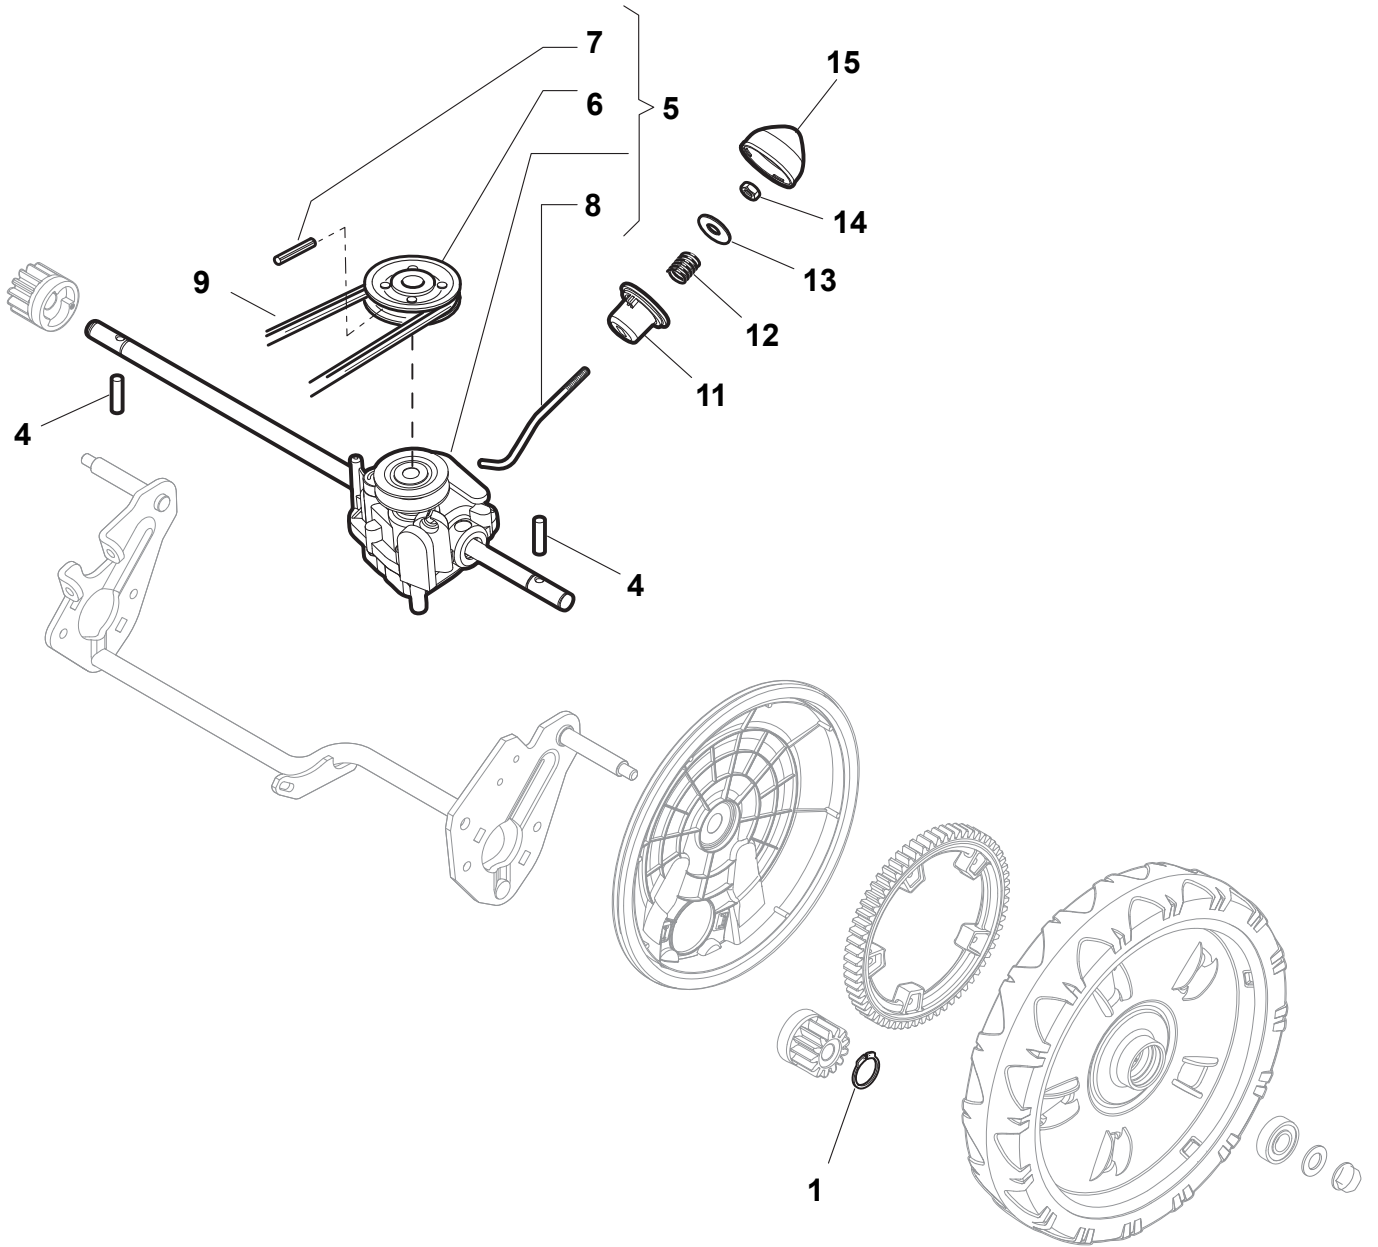

POS	PART. NO	Q.ty	DESCRIPTION	DESCRIZIONE	DESCRIPTION	BESCHREIBUNG	REMARKS
1	112608600/0	2	Seeger	Seeger	Seeger	Seeger	
2	112728697/0	4	Screw	Vite	Vis	Schraube	
3	322042063/0	2	Bush	Bussola	Douille	Büchse	
4	122753000/0	2	Pin	Perno	Pivot	Bolzen	
5	181003092/0	1	Gear Box	Gruppo Trazione	Groupe Traction	Antrieb	
6	122601909/0	1	Pulley	Puleggia	Poulie	Riemenscheibe	
7	112645700/0	1	Pin	Perno	Pivot	Bolzen	
8	122033283/0	1	Adjustment Rod	Asta Regolazione	Tige Reglage	Verstellungstange	
9	135063902/0	1	Belt	Cinghia	Courroire	Riemen	
10	119216035/0	2	Bearing	Cuscinetto	Coussinet	Lager	
11	122041957/1	1	Bush	Bussola	Douille	Büchse	
12	122450063/0	1	Spring	Molla	Ressort	Feder	
13	322680009/0	1	Washer	Rosetta	Rondelle	Scheibe	
14	112154510/0	1	Nut	Dado	Ecrou	Mutter	
15	122110230/0	1	Cap	Puntale	Bouchon	Gummistopfen