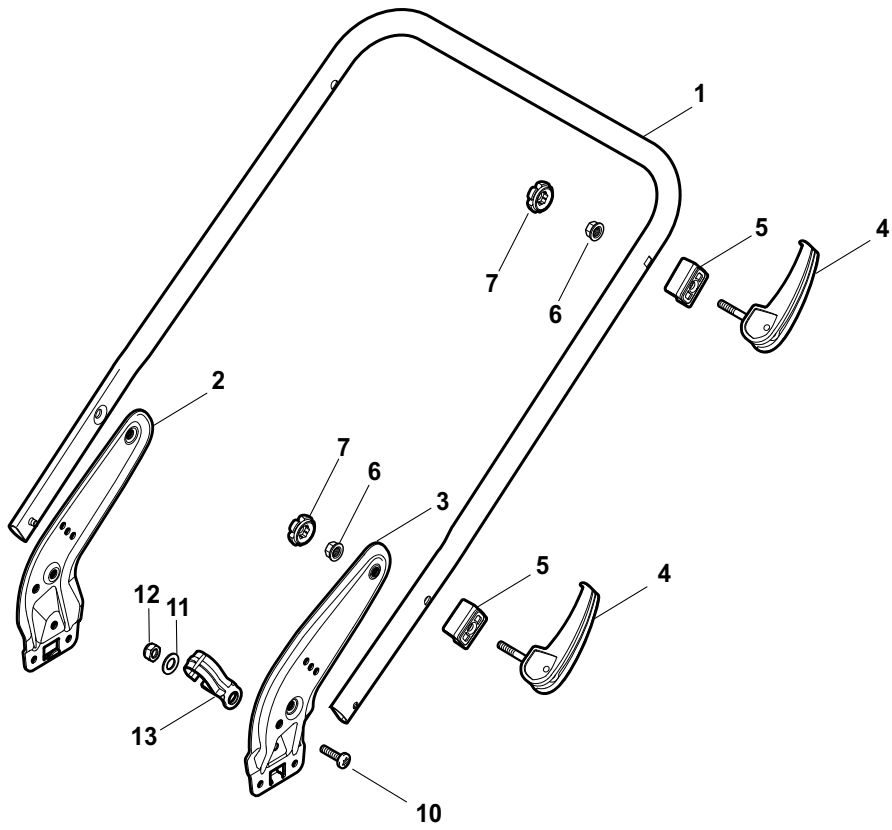

POS	PART. NO	Q.ty	DESCRIPTION	DESCRIZIONE	DESCRIPTION	BESCHREIBUNG	REMARKS
1	381006719/0	1	Handle, Lower Part	Parte Inf Maniglia	Poignée, Partie Inferieure	Griff, Unterteil	Black
1	381006720/0	1	Handle, Lower Part	Parte Inf Maniglia	Poignée, Partie Inferieure	Griff, Unterteil	Grey
2	381005149/0	1	Bracket, R	Staffa Dx	Etrier Droit	Steigbügel, Rechte	
3	381005151/0	1	Bracket, L	Staffa Sx	Etrier Gauche	Steigbügel, Linke	
4	381003253/0	2	Handle	Maniglia	Poignée	Griff	
5	322680016/0	4	Support	Supporto	Support	Halter	
6	122131750/0	4	Nut	Dado	Ecrou	Mutter	
7	322399835/0	4	Knob	Manopolina	Poignée	Griff	
10	112760605/0	2	Screw	Vite	Vis	Schraube	
11	125038002/1	2	Bush	Bussola	Douille	Büchse	
12	112155000/0	2	Nut	Dado	Ecrou	Mutter	
13	322192156/0	1	Fair Led	Fascetta	Collier	Bowdenzughalter	
14	381103350/0	2	Handle	Maniglia	Poignée	Griff