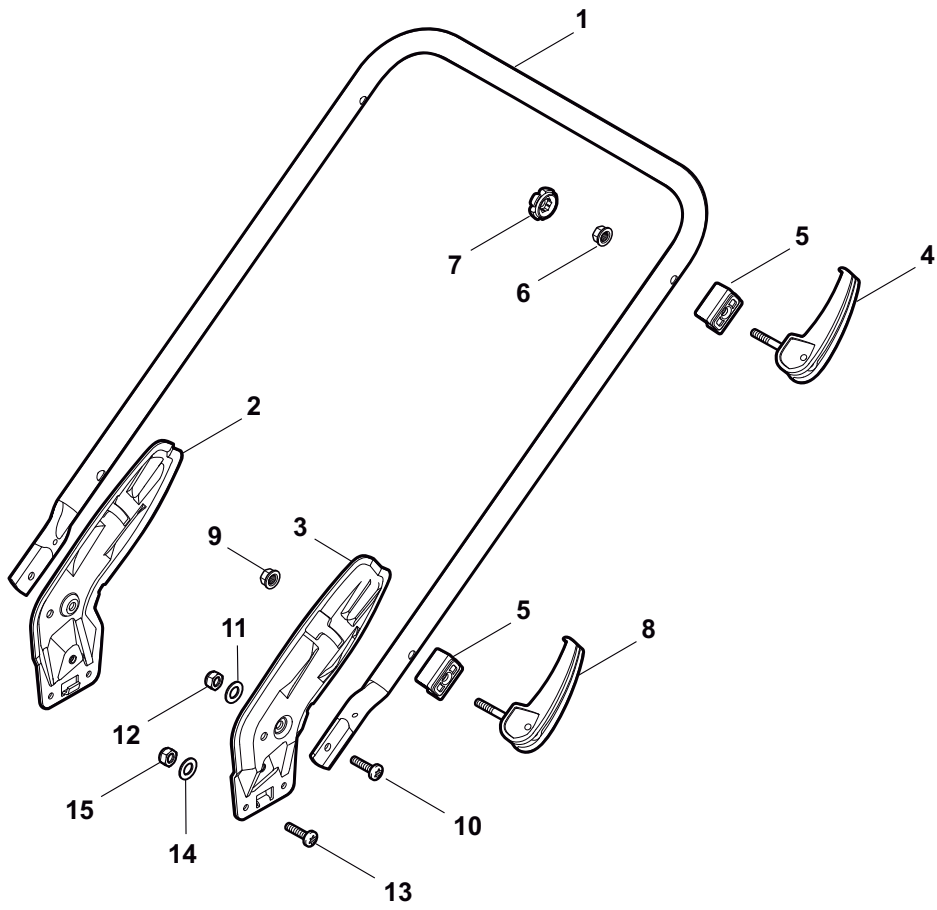

POS	PART. NO	Q.ty	DESCRIPTION	DESCRIZIONE	DESCRIPTION	BESCHREIBUNG	REMARKS
1	381006891/0	1	Handle, Lower Part	Parte Inf Maniglia	Poignée, Partie Inferieure	Griff, Unterteil	
2	381005125/0	1	Bracket, R	Staffa Dx	Etrier Droit	Steigbügel, Rechte	
3	381005127/0	1	Bracket, L	Staffa Sx	Etrier Gauche	Steigbügel, Linke	
4	381103350/0	2	Handle	Maniglia	Poignée	Griff	
5	322680016/0	4	Support	Supporto	Support	Halter	
6	122131750/0	2	Nut	Dado	Ecrou	Mutter	
7	322399835/0	2	Knob	Manopolina	Poignée	Griff	
8	381003254/0	2	Handle	Maniglia	Poignée	Griff	
9	112154220/0	2	Nut	Dado	Ecrou	Mutter	
10	112760605/0	2	Screw	Vite	Vis	Schraube	
11	112521350/0	2	Washer	Rosetta	Rondelle	Scheibe	
12	112155000/0	2	Nut	Dado	Ecrou	Mutter	
13	112727803/0	6	Screw	Vite	Vis	Schraube	
14	112523040/0	6	Washer	Rosetta	Rondelle	Scheibe	
15	112154510/0	6	Nut	Dado	Ecrou	Mutter