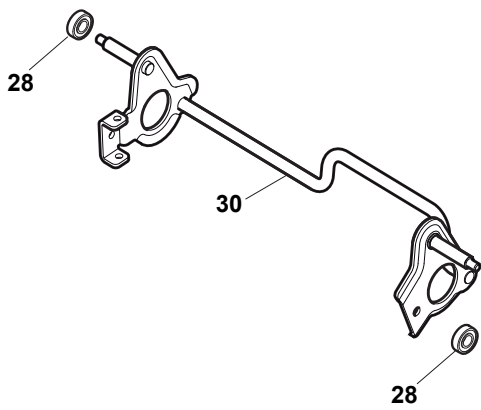

Rear Axle with Plastic Bushing