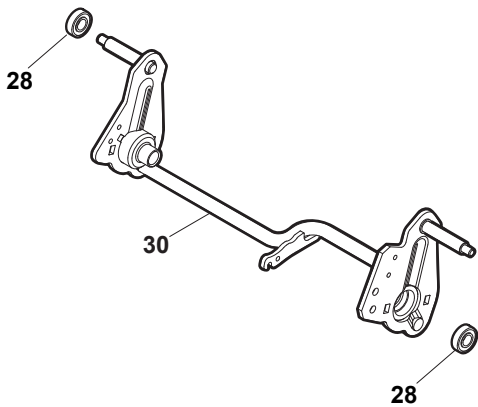

Rear Axle with Plastic Bushing