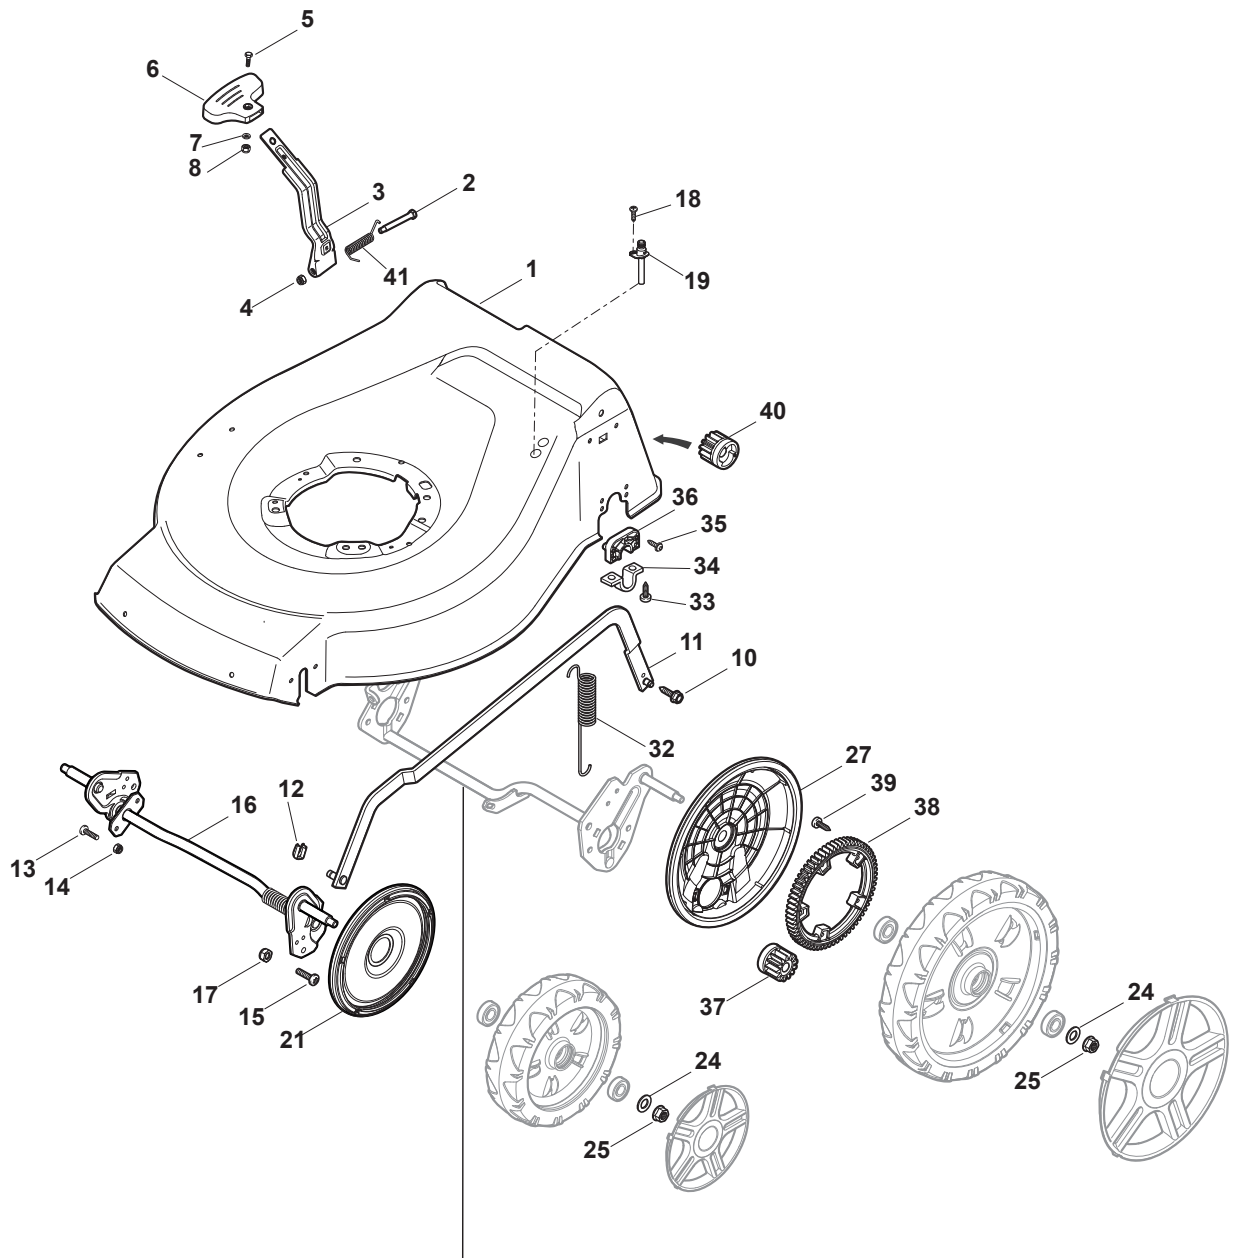

Rear Axle with Bearing

POS	PART. NO	Q.ty	DESCRIPTION	DESCRIZIONE	DESCRIPTION	BESCHREIBUNG	REMARKS
1	381004536/0	1	Deck Red	Chassis Rosso	Châssis Rouge	Gehäuse Rot	
1	381004538/0	1	Deck Red	Chassis Rosso	Châssis Rouge	Gehäuse Rot	Side Discharge
1	381004562/0	1	Deck Yellow	Chassis Giallo	Châssis Jaune	Gehäuse Gelb	
2	122534131/0	1	Pin	Perno	Pivot	Bolzen	
3	381003398/0	1	Lever, Height Adjustment	Leva Regolazione Altezza	Levier Reglage Hauteur	Hebel, Höneverstellung	
4	112154510/0	1	Nut	Dado	Ecrou	Mutter	
5	112788512/0	1	Screw	Vite	Vis	Schraube	
6	322394503/0	1	Knob	Manopolina	Poignée	Griff	
7	112521310/0	1	Washer	Rosetta	Rondelle	Scheibe	
8	112150000/0	1	Nut	Dado	Ecrou	Mutter	
10	122943013/0	1	Screw	Vite	Vis	Schraube	
11	381002030/0	1	Rod, Height Adjustment	Asta Comando Regol. Altezza	Tige Commande Reglage Hauteur	Stange, Höneverstellung	
12	112436051/0	1	Plate	Piastrina	Plaque	Plättchen	
13	112727803/0	3	Screw	Vite	Vis	Schraube	
14	112154510/0	3	Nut	Dado	Ecrou	Mutter	
15	112727801/0	1	Screw	Vite	Vis	Schraube	
16	381002883/1	1	Axle, Front Wheels	Asse Ruote Anteriori	Axe Roues Avant	Achse, Vorderrad	
17	112154510/0	1	Nut	Dado	Ecrou	Mutter	
18	112728450/0	1	Screw	Vite	Vis	Schraube	
19	322034002/0	1	Washing Connection	Attacco Acqua Lavaggio	Attaque Lavage	Waschenverbindung	
21	322600145/0	2	Protection, Wheel	Protezione Ruote	Protection Roue	Schütz, Räder	
24	112521350/0	4	Washer	Rosetta	Rondelle	Scheibe	
25	112155000/0	4	Nut	Dado	Ecrou	Mutter	
26	112728697/0	4	Screw	Vite	Vis	Schraube	
27	322600208/0	2	Protection, Wheel	Protezione Ruote	Protection Roue	Schütz, Räder	
28	119216035/0	2	Bearing	Cuscinetto	Coussinet	Lager	
29	322042063/0	2	Bush	Bussola	Douille	Büchse	
30	381302835/1	1	Axle, Rear Wheels	Asse Ruote Posteriore	Axe Roues Arriere	Achse, Hinterrad	for Bearing
31	381302839/0	1	Axle, Rear Wheels	Asse Ruote Posteriore	Axe Roues Arriere	Achse, Hinterrad	for Plastic Bushing
32	122450460/0	1	Spring	Molla	Ressort	Feder	
33	112728697/0	4	Screw	Vite	Vis	Schraube	
34	322545152/0	2	Plate	Piastrina	Plaque	Plättchen	
35	112728697/0	4	Screw	Vite	Vis	Schraube	
36	322785304/1	2	Support	Supporto	Support	Halter	
37	122570134/0	1	Pinion L	Pignone Sx	Pignon G	Ritzel Linkes	
38	322120115/0	2	Ring Gear	Corona	Couronne	Kranz	
39	112728706/0	6	Screw	Vite	Vis	Schraube	
40	122570133/0	1	Pinion R	Pignone Dx	Pignon D	Ritzel Rechtes	
41	122446192/0	1	Spring	Molla	Ressort	Feder