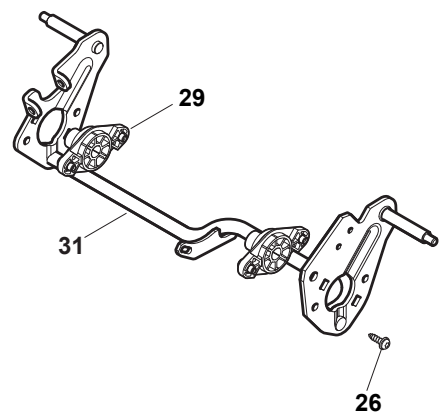

Rear Axle with Bearing

Rear Axle with Plastic Bushing