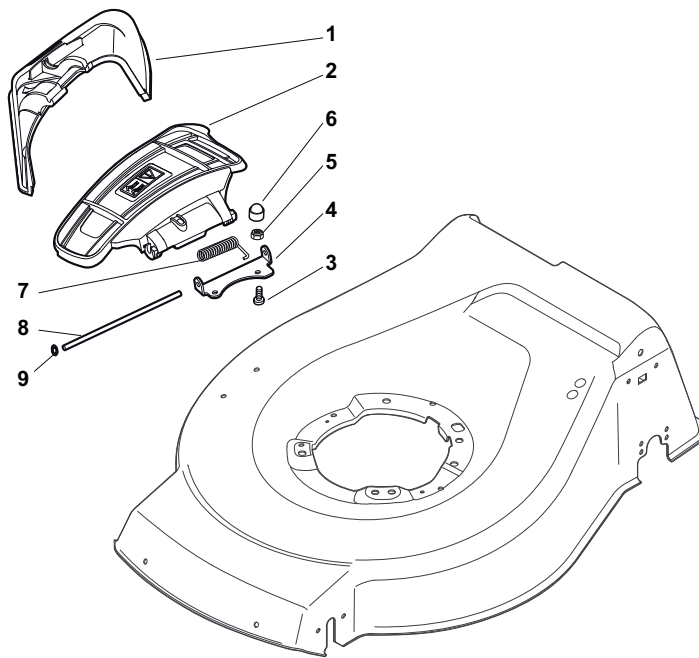

ILLUSTRATED PARTS LIST

NTL 484 WTR BBC NTL 484 WTRQ BBC

- Use GLOBAL GARDEN PRODUCT Genuine Spare Parts specified in the parts list for repair and/or replacement.
- The contents described in the parts list may change due to improvement.
- The drawings of the spare parts are only indicative and might not represent the part in question exactly.
- The indications "right" - "left" - "front" - "rear" refer to the position of the operator when using the machine.
- When placing orders of parts for repair and/or replacement, make sure that the illustrated parts list is the one applying to the machine's year of manufacture, as shown on the identification plate attached to the machine.

POS	PART. NO	Q.ty	DESCRIPTION	DESCRIZIONE	DESCRIPTION	BESCHREIBUNG	REMARKS
1	322108295/0	1	Stone-Guard	Parasassi	Pare-Pierres	Prallblech	
2	322600195/0	1	Ejection Guard	Protezione Uscita	Protection Sortie	Auswurfschutz	
3	112727803/0	2	Screw	Vite	Vis	Schraube	
4	322806639/0	1	Fulcrum Pin	Perno Fulcro	Pivot	Gelenkpunkt	
5	112154510/0	2	Nut	Dado	Ecrou	Mutter	
6	118203853/0	2	Protection	Cappuccio	Capuchon	Stecker	
7	122450456/0	1	Spring	Molla	Ressort	Feder	
8	122517869/0	1	Pin	Perno	Pivot	Bolzen	
9	112604896/0	2	Crown Fastener	Fissatore A Corona	Fixateur A Couronne	Kronescheibe	