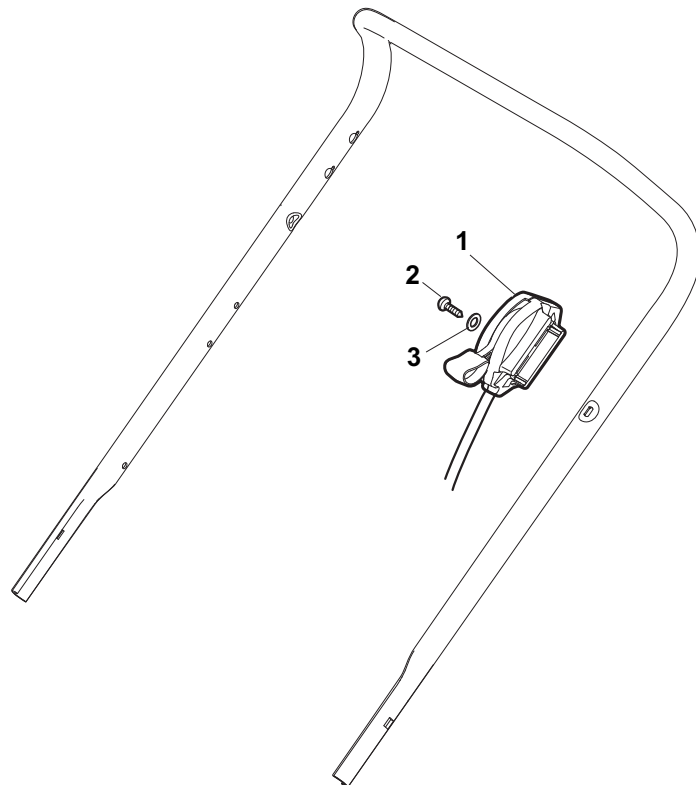

POS	PART. NO	Q.ty	DESCRIPTION	DESCRIZIONE	DESCRIPTION	BESCHREIBUNG	REMARKS
1	181005505/1	1	Throttle Cable	Cavo Acceleratore	Cable, Accelérateur	Gashebel Kabel	B&S
1	181005506/1	1	Throttle Cable	Cavo Acceleratore	Cable, Accelérateur	Gashebel Kabel	Honda
2	112735103/0	1	Screw	Vite	Vis	Schraube	
3	112523040/0	1	Washer	Rosetta	Rondelle	Scheibe