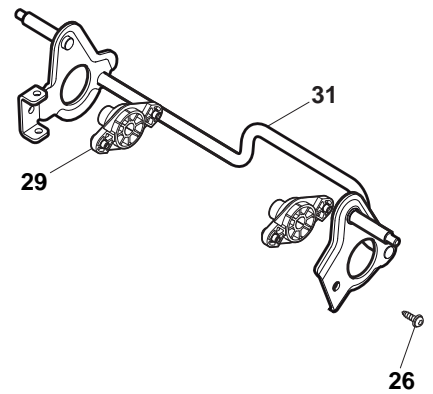

Rear Axle with Bearing

Rear Axle with Plastic Bushing