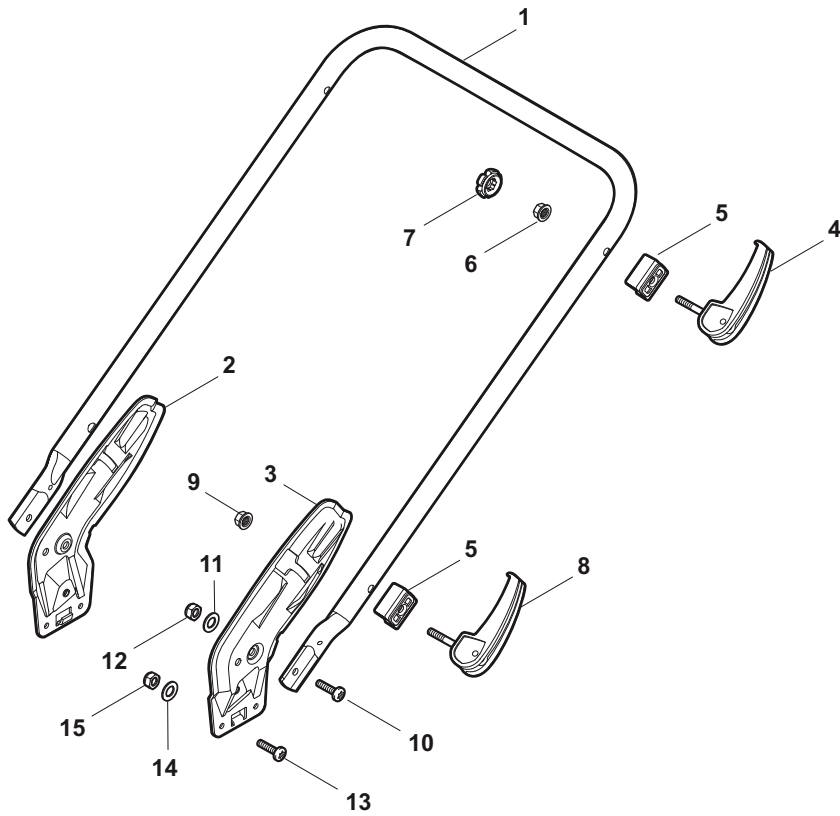

POS	PART. NO	Q.ty	DESCRIPTION	DESCRIZIONE	DESCRIPTION	BESCHREIBUNG	REMARKS
1	381006889/0	1	Handle, Lower Part	Parte Inf Maniglia	Poignée, Partie Inferieure	Griff, Unterteil	
2	381005125/0	1	Bracket, R	Staffa Dx	Etrier Droit	Steigbügel, Rechte	
3	381005127/0	1	Bracket, L	Staffa Sx	Etrier Gauche	Steigbügel, Linke	
4	381103350/0	2	Handle	Maniglia	Poignée	Griff	
5	322680016/0	4	Support	Supporto	Support	Halter	
6	122131750/0	2	Nut	Dado	Ecrou	Mutter	
7	322399835/0	2	Knob	Manopolina	Poignée	Griff	
8	381003254/0	2	Handle	Maniglia	Poignée	Griff	
9	112154220/0	2	Nut	Dado	Ecrou	Mutter	
10	112760605/0	2	Screw	Vite	Vis	Schraube	
11	112521350/0	2	Washer	Rosetta	Rondelle	Scheibe	
12	112155000/0	2	Nut	Dado	Ecrou	Mutter	
13	112727803/0	6	Screw	Vite	Vis	Schraube	
14	112523040/0	6	Washer	Rosetta	Rondelle	Scheibe	
15	112154510/0	6	Nut	Dado	Ecrou	Mutter