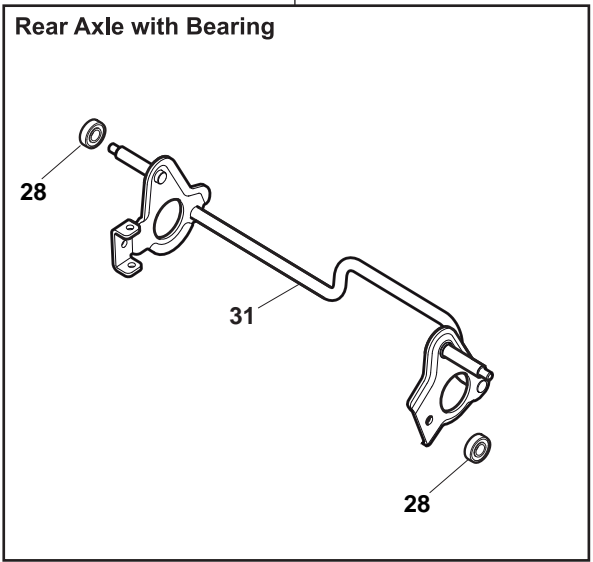

POS	PART. NO	Q.ty	DESCRIPTION	DESCRIZIONE	DESCRIPTION	BESCHREIBUNG	REMARKS
1	381004540/0	1	Deck Red	Chassis Rosso	Châssis Rouge	Gehäuse Rot	
1	381004542/0	1	Deck Red	Chassis Rosso	Châssis Rouge	Gehäuse Rot	Side Discharge
1	381004590/0	1	Deck Yellow	Chassis Giallo	Châssis Jaune	Gehäuse Gelb	
2	122534131/0	1	Pin	Perno	Pivot	Bolzen	
3	381003398/0	1	Lever, Height Adjustment	Leva Regolazione Altezza	Levier Reglage Hauteur	Hebel, Höneverstellung	
4	112154510/0	1	Nut	Dado	Ecrou	Mutter	
5	112788512/0	1	Screw	Vite	Vis	Schraube	
6	322394503/0	1	Knob	Manopolina	Poignée	Griff	
7	112521310/0	1	Washer	Rosetta	Rondelle	Scheibe	
8	112150000/0	1	Nut	Dado	Ecrou	Mutter	
9	112728450/0	1	Screw	Vite	Vis	Schraube	
10	322034002/0	1	Washing Connection	Attacco Acqua Lavaggio	Attaque Lavage	Waschenverbindung	
11	322735589/0	1	Sector, Height Adjustment	Settore Regolazione Altezza	Secteur Reglage Hauteur	Sektor, Höneverstellung	
12	122171002/0	2	Spacer	Distanziale	Entretoise	Distanzring	
13	112789000/0	2	Screw	Vite	Vis	Schraube	
14	381003351/0	1	Lever, Height Adjustment	Leva Regolazione Altezza	Levier Reglage Hauteur	Hebel, Höneverstellung	
15	112154330/0	2	Nut	Dado	Ecrou	Mutter	
16	112727803/0	4	Screw	Vite	Vis	Schraube	
17	381002885/1	1	Axle, Front Wheels	Asse Ruote Anteriori	Axe Roues Avant	Achse, Vorderrad	
18	112154510/0	4	Nut	Dado	Ecrou	Mutter	
21	322600145/0	2	Protection, Wheel	Protezione Ruote	Protection Roue	Schütz, Räder	
24	112521350/0	4	Washer	Rosetta	Rondelle	Scheibe	
25	112155000/0	4	Nut	Dado	Ecrou	Mutter	
26	112728697/0	4	Screw	Vite	Vis	Schraube	
27	322600208/0	2	Protection, Wheel	Protezione Ruote	Protection Roue	Schütz, Räder	
28	119216035/0	2	Bearing	Cuscinetto	Coussinet	Lager	
29	322042063/0	2	Bush	Bussola	Douille	Büchse	
30	381302835/1	1	Axle, Rear Wheels	Asse Ruote Posteriore	Axe Roues Arriere	Achse, Hinterrad	for Bearing
31	381302839/0	1	Axle, Rear Wheels	Asse Ruote Posteriore	Axe Roues Arriere	Achse, Hinterrad	for Plastic Bushing
32	122450460/0	1	Spring	Molla	Ressort	Feder	
33	112728697/0	4	Screw	Vite	Vis	Schraube	
34	322545152/0	2	Plate	Piastrina	Plaquette	Plättchen	
35	112728697/0	4	Screw	Vite	Vis	Schraube	
36	322785304/1	2	Support	Supporto	Support	Halter	
37	122570134/0	1	Pinion L	Pignone Sx	Pignon G	Ritzel Linkes	
38	322120115/0	2	Ring Gear	Corona	Couronne	Kranz	
39	112728706/0	6	Screw	Vite	Vis	Schraube	
40	122570133/0	1	Pinion R	Pignone Dx	Pignon D	Ritzel Rechtes	
41	122446192/0	1	Spring	Molla	Ressort	Feder