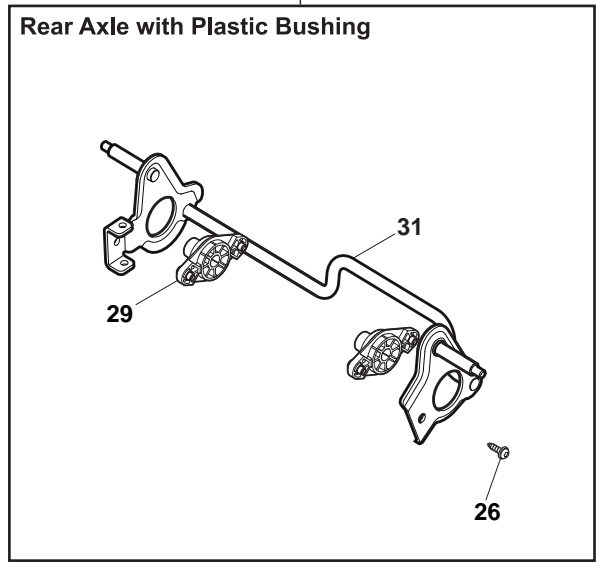

POS	PART. NO	Q.ty	DESCRIPTION	DESCRIZIONE	DESCRIPTION	BESCHREIBUNG	REMARKS
1	381004540/0	1	Deck Red	Chassis Rosso	Châssis Rouge	Gehäuse Rot	
1	381004542/0	1	Deck Red	Chassis Rosso	Châssis Rouge	Gehäuse Rot	Side Discharge
1	381004590/0	1	Deck Yellow	Chassis Giallo	Châssis Jaune	Gehäuse Gelb	
2	122534131/0	1	Pin	Perno	Pivot	Bolzen	
3	381003398/0	1	Lever, Height Adjustment	Leva Regolazione Altezza	Levier Reglage Hauteur	Hebel, Höneverstellung	
4	112154510/0	1	Nut	Dado	Ecrou	Mutter	
5	112788512/0	1	Screw	Vite	Vis	Schraube	
6	322394503/0	1	Knob	Manopolina	Poignée	Griff	
7	112521310/0	1	Washer	Rosetta	Rondelle	Scheibe	
8	112150000/0	1	Nut	Dado	Ecrou	Mutter	
9	112728450/0	1	Screw	Vite	Vis	Schraube	
10	322034002/0	1	Washing Connection	Attacco Acqua Lavaggio	Attaque Lavage	Waschenverbindung	
11	322735589/0	1	Sector, Height Adjustment	Settore Regolazione Altezza	Secteur Reglage Hauteur	Sektor, Höneverstellung	
12	122171002/0	2	Spacer	Distanziale	Entretoise	Distanzring	
13	112789000/0	2	Screw	Vite	Vis	Schraube	
14	381003351/0	1	Lever, Height Adjustment	Leva Regolazione Altezza	Levier Reglage Hauteur	Hebel, Höneverstellung	
15	112154330/0	2	Nut	Dado	Ecrou	Mutter	
16	112727803/0	4	Screw	Vite	Vis	Schraube	
17	381002885/1	1	Axle, Front Wheels	Asse Ruote Anteriori	Axe Roues Avant	Achse, Vorderrad	
18	112154510/0	4	Nut	Dado	Ecrou	Mutter	
21	322600145/0	2	Protection, Wheel	Protezione Ruote	Protection Roue	Schütz, Räder	
24	112521350/0	4	Washer	Rosetta	Rondelle	Scheibe	
25	112155000/0	4	Nut	Dado	Ecrou	Mutter	
26	112728697/0	4	Screw	Vite	Vis	Schraube	
27	322600208/0	2	Protection, Wheel	Protezione Ruote	Protection Roue	Schütz, Räder	
28	119216035/0	2	Bearing	Cuscinetto	Coussinet	Lager	
29	322042063/0	2	Bush	Bussola	Douille	Büchse	
30	381302835/1	1	Axle, Rear Wheels	Asse Ruote Posteriore	Axe Roues Arriere	Achse, Hinterrad	for Bearing
31	381302839/0	1	Axle, Rear Wheels	Asse Ruote Posteriore	Axe Roues Arriere	Achse, Hinterrad	for Plastic Bushing
32	122450460/0	1	Spring	Molla	Ressort	Feder	
33	112728697/0	4	Screw	Vite	Vis	Schraube	
34	322545152/0	2	Plate	Piastrina	Plaquette	Plättchen	
35	112728697/0	4	Screw	Vite	Vis	Schraube	
36	322785304/1	2	Support	Supporto	Support	Halter	
37	122570134/0	1	Pinion L	Pignone Sx	Pignon G	Ritzel Linkes	
38	322120115/0	2	Ring Gear	Corona	Couronne	Kranz	
39	112728706/0	6	Screw	Vite	Vis	Schraube	
40	122570133/0	1	Pinion R	Pignone Dx	Pignon D	Ritzel Rechtes	
41	122446192/0	1	Spring	Molla	Ressort	Feder